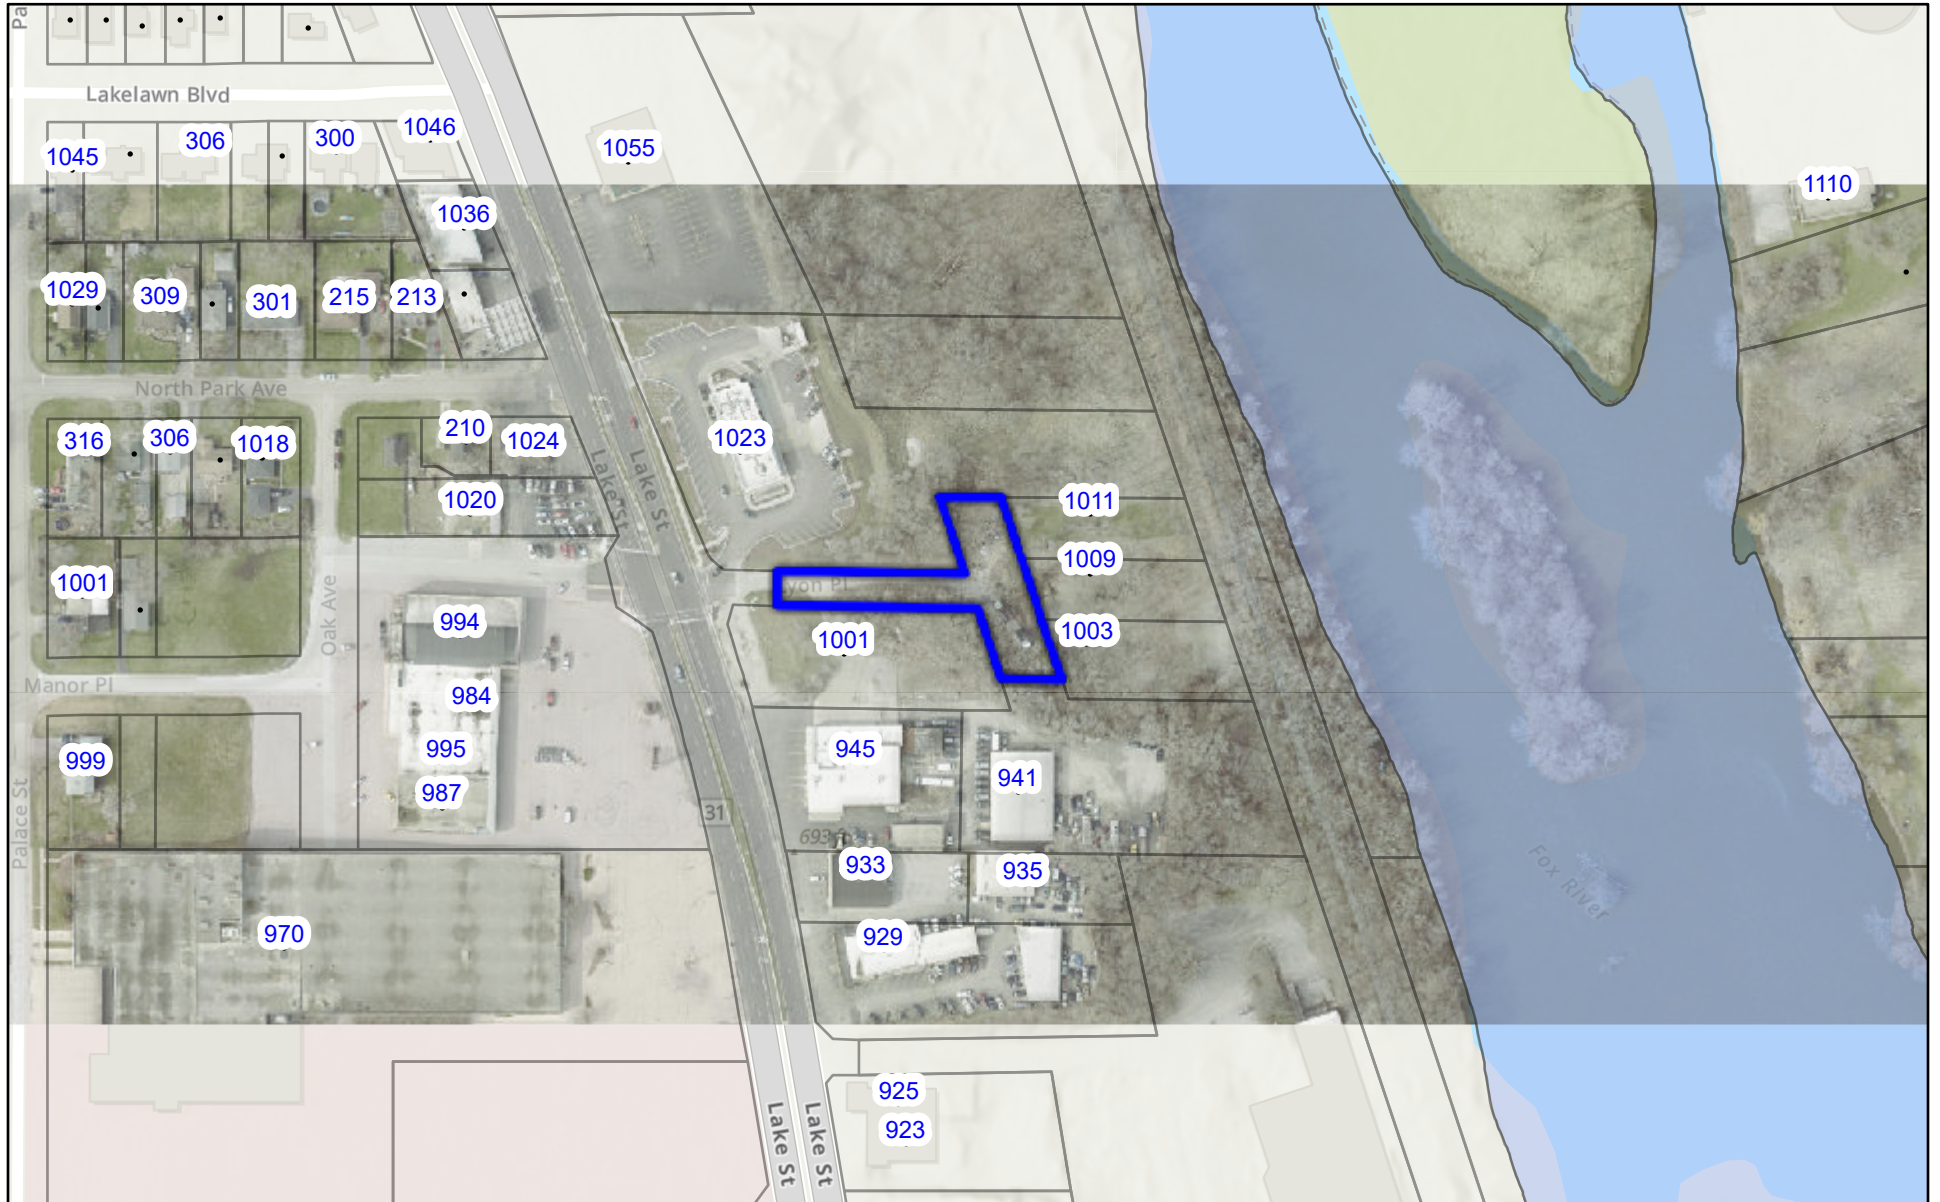

Attachment 2 - Location Map

8/12/2024

Parcels

Subject Parcel

• Kane AddressPoints New - MapBase.SDEDATA.AddressPoints New

Kane FoxRiver - Kane.DBO.FoxRiver