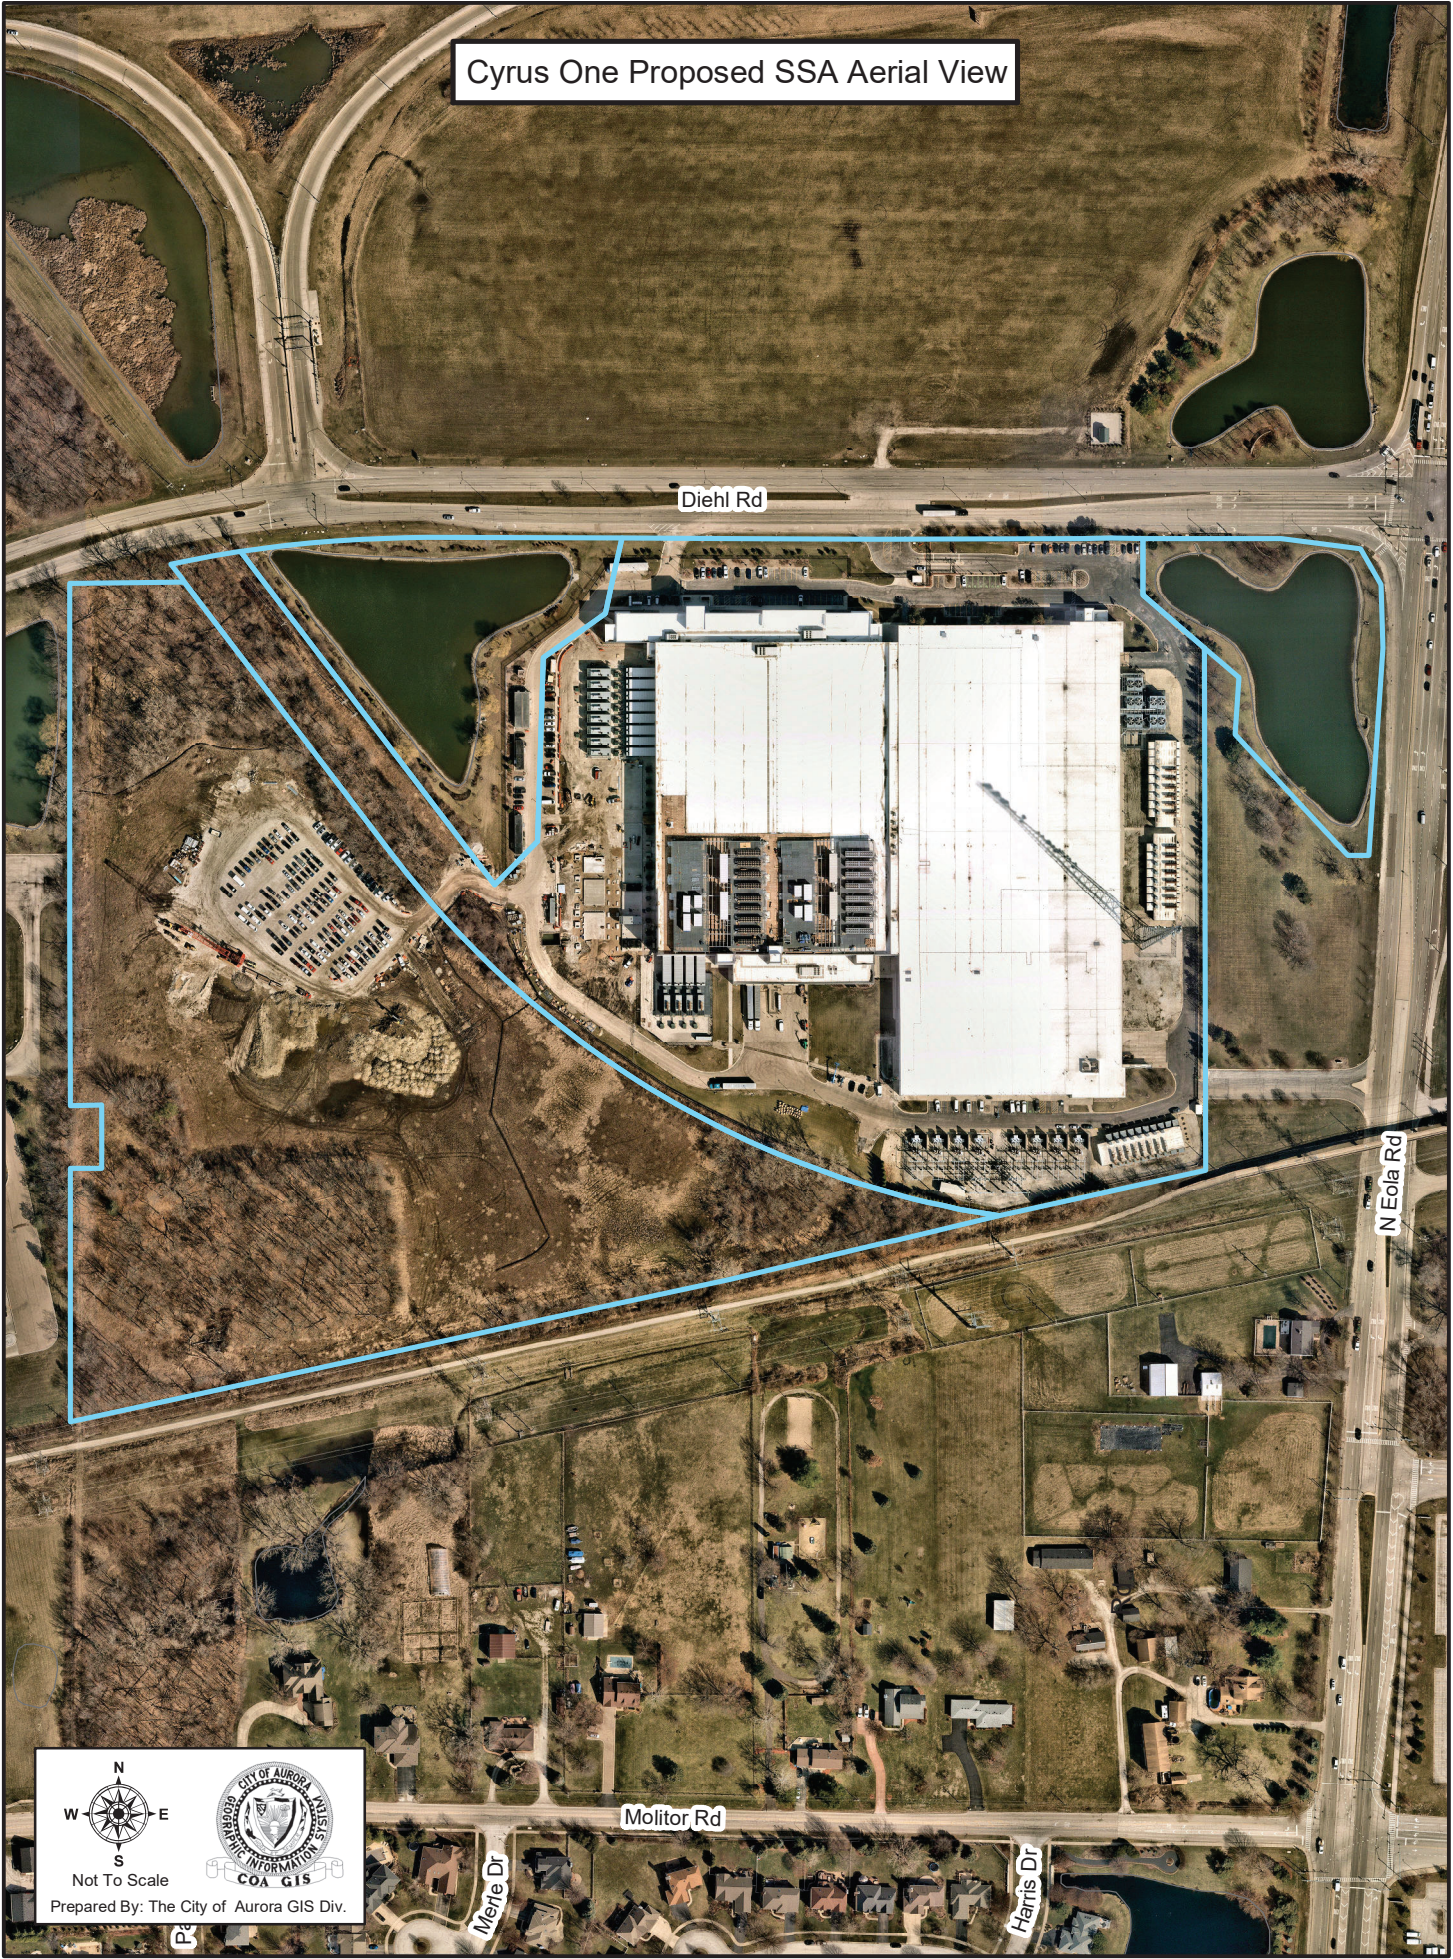

Cyrus One Proposed SSA Aerial View

Diehl Rd

N Eola Rd

Molitor Rd

Merle Dr

Harris Dr

W N E S

Not To Scale

PREPARED BY: THE CITY OF AURORA GIS DIV.