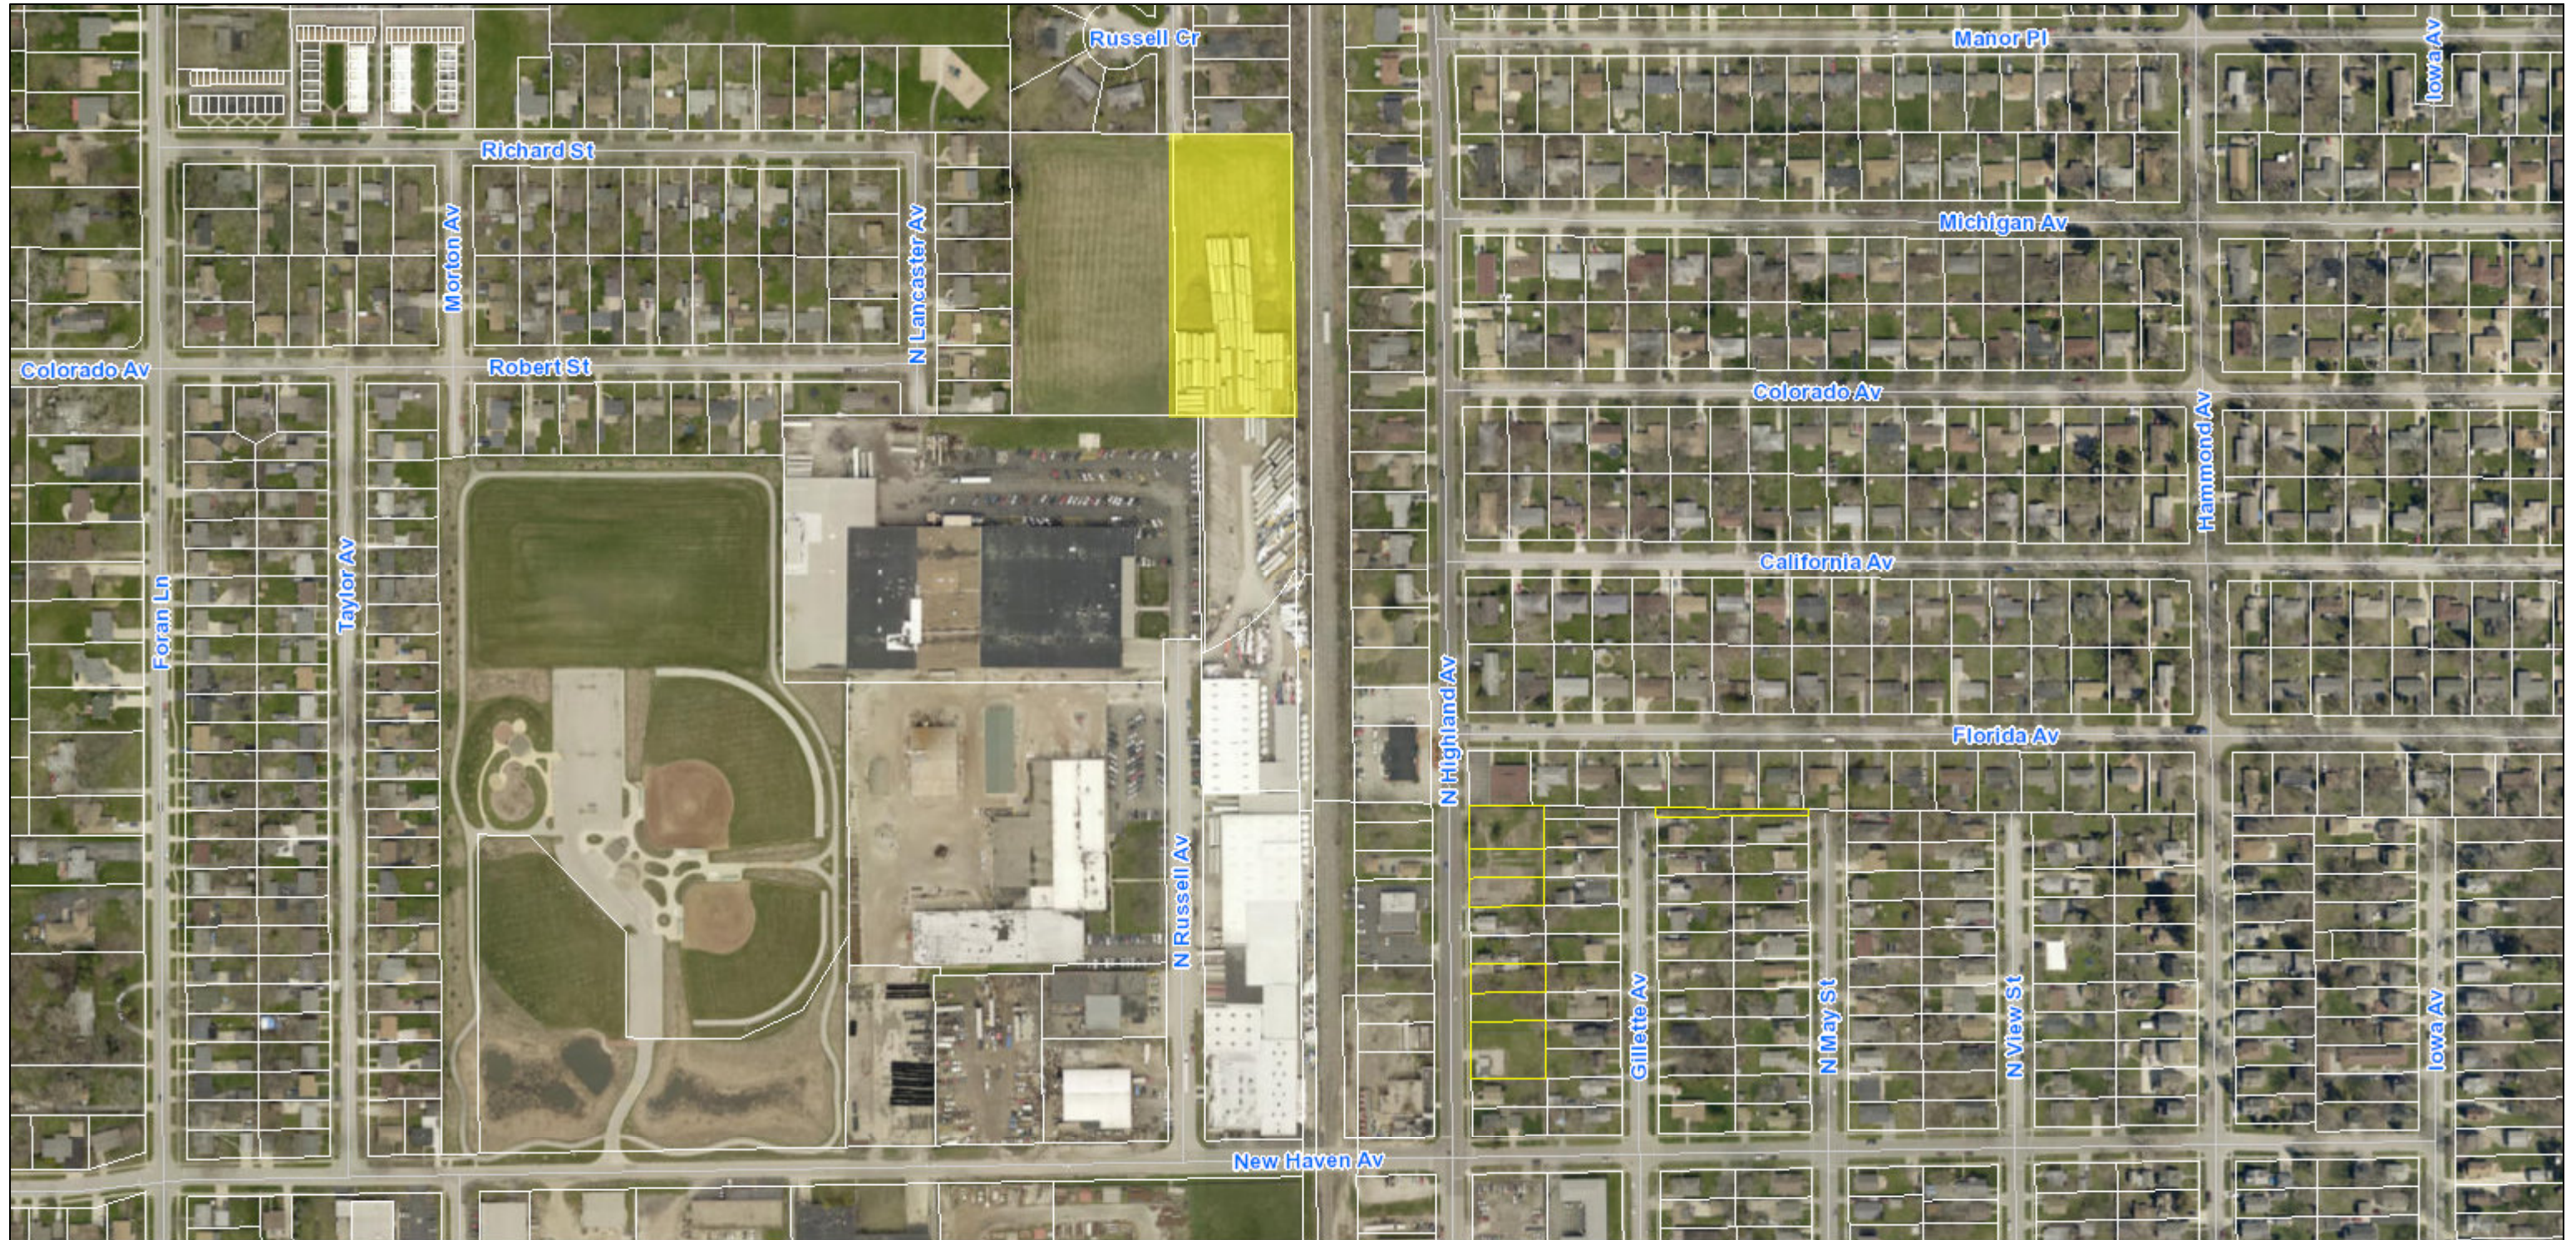

SSA #194

4/11/2018 11:50:37 AM

- | | | |
|--------------------|----------------|-------------------|
| — Centerlines | North Aurora | COA Owned Parcels |
| City Limits | Oswego | Parcels |
| Batavia | Sugar Grove | Fox River |
| City of Aurora | Unincorporated | |
| Montgomery | Warrenville | |
| Naperville | Yorkville | |

The City of Aurora GIS and Engineering Department.
 Source: Esri, DigitalGlobe, GeoEye, Earthstar Geographics, CNES/Airbus DS, USDA, USGS, AeroGRID, IGN, and the GIS User Community