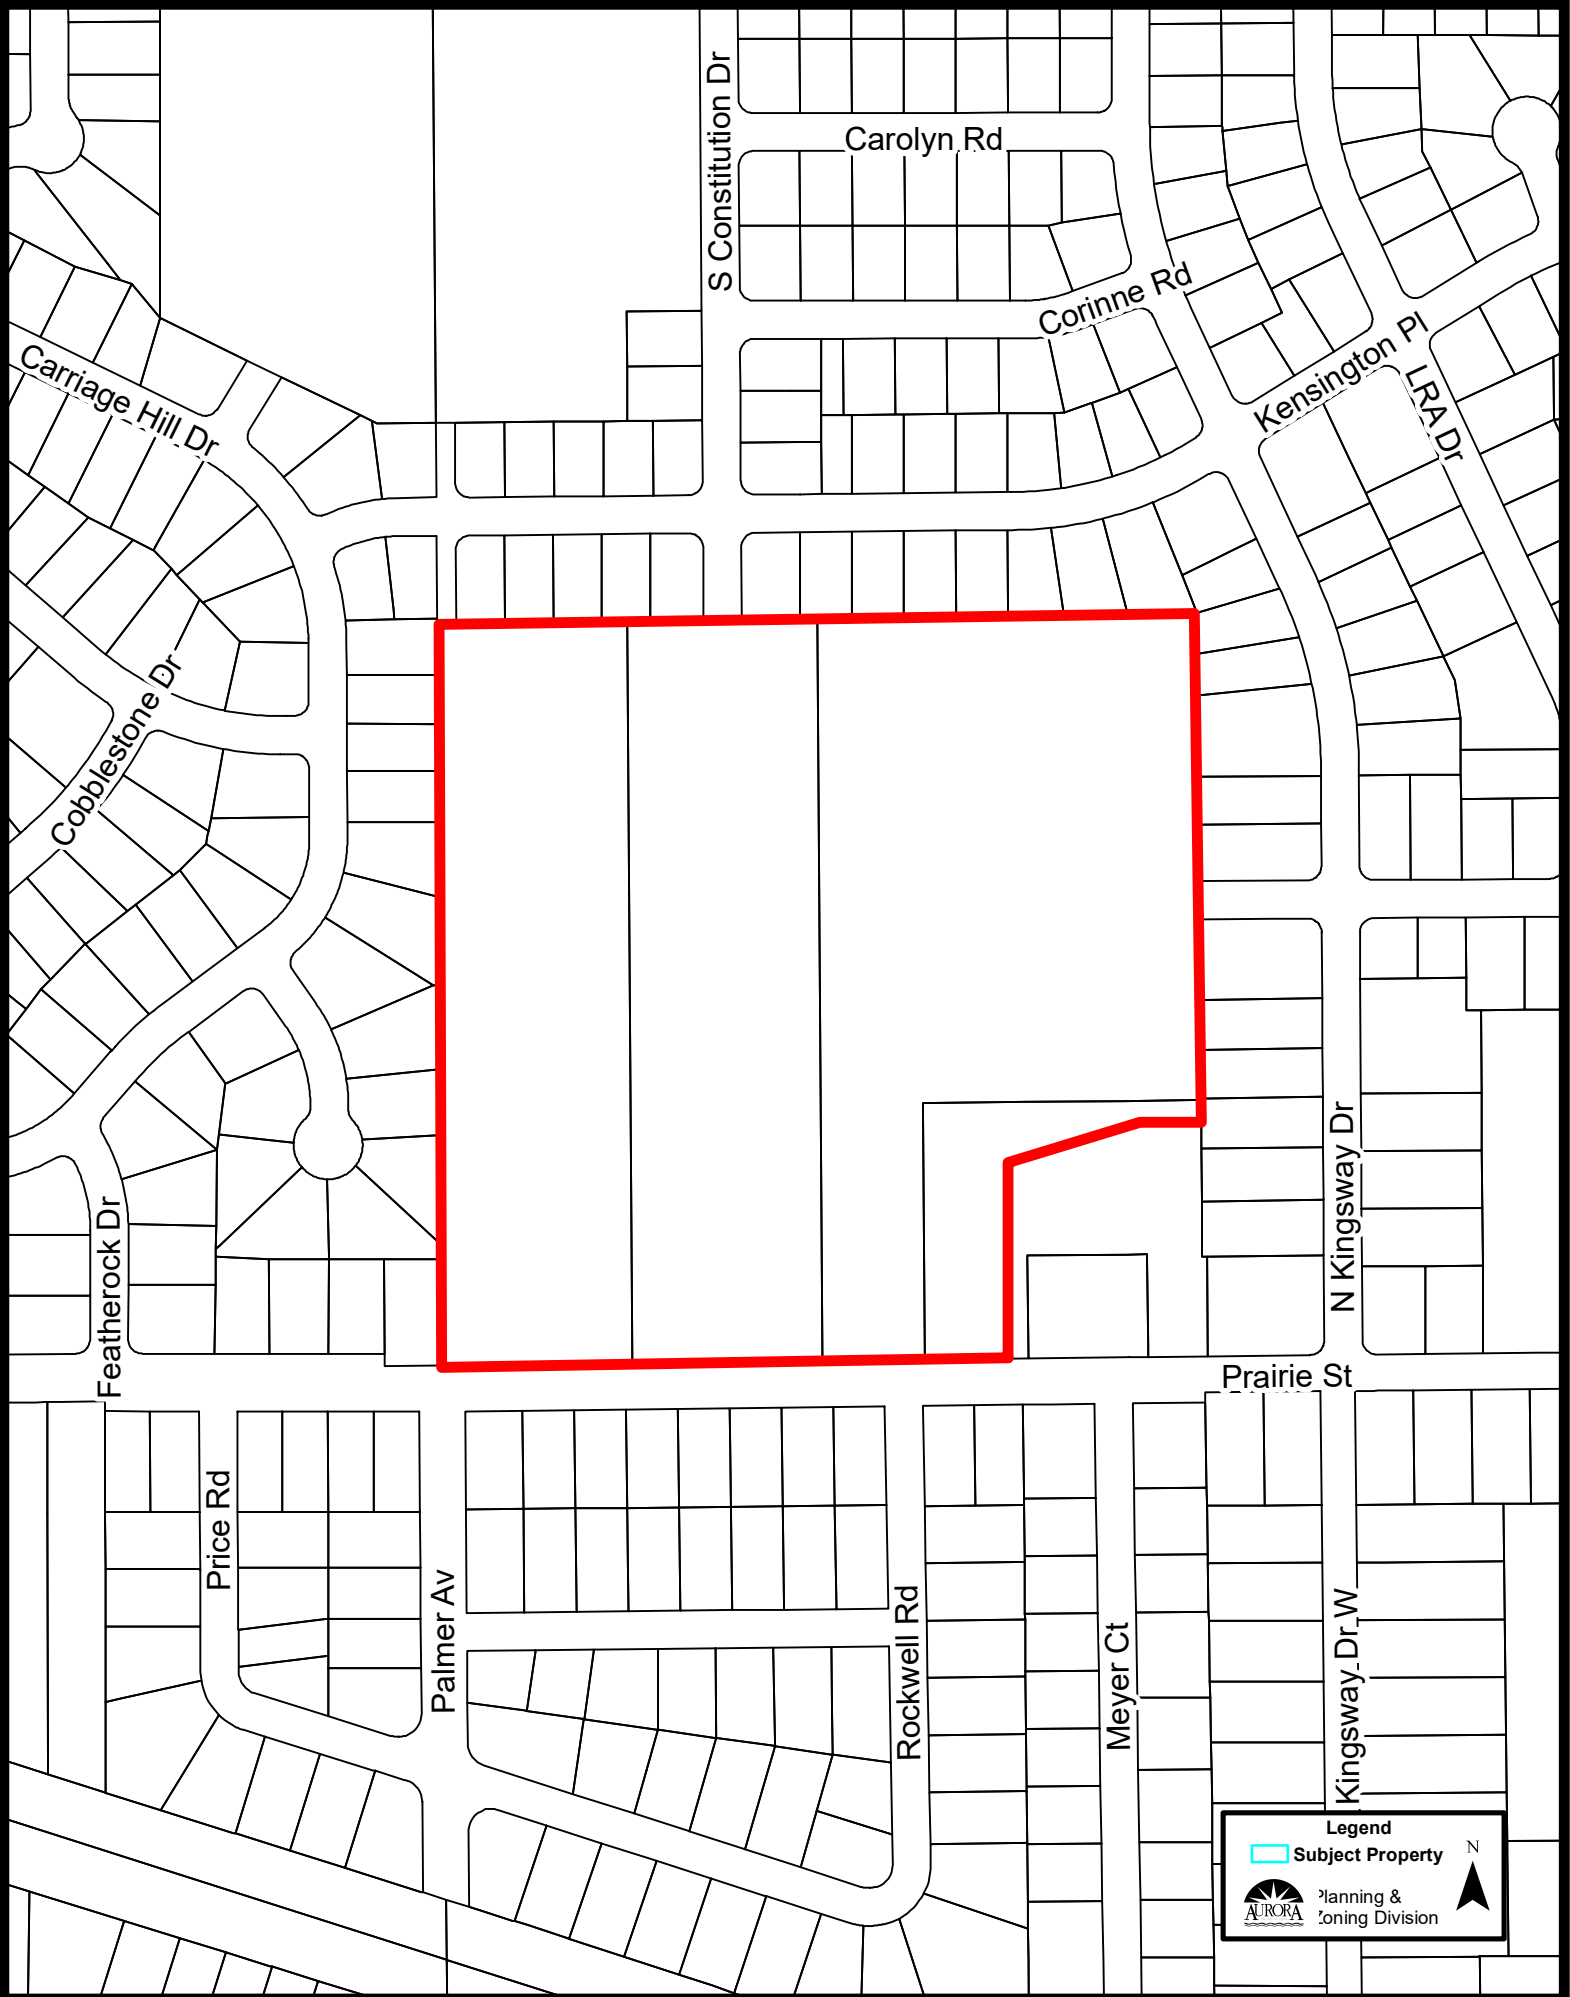

Zoning Map (1:4,000):

Legend

-  Subject Property

 Planning & Zoning Division

Comprehensive Plan (1:4,000):

Legend

Comprehensive Plan

- River/Lakes/Ponds/Streams
- Public
- Quasi - Public
- Conservation, Open Space, Recreation, Drainage
- Estates
- Low Density Residential
- Medium Density Residential
- High Density Residential
- Office
- Commercial
- Mixed Uses: Office/Research/Commercial
- Office/Research/Light Industrial
- Mixed Uses: Offices/Research/Commercial/Residential
- Industrial
- Utilities
- Subject Property

N

Planning & Zoning Division

Location Map (1:4:000):

Legend

-  Subject Property

 Planning & Zoning Division

N 