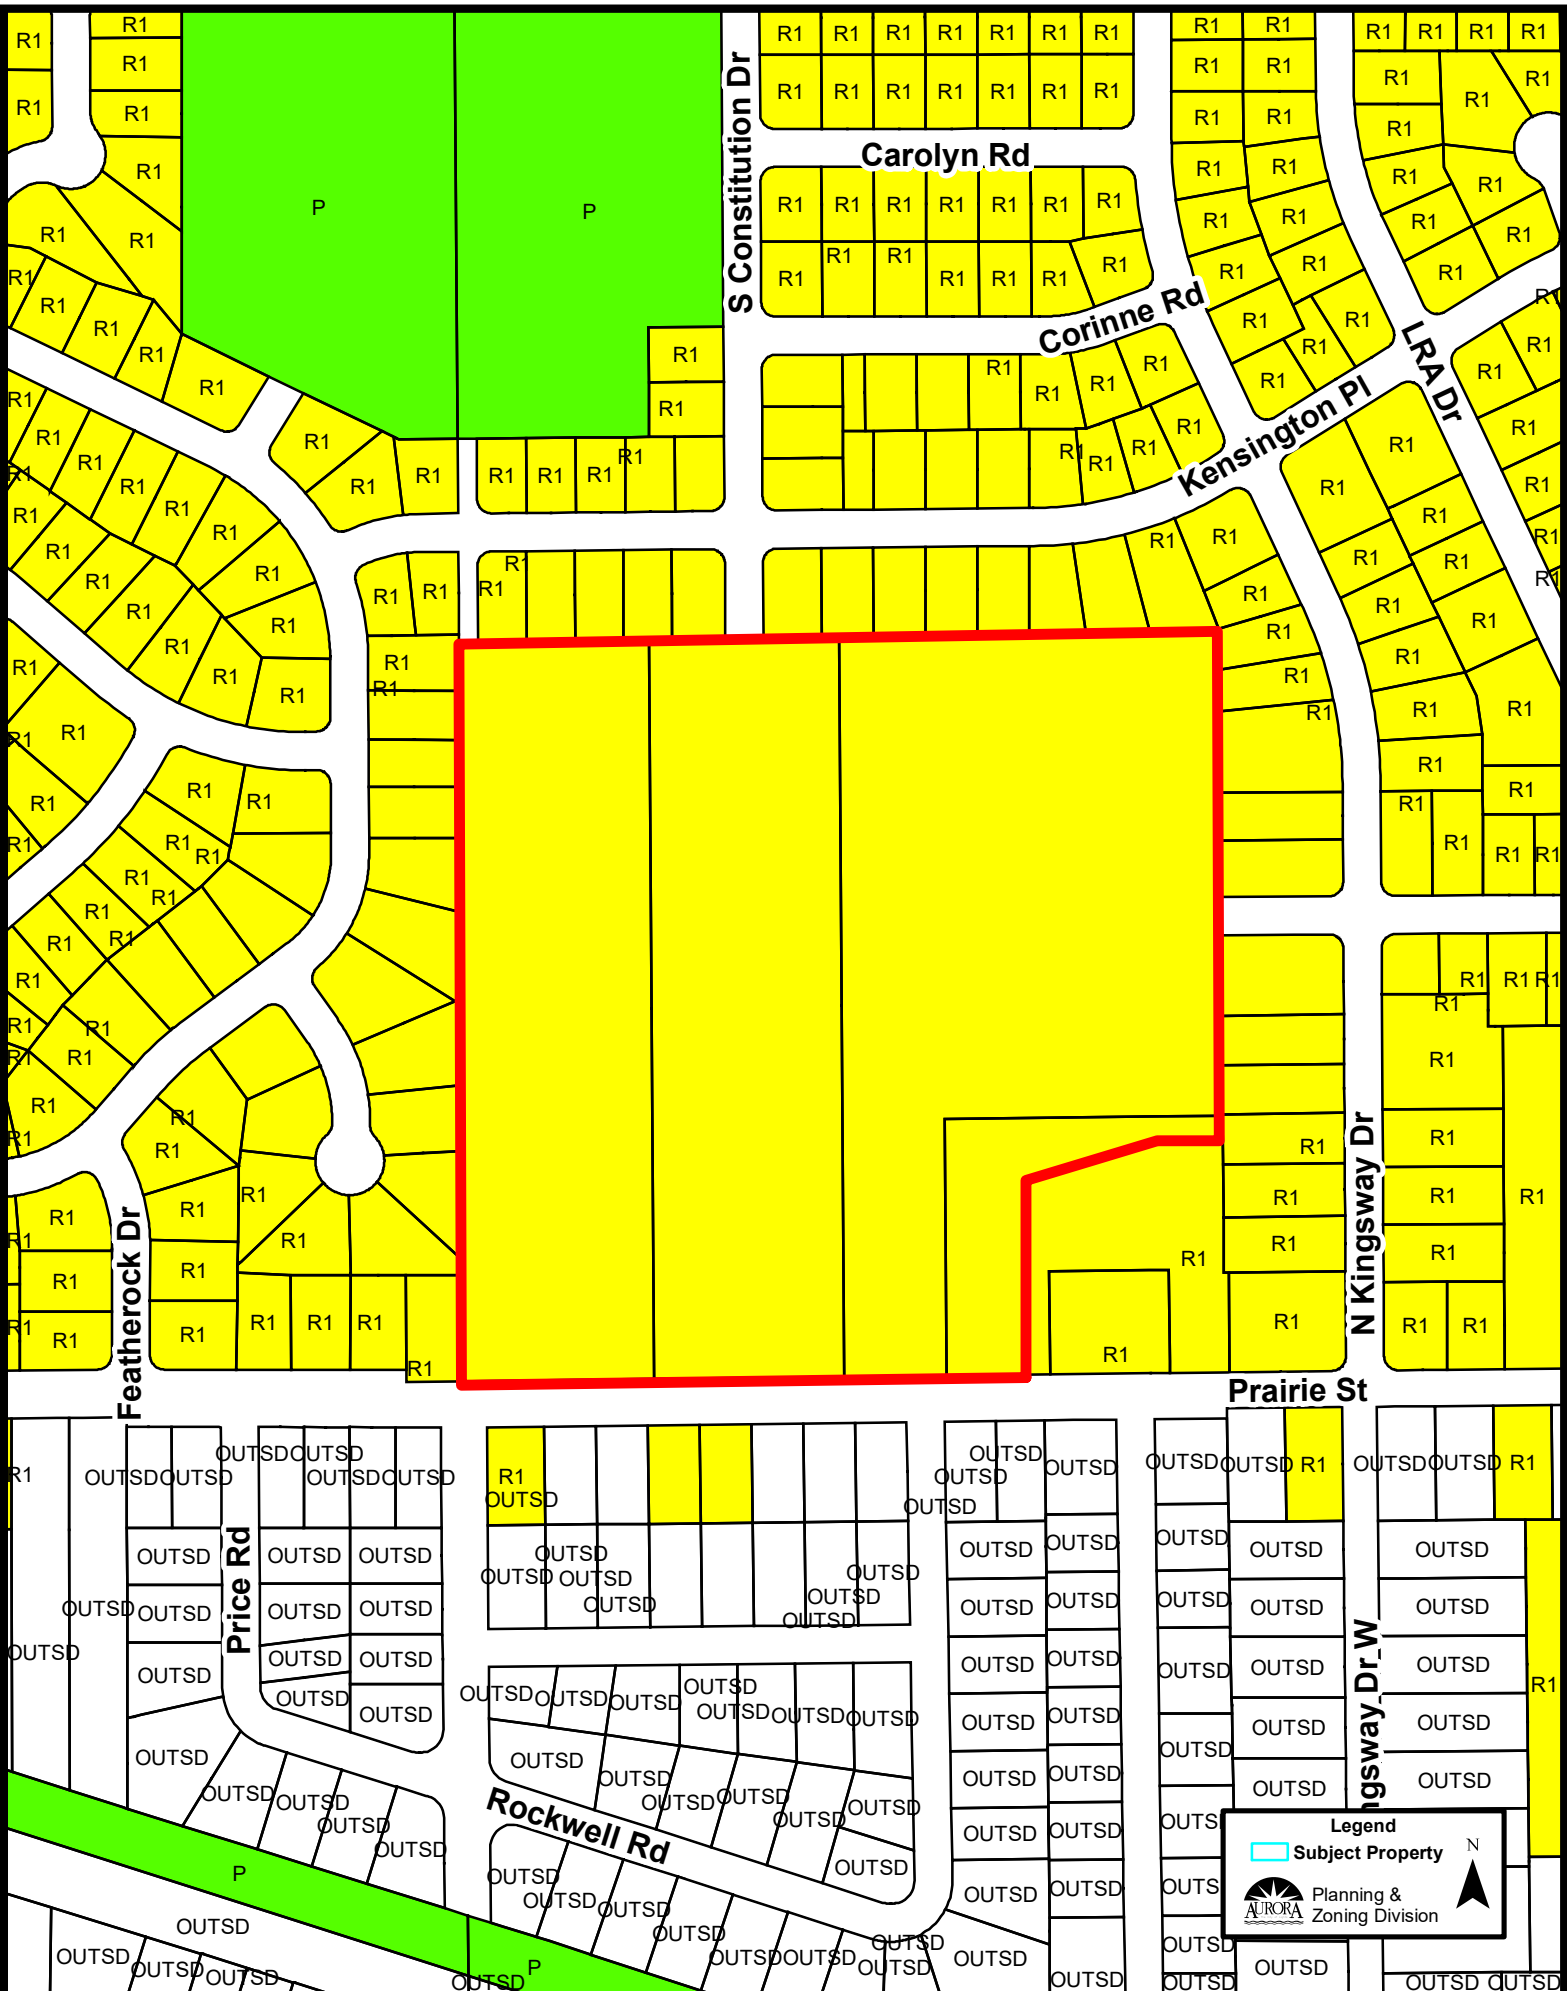

Zoning Map (1:4,000):

Legend

-  Subject Property

 Planning & Zoning Division

Comprehensive Plan (1:4,000):

Legend

Comprehensive Plan

- River/Lakes/Ponds/Streams
- Public
- Quasi - Public
- Conservation, Open Space, Recreation, Drainage
- Estates
- Low Density Residential
- Medium Density Residential
- High Density Residential
- Office
- Commercial
- Mixed Uses: Office/Research/Commercial
- Office/Research/Light Industrial
- Mixed Uses: Offices/Research/Commercial/Residential
- Industrial
- Utilities
- Subject Property

N

Planning & Zoning Division

Location Map (1:4:000):

Legend

-  Subject Property

 Planning & Zoning Division

N 