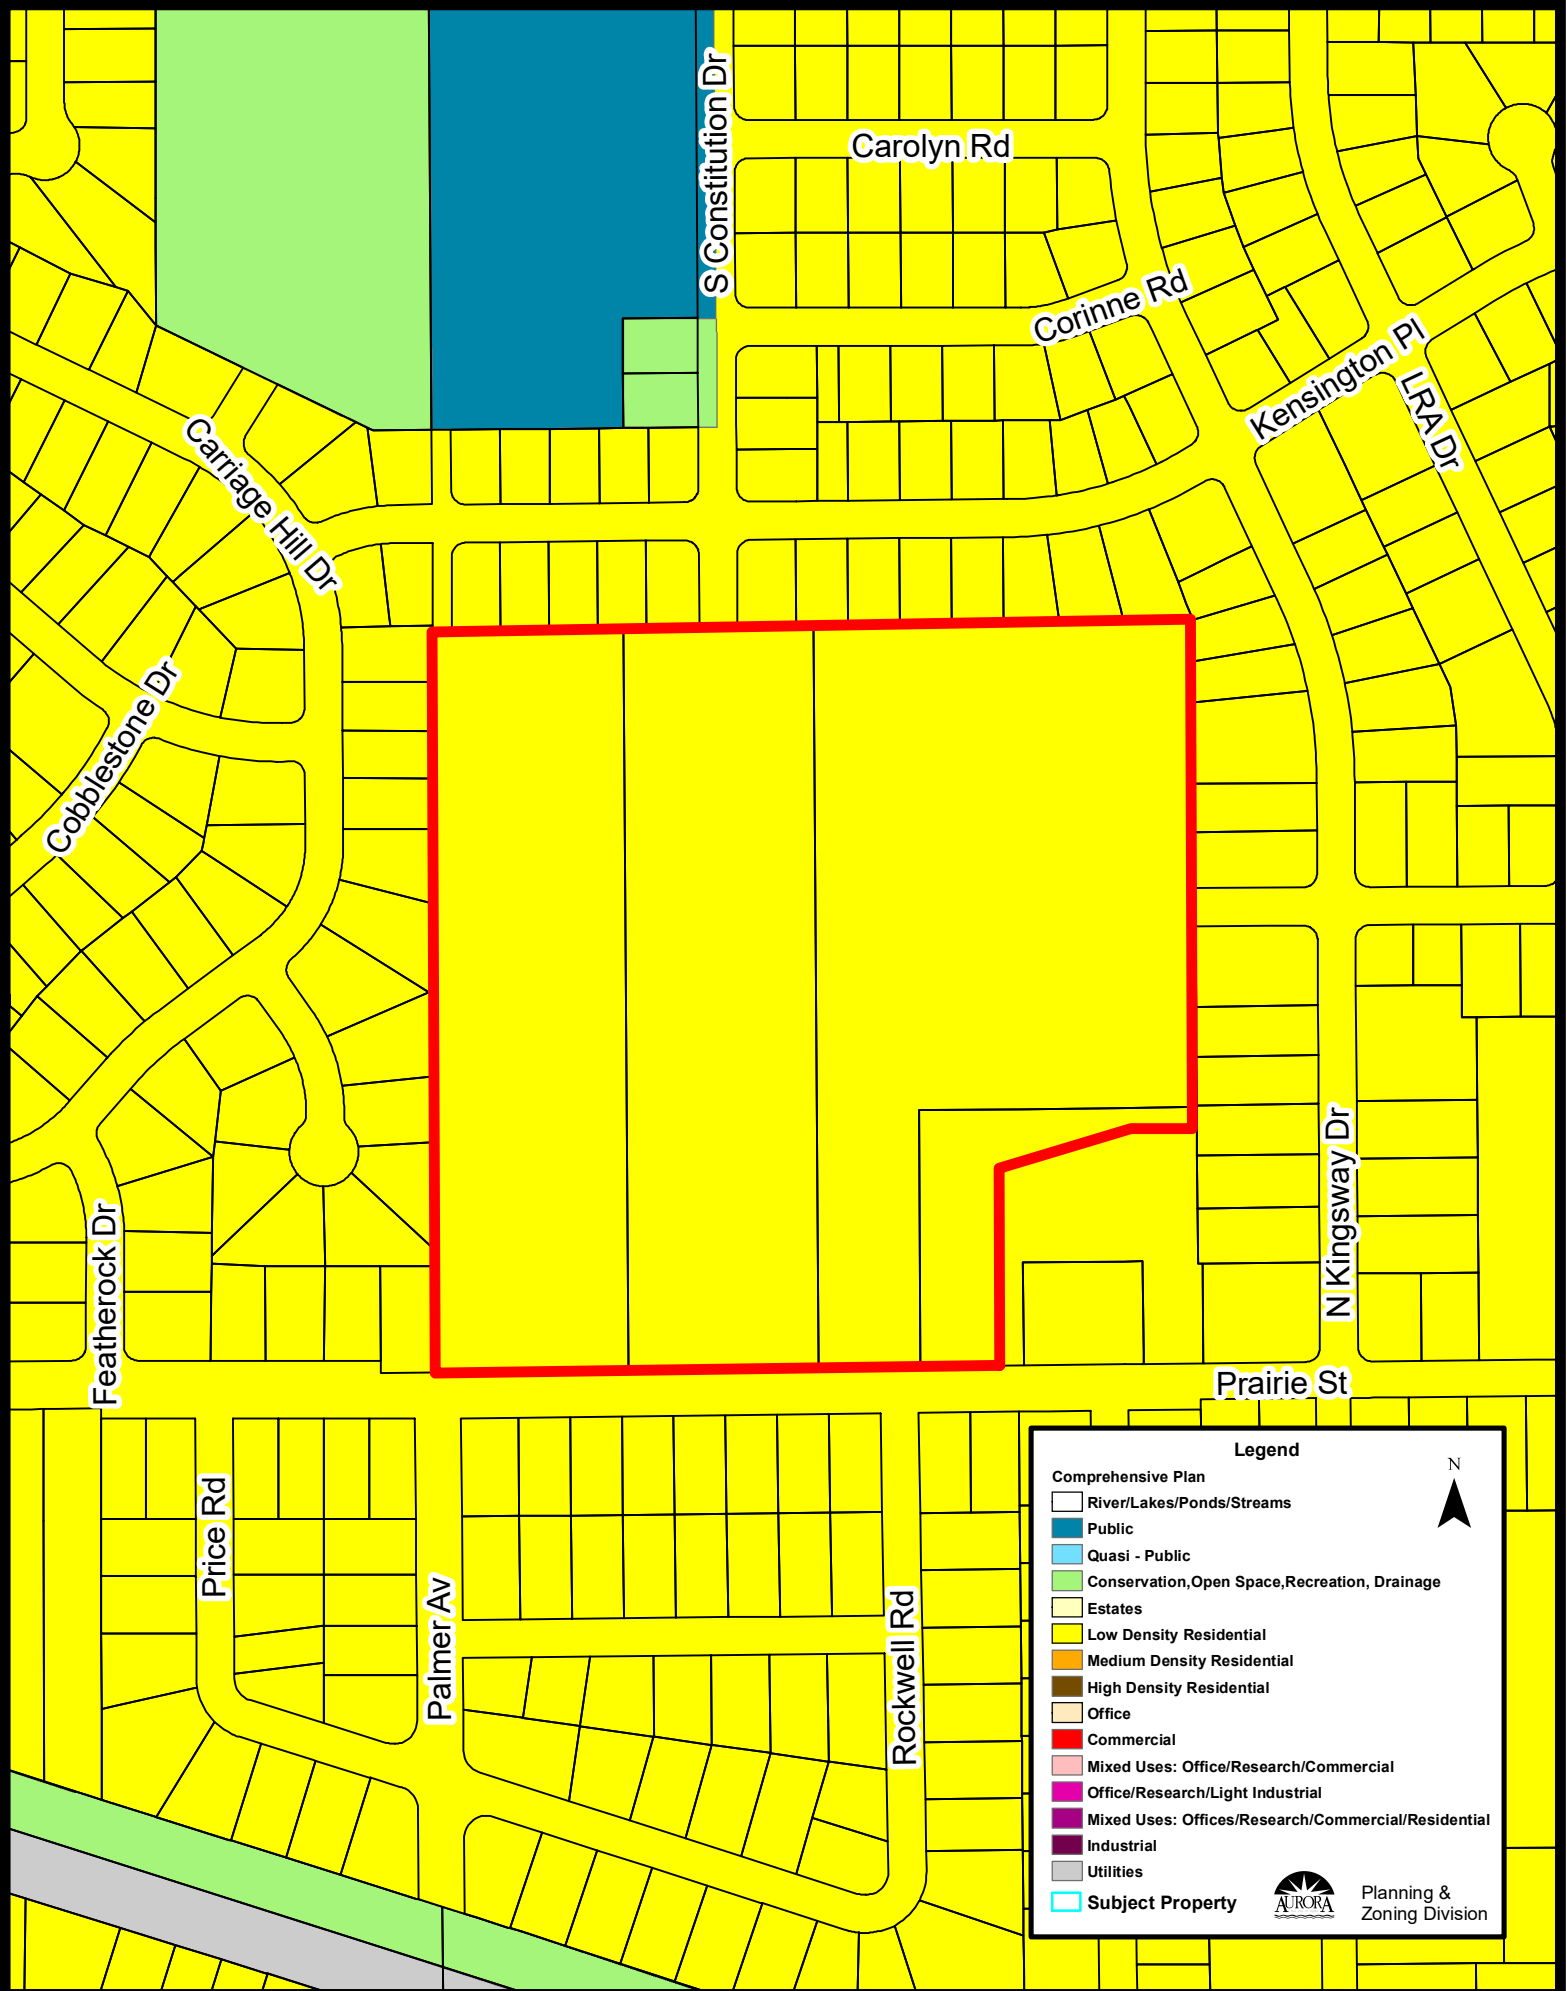

Zoning Map (1:4,000):

Legend

-  Subject Property

 Planning & Zoning Division

Comprehensive Plan (1:4,000):

Legend

Comprehensive Plan

- River/Lakes/Ponds/Streams
- Public
- Quasi - Public
- Conservation, Open Space, Recreation, Drainage
- Estates
- Low Density Residential
- Medium Density Residential
- High Density Residential
- Office
- Commercial
- Mixed Uses: Office/Research/Commercial
- Office/Research/Light Industrial
- Mixed Uses: Offices/Research/Commercial/Residential
- Industrial
- Utilities
- Subject Property

N

Planning & Zoning Division

Location Map (1:4:000):

Legend

-  Subject Property

 Planning & Zoning Division

N 