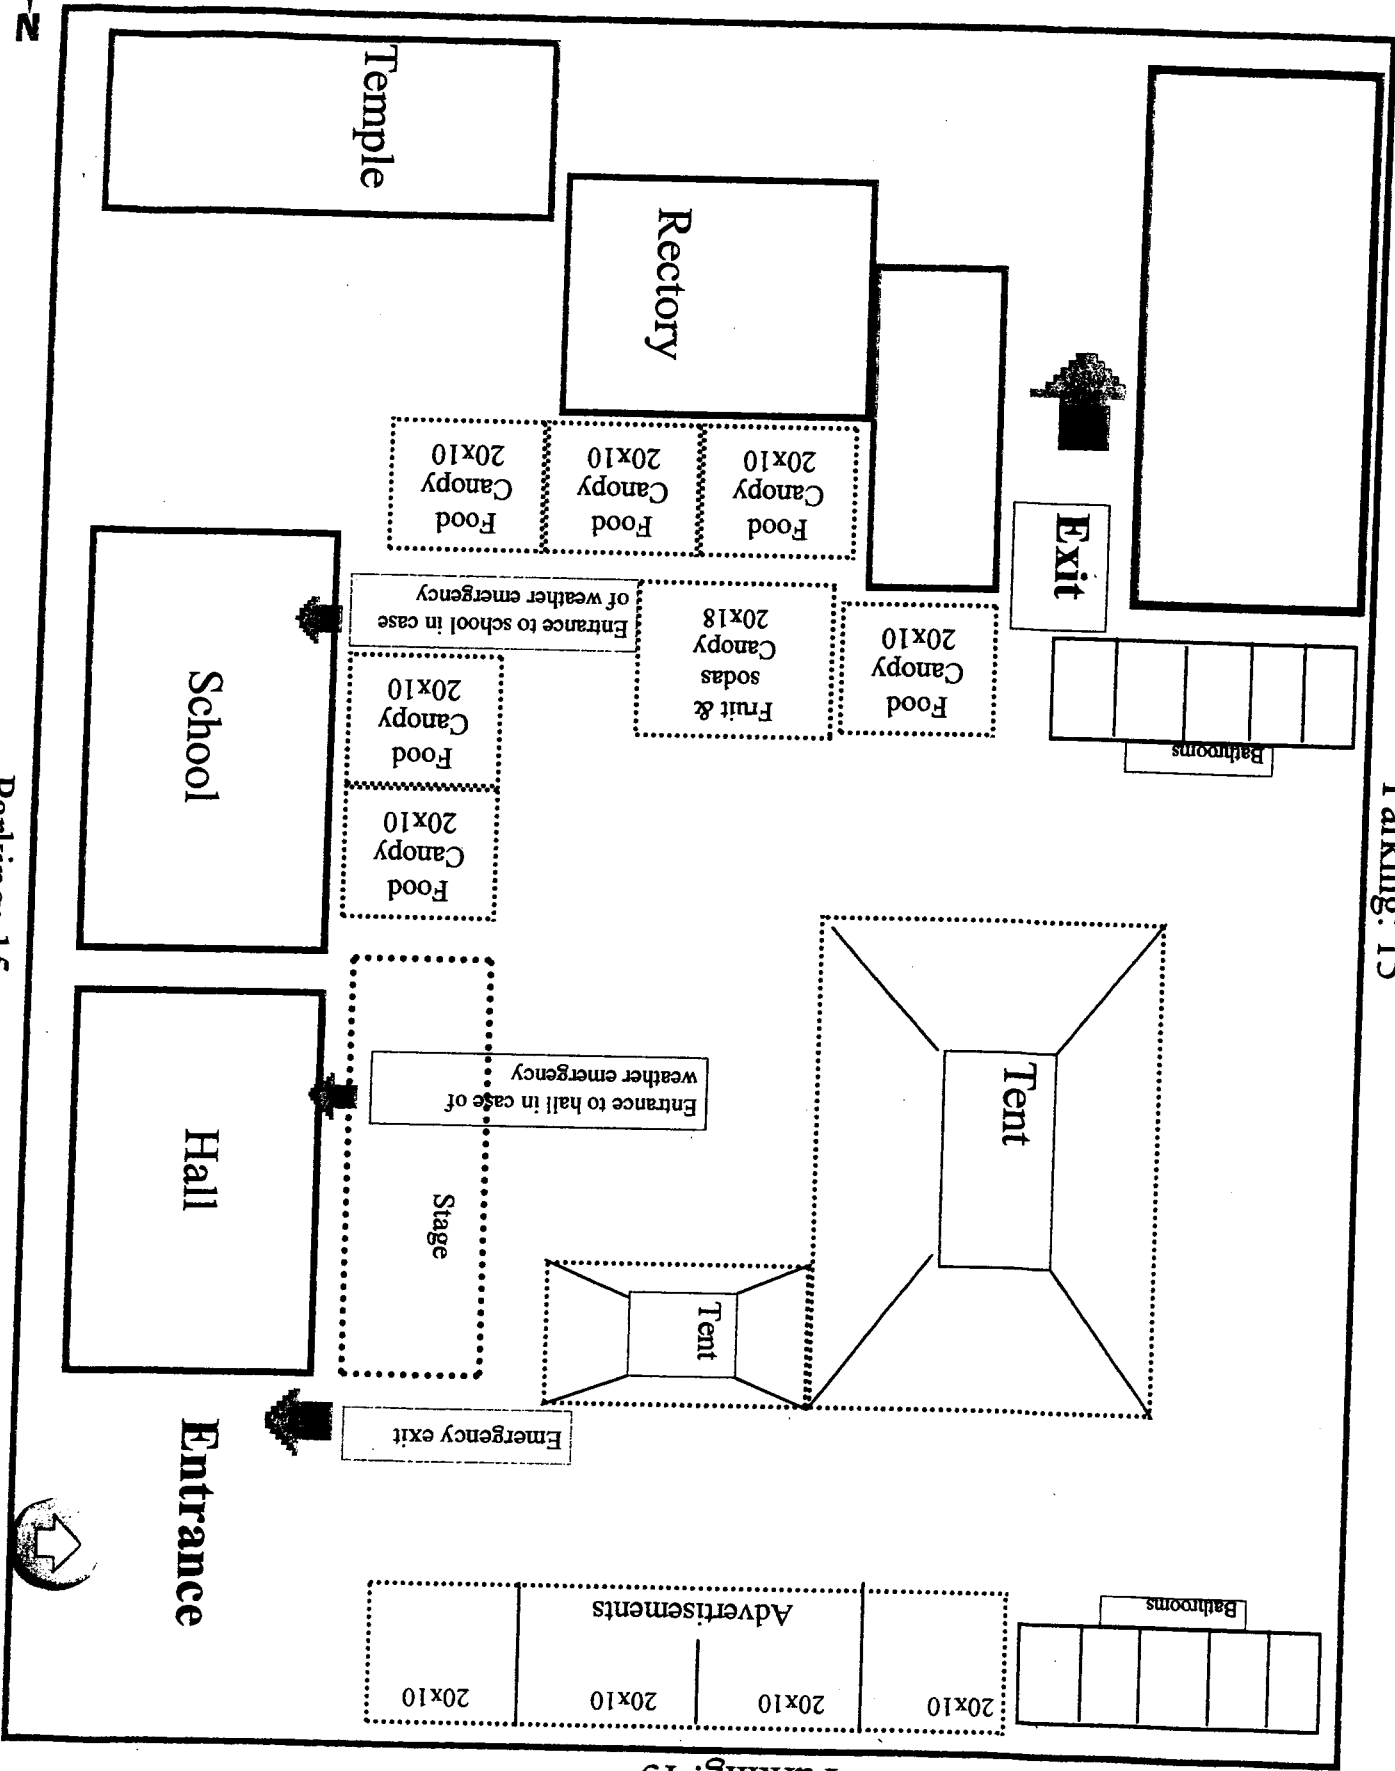

Superior st.

Parking: 15

Root st.

Parking: 15

Parking: 15
Liberty st.

Parking: 15

High st.

Entrance

Hall

School

Temple

Rectory

Tent

Tent

Exit

Food Canopy 20x10

Food Canopy 20x10

Food Canopy 20x10

Fruit & sodas 20x18

Food Canopy 20x10

Food Canopy 20x10

Food Canopy 20x10

Entrance to hall in case of weather emergency

20x10

20x10

20x10

20x10

Advertisements

Bathrooms

Bathrooms

High st

Entrance