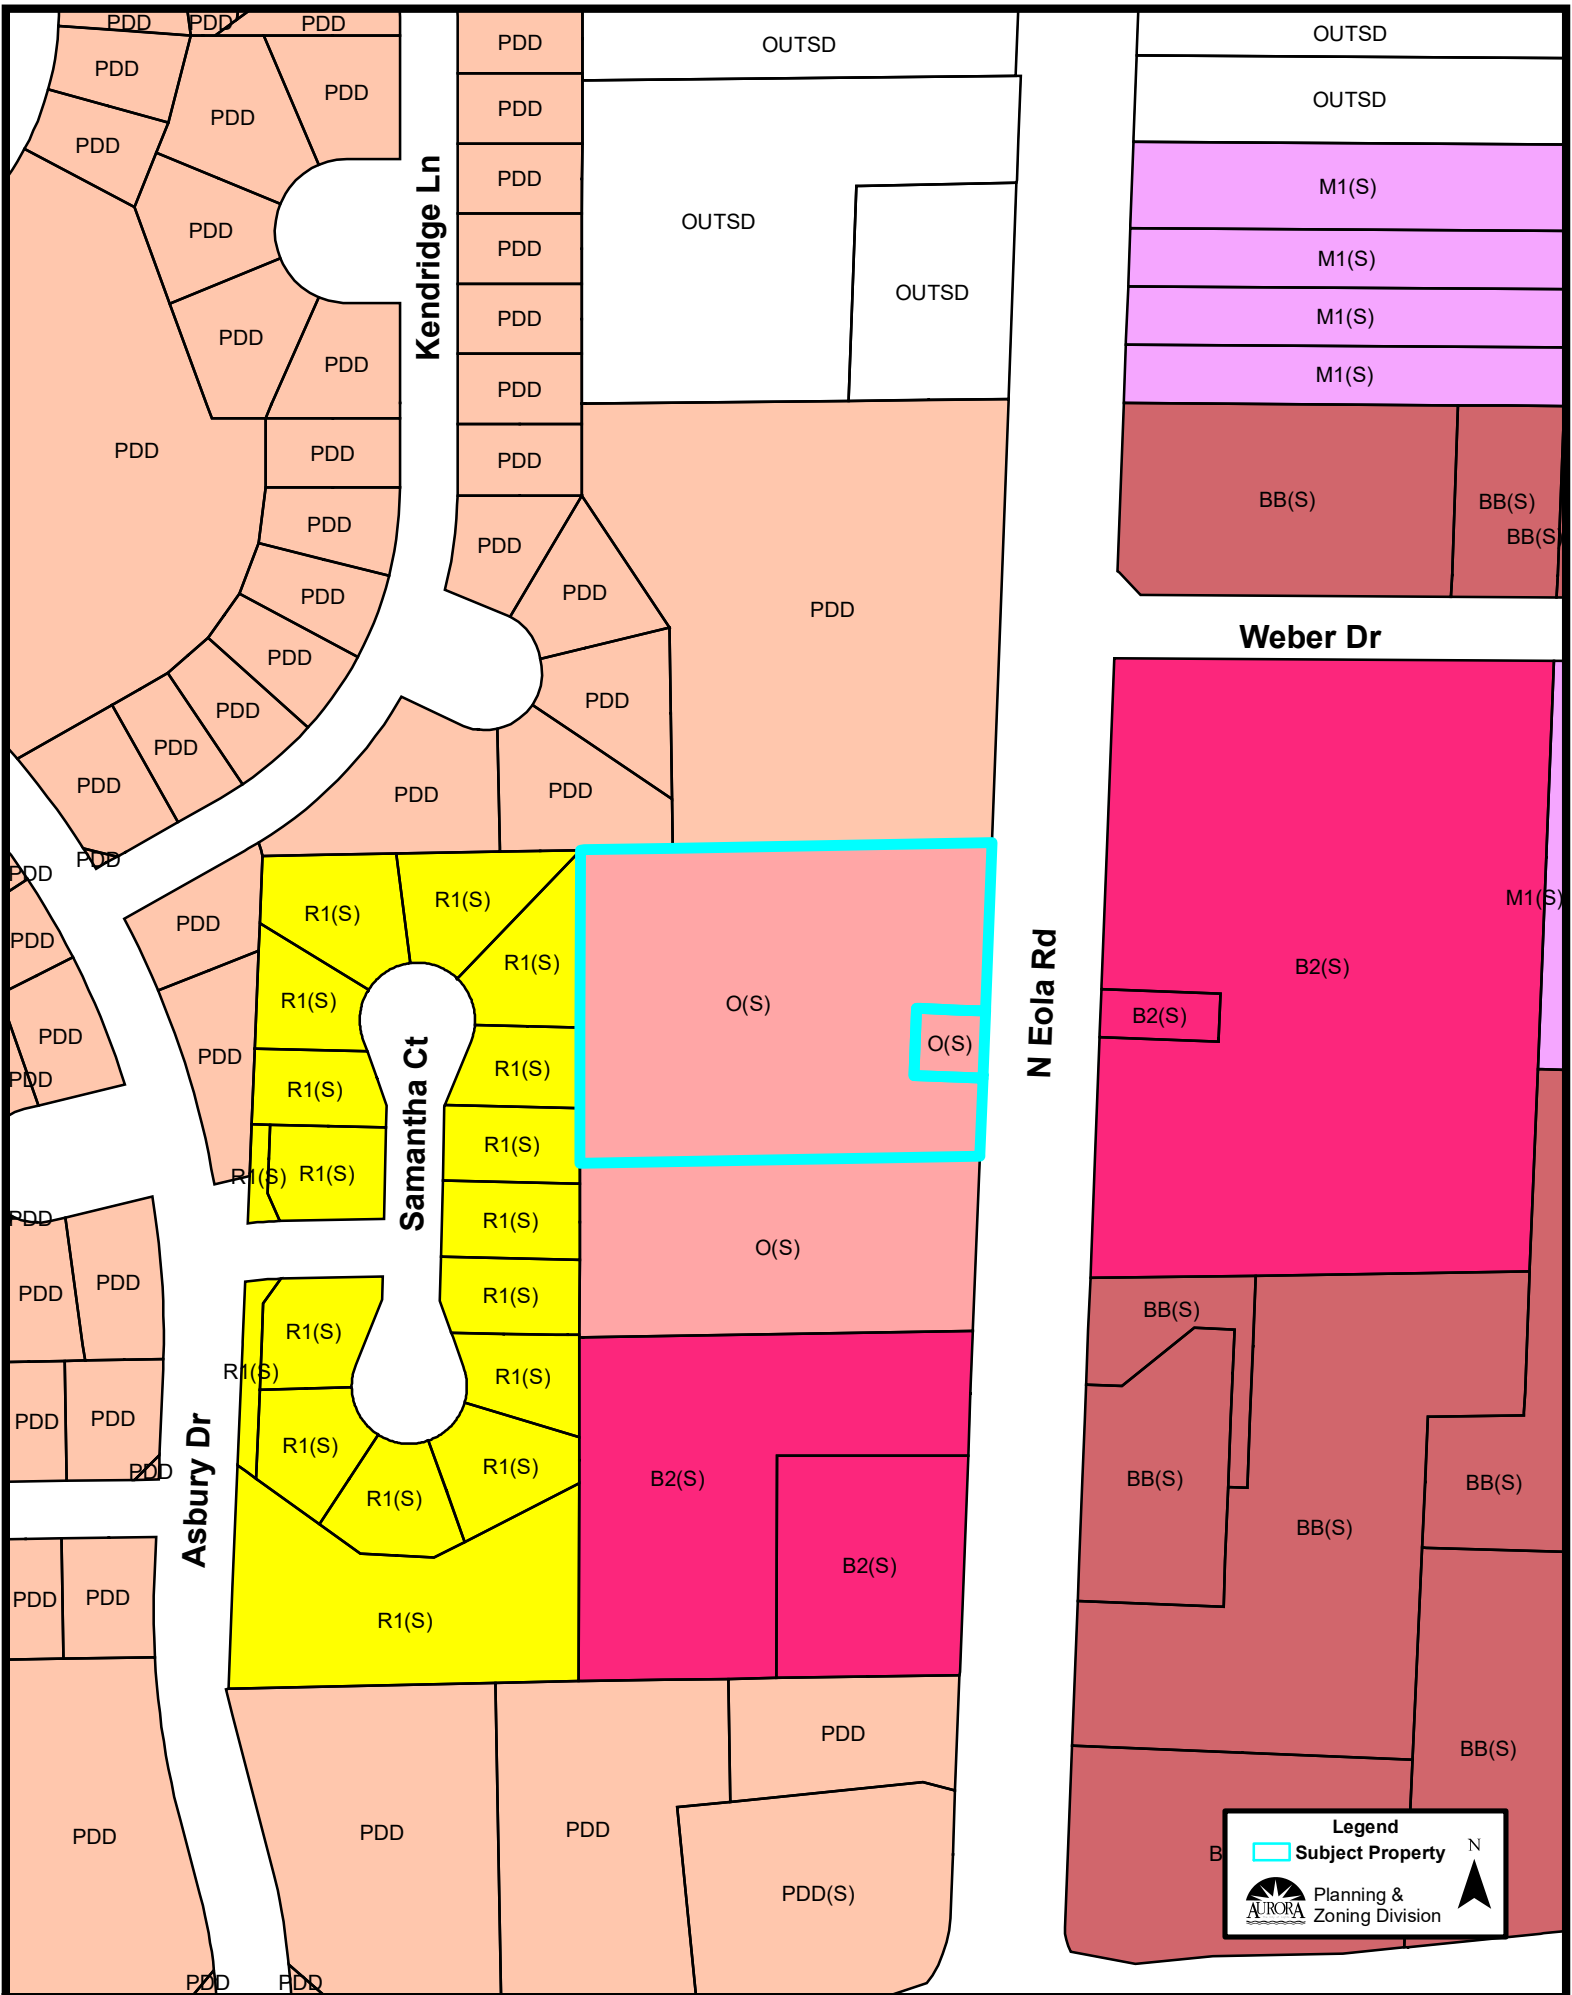

Aerial Map (1:1,000):

Zoning Map (1:5,000):

Legend

- Subject Property

Planning & Zoning Division

Comprehensive Plan (1:5,000):

Legend

Comprehensive Plan

- River/Lakes/Ponds/Streams
- Public
- Quasi - Public
- Conservation, Open Space, Recreation, Drainage
- Estates
- Low Density Residential
- Medium Density Residential
- High Density Residential
- Office
- Commercial
- Mixed Uses: Office/Research/Commercial
- Office/Research/Light Industrial
- Mixed Uses: Offices/Research/Commercial/Residential
- Industrial
- Utilities
- Subject Property

AURORA
PLANNING & ZONING DIVISION

Aerial Map (1:1,000):

Weber Dr

N Eola Rd

Samantha Ct

Legend
Subject Property
AURORA Planning & Zoning Division
N