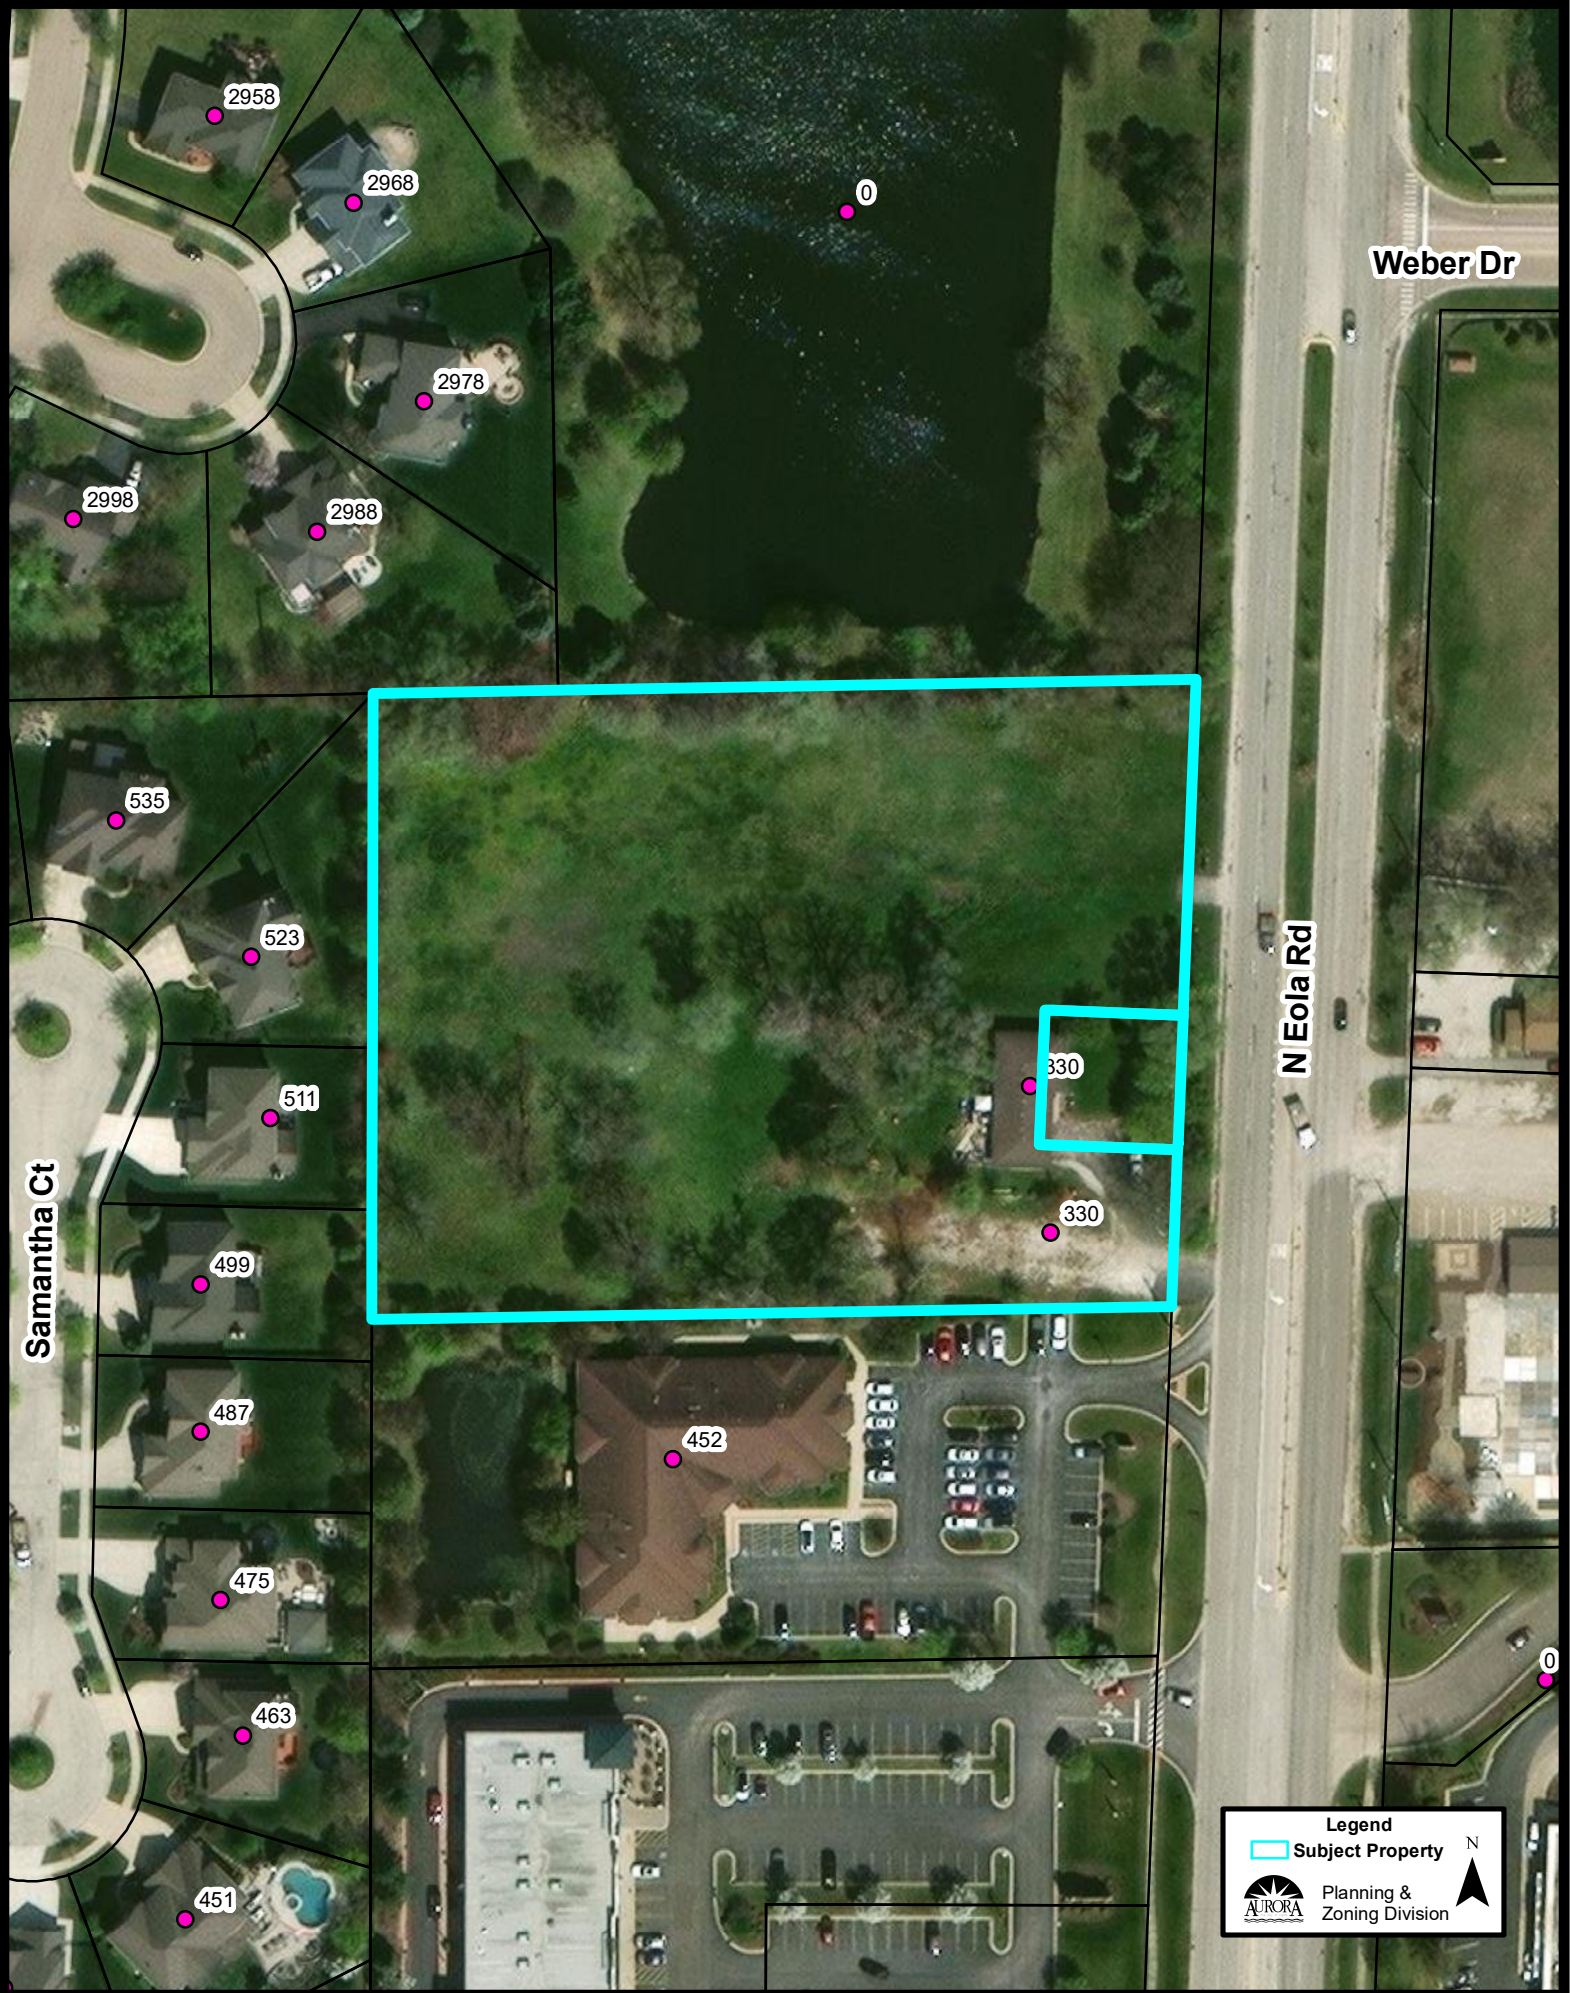

Aerial Map (1:1,000):

Zoning Map (1:5,000):

Legend

- Subject Property

Planning & Zoning Division

Comprehensive Plan (1:5,000):

Legend

Comprehensive Plan

- River/Lakes/Ponds/Streams
- Public
- Quasi - Public
- Conservation, Open Space, Recreation, Drainage
- Estates
- Low Density Residential
- Medium Density Residential
- High Density Residential
- Office
- Commercial
- Mixed Uses: Office/Research/Commercial
- Office/Research/Light Industrial
- Mixed Uses: Offices/Research/Commercial/Residential
- Industrial
- Utilities
- Subject Property

AURORA
PLANNING & ZONING DIVISION

Aerial Map (1:1,000):

Weber Dr

N Eola Rd

Samantha Ct

Legend
Subject Property
AURORA Planning & Zoning Division
N