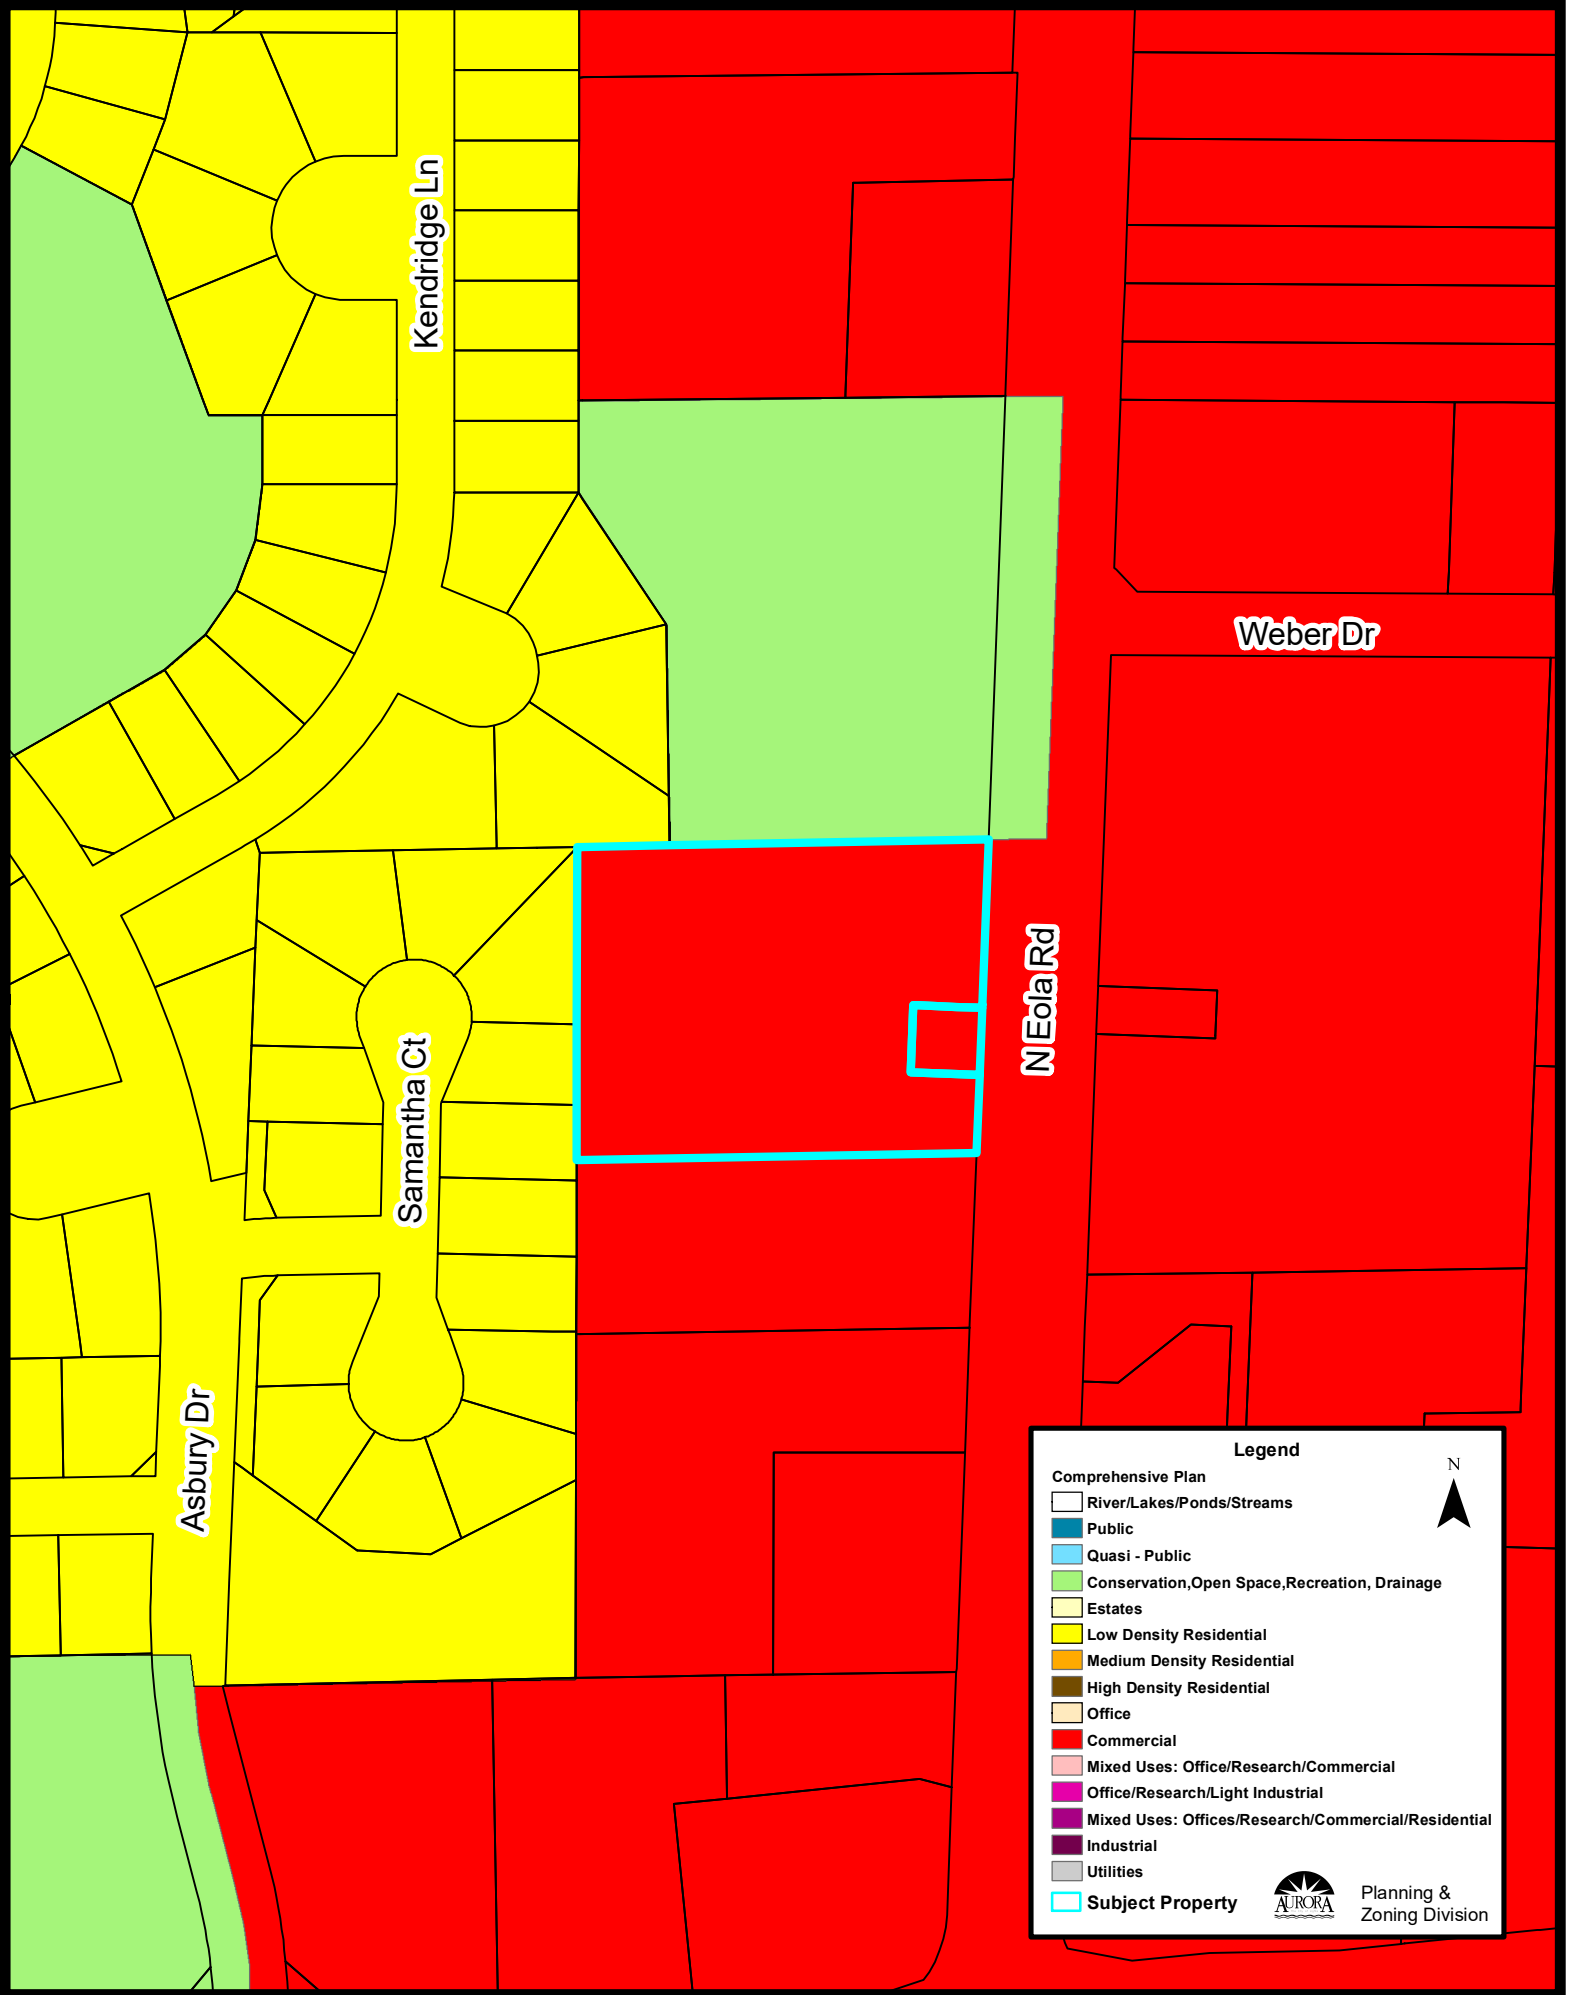

Aerial Map (1:1,000):

Zoning Map (1:5,000):

Legend

- Subject Property

Planning & Zoning Division

Comprehensive Plan (1:5,000):

Legend

Comprehensive Plan

- River/Lakes/Ponds/Streams
- Public
- Quasi - Public
- Conservation, Open Space, Recreation, Drainage
- Estates
- Low Density Residential
- Medium Density Residential
- High Density Residential
- Office
- Commercial
- Mixed Uses: Office/Research/Commercial
- Office/Research/Light Industrial
- Mixed Uses: Offices/Research/Commercial/Residential
- Industrial
- Utilities
- Subject Property

AURORA
PLANNING & ZONING DIVISION

Aerial Map (1:1,000):

Weber Dr

N Eola Rd

Samantha Ct

Legend
Subject Property
AURORA Planning & Zoning Division
N