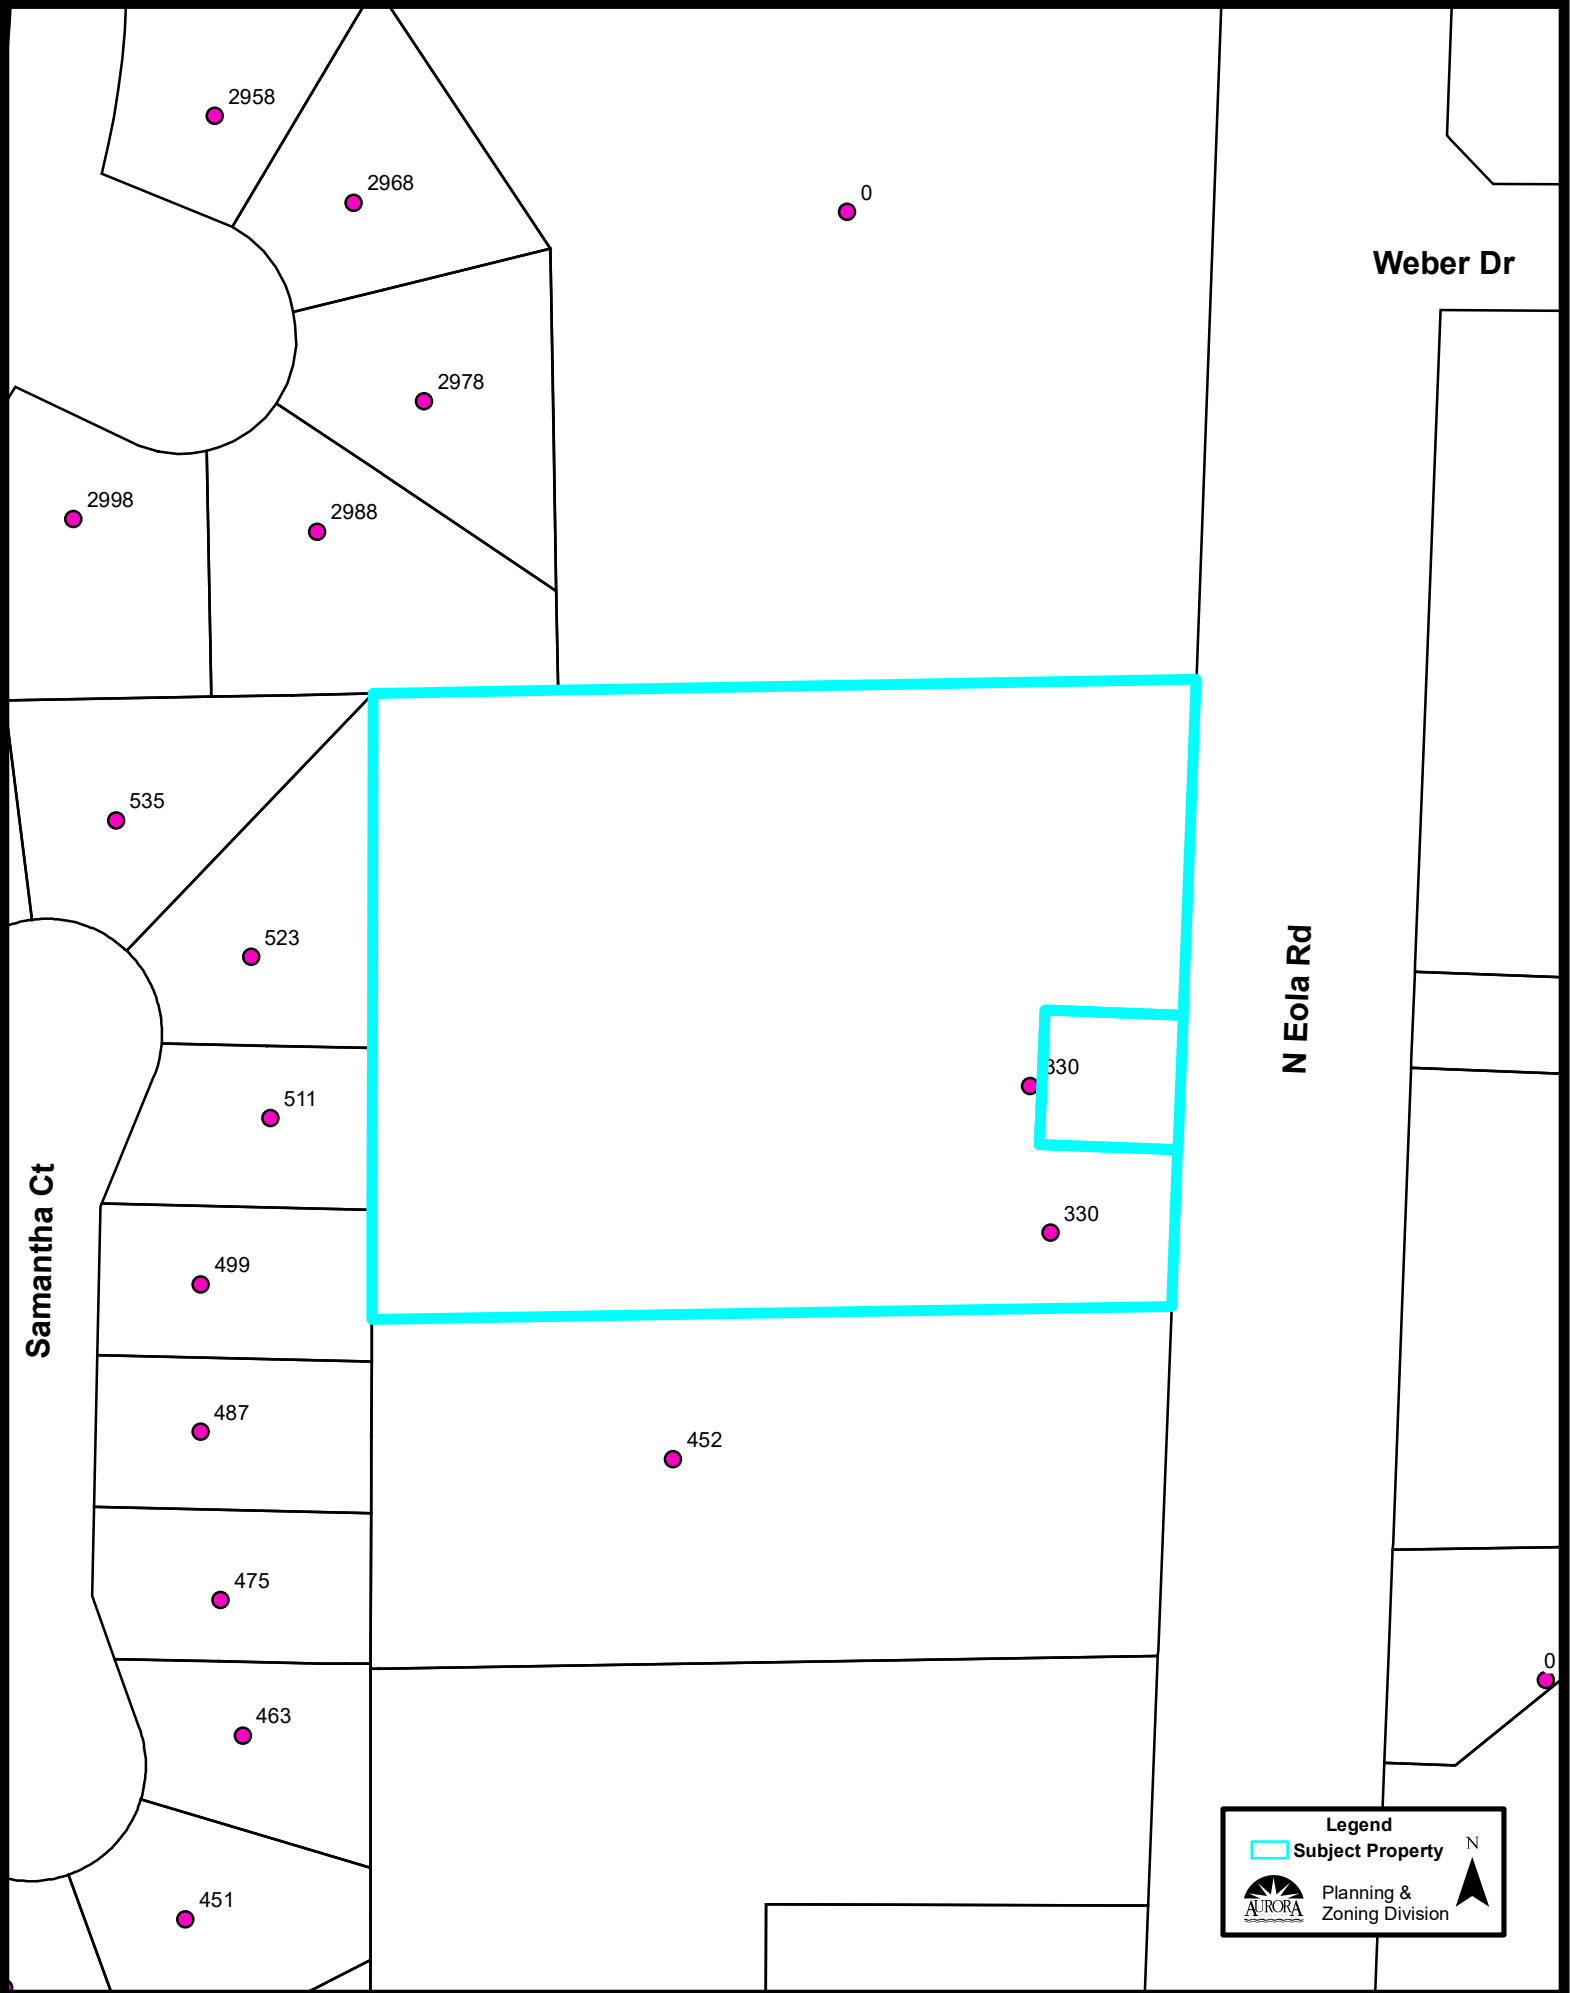

Aerial Map (1:1,000):

Zoning Map (1:5,000):

Legend

- Subject Property

Planning & Zoning Division

Comprehensive Plan (1:5,000):

Legend

Comprehensive Plan

- River/Lakes/Ponds/Streams
- Public
- Quasi - Public
- Conservation, Open Space, Recreation, Drainage
- Estates
- Low Density Residential
- Medium Density Residential
- High Density Residential
- Office
- Commercial
- Mixed Uses: Office/Research/Commercial
- Office/Research/Light Industrial
- Mixed Uses: Offices/Research/Commercial/Residential
- Industrial
- Utilities
- Subject Property

AURORA
PLANNING & ZONING DIVISION

Aerial Map (1:1,000):

Weber Dr

N Eola Rd

Samantha Ct

Legend
Subject Property
AURORA Planning & Zoning Division
N