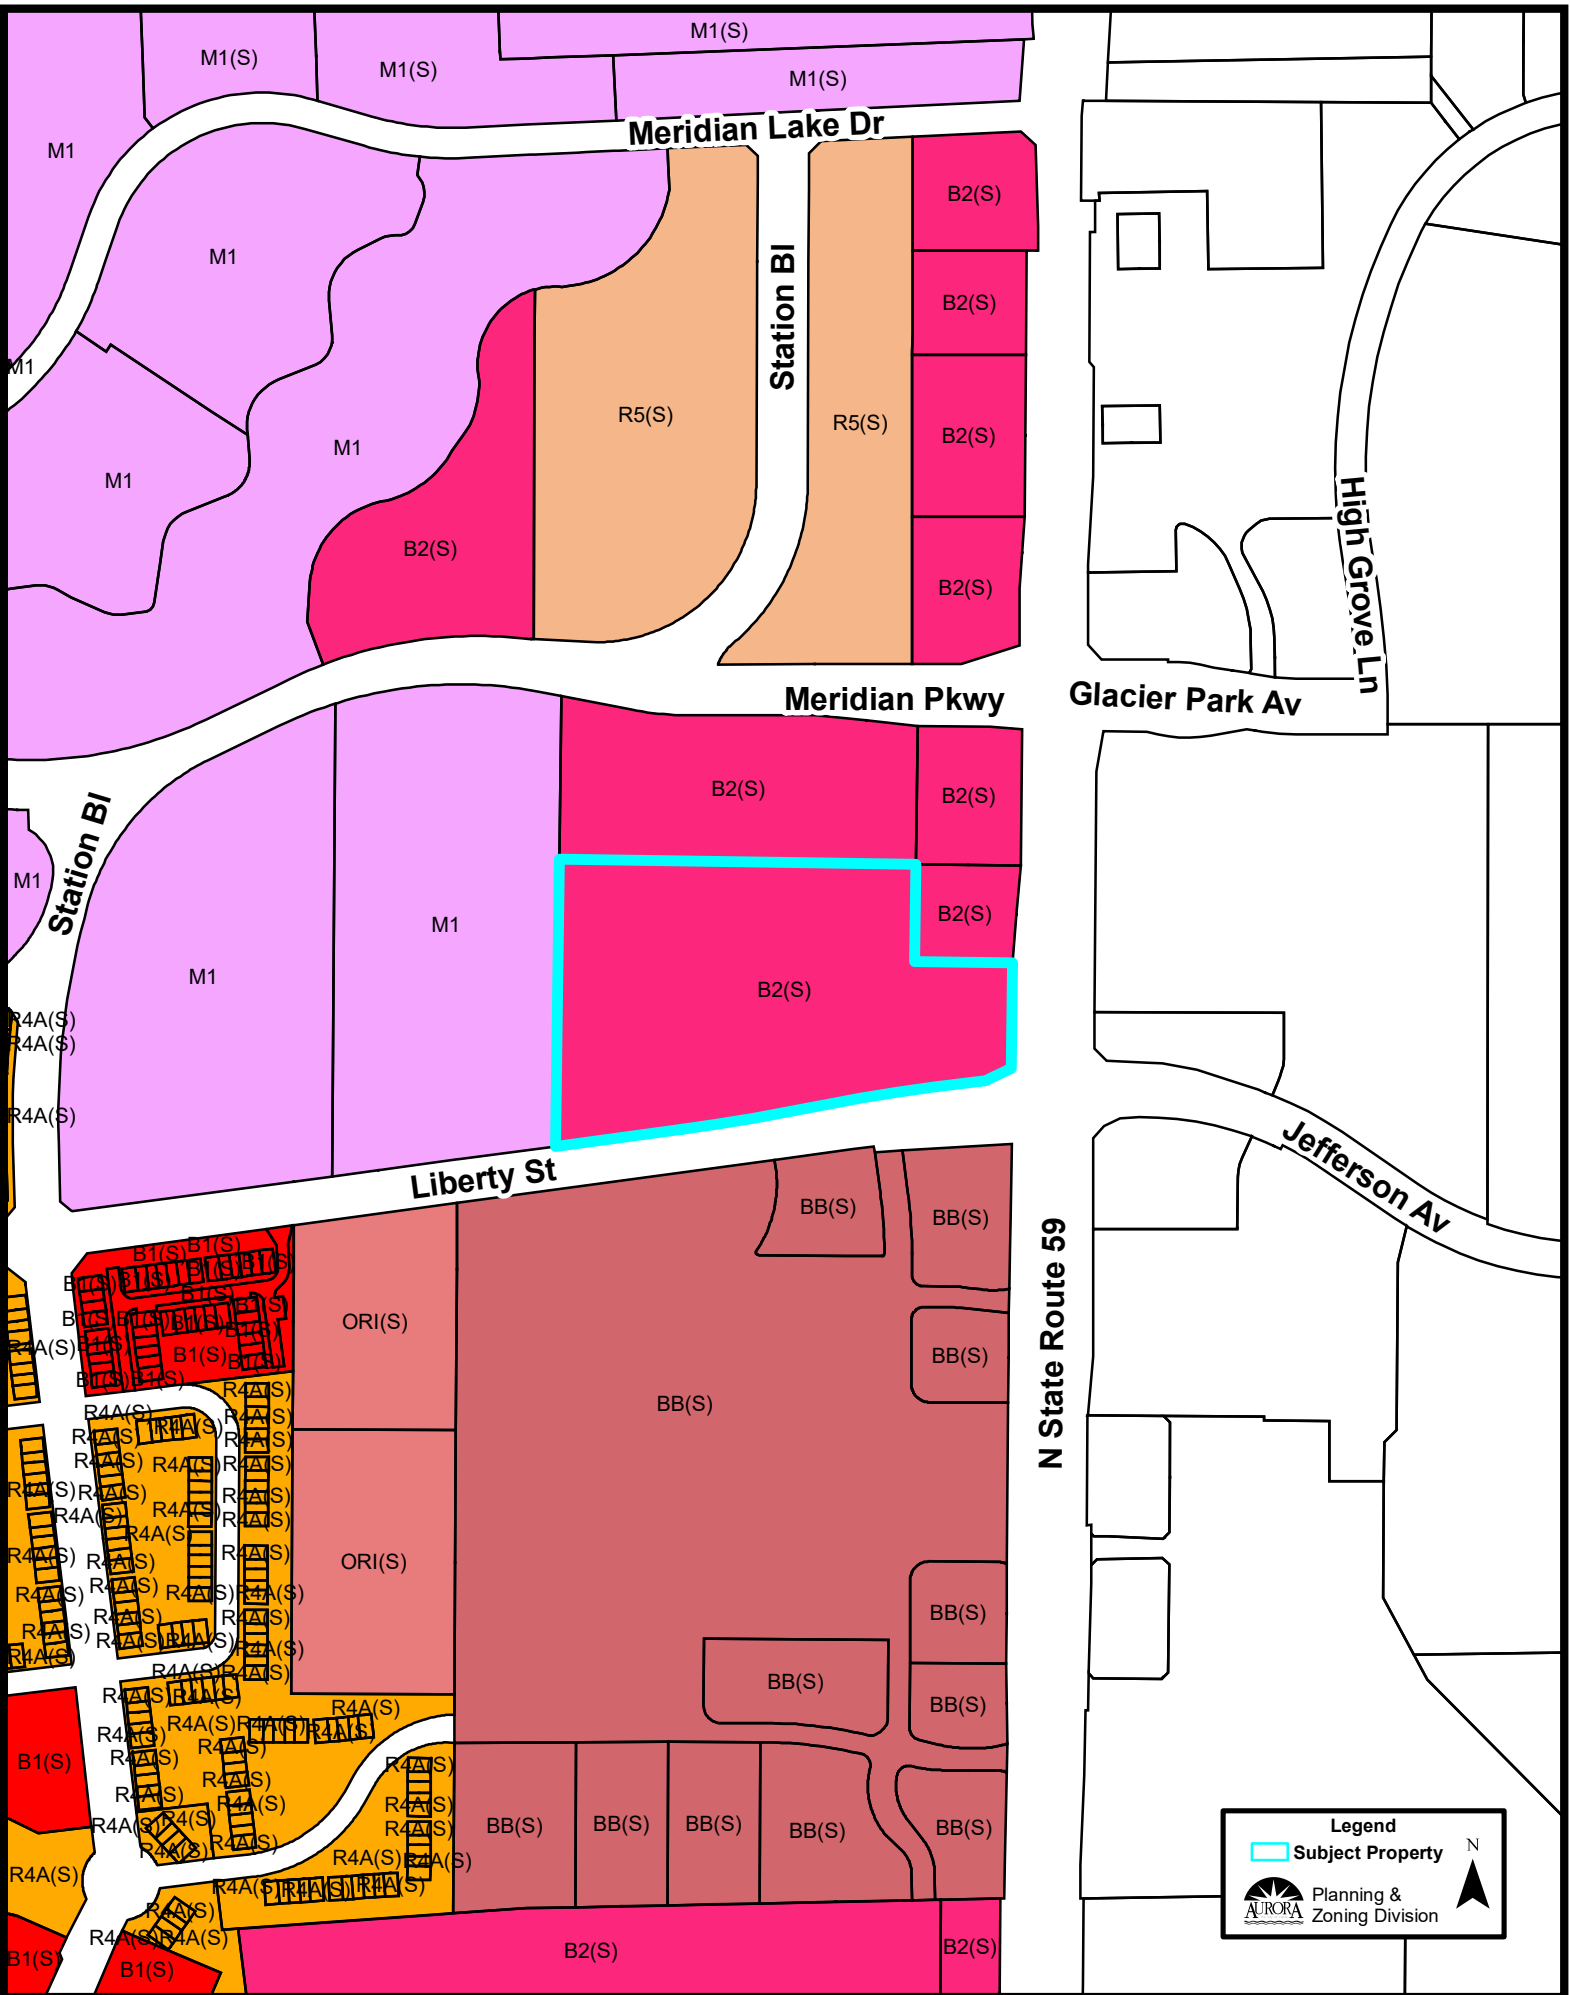

Station Bl

Meridian Pkwy

N State Route 59

Jefferson Av

Liberty St

**Legend**  
[Cyan Outline] Subject Property

 Planning & Zoning Division

Location Map (1:5,000):

**Zoning Map (1:5,000):**

**Legend**

-  Subject Property

 N

 Planning & Zoning Division

Comprehensive Plan (1:5,000):

**Legend**

Comprehensive Plan

- River/Lakes/Ponds/Streams
- Public
- Quasi - Public
- Conservation, Open Space, Recreation, Drainage
- Estates
- Low Density Residential
- Medium Density Residential
- High Density Residential
- Office
- Commercial
- Mixed Uses: Office/Research/Commercial
- Office/Research/Light Industrial
- Mixed Uses: Offices/Research/Commercial/Residential
- Industrial
- Utilities
- Subject Property