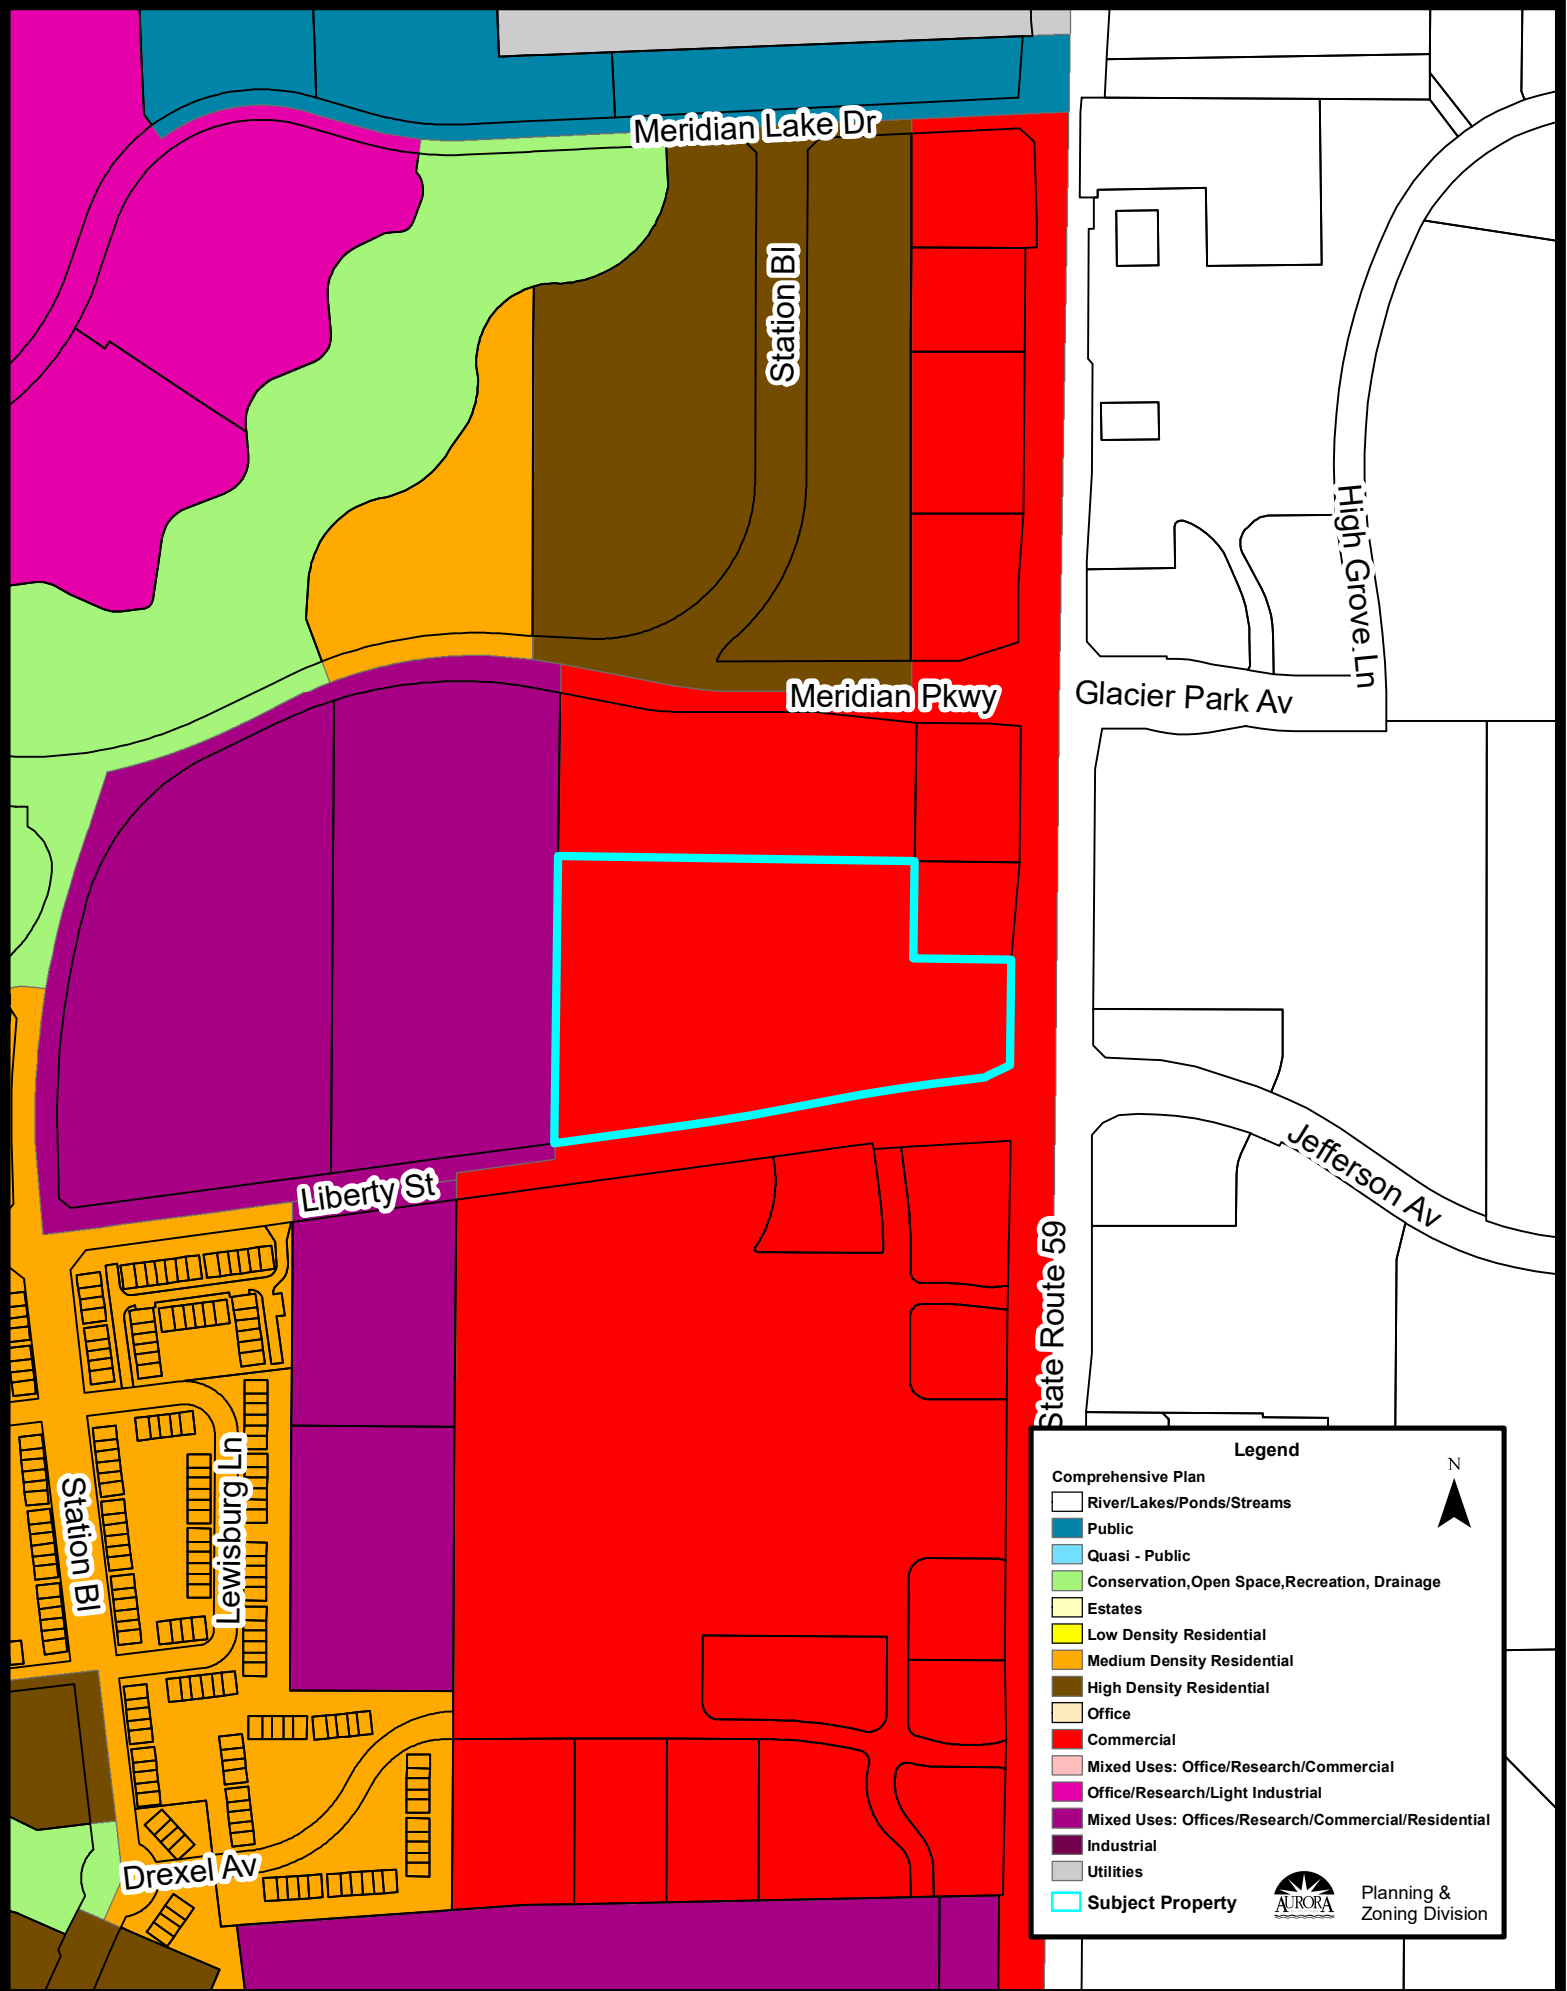

Station Bl

Meridian Pkwy

N State Route 59

Jefferson Av

Liberty St

**Legend**  
[Cyan Outline] Subject Property

 Planning & Zoning Division

Location Map (1:5,000):

**Zoning Map (1:5,000):**

**Legend**

-  Subject Property

 N

 Planning & Zoning Division

Comprehensive Plan (1:5,000):

**Legend**

Comprehensive Plan

- River/Lakes/Ponds/Streams
- Public
- Quasi - Public
- Conservation, Open Space, Recreation, Drainage
- Estates
- Low Density Residential
- Medium Density Residential
- High Density Residential
- Office
- Commercial
- Mixed Uses: Office/Research/Commercial
- Office/Research/Light Industrial
- Mixed Uses: Offices/Research/Commercial/Residential
- Industrial
- Utilities
- Subject Property