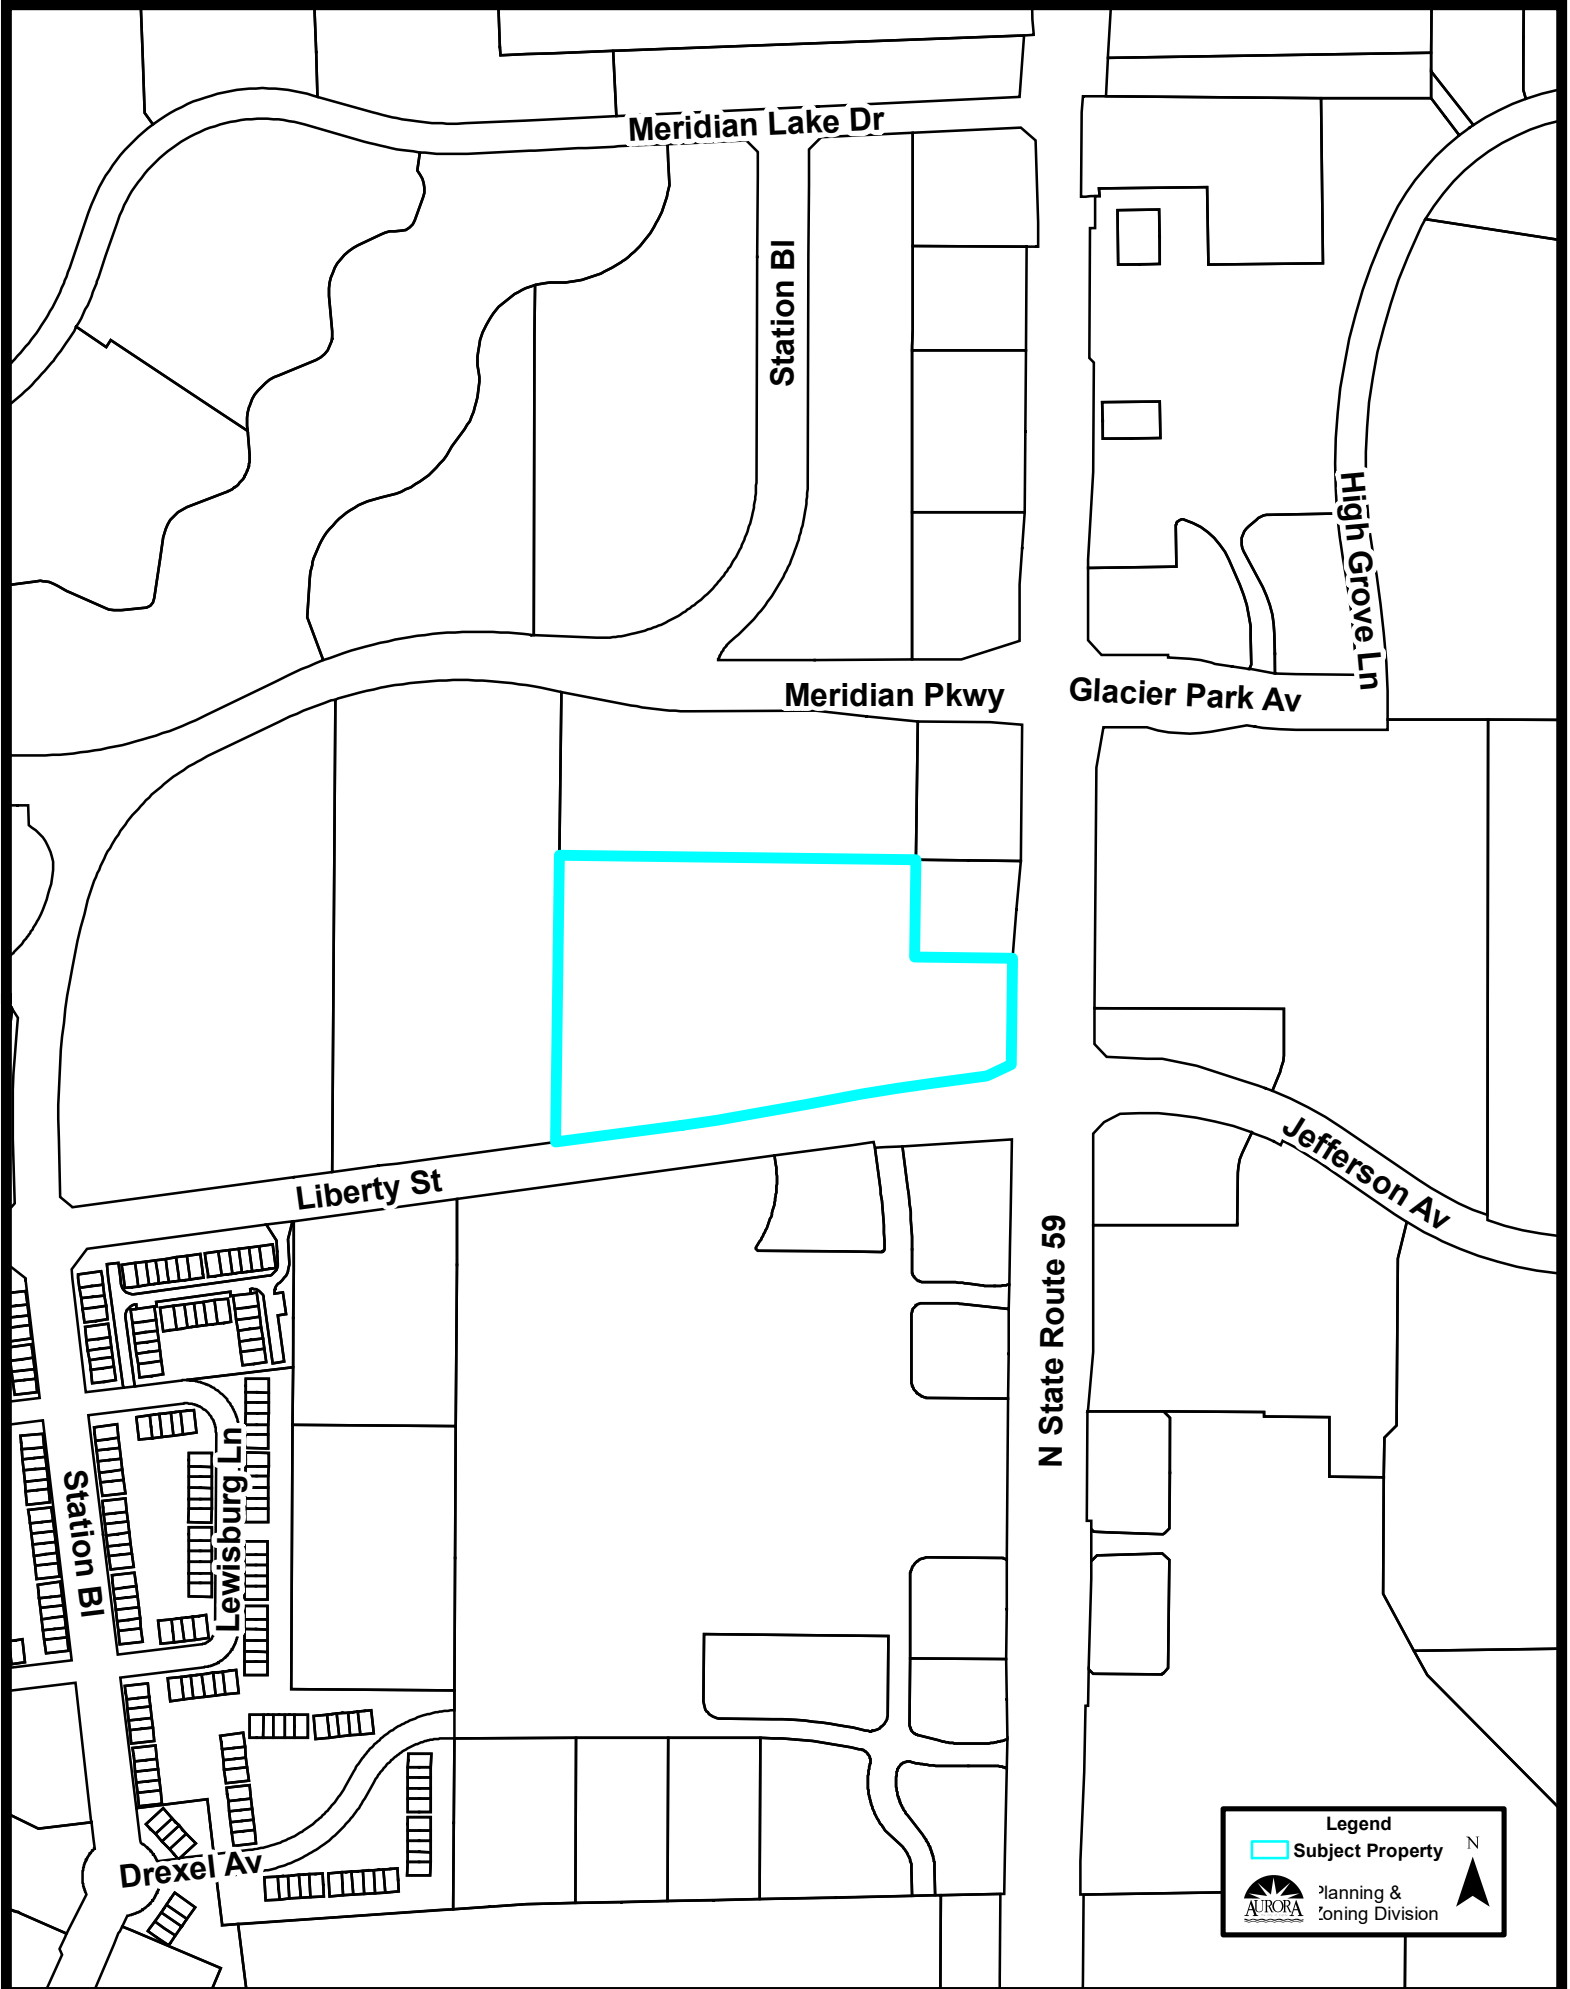

Station Bl

Meridian Pkwy

N State Route 59

Jefferson Av

Liberty St

**Legend**  
[Cyan Outline] Subject Property

 Planning & Zoning Division

Location Map (1:5,000):

**Zoning Map (1:5,000):**

**Legend**

-  Subject Property

 N

 Planning & Zoning Division

Comprehensive Plan (1:5,000):

**Legend**

Comprehensive Plan