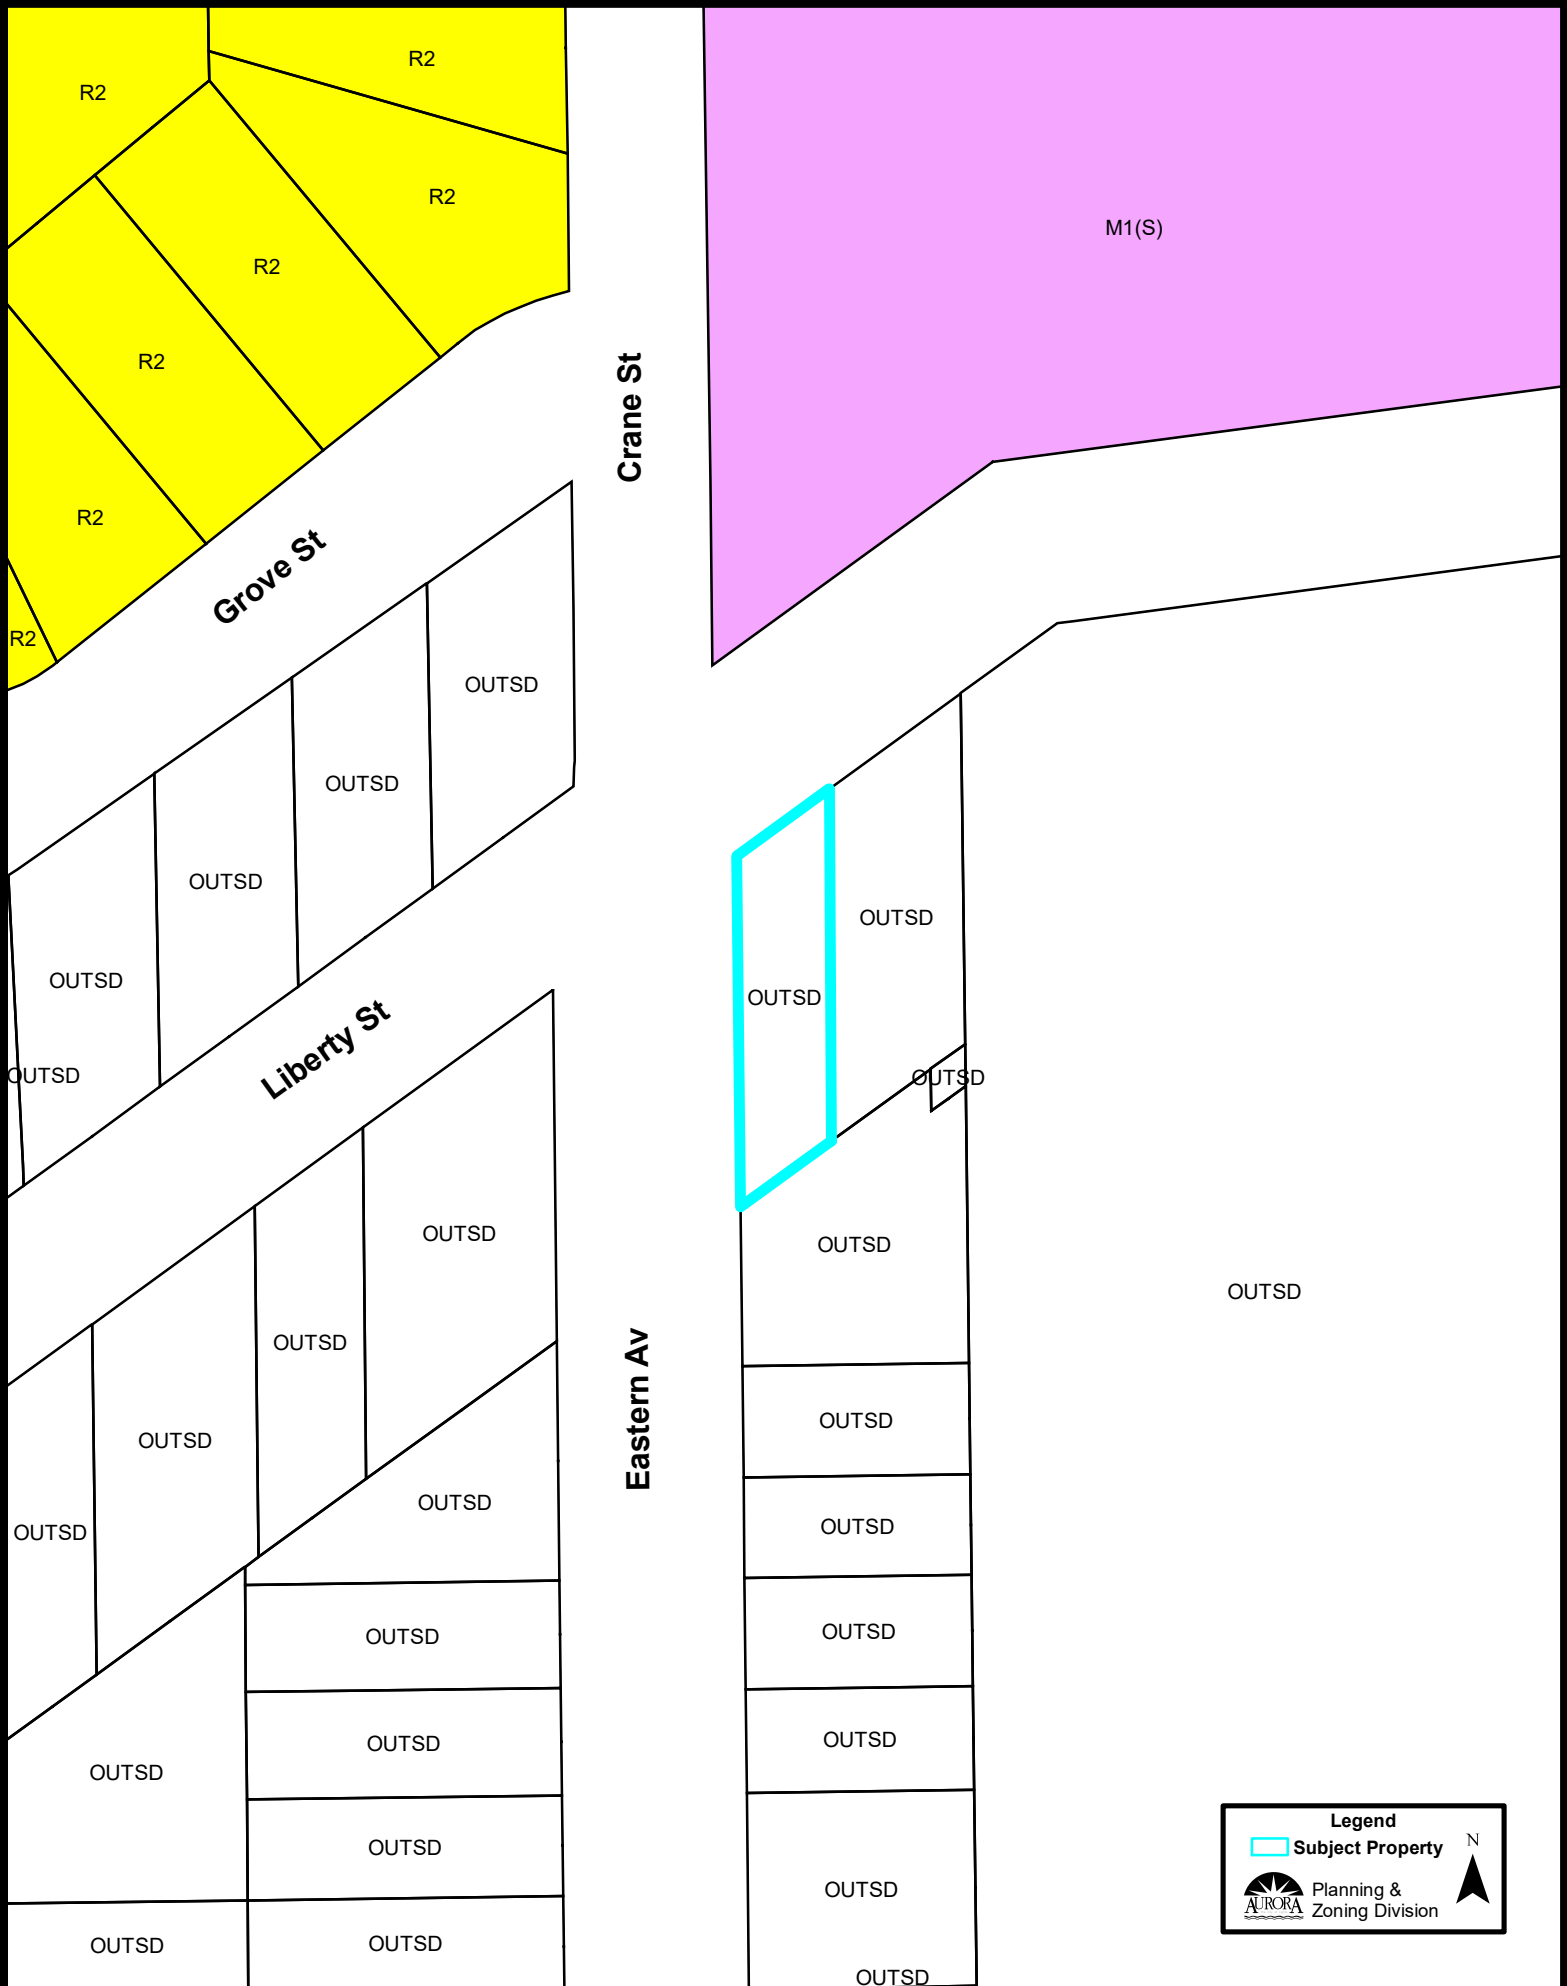

Aerial Map:

Zoning Map:

Legend

-  Subject Property

 Planning & Zoning Division

 N

Comprehensive Plan:

Legend

- Comprehensive Plan
- River/Lakes/Ponds/Streams
- Public
- Quasi - Public
- Conservation, Open Space, Recreation, Drainage
- Estates
- Low Density Residential
- Medium Density Residential
- High Density Residential
- Office
- Commercial
- Mixed Uses: Office/Research/Commercial
- Office/Research/Light Industrial
- Mixed Uses: Offices/Research/Commercial/Residential
- Industrial
- Utilities
- Subject Property

Planning & Zoning Division

Location Map:

Legend

-  Subject Property

 Planning & Zoning Division

 N