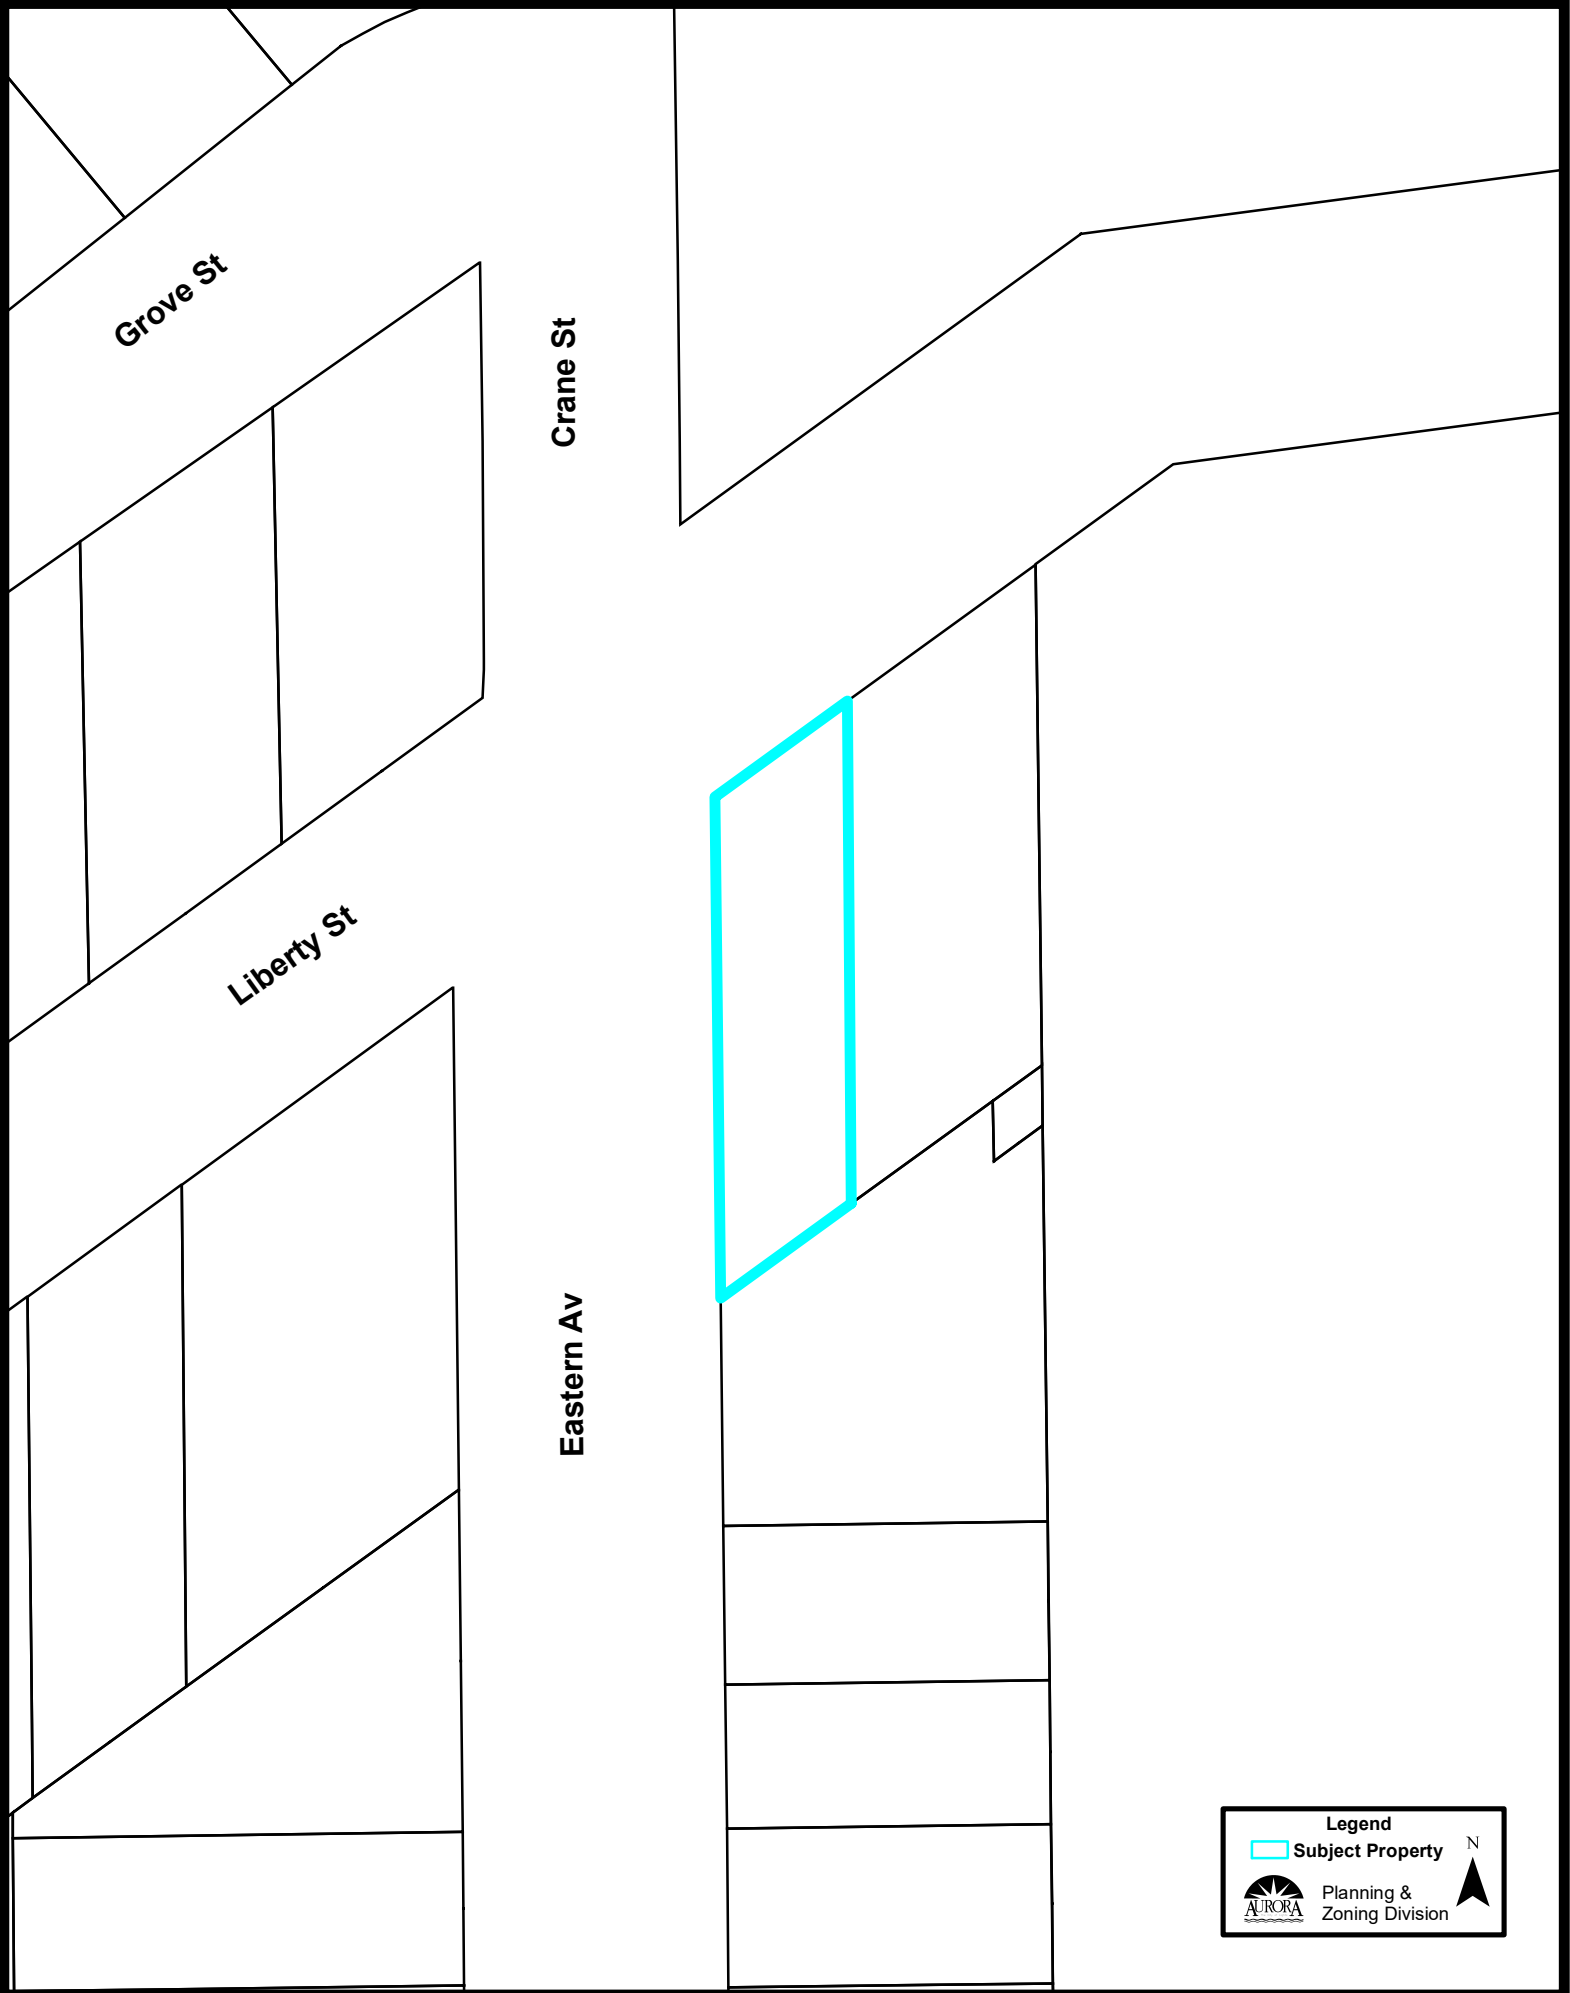

Aerial Map:

Zoning Map:

Legend

-  Subject Property

 Planning & Zoning Division

 N

Comprehensive Plan:

Legend

- Comprehensive Plan
- River/Lakes/Ponds/Streams
- Public
- Quasi - Public
- Conservation, Open Space, Recreation, Drainage
- Estates
- Low Density Residential
- Medium Density Residential
- High Density Residential
- Office
- Commercial
- Mixed Uses: Office/Research/Commercial
- Office/Research/Light Industrial
- Mixed Uses: Offices/Research/Commercial/Residential
- Industrial
- Utilities
- Subject Property

Planning & Zoning Division

Location Map:

Legend

-  Subject Property

 Planning & Zoning Division

 N