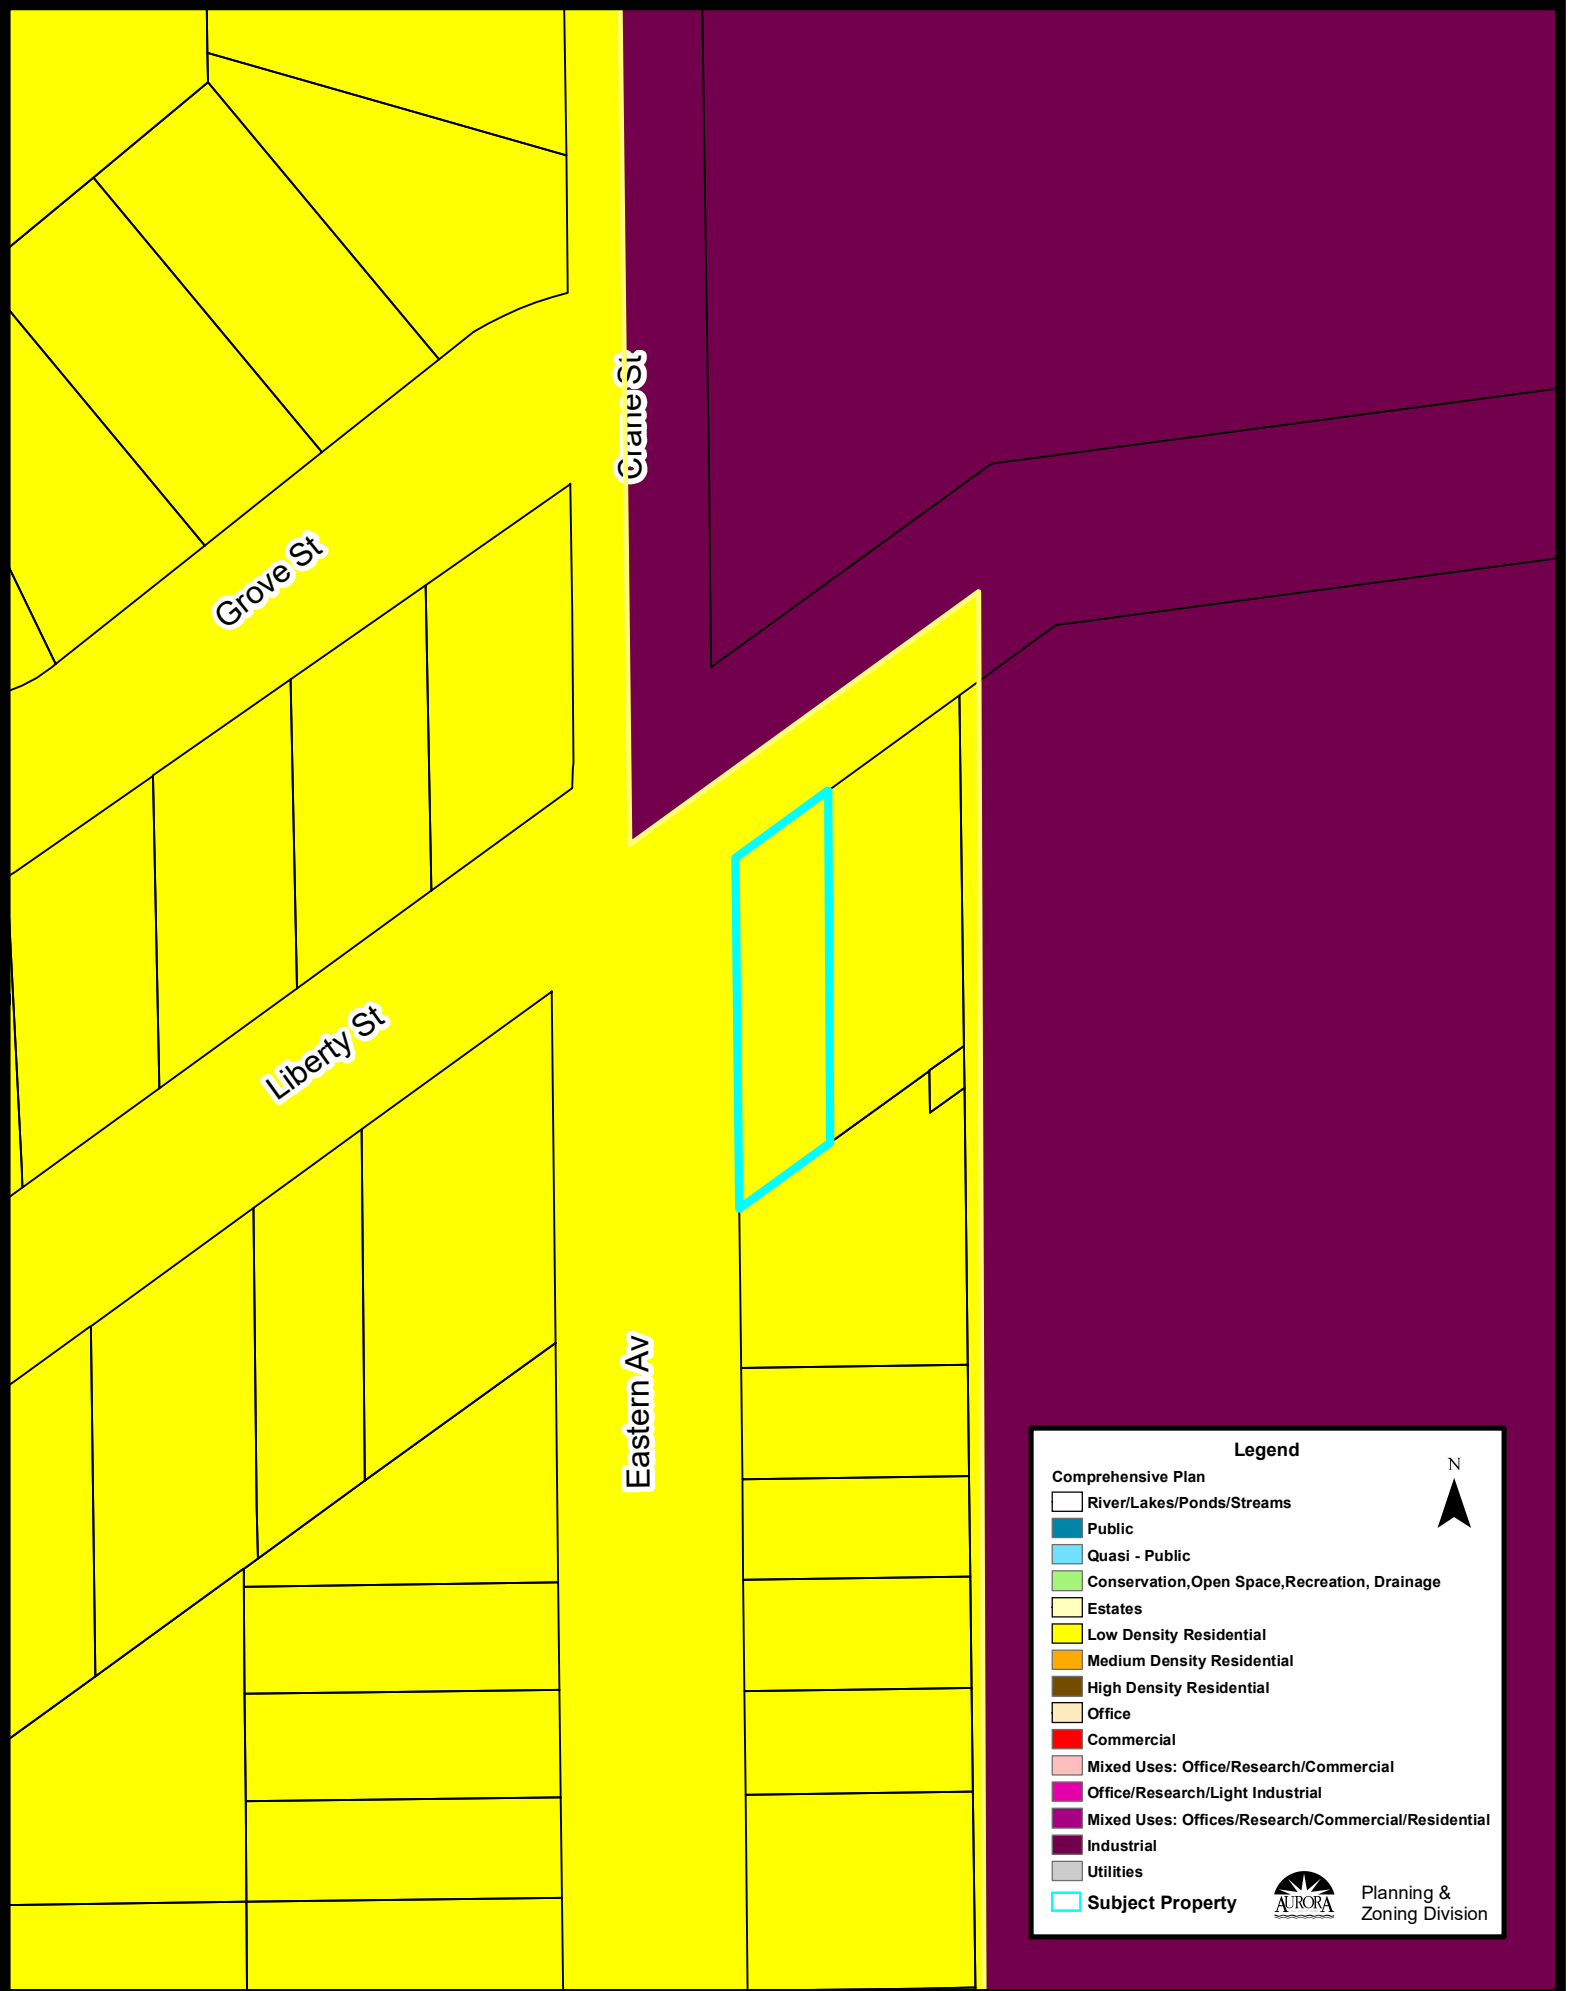

Aerial Map:

Zoning Map:

Legend

-  Subject Property

 Planning & Zoning Division

 N

Comprehensive Plan:

Legend

- Comprehensive Plan
- River/Lakes/Ponds/Streams
- Public
- Quasi - Public
- Conservation, Open Space, Recreation, Drainage
- Estates
- Low Density Residential
- Medium Density Residential
- High Density Residential
- Office
- Commercial
- Mixed Uses: Office/Research/Commercial
- Office/Research/Light Industrial
- Mixed Uses: Offices/Research/Commercial/Residential
- Industrial
- Utilities
- Subject Property

Planning & Zoning Division

Location Map:

Legend

-  Subject Property

 Planning & Zoning Division

 N