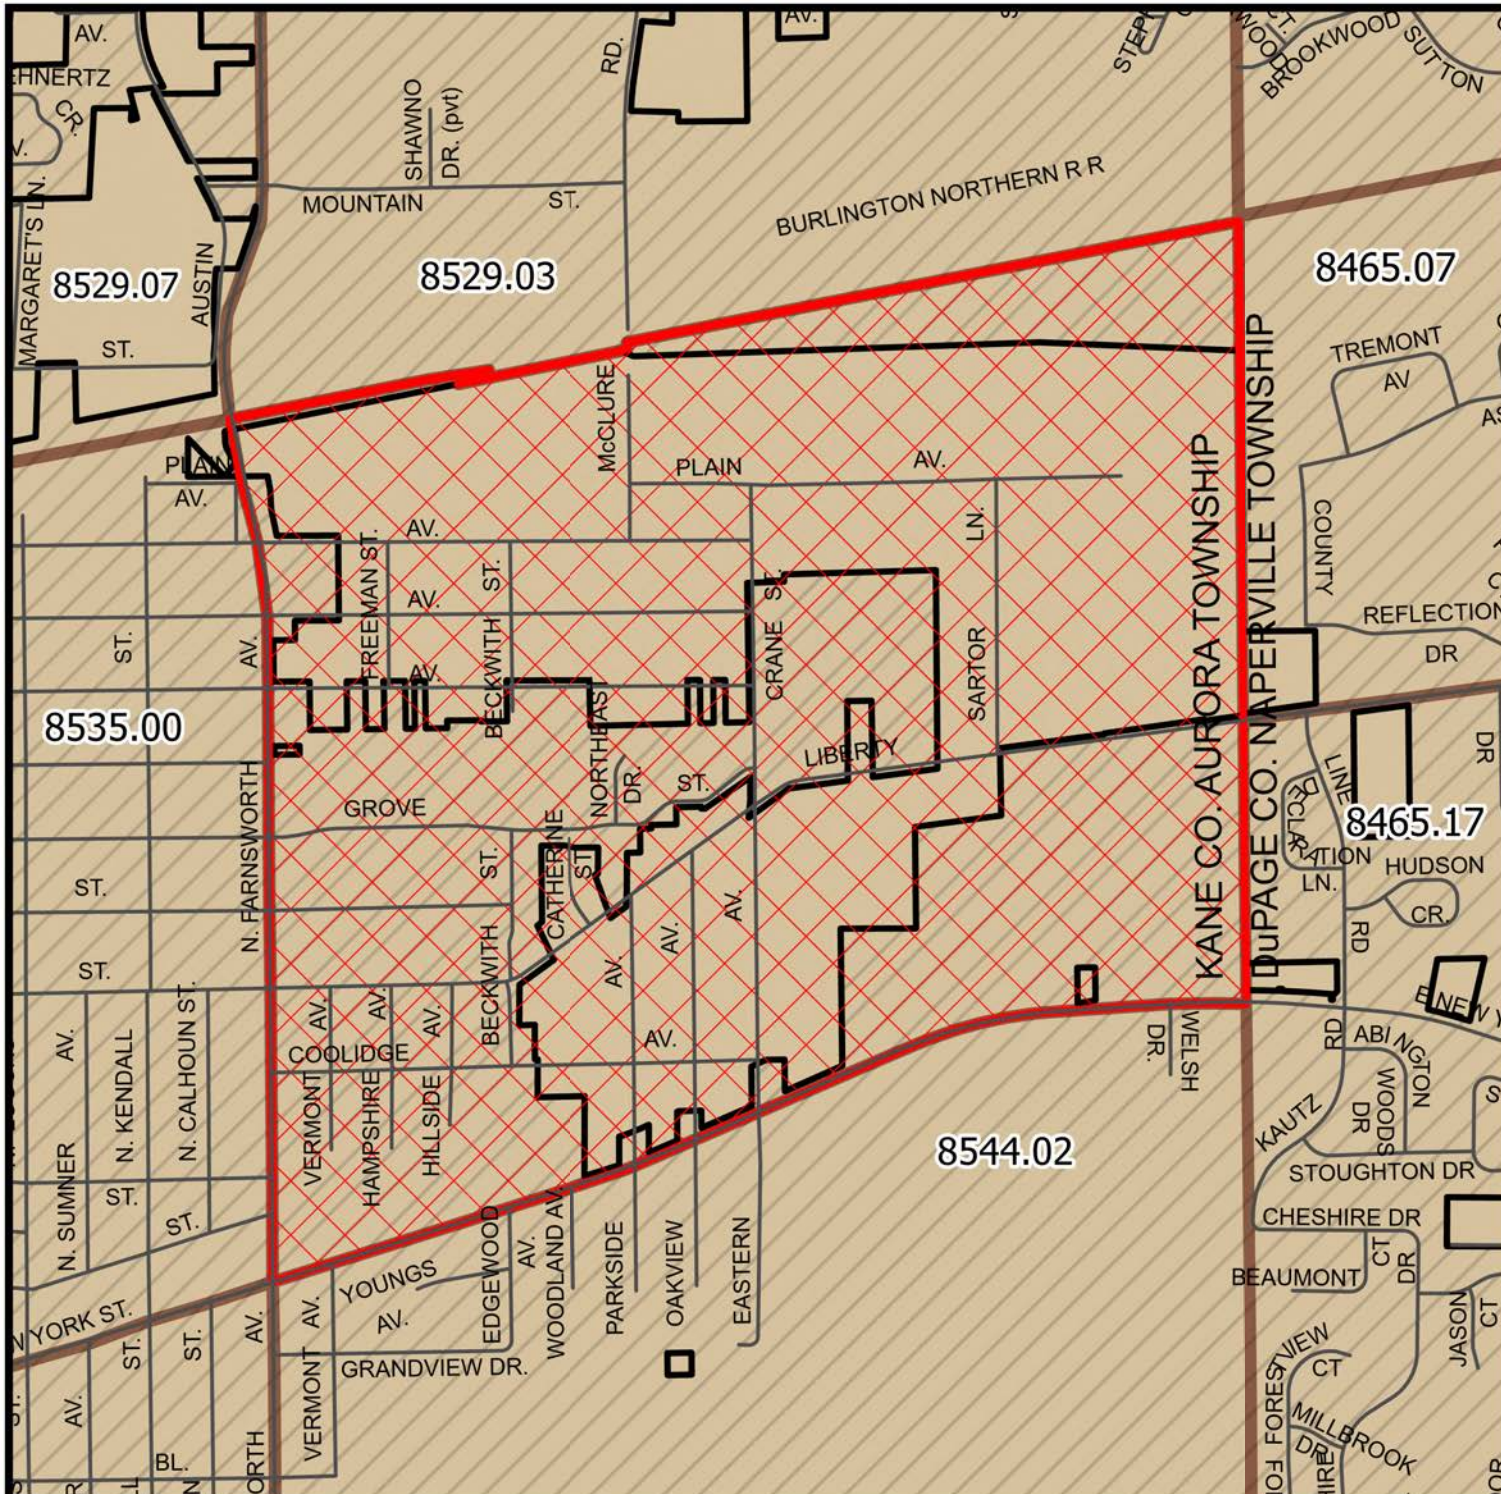

City of Aurora
2500' Scale

Approved Census Tract Area 8529.04

Legend

- Tract 8529.04
- 2020 Census Tracts
- City Limits
- Streets