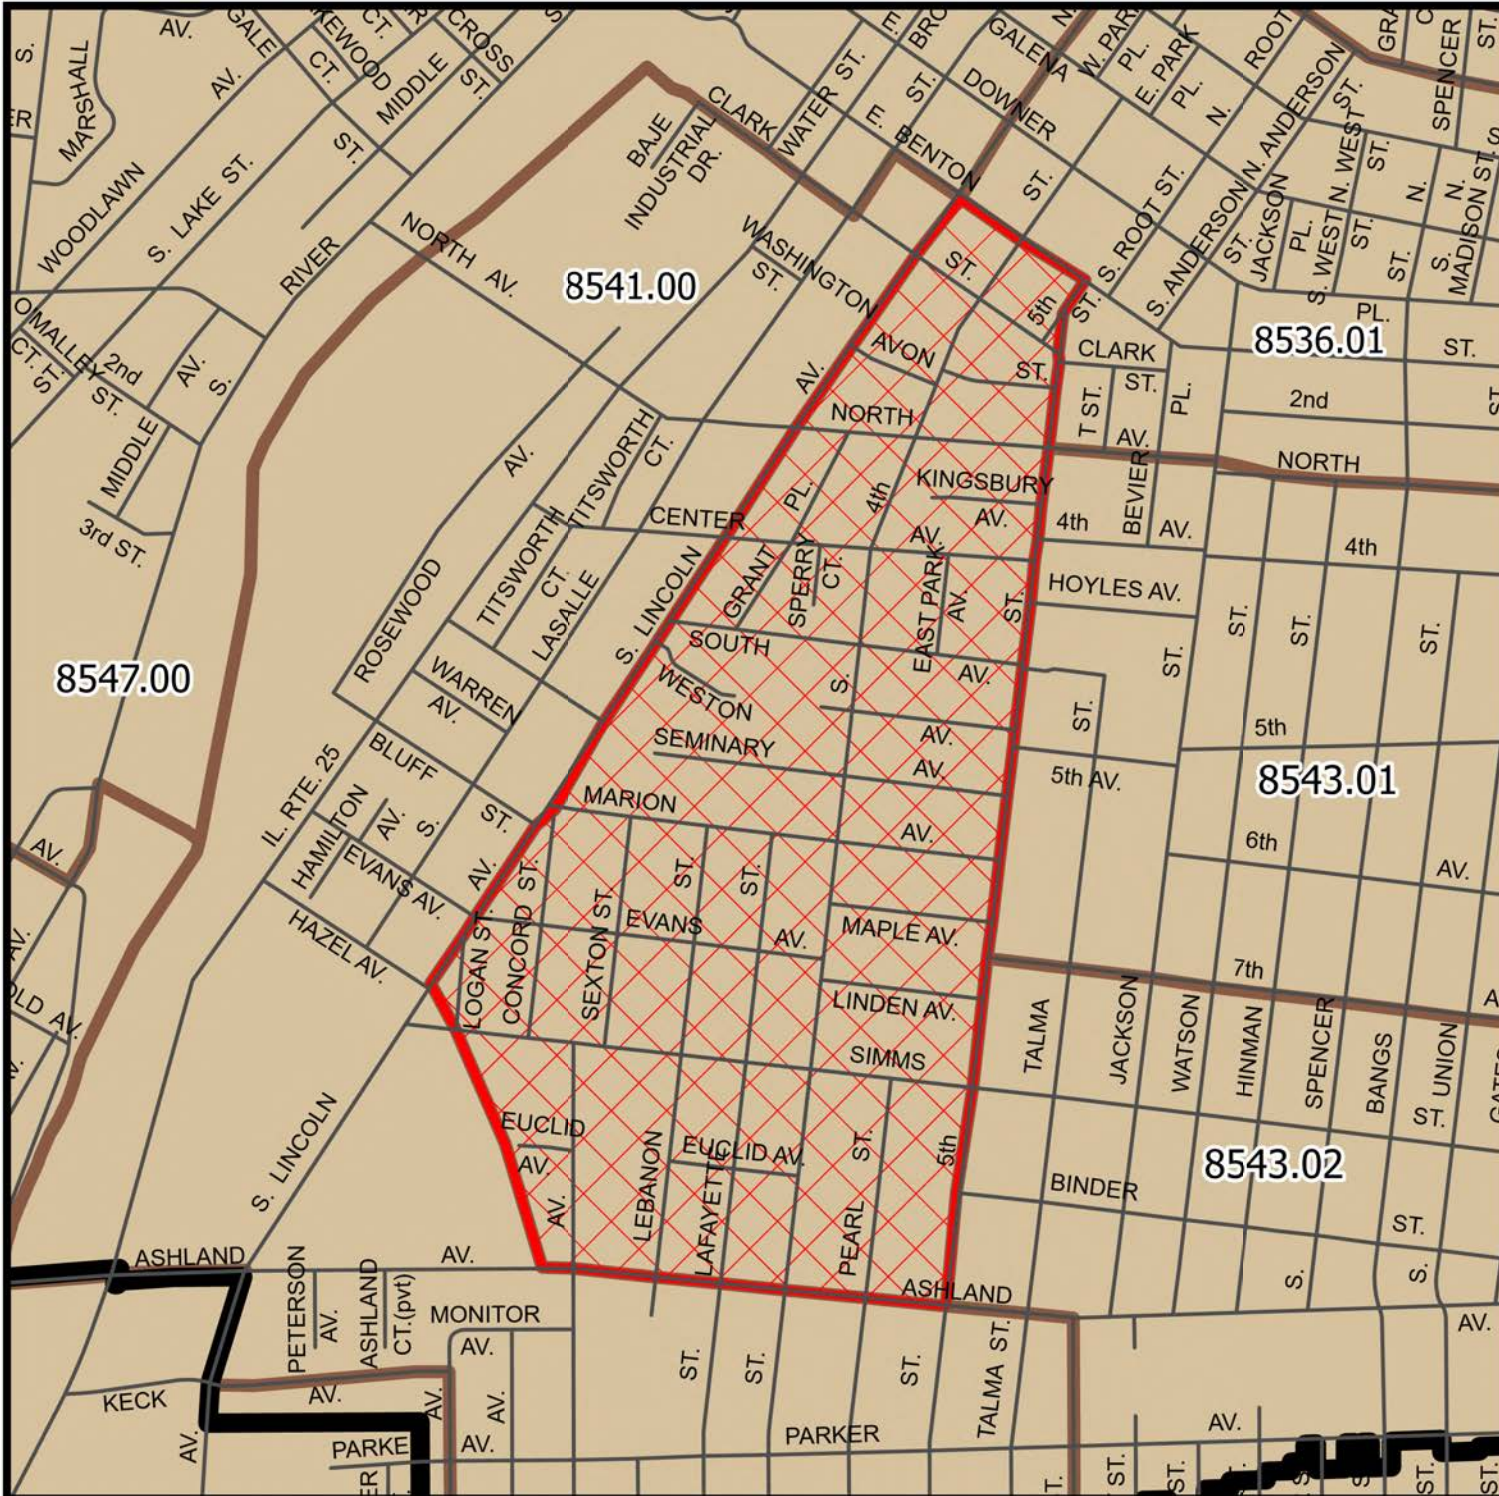

City of Aurora
2500' Scale

Approved Census Tract Area 8542.00

Legend

- Tract 8542.00
- 2020 Census Tracts
- Streets