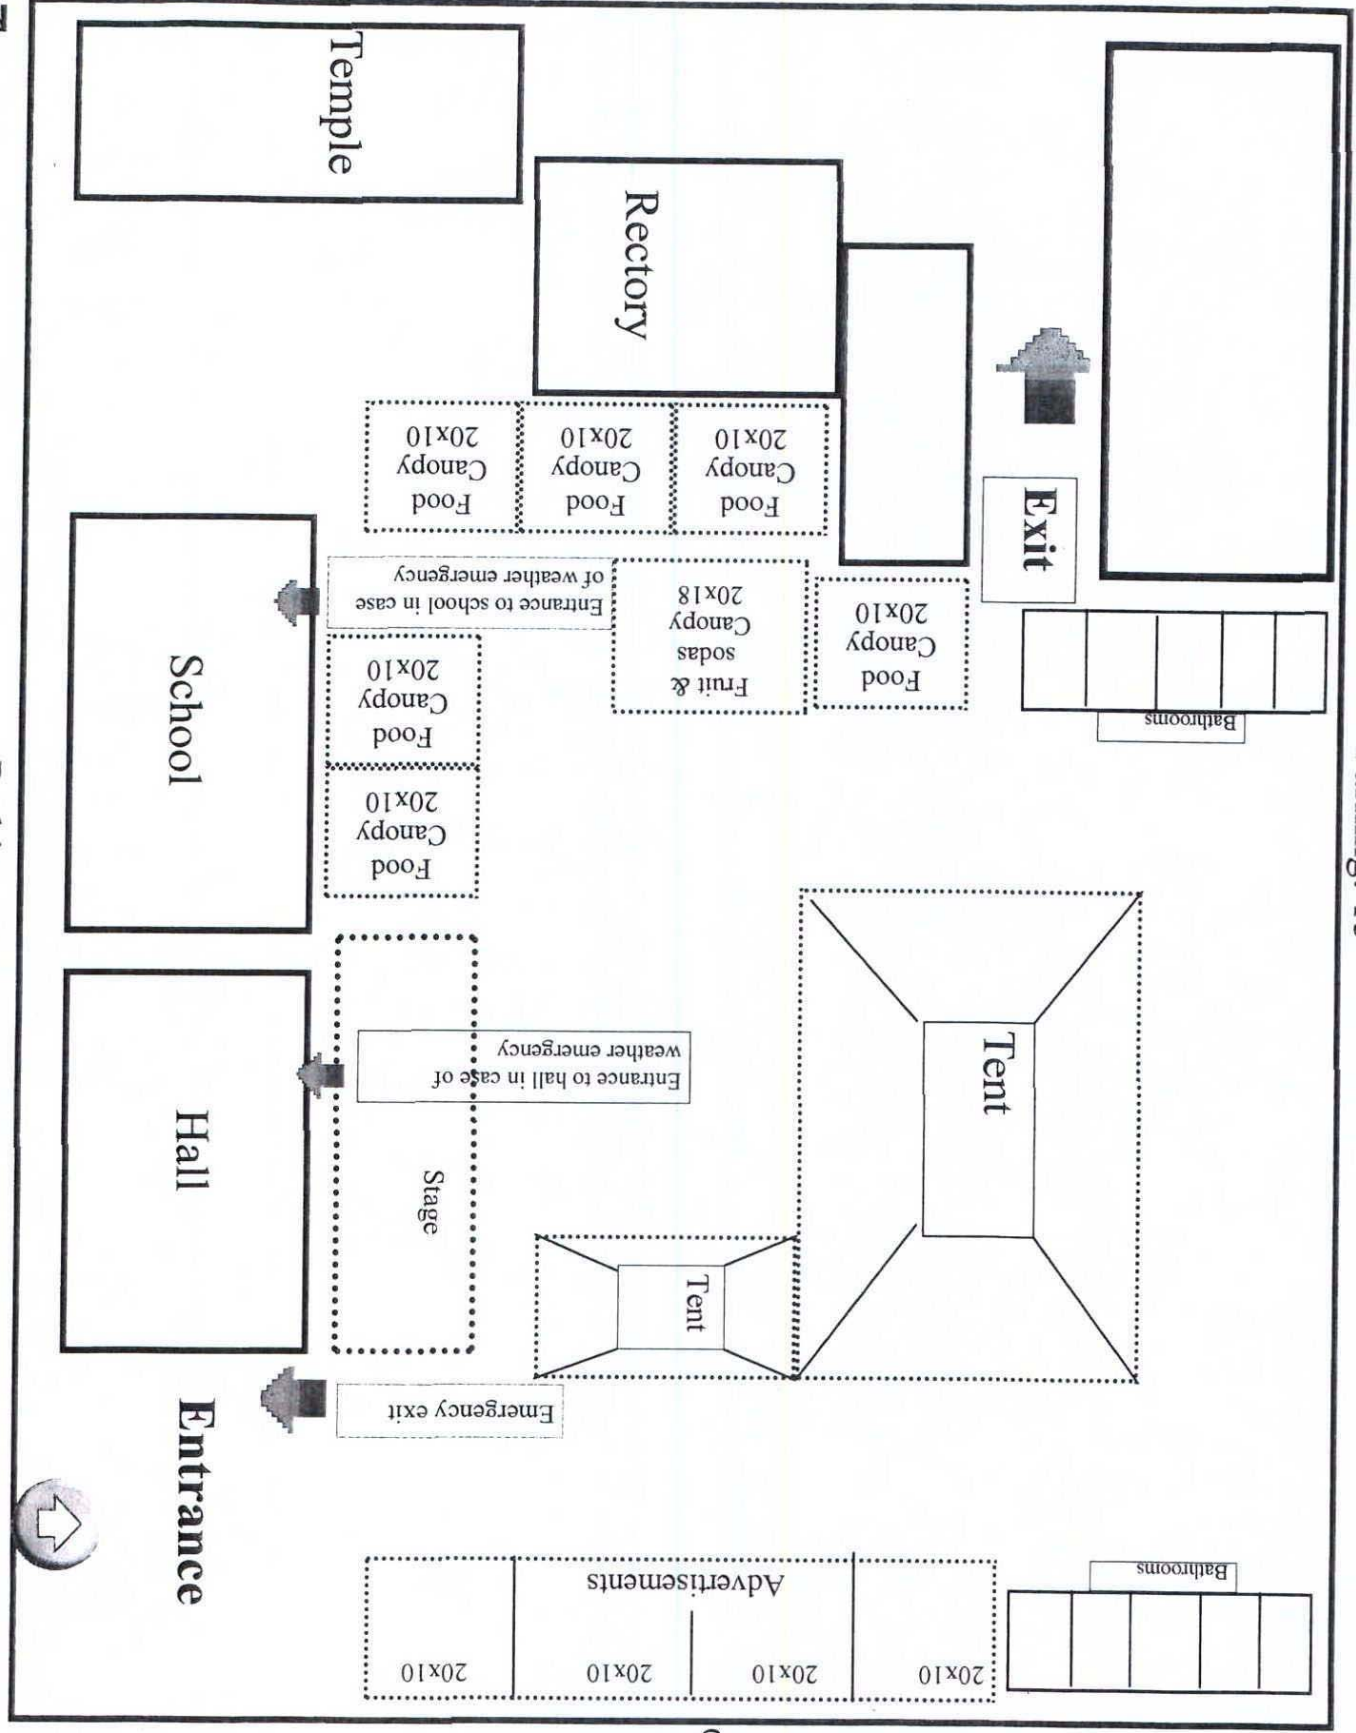

Superior st.

Parking: 15

Root st.

Parking: 15

Liberty st.

Parking: 15

High st.

Parking: 15

Root st.

Entrance

Hall

School

Temple

Rectory

Tent

Tent

Exit

Bathrooms

Bathrooms

20x10

Advertisements

20x10

20x10

20x10

Fruit & sodas 20x18

Food Canopy 20x10

Bathrooms

Bathrooms

High st

Entrance

Emergency Exit

Daleiden Building