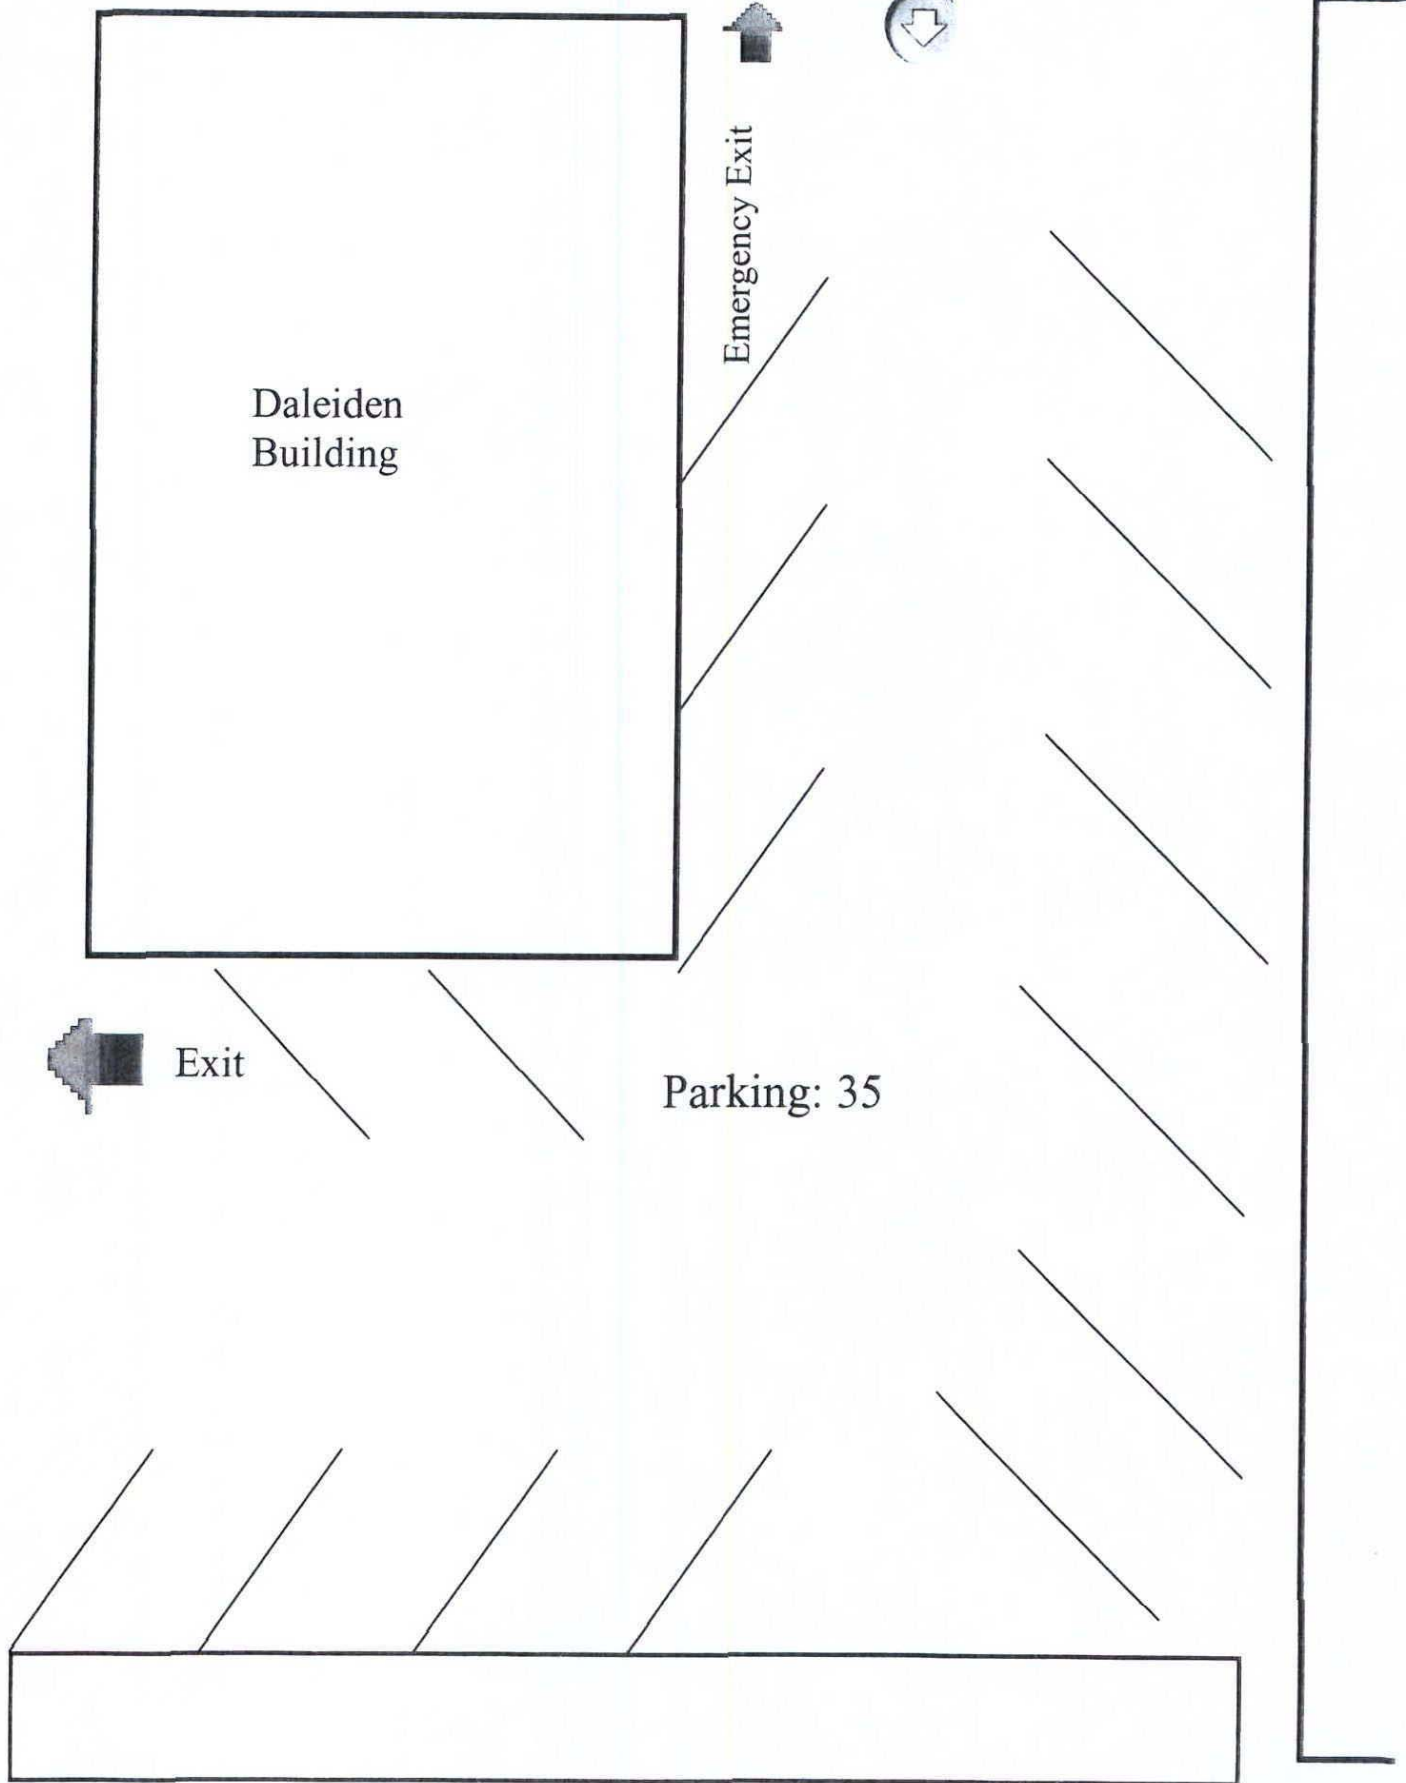

High st

Entrance

Emergency Exit

Daleiden Building

Liberty st

Exit

Parking: 35