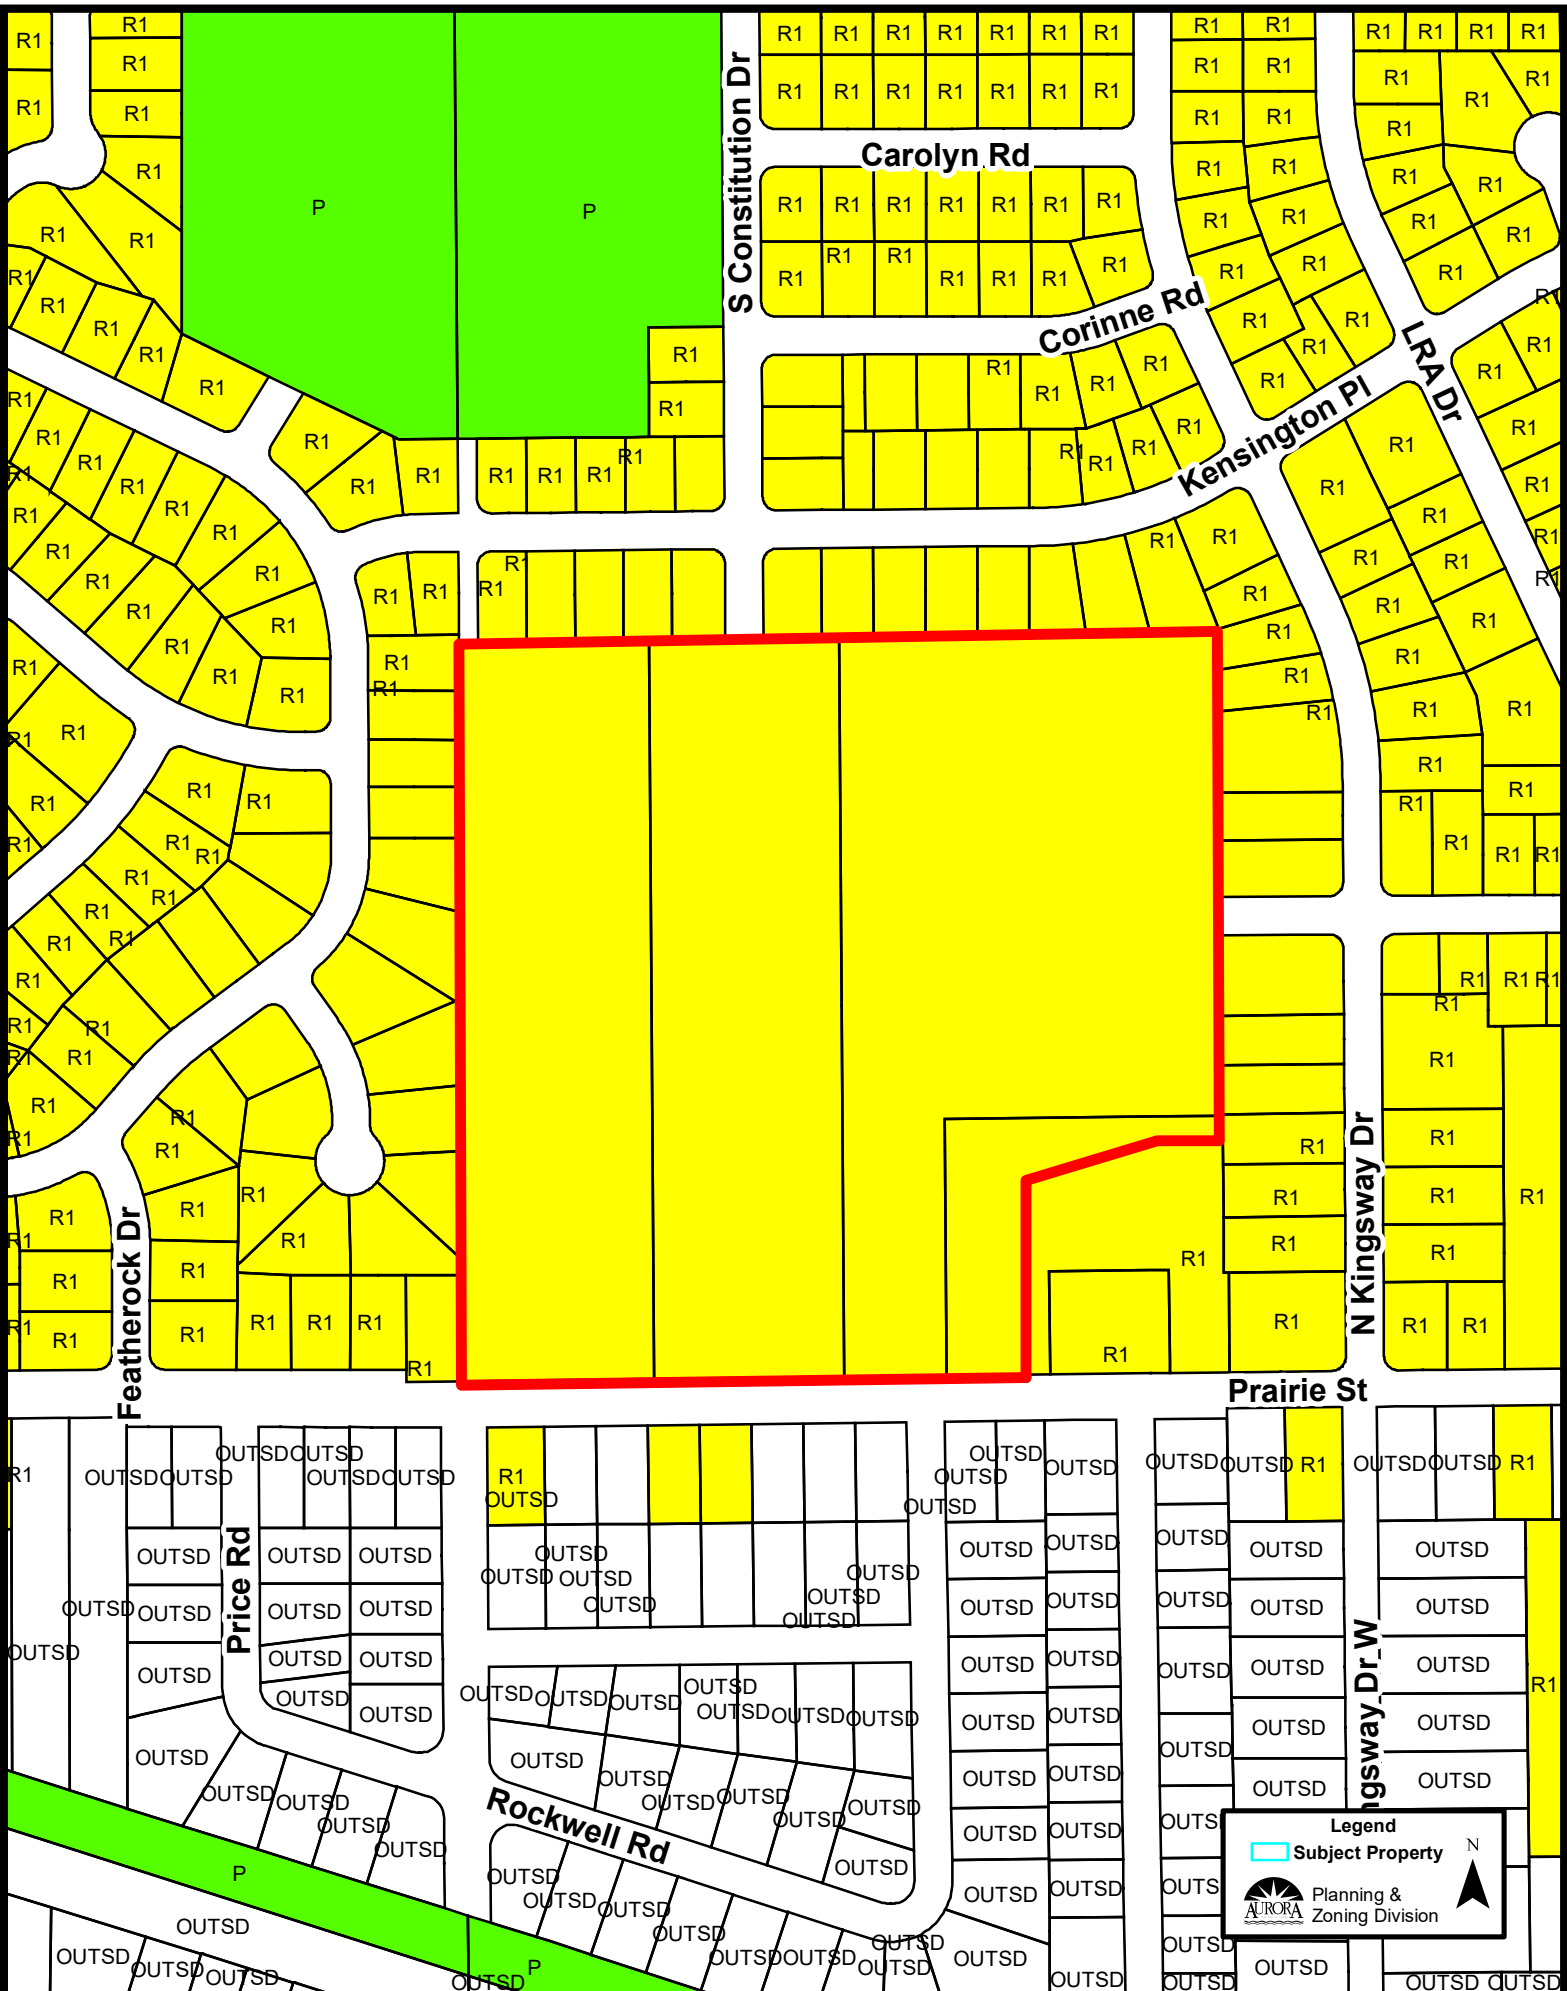

Zoning Map (1:4,000):

**Legend**

- Subject Property

Planning & Zoning Division

Comprehensive Plan (1:4,000):

**Legend**

Comprehensive Plan

- River/Lakes/Ponds/Streams
- Public
- Quasi - Public
- Conservation, Open Space, Recreation, Drainage
- Estates
- Low Density Residential
- Medium Density Residential
- High Density Residential
- Office
- Commercial
- Mixed Uses: Office/Research/Commercial
- Office/Research/Light Industrial
- Mixed Uses: Offices/Research/Commercial/Residential
- Industrial
- Utilities
- Subject Property

N

Planning & Zoning Division

Location Map (1:4:000):

**Legend**

-  Subject Property

 Planning & Zoning Division

N 