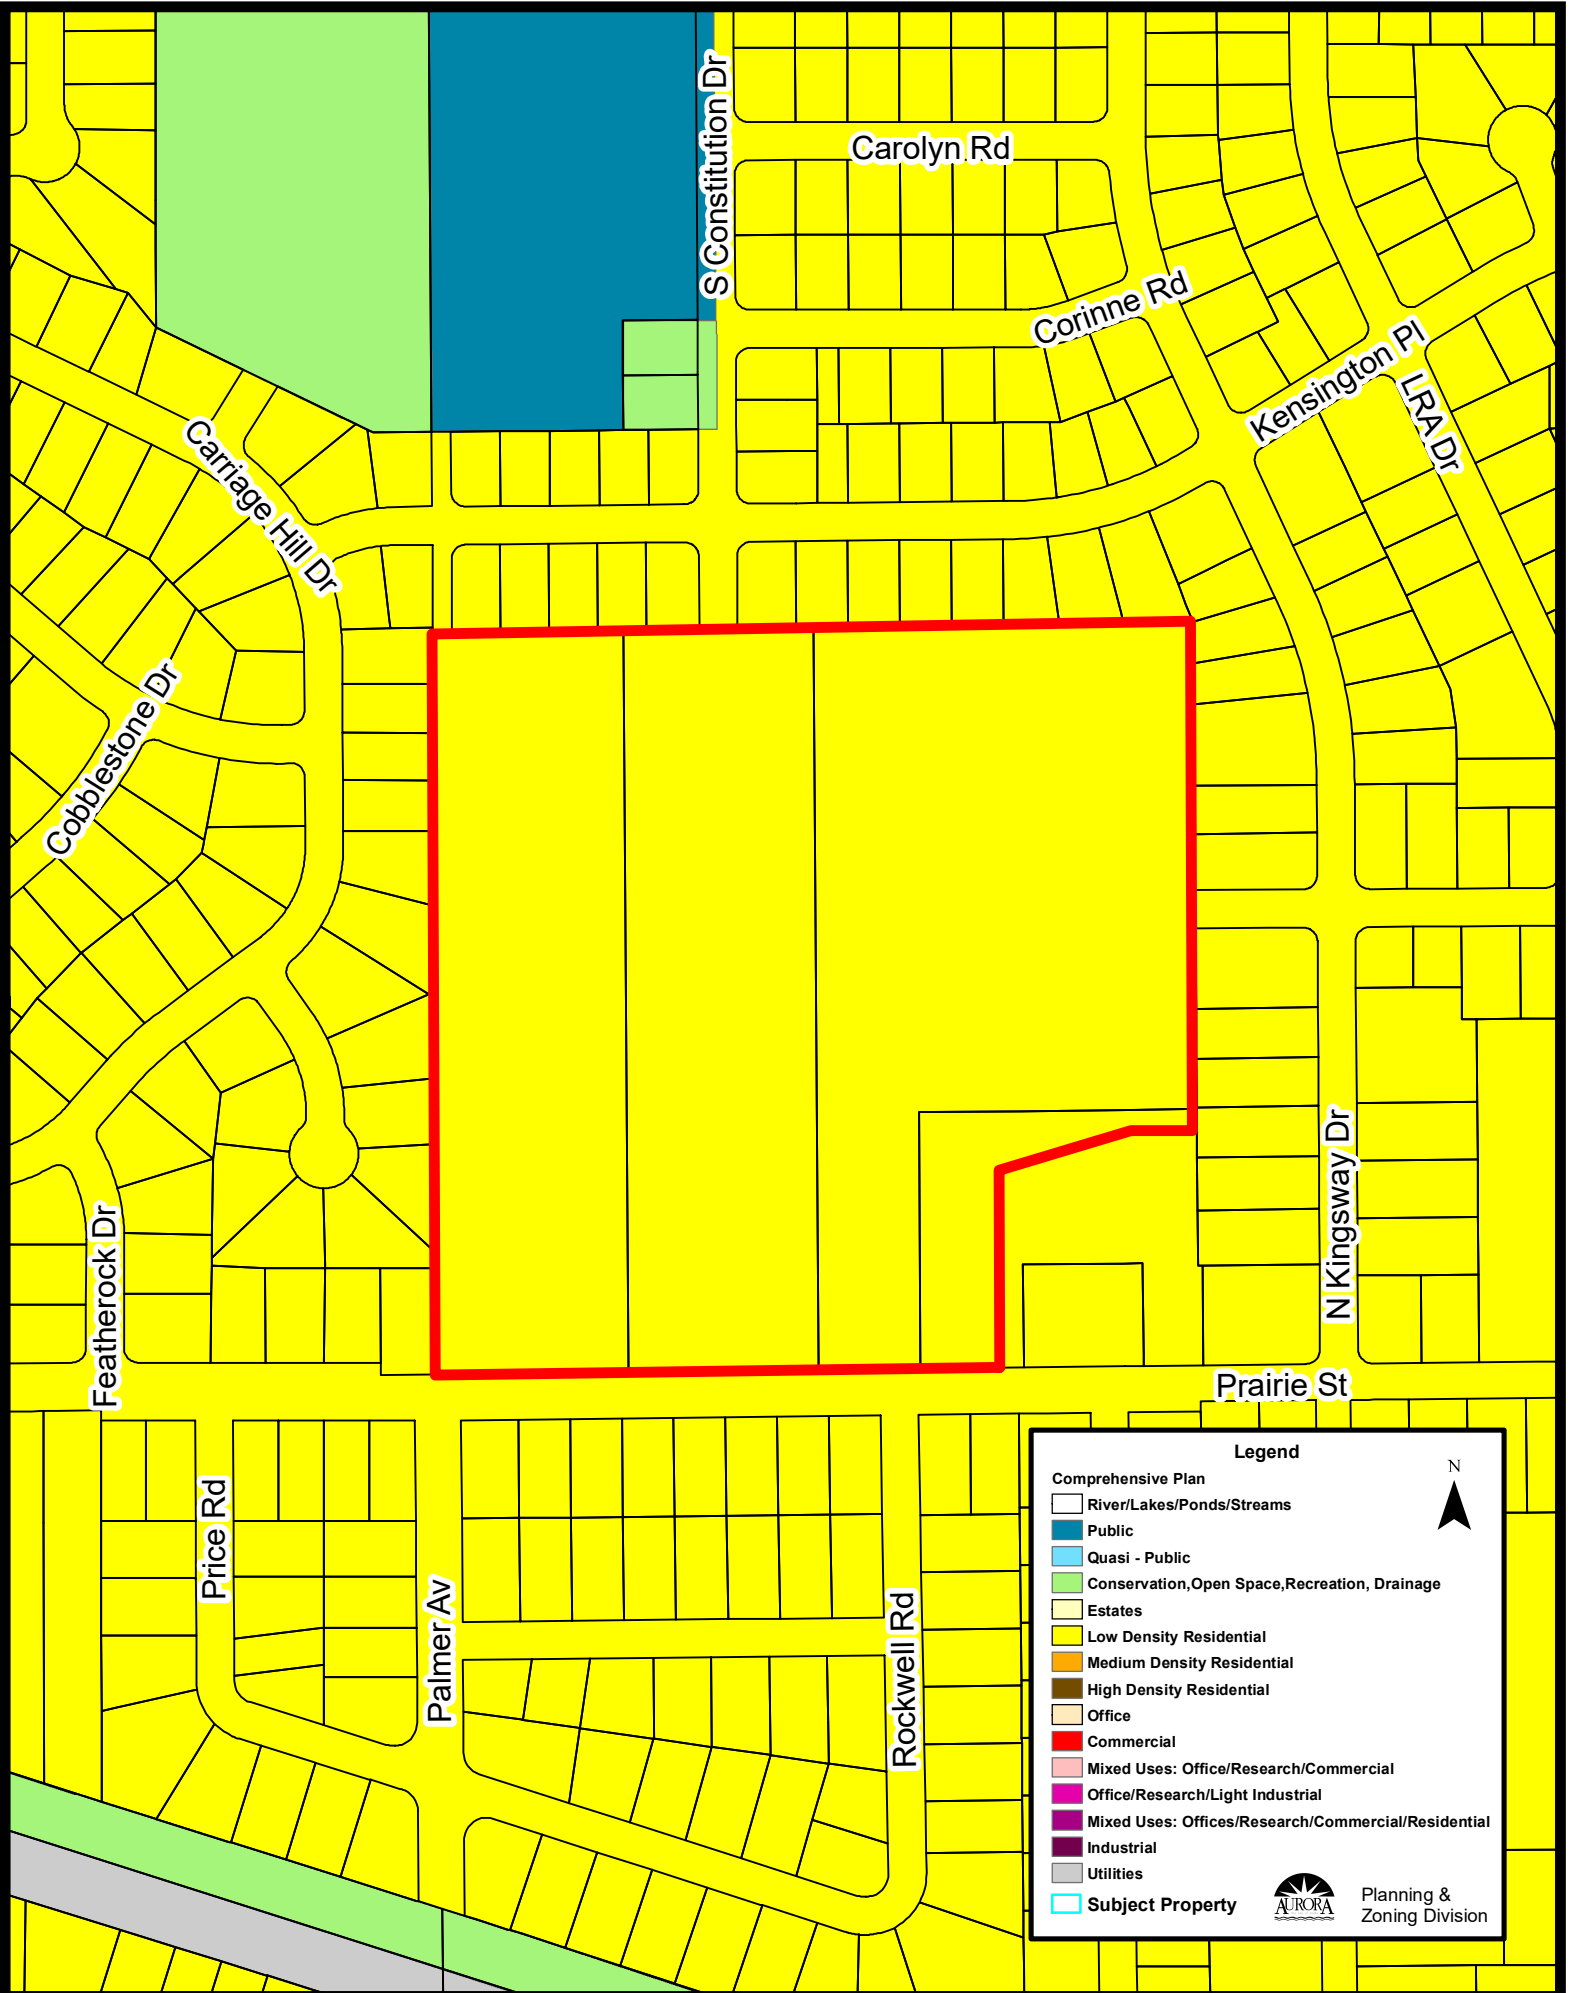

Zoning Map (1:4,000):

**Legend**

- Subject Property

Planning & Zoning Division

Comprehensive Plan (1:4,000):

**Legend**

Comprehensive Plan

- River/Lakes/Ponds/Streams
- Public
- Quasi - Public
- Conservation, Open Space, Recreation, Drainage
- Estates
- Low Density Residential
- Medium Density Residential
- High Density Residential
- Office
- Commercial
- Mixed Uses: Office/Research/Commercial
- Office/Research/Light Industrial
- Mixed Uses: Offices/Research/Commercial/Residential
- Industrial
- Utilities
- Subject Property

N

Planning & Zoning Division

Location Map (1:4:000):

**Legend**

-  Subject Property

 Planning & Zoning Division

N 