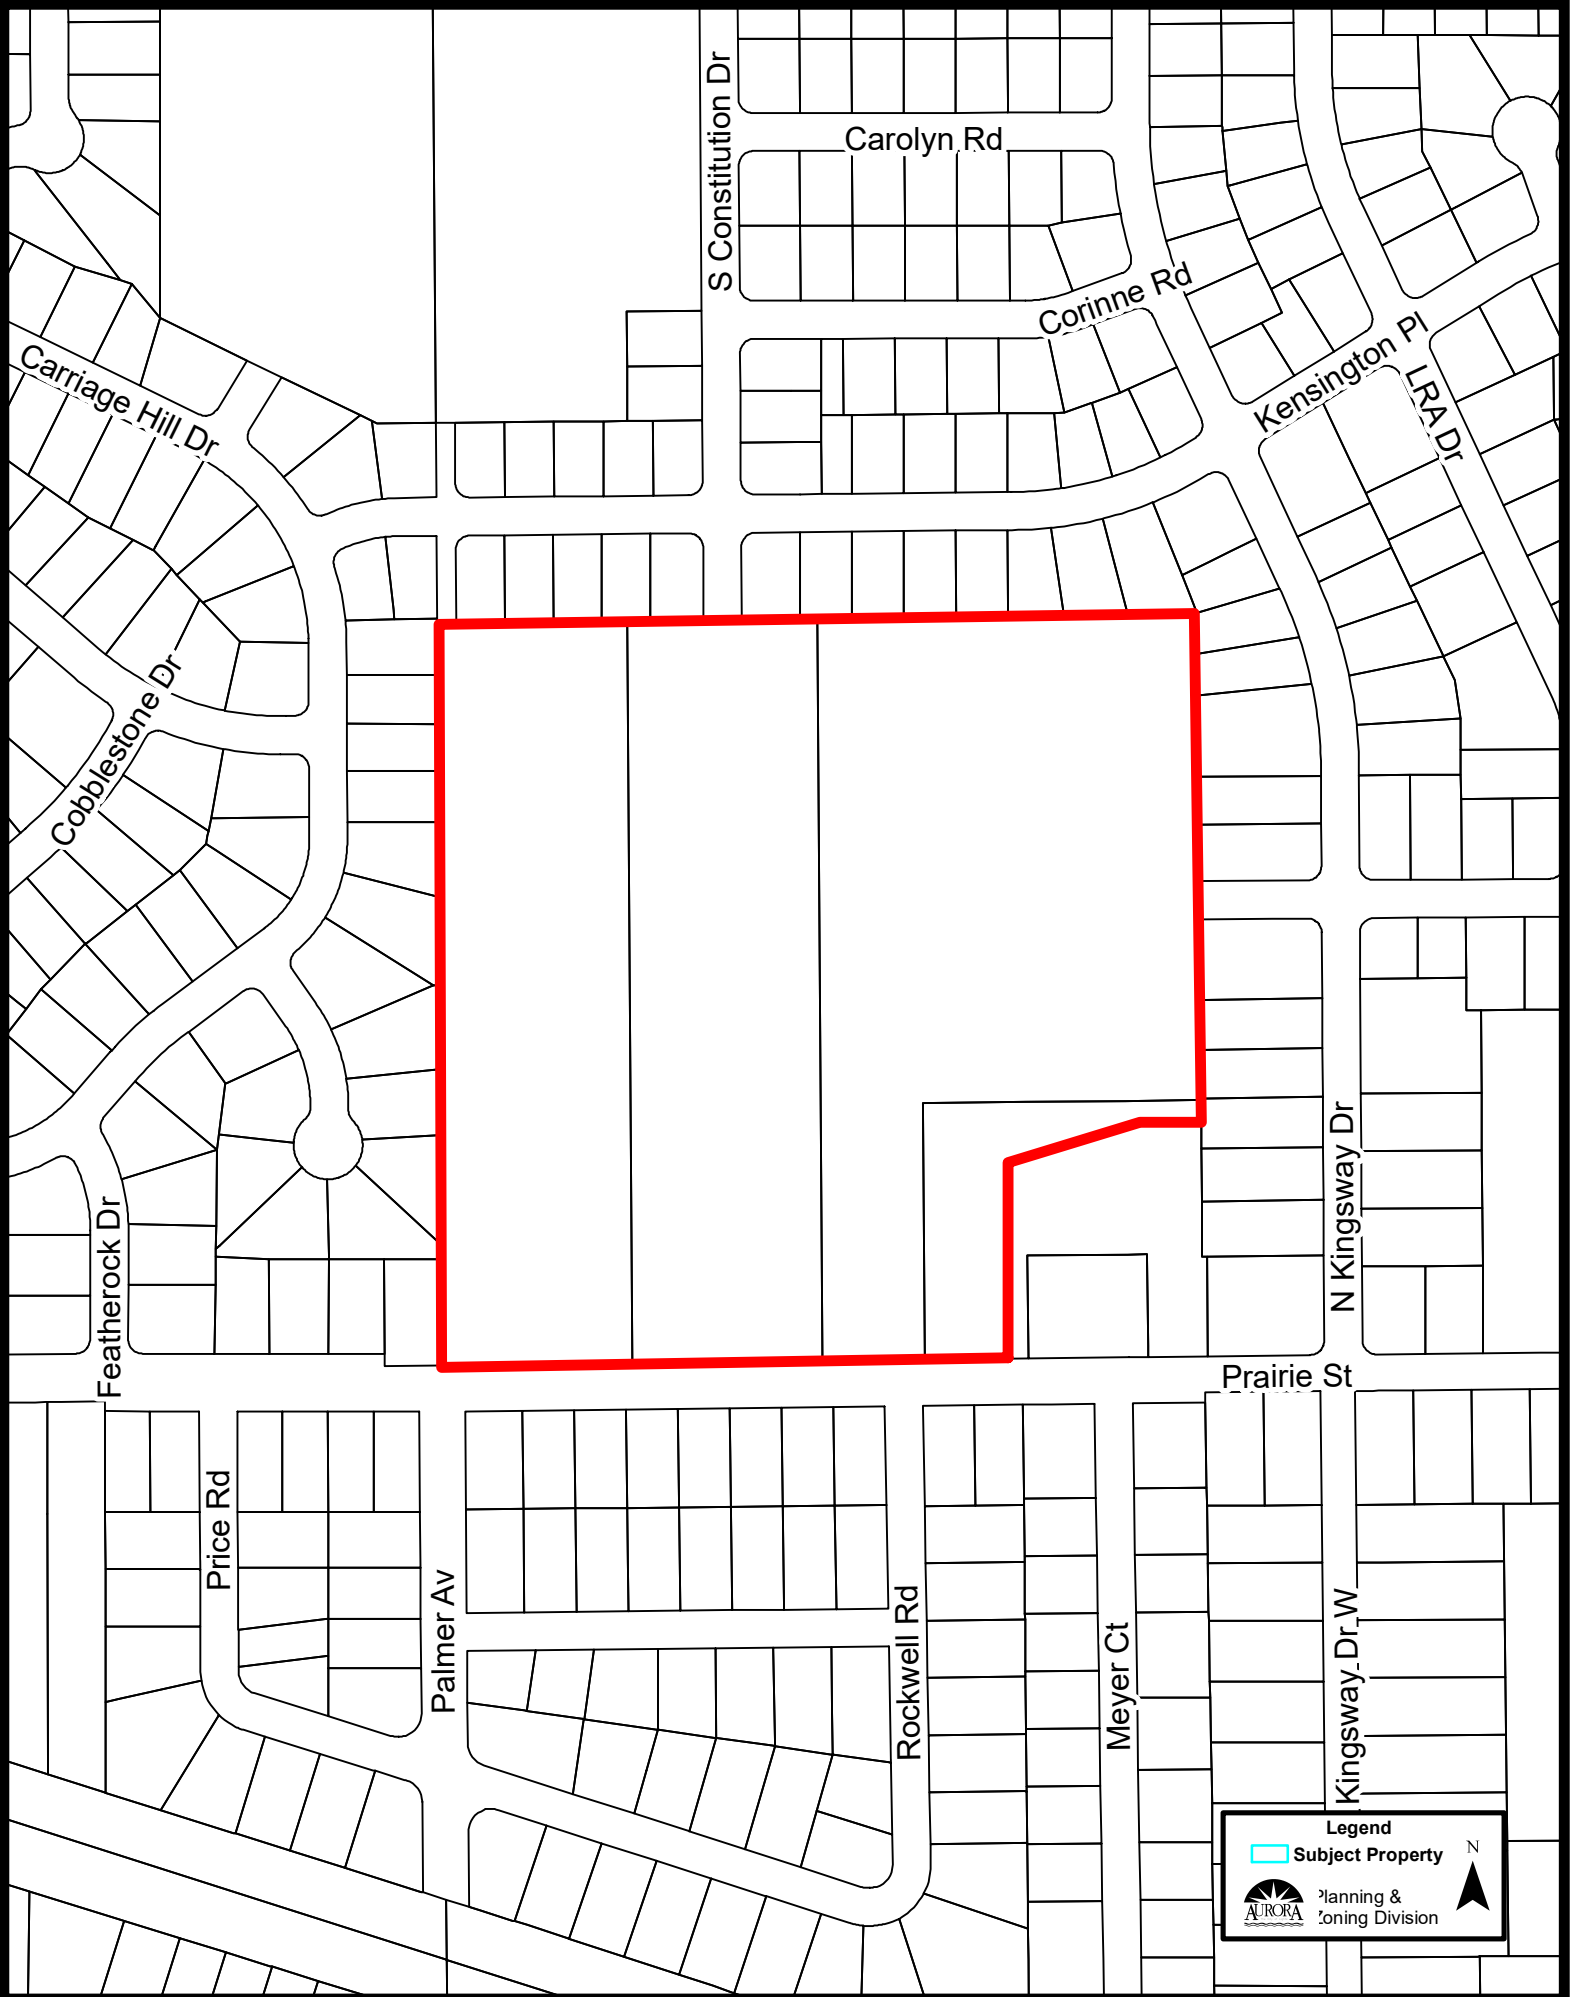

Zoning Map (1:4,000):

**Legend**

- Subject Property

Planning & Zoning Division

Comprehensive Plan (1:4,000):

**Legend**

Comprehensive Plan

- River/Lakes/Ponds/Streams
- Public
- Quasi - Public
- Conservation, Open Space, Recreation, Drainage
- Estates
- Low Density Residential
- Medium Density Residential
- High Density Residential
- Office
- Commercial
- Mixed Uses: Office/Research/Commercial
- Office/Research/Light Industrial
- Mixed Uses: Offices/Research/Commercial/Residential
- Industrial
- Utilities
- Subject Property

N

Planning & Zoning Division

Location Map (1:4:000):

**Legend**

-  Subject Property

 Planning & Zoning Division

N 