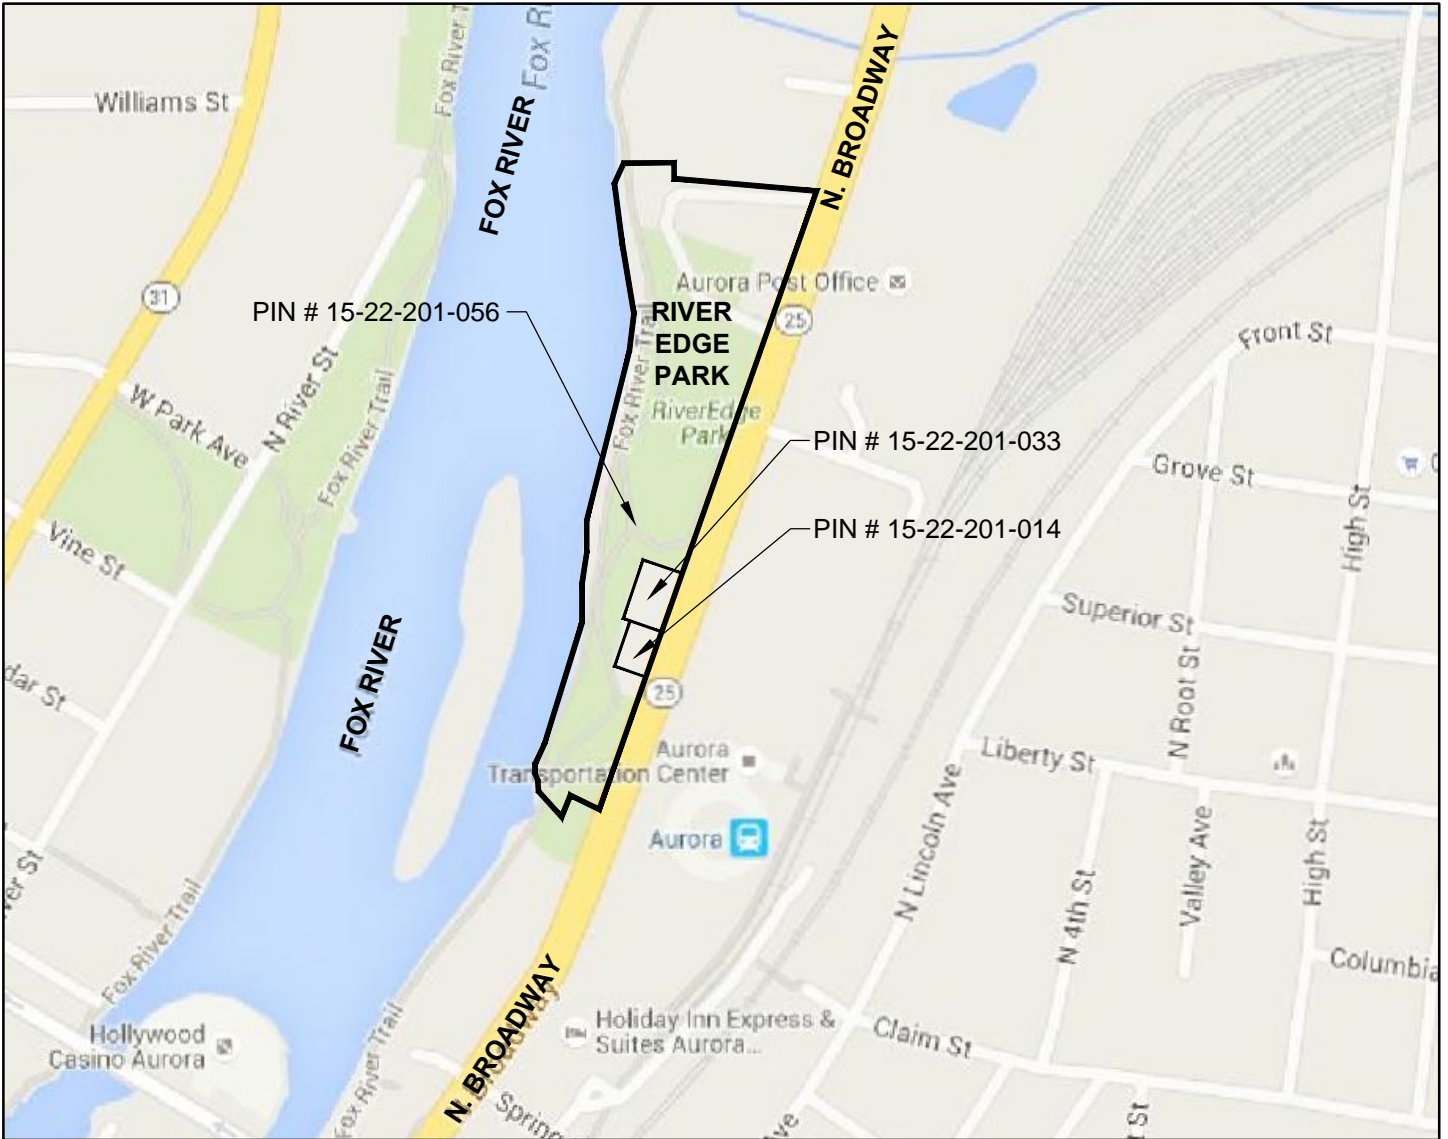

EXHIBIT A

GROUNDWATER USE RESTRICTION ORDINANCE AREA

IMAGE AND INFORMATION SOURCE: USGS AURORA NORTH QUADRANGLE, ILLINOIS, 7.5 MINUTE SERIES & GOOGLE MAPS.

LEGEND

— GROUNDWATER USE RESTRICTION ORDINANCE AREA BOUNDARY