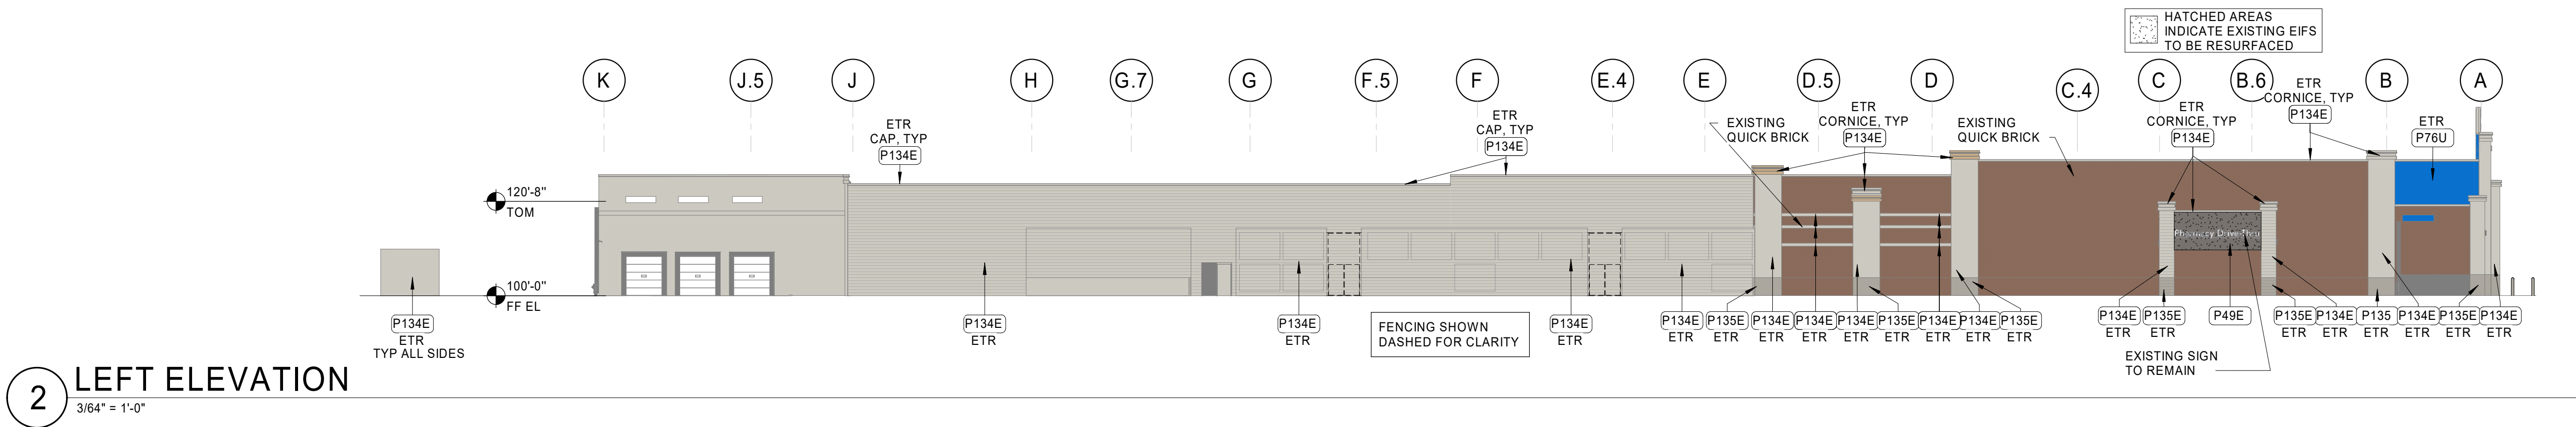

COLOR LEGEND	
P49E	DARK GRAY
P76U	WALMART BLUE (URETHANE-LIKE)
P83E	DARK BROWN
P134E	LIGHT GRAY
P135E	MEDIUM GRAY
P162E	BLACK GRAY
PF14	WALMART BLUE

KEYNOTES	
4.01	8"D X 4"H X 16"W QUIKBRICK
5.01	6" PIPE BOLLARD WITH GRAY PLASTIC SLEEVE (HEIGHT OF SLEEVE NOTED ADJACENT TO KEYNOTE)
7.04	METAL FASCIA COVER
	WATER DRAINAGE EXTERIOR INSULATION AND FINISH SYSTEM

03/30/2022

**Walmart** # 4405-239 AURORA, IL (SPBR-R-MFC)

EXTERIOR ELEVATIONS

A200