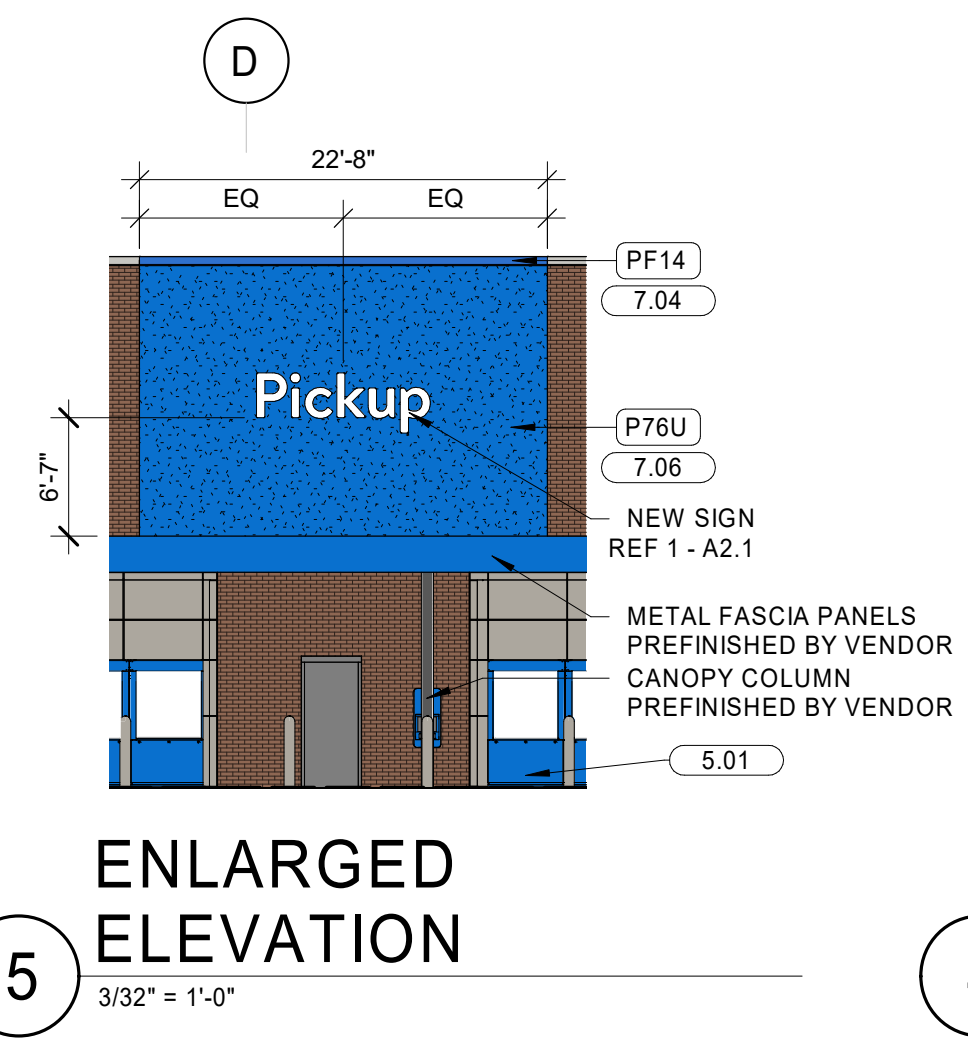

COLOR LEGEND	
P49E	DARK GRAY
P76U	WALMART BLUE (URETHANE-LIKE)
P83E	DARK BROWN
P134E	LIGHT GRAY
P135E	MEDIUM GRAY
P162E	BLACK GRAY
PF14	WALMART BLUE

KEYNOTES	
4.01	8"D X 4"H X 16"W QUIKBRICK
5.01	6" PIPE BOLLARD WITH GRAY PLASTIC SLEEVE (HEIGHT OF SLEEVE NOTED ADJACENT TO KEYNOTE)
7.04	METAL FASCIA COVER
	WATER DRAINAGE EXTERIOR INSULATION AND FINISH SYSTEM