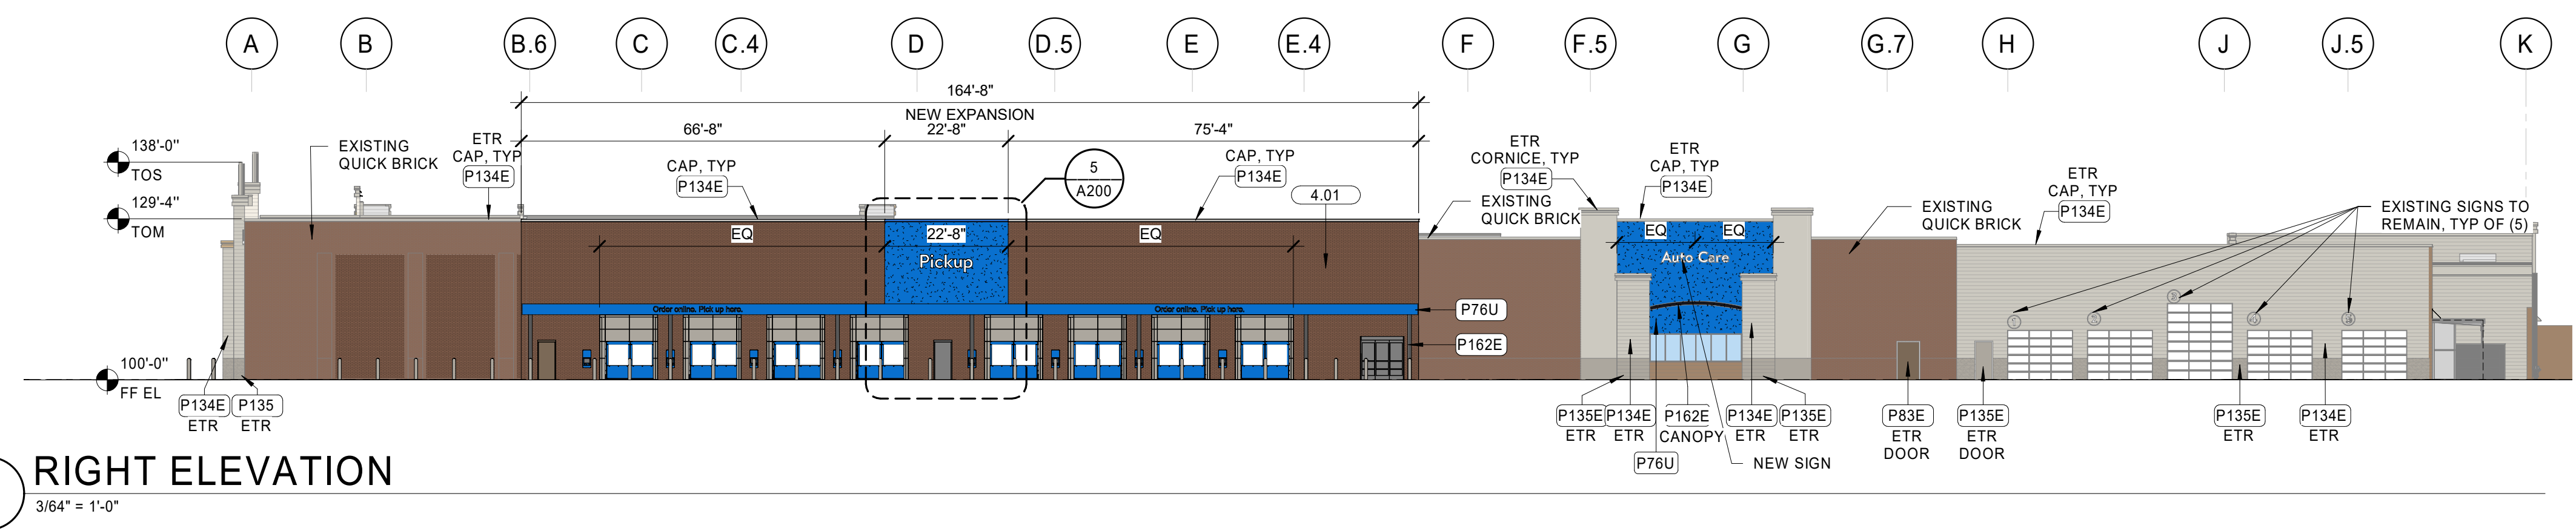

COLOR LEGEND	
P49E	DARK GRAY
P76U	WALMART BLUE (URETHANE-LIKE)
P83E	DARK BROWN
P134E	LIGHT GRAY
P135E	MEDIUM GRAY
P162E	BLACK GRAY
PF14	WALMART BLUE

KEYNOTES	
4.01	8"D X 4"H X 16"W QUIKBRICK
5.01	6" PIPE BOLLARD WITH GRAY PLASTIC SLEEVE (HEIGHT OF SLEEVE NOTED ADJACENT TO KEYNOTE)
7.04	METAL FASCIA COVER
	WATER DRAINAGE EXTERIOR INSULATION AND FINISH SYSTEM

03/30/2022

**Walmart** # 4405-239 AURORA, IL (SPBR-R-MFC)

EXTERIOR ELEVATIONS

A200