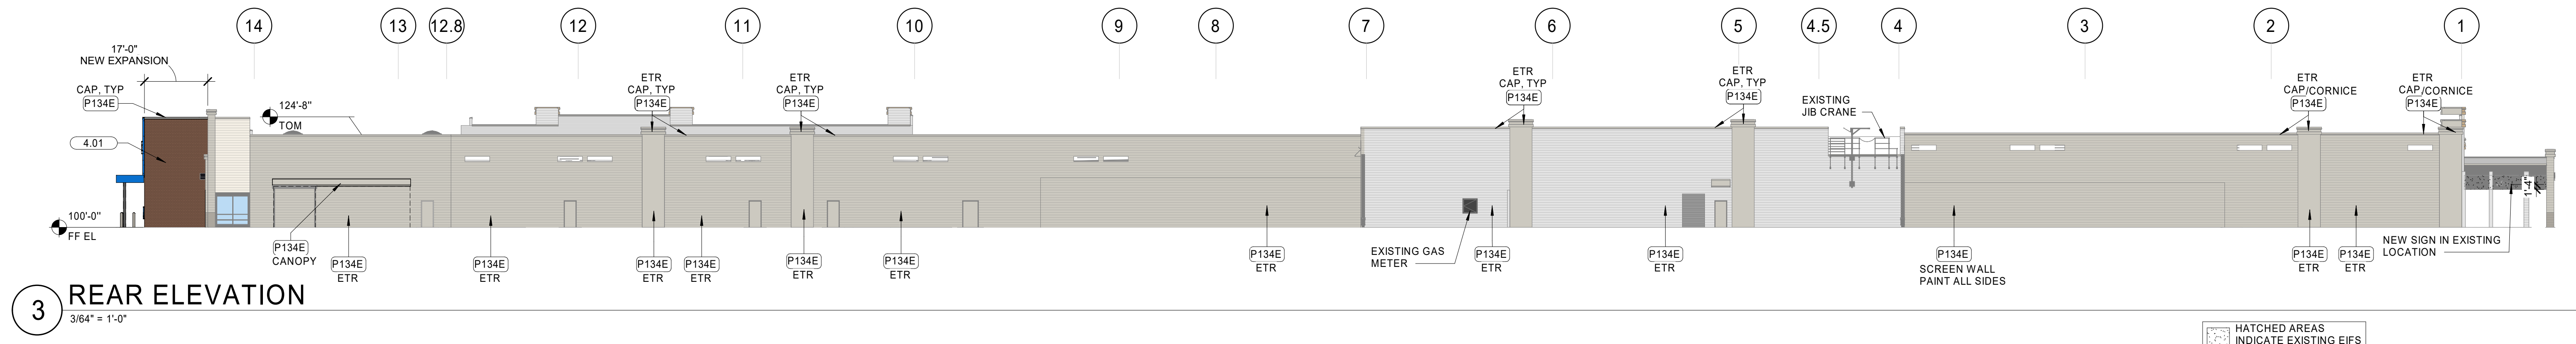

COLOR LEGEND	
P49E	DARK GRAY
P76U	WALMART BLUE (URETHANE-LIKE)
P83E	DARK BROWN
P134E	LIGHT GRAY
P135E	MEDIUM GRAY
P162E	BLACK GRAY
PF14	WALMART BLUE

KEYNOTES	
4.01	8"D X 4"H X 16"W QUIKBRICK
5.01	6" PIPE BOLLARD WITH GRAY PLASTIC SLEEVE (HEIGHT OF SLEEVE NOTED ADJACENT TO KEYNOTE)
7.04	METAL FASCIA COVER
	WATER DRAINAGE EXTERIOR INSULATION AND FINISH SYSTEM

03/30/2022

**Walmart** # 4405-239 AURORA, IL (SPBR-R-MFC)

EXTERIOR ELEVATIONS

A200