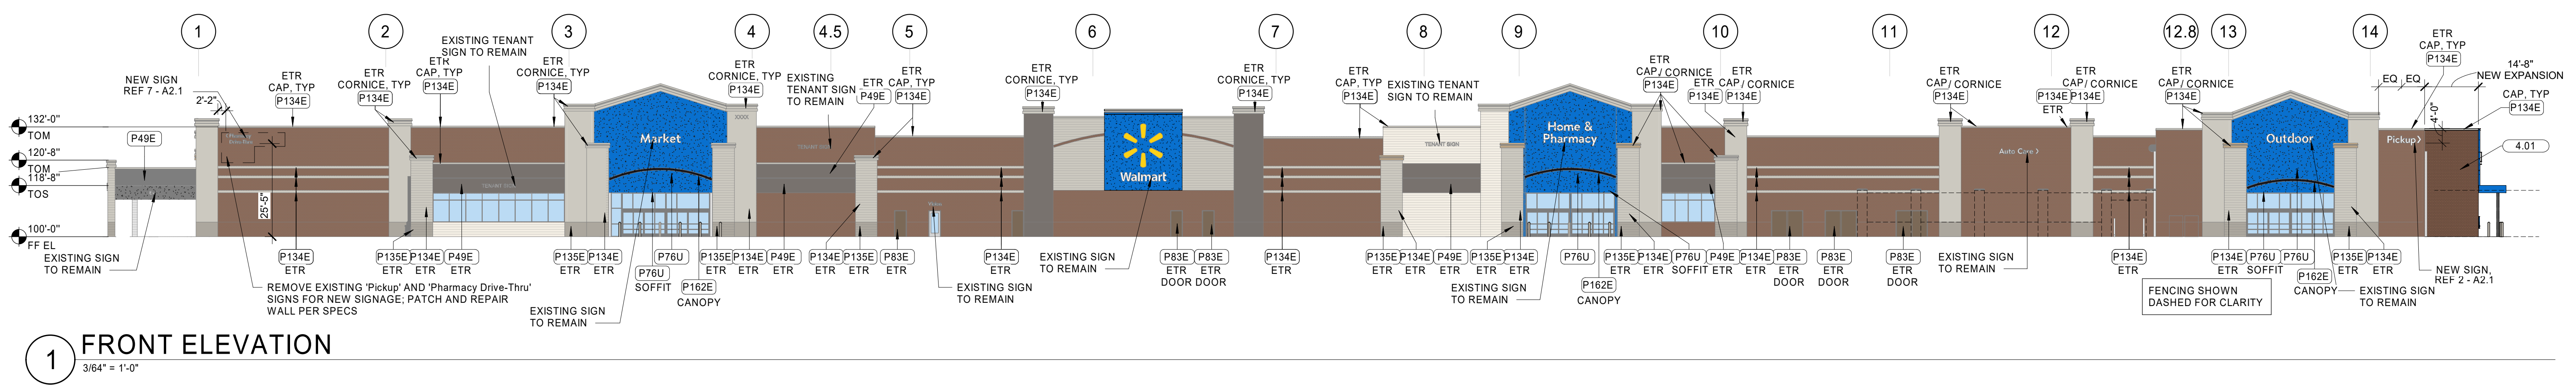

COLOR LEGEND	
P49E	DARK GRAY
P76U	WALMART BLUE (URETHANE-LIKE)
P83E	DARK BROWN
P134E	LIGHT GRAY
P135E	MEDIUM GRAY
P162E	BLACK GRAY
PF14	WALMART BLUE

KEYNOTES	
4.01	8"D X 4"H X 16"W QUIKBRICK
5.01	6" PIPE BOLLARD WITH GRAY PLASTIC SLEEVE (HEIGHT OF SLEEVE NOTED ADJACENT TO KEYNOTE)
7.04	METAL FASCIA COVER
	WATER DRAINAGE EXTERIOR INSULATION AND FINISH SYSTEM

03/30/2022

**Walmart** # 4405-239 AURORA, IL (SPBR-R-MFC)

EXTERIOR ELEVATIONS

A200