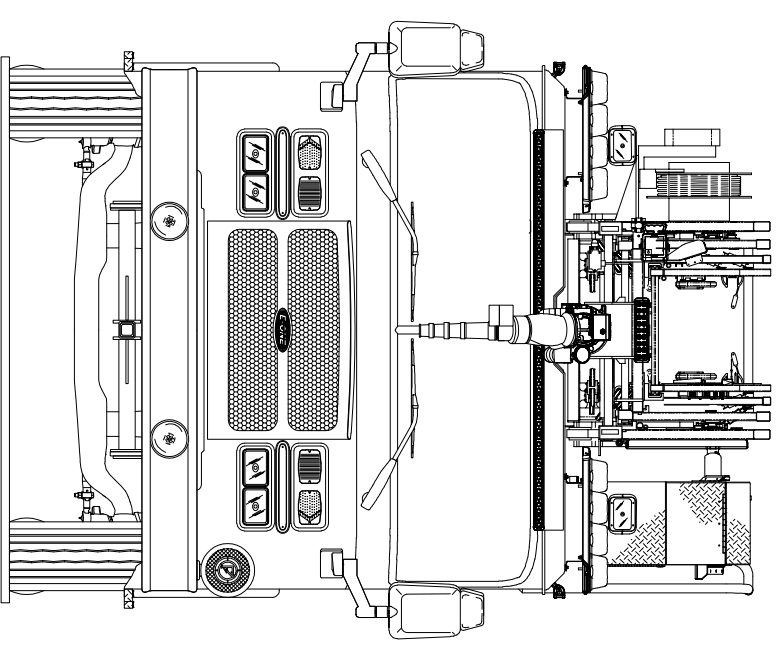

AURORA FIRE DEPT. AURORA, IL

QUOTE 91935
AERM AERIAL BODY
TYPHOON 4X2 CHASSIS
HR100 LADDER

THIS DRAWING IS FOR REFERENCE PURPOSES. ALL DIMENSIONS ARE
SUBJECT TO MINOR VARIATIONS DUE TO MANUFACTURING PROCESSES.

This print is the property of E-One, Inc. and is loaned to you
subject to return on demand, unless otherwise agreed to in writing by
E-One, Inc. Its contents are confidential and must not be
copied or submitted to third parties for use or examination.

NO.	BY	REV	DESCRIPTION	DATE	APPROVED
1	MCS	8		2010-JUN-17	BAKSON
APPROVAL REVISIONS