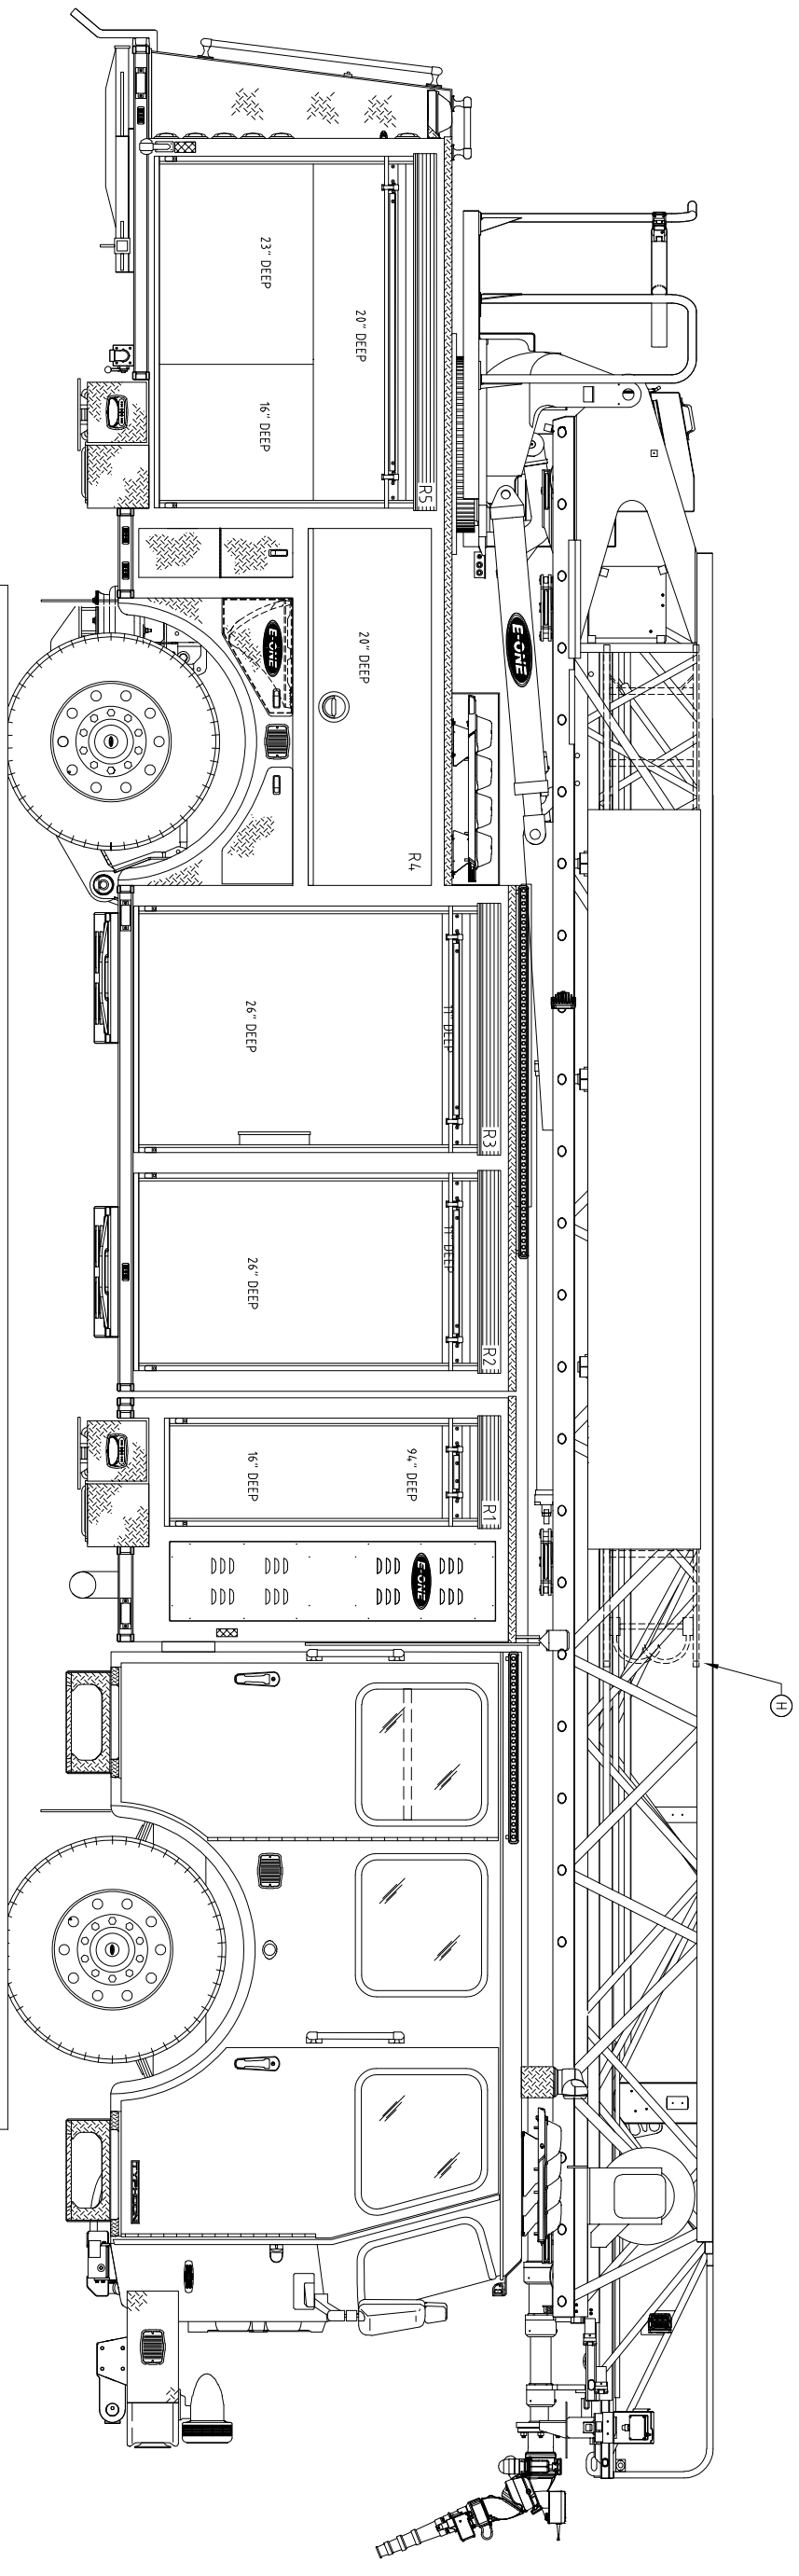

AURORA FIRE DEPT. AURORA, IL

QUOTE 91935
AERM AERIAL BODY
TYPHOON 4X2 CHASSIS
HR100 LADDER

THIS DRAWING IS FOR REFERENCE PURPOSES. ALL DIMENSIONS ARE
SUBJECT TO MINOR VARIATIONS DUE TO MANUFACTURING PROCESSES.

This print is the property of E-One, Inc. and is loaned to you
subject to return on demand, unless otherwise agreed to in writing by
E-One, Inc. Its contents are confidential and must not be
copied or submitted to third parties for use or examination.

NO.	BY	REV	DESCRIPTION	DATE	APPROVED
1	MCS	8		2010-JUN-17	BAKSON
APPROVAL REVISIONS