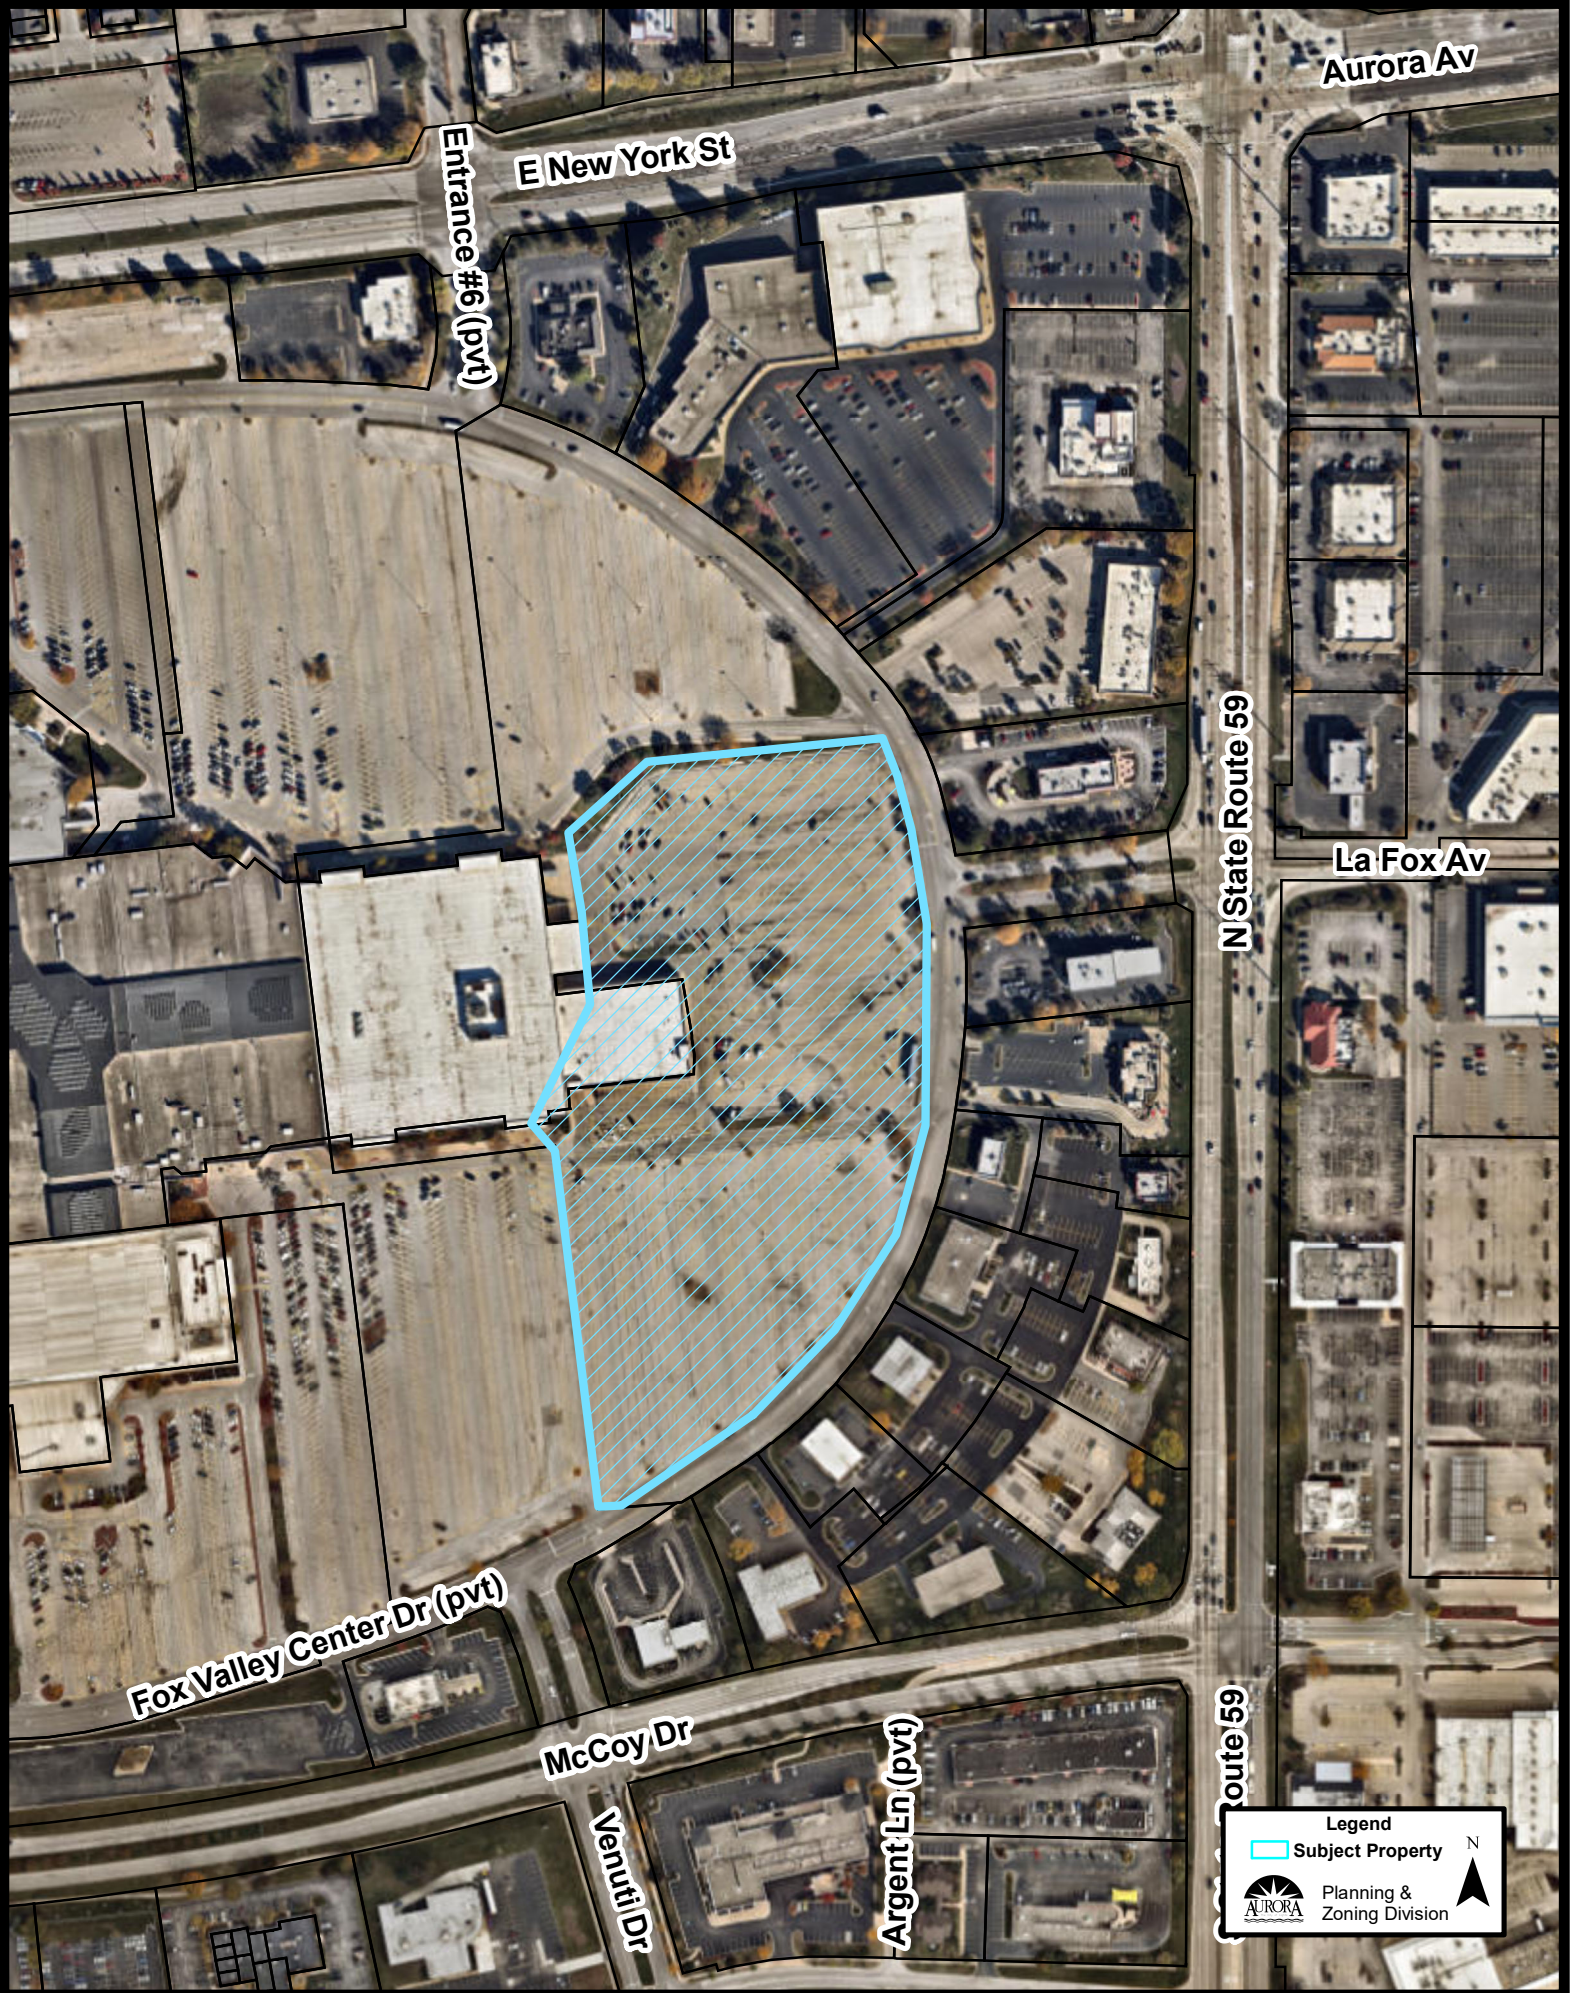

Aerial Map (1:3,500) (Approximate Location)

Aurora Av

E New York St

Entrance #6 (pvt)

N State Route 59

La Fox Av

Fox Valley Center Dr (pvt)

McCoy Dr

Venuti Dr

Argent Ln (pvt)

Route 59

**Legend**  
Subject Property  
Planning & Zoning Division  
AURORA