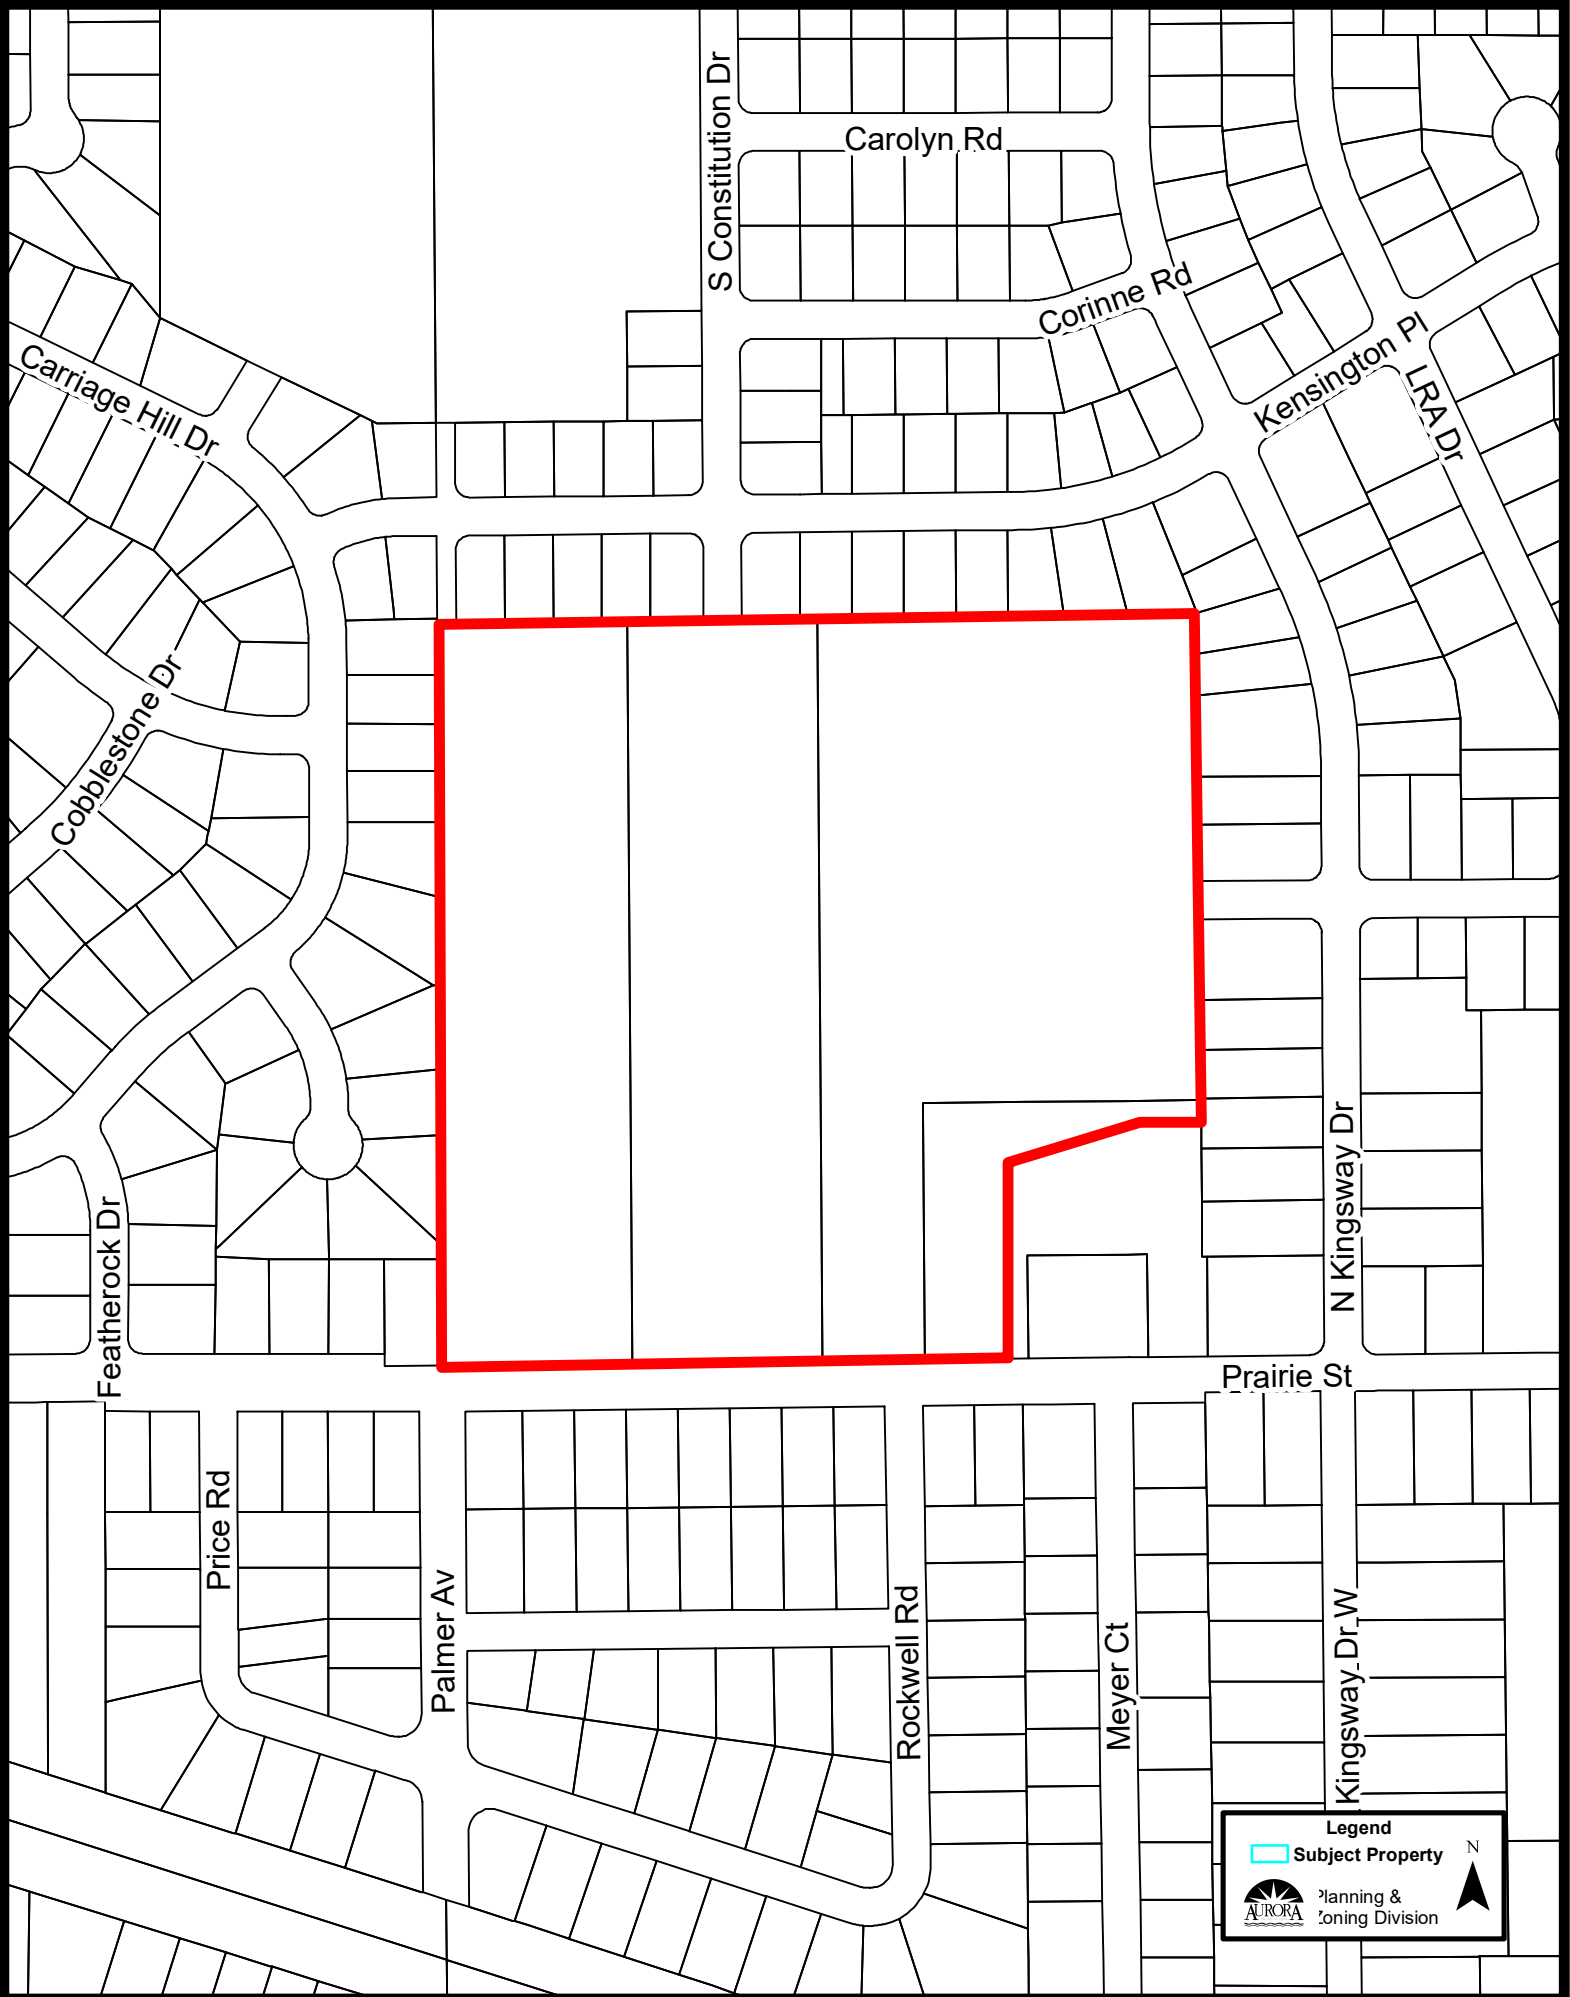

Legend

- Subject Property

Planning & Zoning Division

Zoning Map (1:4,000):

**Legend**

-  Subject Property

 Planning & Zoning Division

Comprehensive Plan (1:4,000):

**Legend**

Comprehensive Plan

- River/Lakes/Ponds/Streams
- Public
- Quasi - Public
- Conservation, Open Space, Recreation, Drainage
- Estates
- Low Density Residential
- Medium Density Residential
- High Density Residential
- Office
- Commercial
- Mixed Uses: Office/Research/Commercial
- Office/Research/Light Industrial
- Mixed Uses: Offices/Research/Commercial/Residential
- Industrial
- Utilities
- Subject Property

N  
▲

Planning & Zoning Division

Location Map (1:4:000):

**Legend**

-  Subject Property

 Planning & Zoning Division

N 