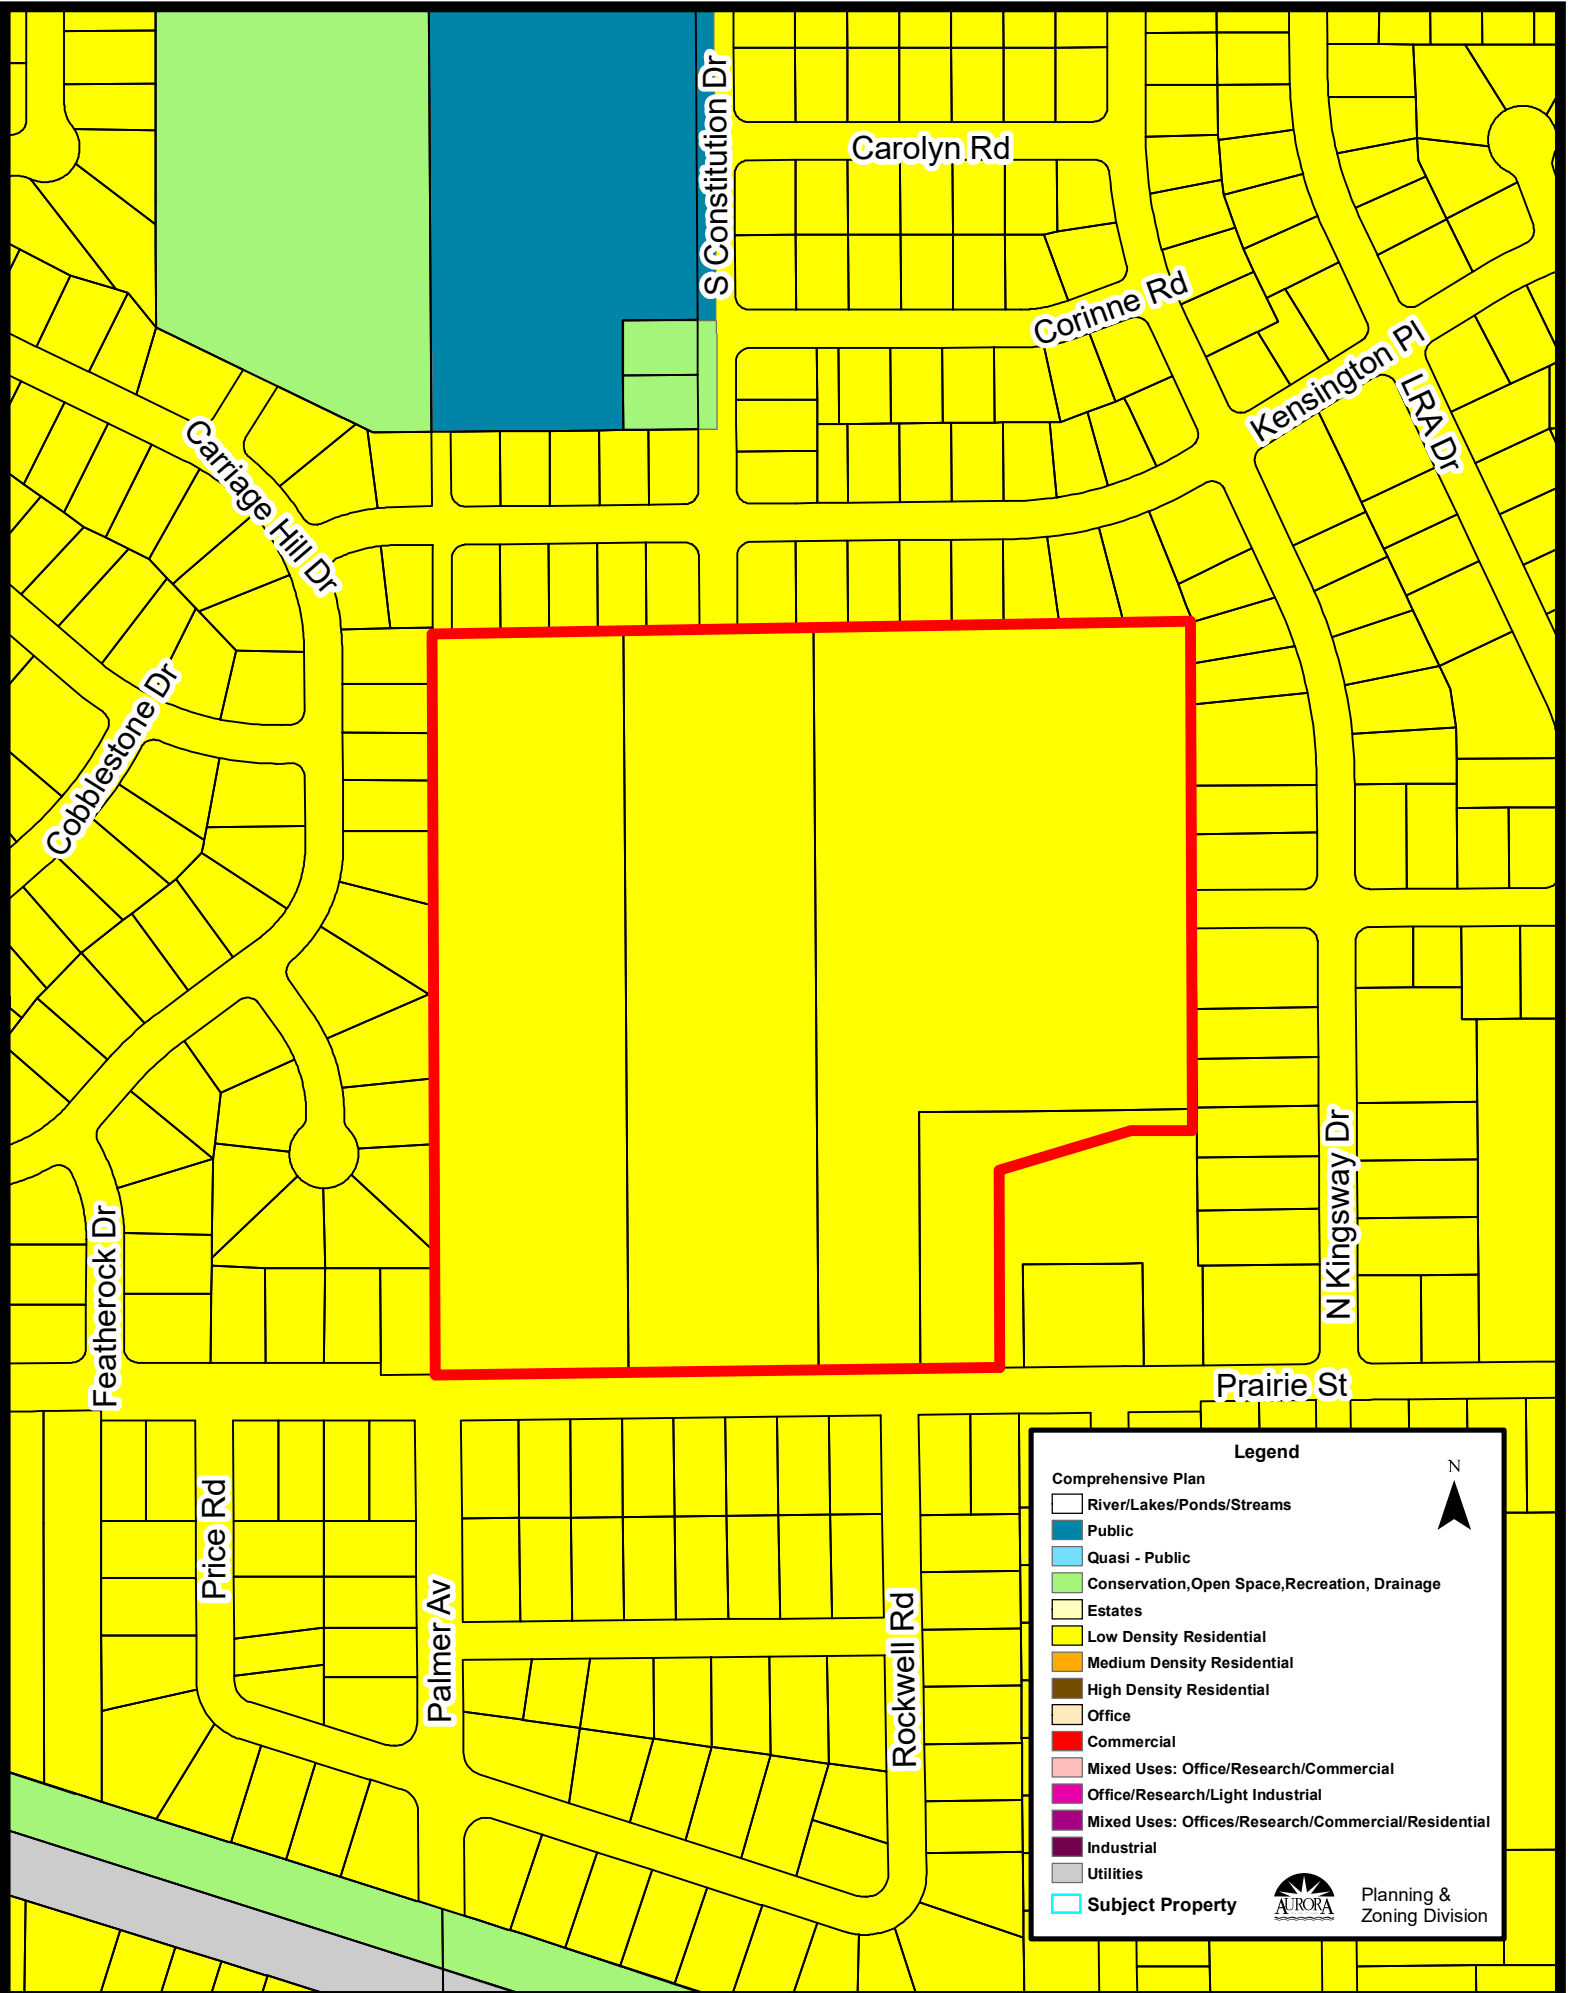

Legend

- Subject Property

Planning & Zoning Division

Zoning Map (1:4,000):

**Legend**

-  Subject Property

 Planning & Zoning Division

Comprehensive Plan (1:4,000):

**Legend**

Comprehensive Plan

- River/Lakes/Ponds/Streams
- Public
- Quasi - Public
- Conservation, Open Space, Recreation, Drainage
- Estates
- Low Density Residential
- Medium Density Residential
- High Density Residential
- Office
- Commercial
- Mixed Uses: Office/Research/Commercial
- Office/Research/Light Industrial
- Mixed Uses: Offices/Research/Commercial/Residential
- Industrial
- Utilities
- Subject Property

N  
▲

Planning & Zoning Division

Location Map (1:4:000):

**Legend**

-  Subject Property

 Planning & Zoning Division

N 