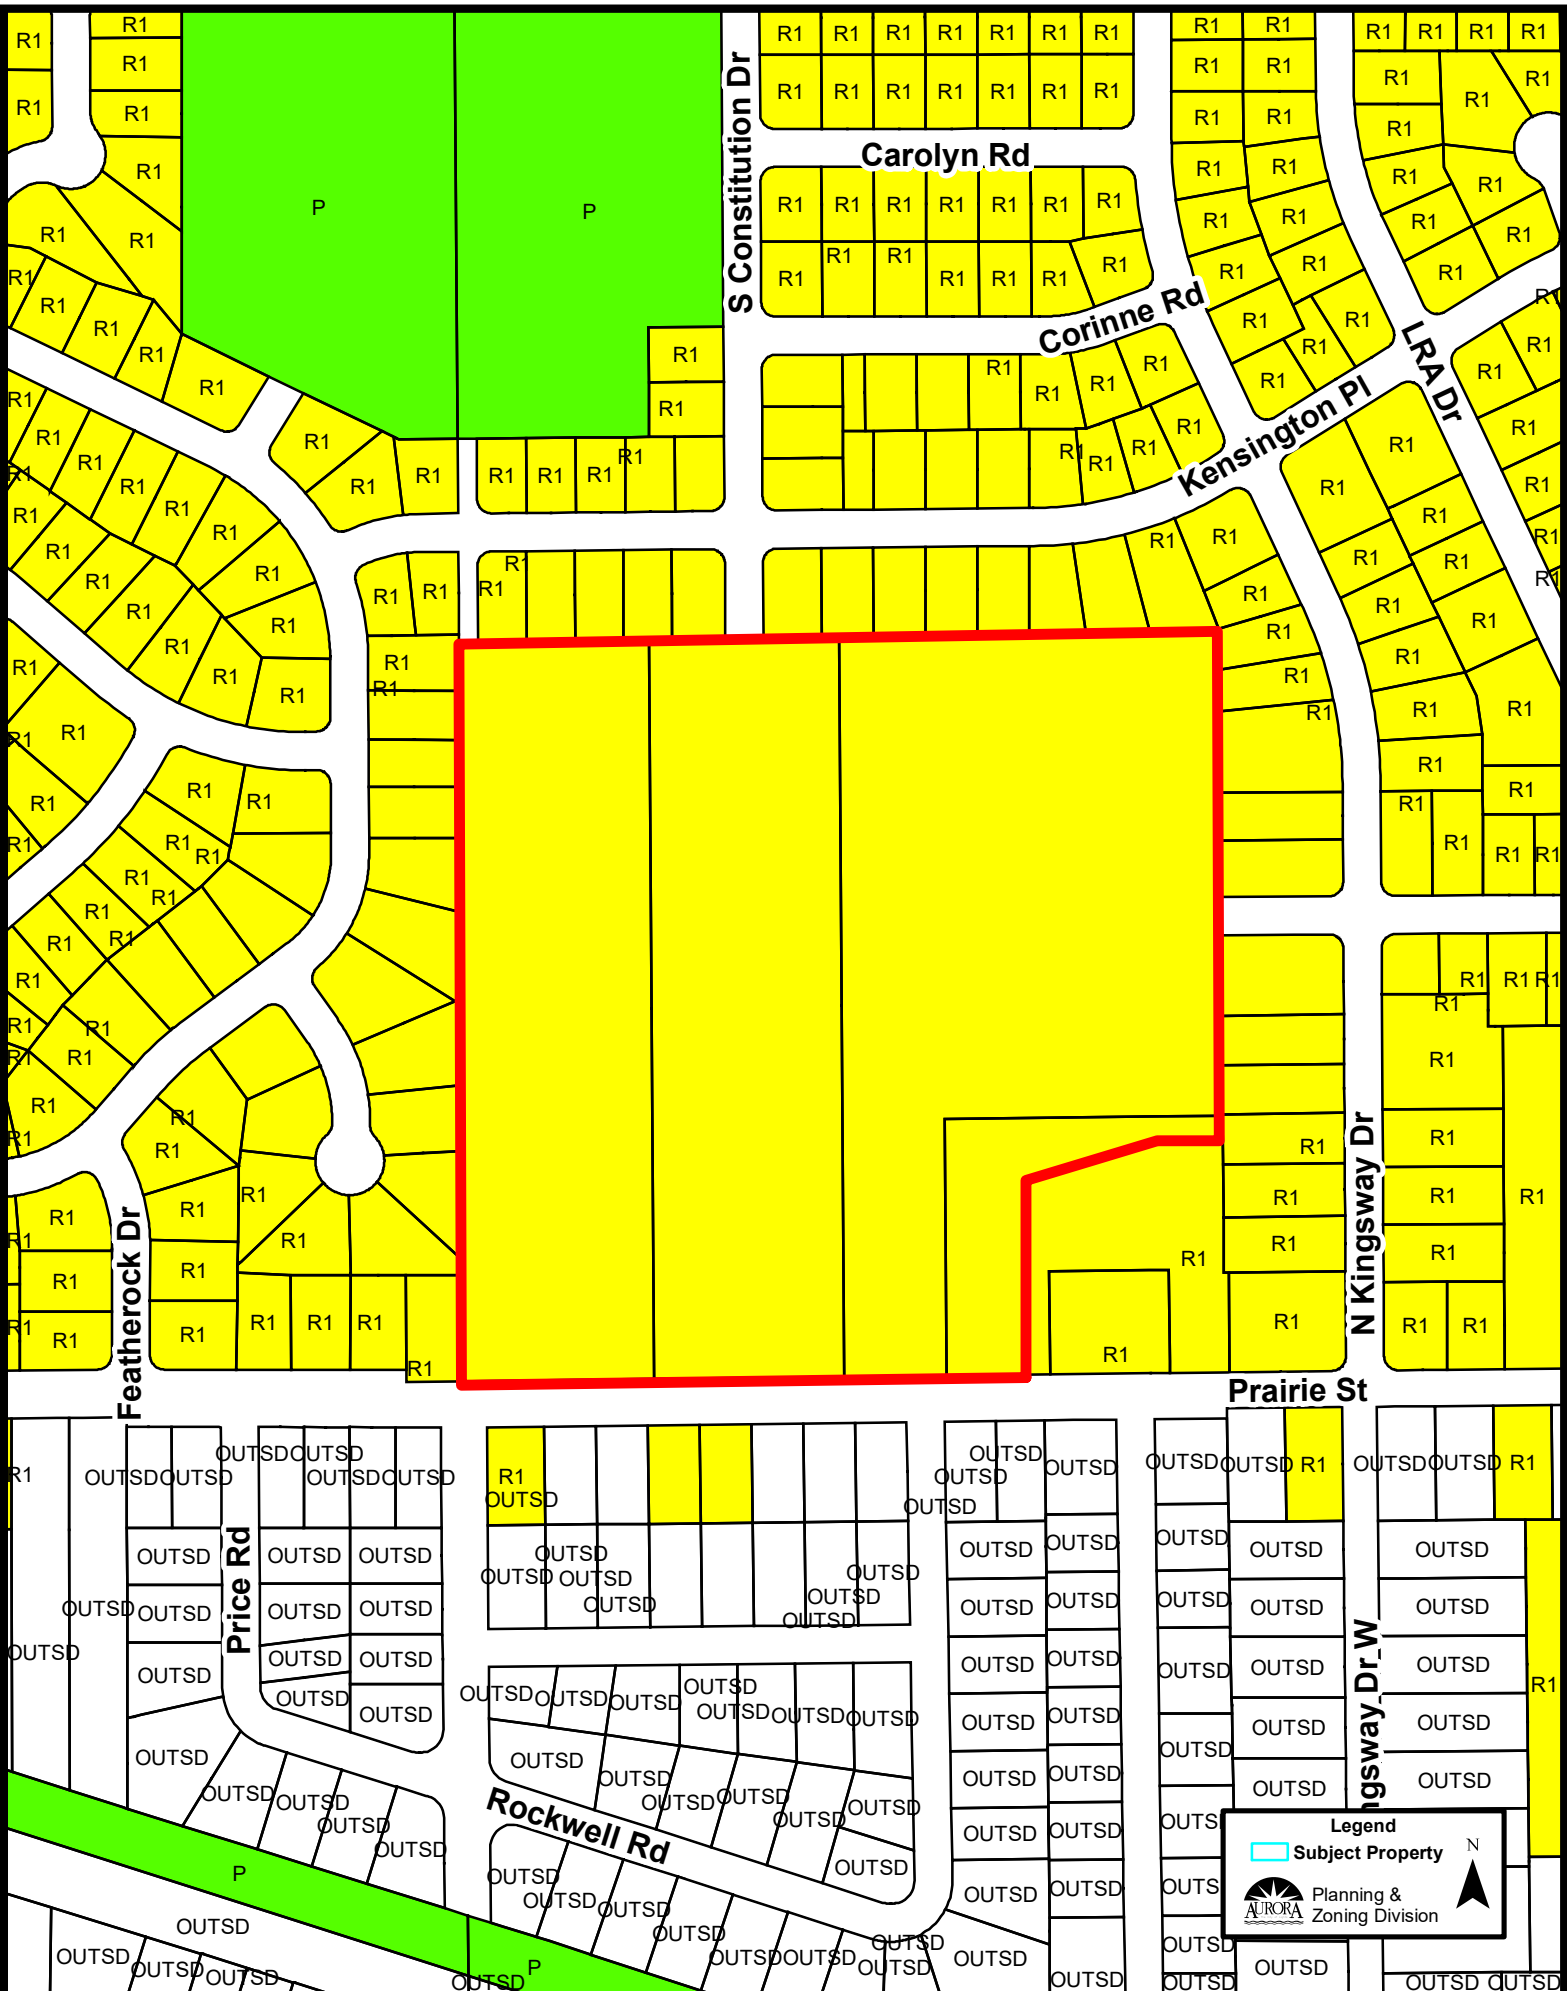

Legend

- Subject Property

Planning & Zoning Division

Zoning Map (1:4,000):

**Legend**

-  Subject Property

 Planning & Zoning Division

Comprehensive Plan (1:4,000):

**Legend**

Comprehensive Plan

- River/Lakes/Ponds/Streams
- Public
- Quasi - Public
- Conservation, Open Space, Recreation, Drainage
- Estates
- Low Density Residential
- Medium Density Residential
- High Density Residential
- Office
- Commercial
- Mixed Uses: Office/Research/Commercial
- Office/Research/Light Industrial
- Mixed Uses: Offices/Research/Commercial/Residential
- Industrial
- Utilities
- Subject Property

N  
▲

Planning & Zoning Division

Location Map (1:4:000):

**Legend**

-  Subject Property

 Planning & Zoning Division

N 