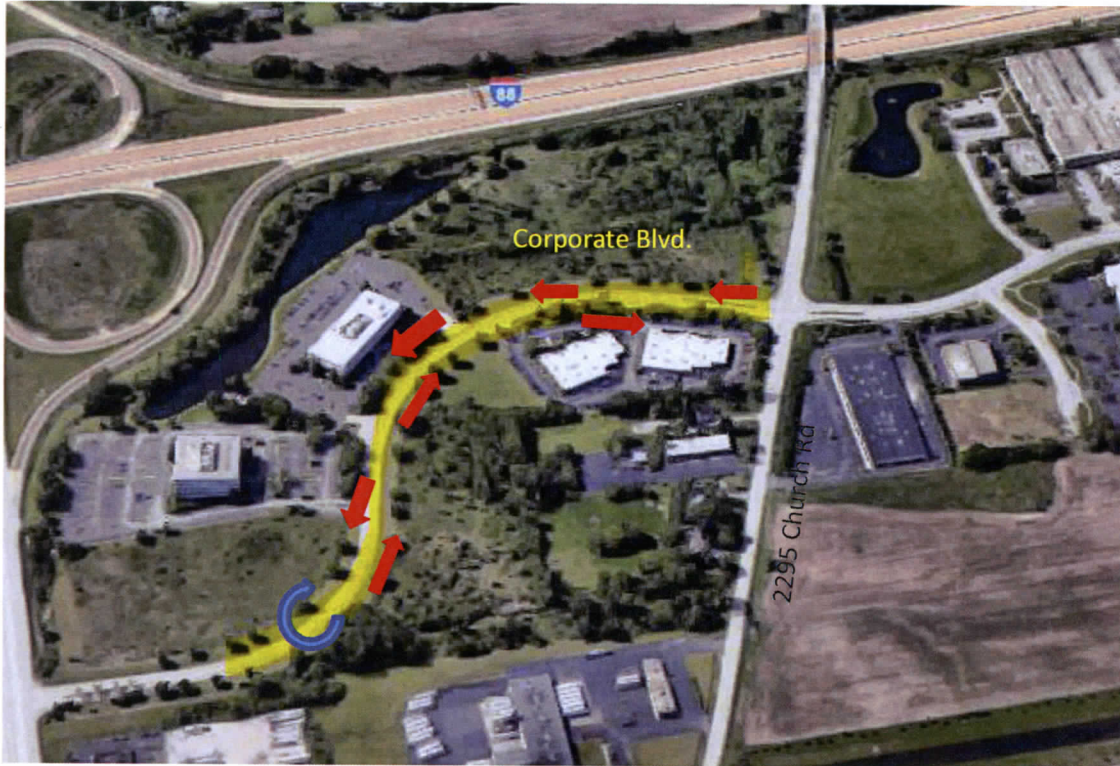

Sri Jagannath Society of Greater Chicago

Chariot Festival Walk Path :

Walk directions:

Start at : Corporate Blvd -> Go East -> U-turn before Farnsworth -> Stop before Church Rd

Stop at: Before Church Rd