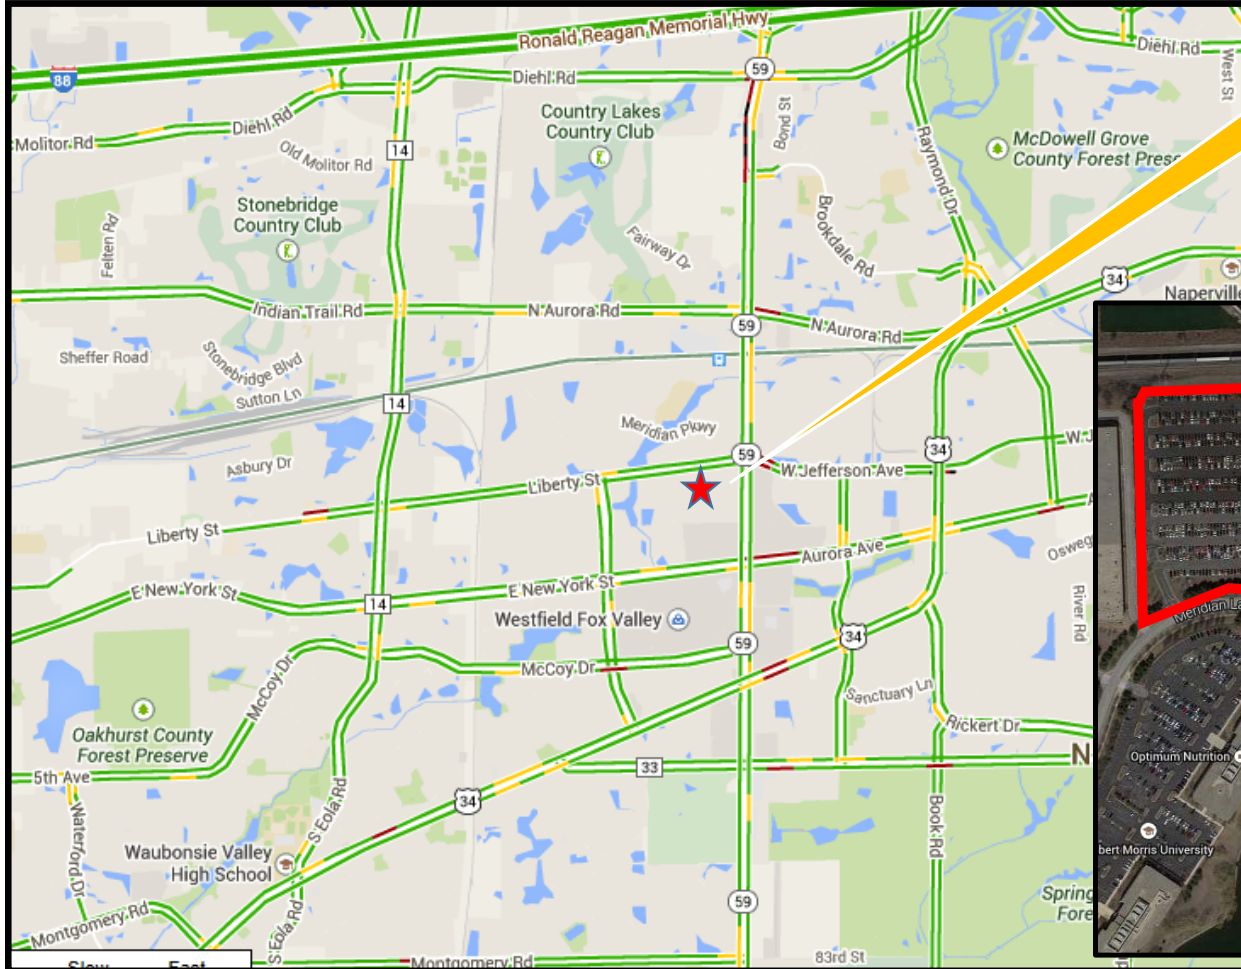

Location Map

IL. Rte. 59 Commuter Station and Station Blvd. Extension
Section: 13-00300-00-PK
Aurora, IL

Project Location