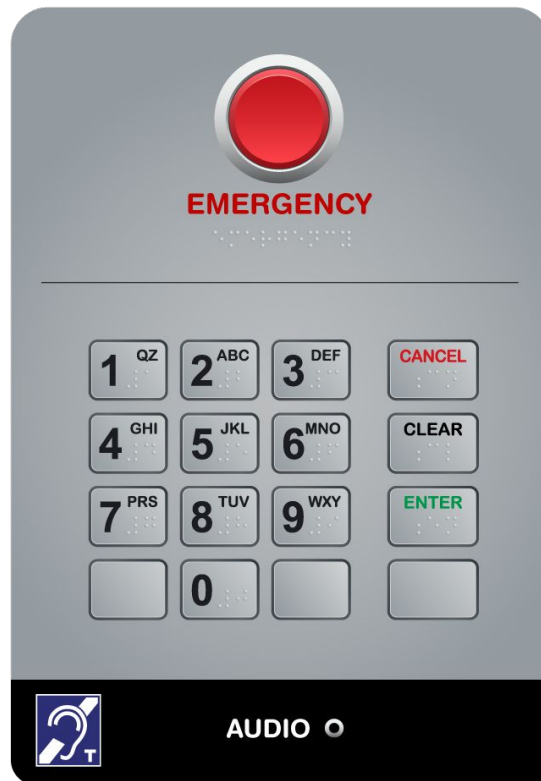

## CityPost - 55" Dual Screen Kiosk

Components	Model or Specs	Quantity
55" Outdoor Display	Resolution: 1080x1920, Brightness: 2500cd	2
55" PCAP Multi-Touch	Multi-touch (for use with gloves in cold weather)	2
Anti Glare Etch		2
Ambient Light Sensor		2
Weatherproof Enclosure	IP56	1
HVAC	( -30 to +50C )	1
Loudspeakers, 2 per screen	Power handling 50 watts	4
Amplifier, 1 per pair of speakers	20 Watts per pair	2
Audio Jack, 1 per screen	Outdoor rated	2
Microphone, 1 per screen	Outdoor rated	2
24/7 Video Capture, 1 cam per kiosk side	Outdoor rated	4
Web Camera, 1 per screen	Video chat, photo games, selfies	2
Cellular Router		1
Router Antenna	Outdoor rated	1
Linux OS per cpu	Ubuntu 14.04 Server Edition	1
CPU per screen	i7 / SSD 256 / 8gb Ram / 2 USB Ports per PC	2
UPS Surge / Backup Power	900 - 1500 watts	1
Exterior Color / Graphics	Vinyl Graphic Wrap for all 4 Sides	1
LED Adjustable Lighting		2
Power Usage	800 Watts (Average)	-

## CityPost - 55" Dual Screen Kiosk: Side Panel for User Calls - ADA - Emergency/911

Components	Model or Specs	Quantity
Phone pad with Braille	Outdoor rated	1
Volume push buttons (up and down)	Outdoor rated	1
Audio Jack	Outdoor rated	1
Microphone	Outdoor rated	1
E911 Camera	Outdoor rated	1
Red 911 Push button	Outdoor rated	1
Blue Info Call button	Outdoor rated	1
Induction loop for hearing aids	Outdoor rated	1
Braille labels near buttons as needed	Outdoor rated	-