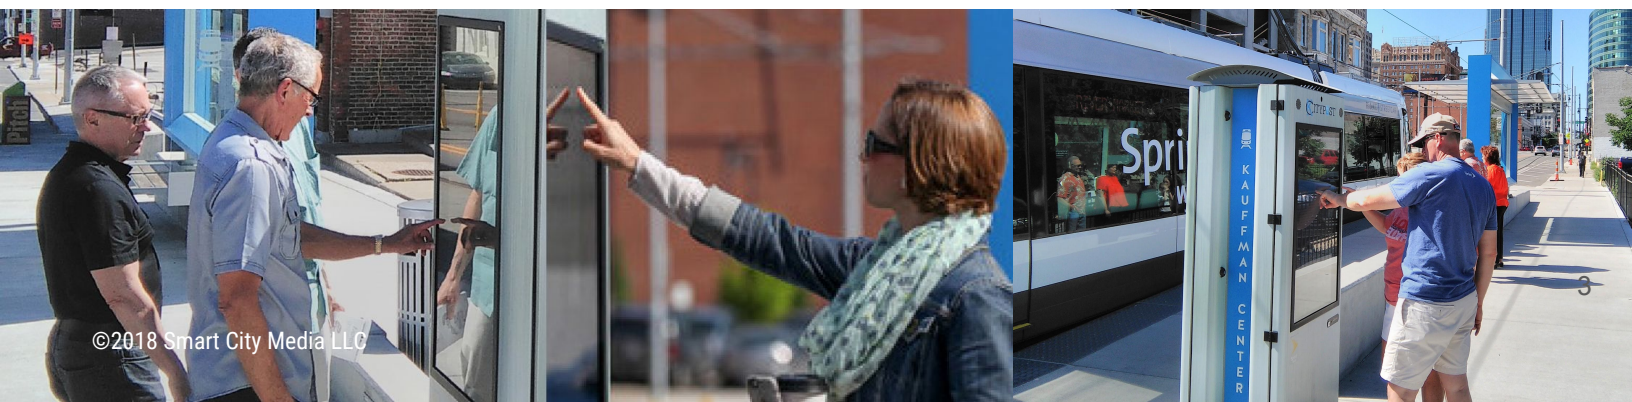

citypost |

Our software formula is the backbone of our success. It's not about ad clutter, it's about giving people powerful tools to make their lives easier and more connected to their city.

- ✓ Full suite of real-time, location-based city content apps, Award winning ADA UI/UX
- ✓ Secure, closed network of software, there is no direct web access
- ✓ **Wayfinding** for “you are here” and extended transit mapping with interactive point and touch directions
- ✓ **Transit** apps for real-time transit info including all viable options; ride shares, bike shares, Uber, etc
- ✓ Market leading **Digital Infrastructure** - IoT backbone for advanced technologies
- ✓ Tourism friendly with **multiple language** options
- ✓ Voice search for local business listings
- ✓ Voice calling and video calling
- ✓ 911 with two-way audio and video connectivity, PA capable audio messaging
- ✓ Camera applications for selfie-like games
- ✓ Automated broadcast software for controlling media time and media buys
- ✓ 3rd party app on boarding for custom service offerings with little or no effort