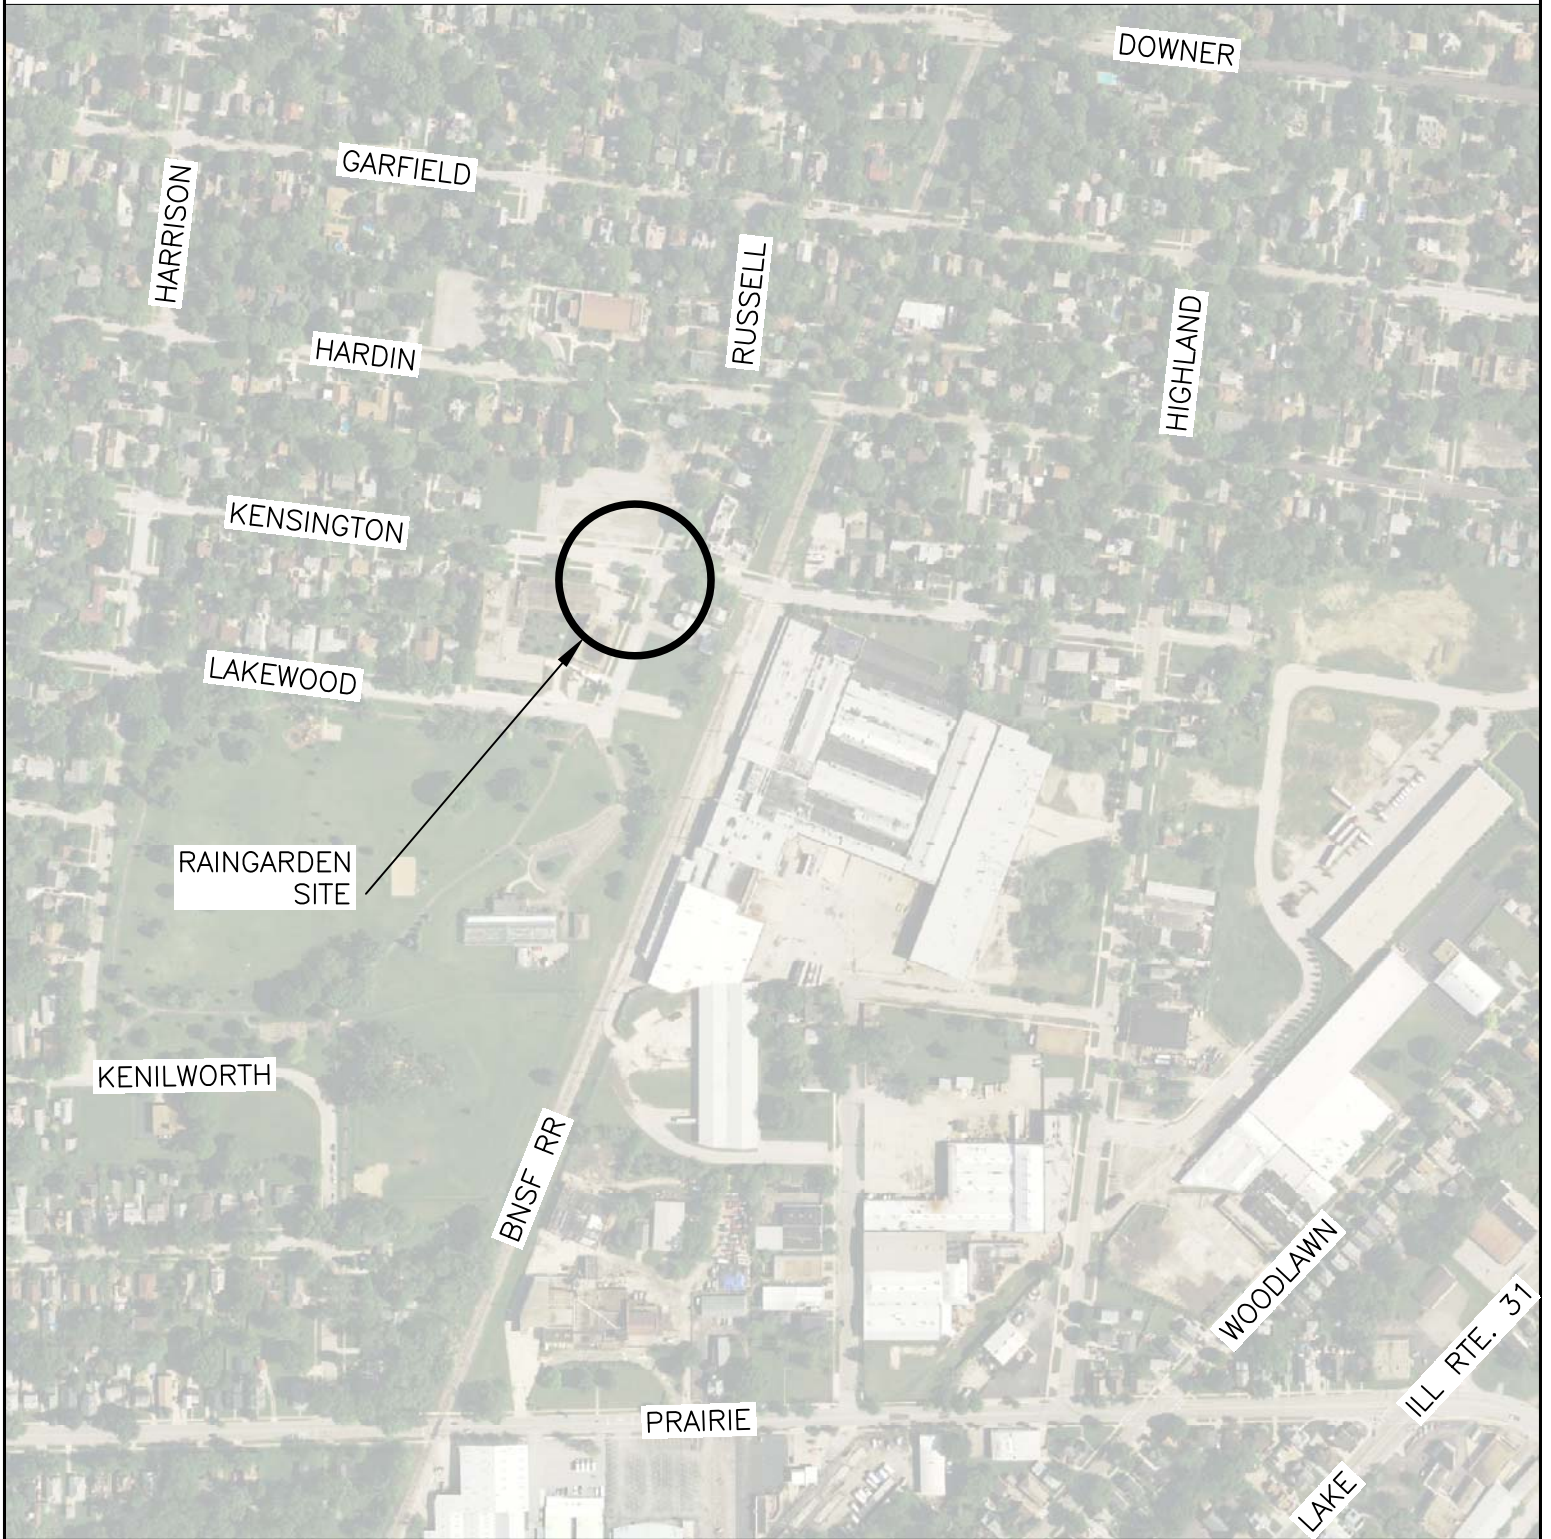

LOCATION MAP

KENSINGTON AND RUSSELL RAINGARDEN

CITY OF AURORA
ENGINEERING
44 E. DOWNER PLACE

DRAWN BY: JJ
DATE: 2/2016

APPROVED BY: KTM
FILE NAME: MAINTENANCE