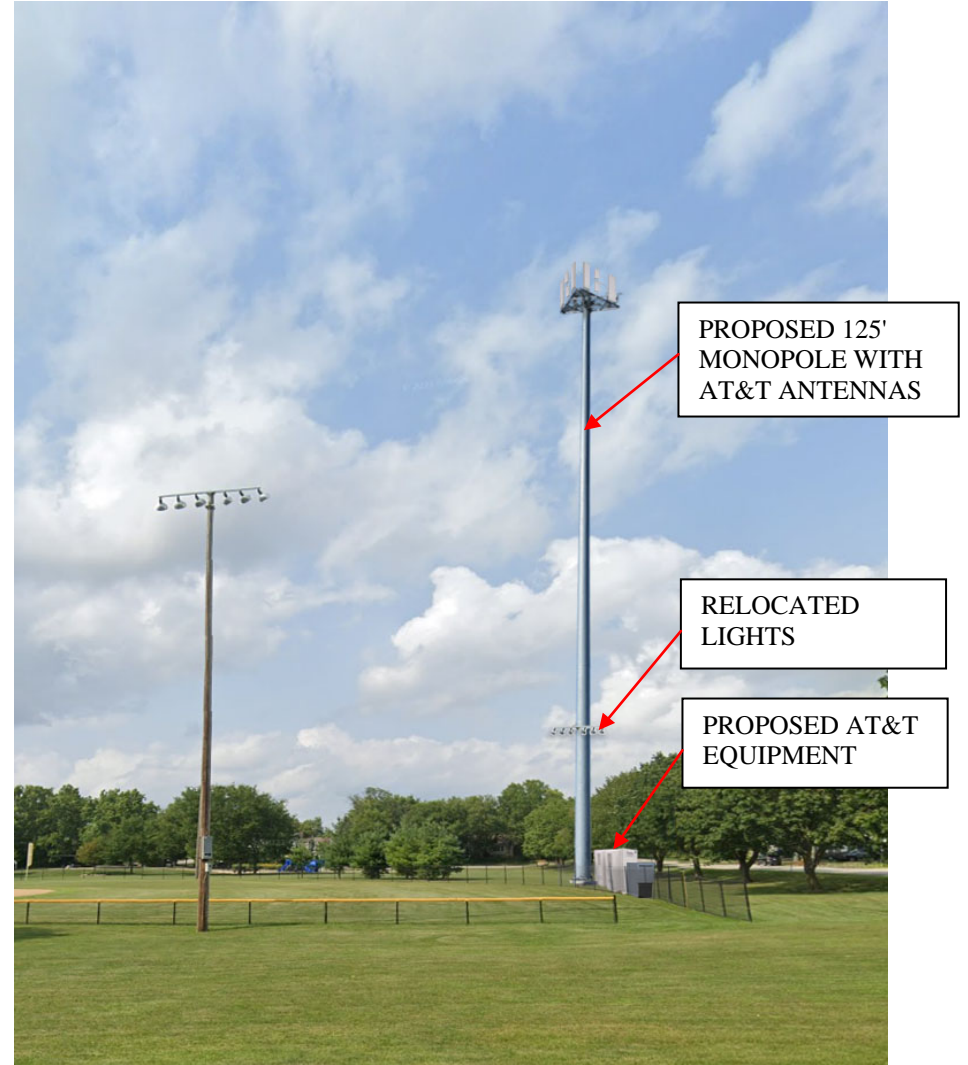

AT&T

FOX VALLEY PARK DISTRICT

IL4407

1010 LEBANON STREET
AURORA, IL 60505

PHOTO SIMULATIONS
05-13-2022

IL4407

NORTH ELEVATION BEFORE

NORTH ELEVATION AFTER