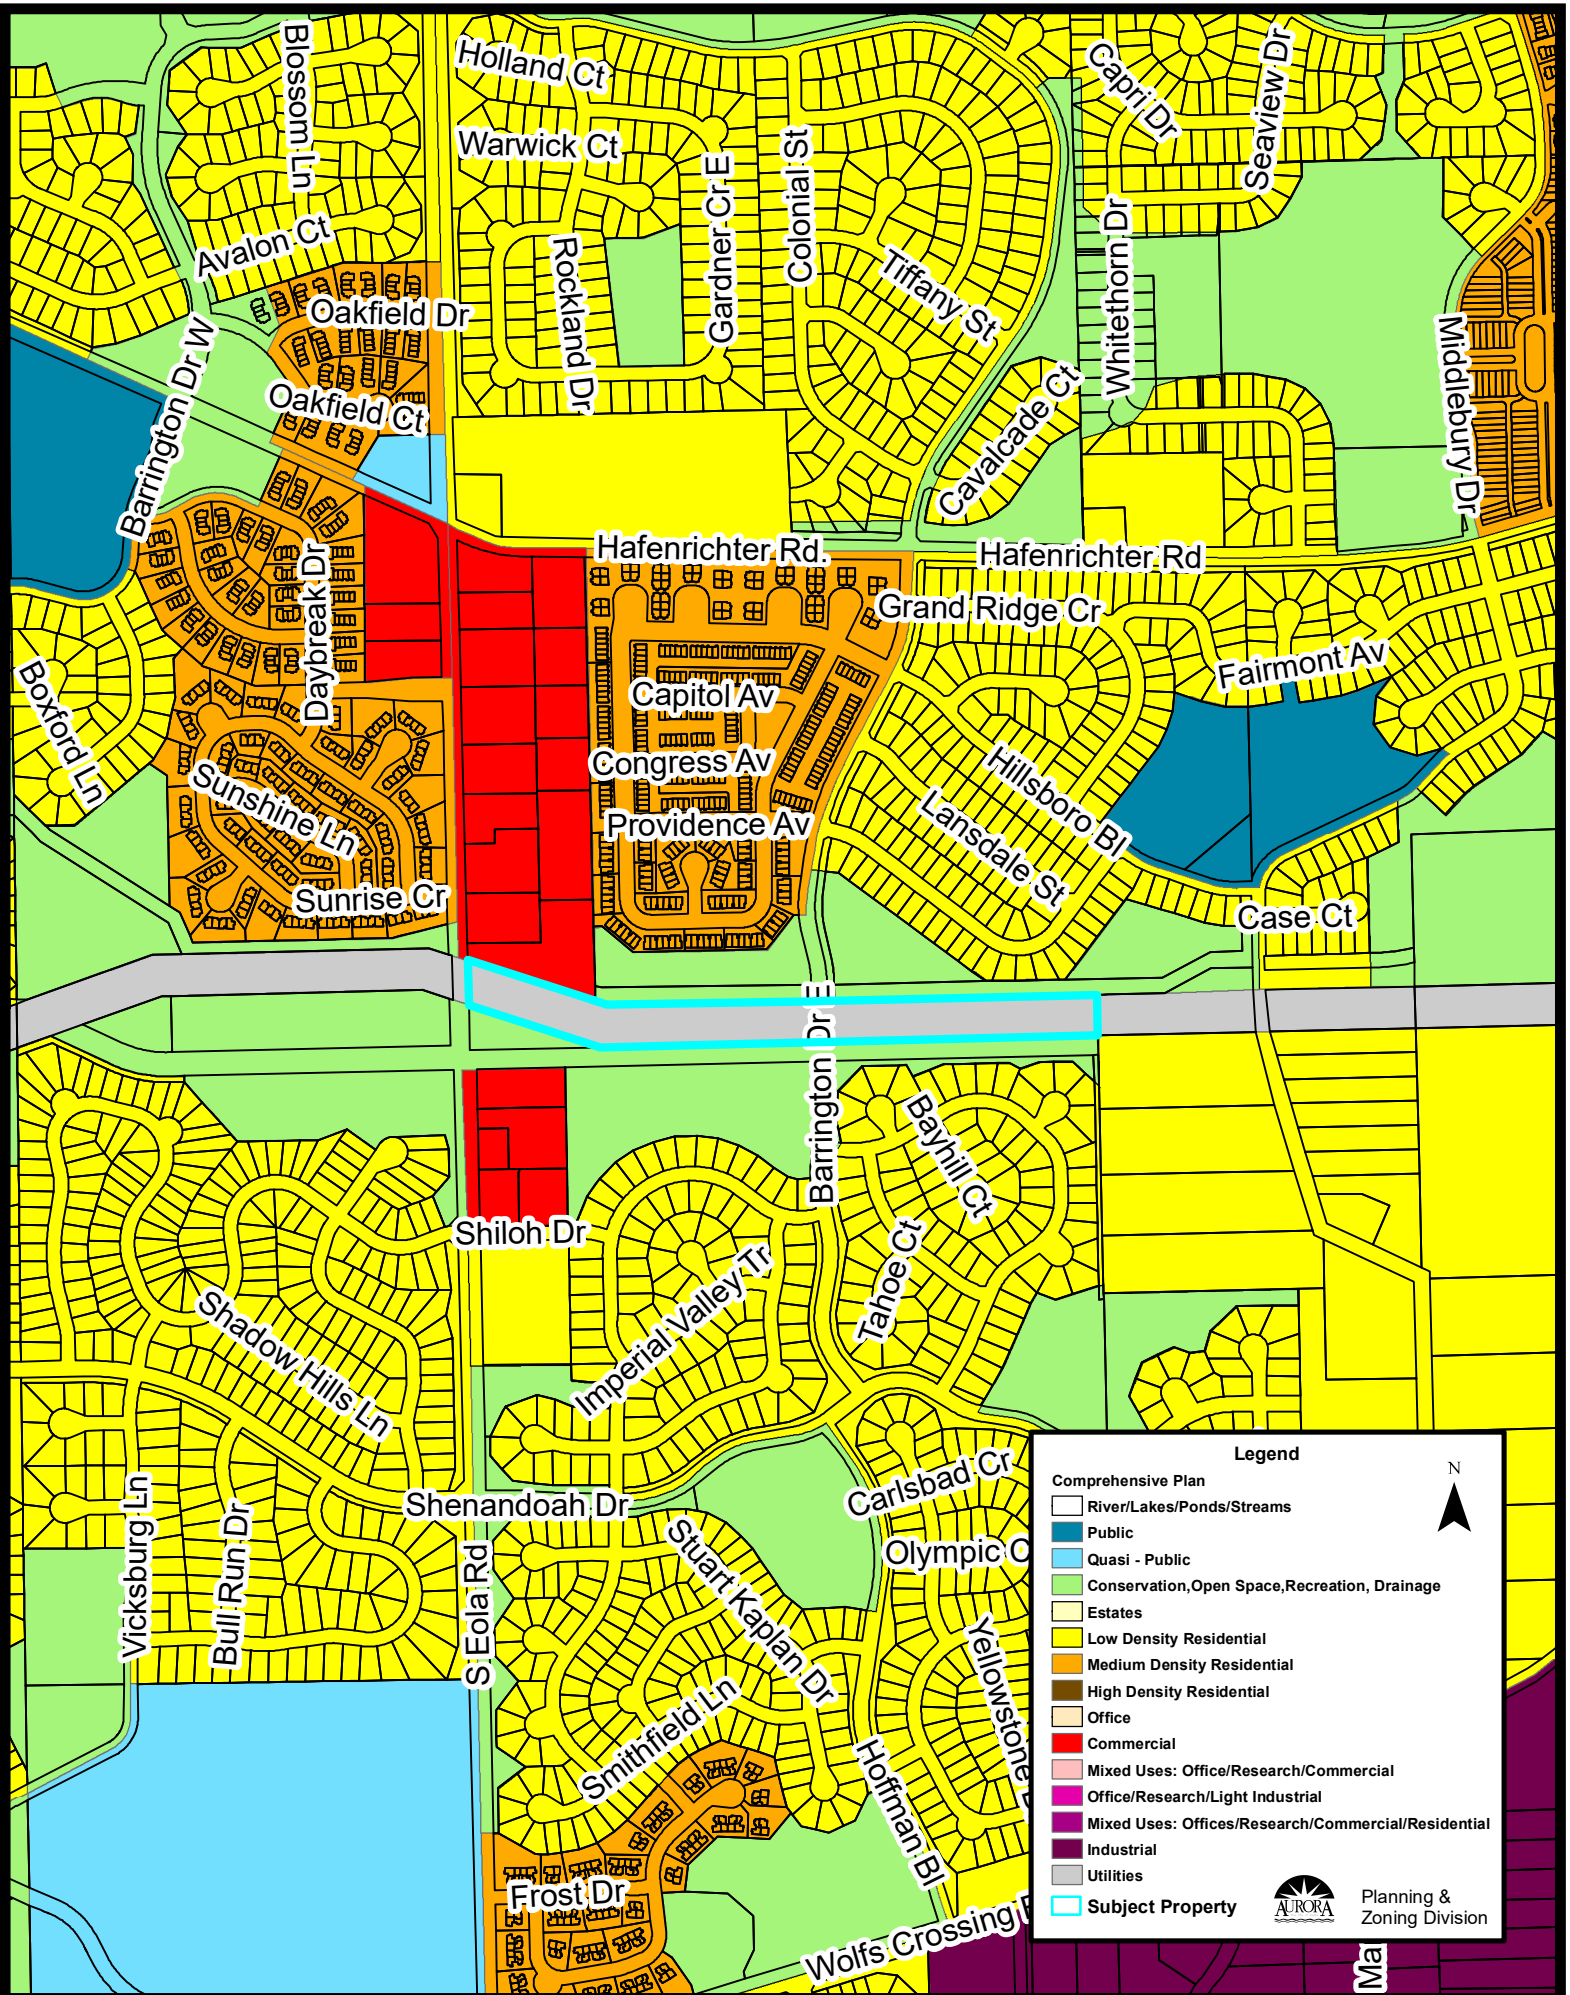

Aerial Map (1:1,000):

Legend

- Subject Property

Planning & Zoning Division

Comprehensive Plan (1:5,000):

Legend

- Comprehensive Plan
- River/Lakes/Ponds/Streams
- Public
- Quasi - Public
- Conservation, Open Space, Recreation, Drainage
- Estates
- Low Density Residential
- Medium Density Residential
- High Density Residential
- Office
- Commercial
- Mixed Uses: Office/Research/Commercial
- Office/Research/Light Industrial
- Mixed Uses: Offices/Research/Commercial/Residential
- Industrial
- Utilities
- Subject Property

N
▲

 Planning & Zoning Division

Legend

-  Subject Property

 N

 **AURORA**
Planning &
Zoning Division