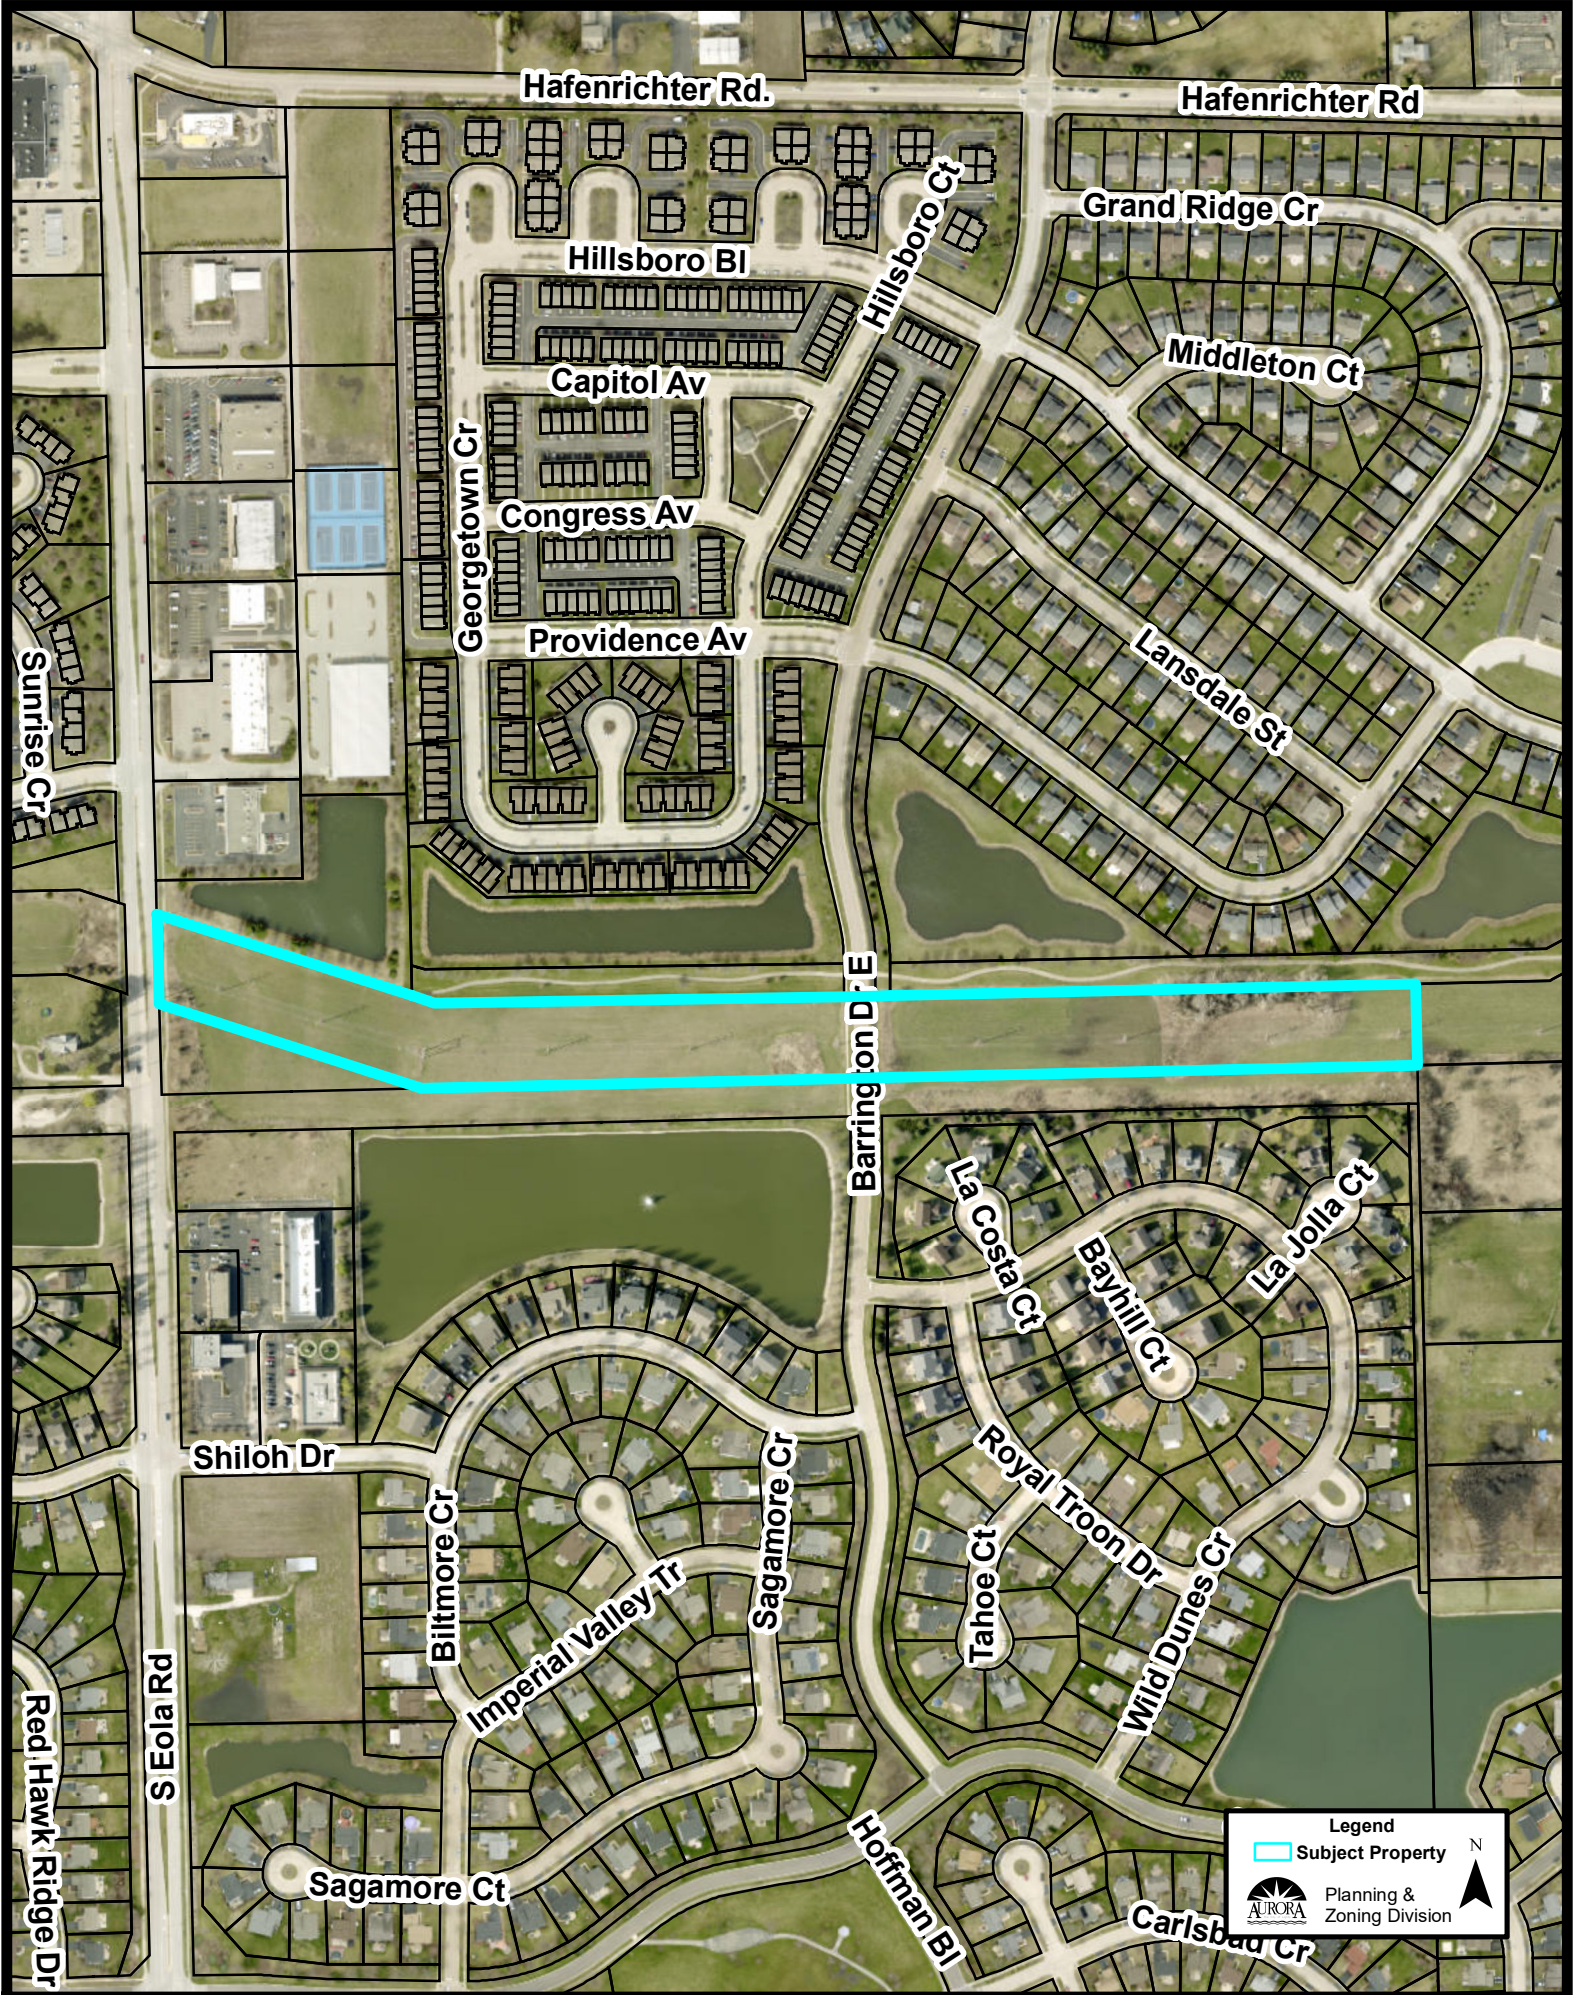

Aerial Map (1:1,000):

Legend

- Subject Property

Planning & Zoning Division

Comprehensive Plan (1:5,000):

Legend

- Comprehensive Plan
- River/Lakes/Ponds/Streams
- Public
- Quasi - Public
- Conservation, Open Space, Recreation, Drainage
- Estates
- Low Density Residential
- Medium Density Residential
- High Density Residential
- Office
- Commercial
- Mixed Uses: Office/Research/Commercial
- Office/Research/Light Industrial
- Mixed Uses: Offices/Research/Commercial/Residential
- Industrial
- Utilities
- Subject Property

N
▲

 Planning & Zoning Division

Legend

-  Subject Property

 N

 **AURORA**
Planning &
Zoning Division