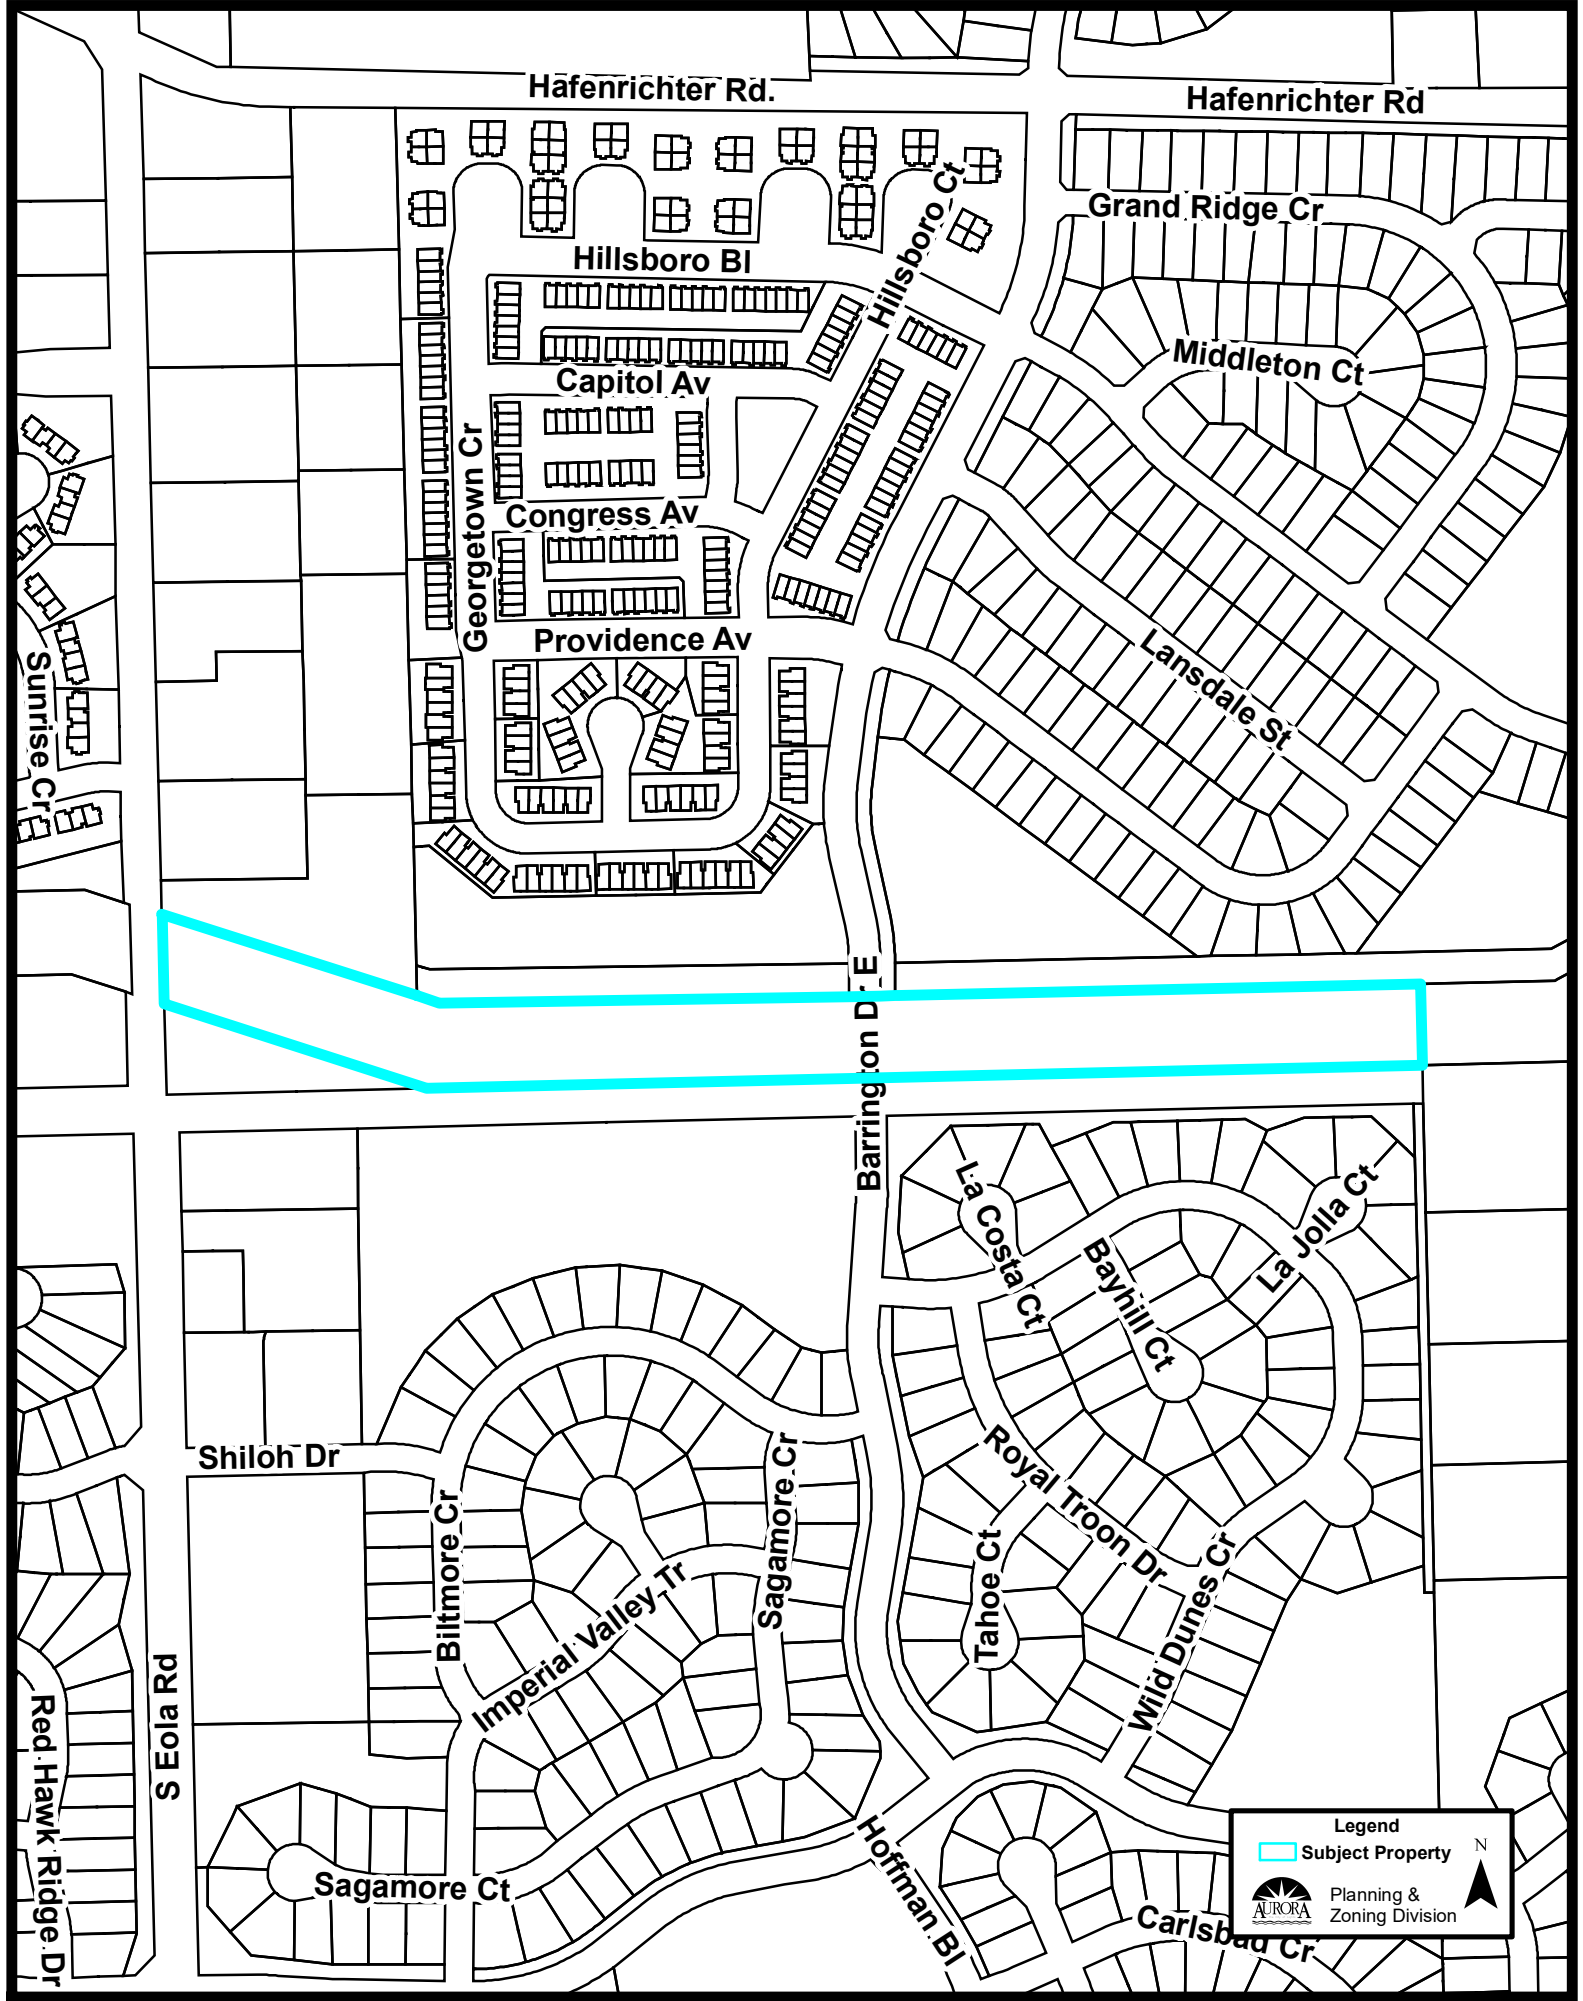

Aerial Map (1:1,000):

Legend

- Subject Property

Planning & Zoning Division

Comprehensive Plan (1:5,000):

Legend

- Comprehensive Plan
- River/Lakes/Ponds/Streams
- Public
- Quasi - Public
- Conservation, Open Space, Recreation, Drainage
- Estates
- Low Density Residential
- Medium Density Residential
- High Density Residential
- Office
- Commercial
- Mixed Uses: Office/Research/Commercial
- Office/Research/Light Industrial
- Mixed Uses: Offices/Research/Commercial/Residential
- Industrial
- Utilities
- Subject Property

N
▲

 Planning & Zoning Division

Legend

-  Subject Property

 N

 **AURORA**
Planning &
Zoning Division