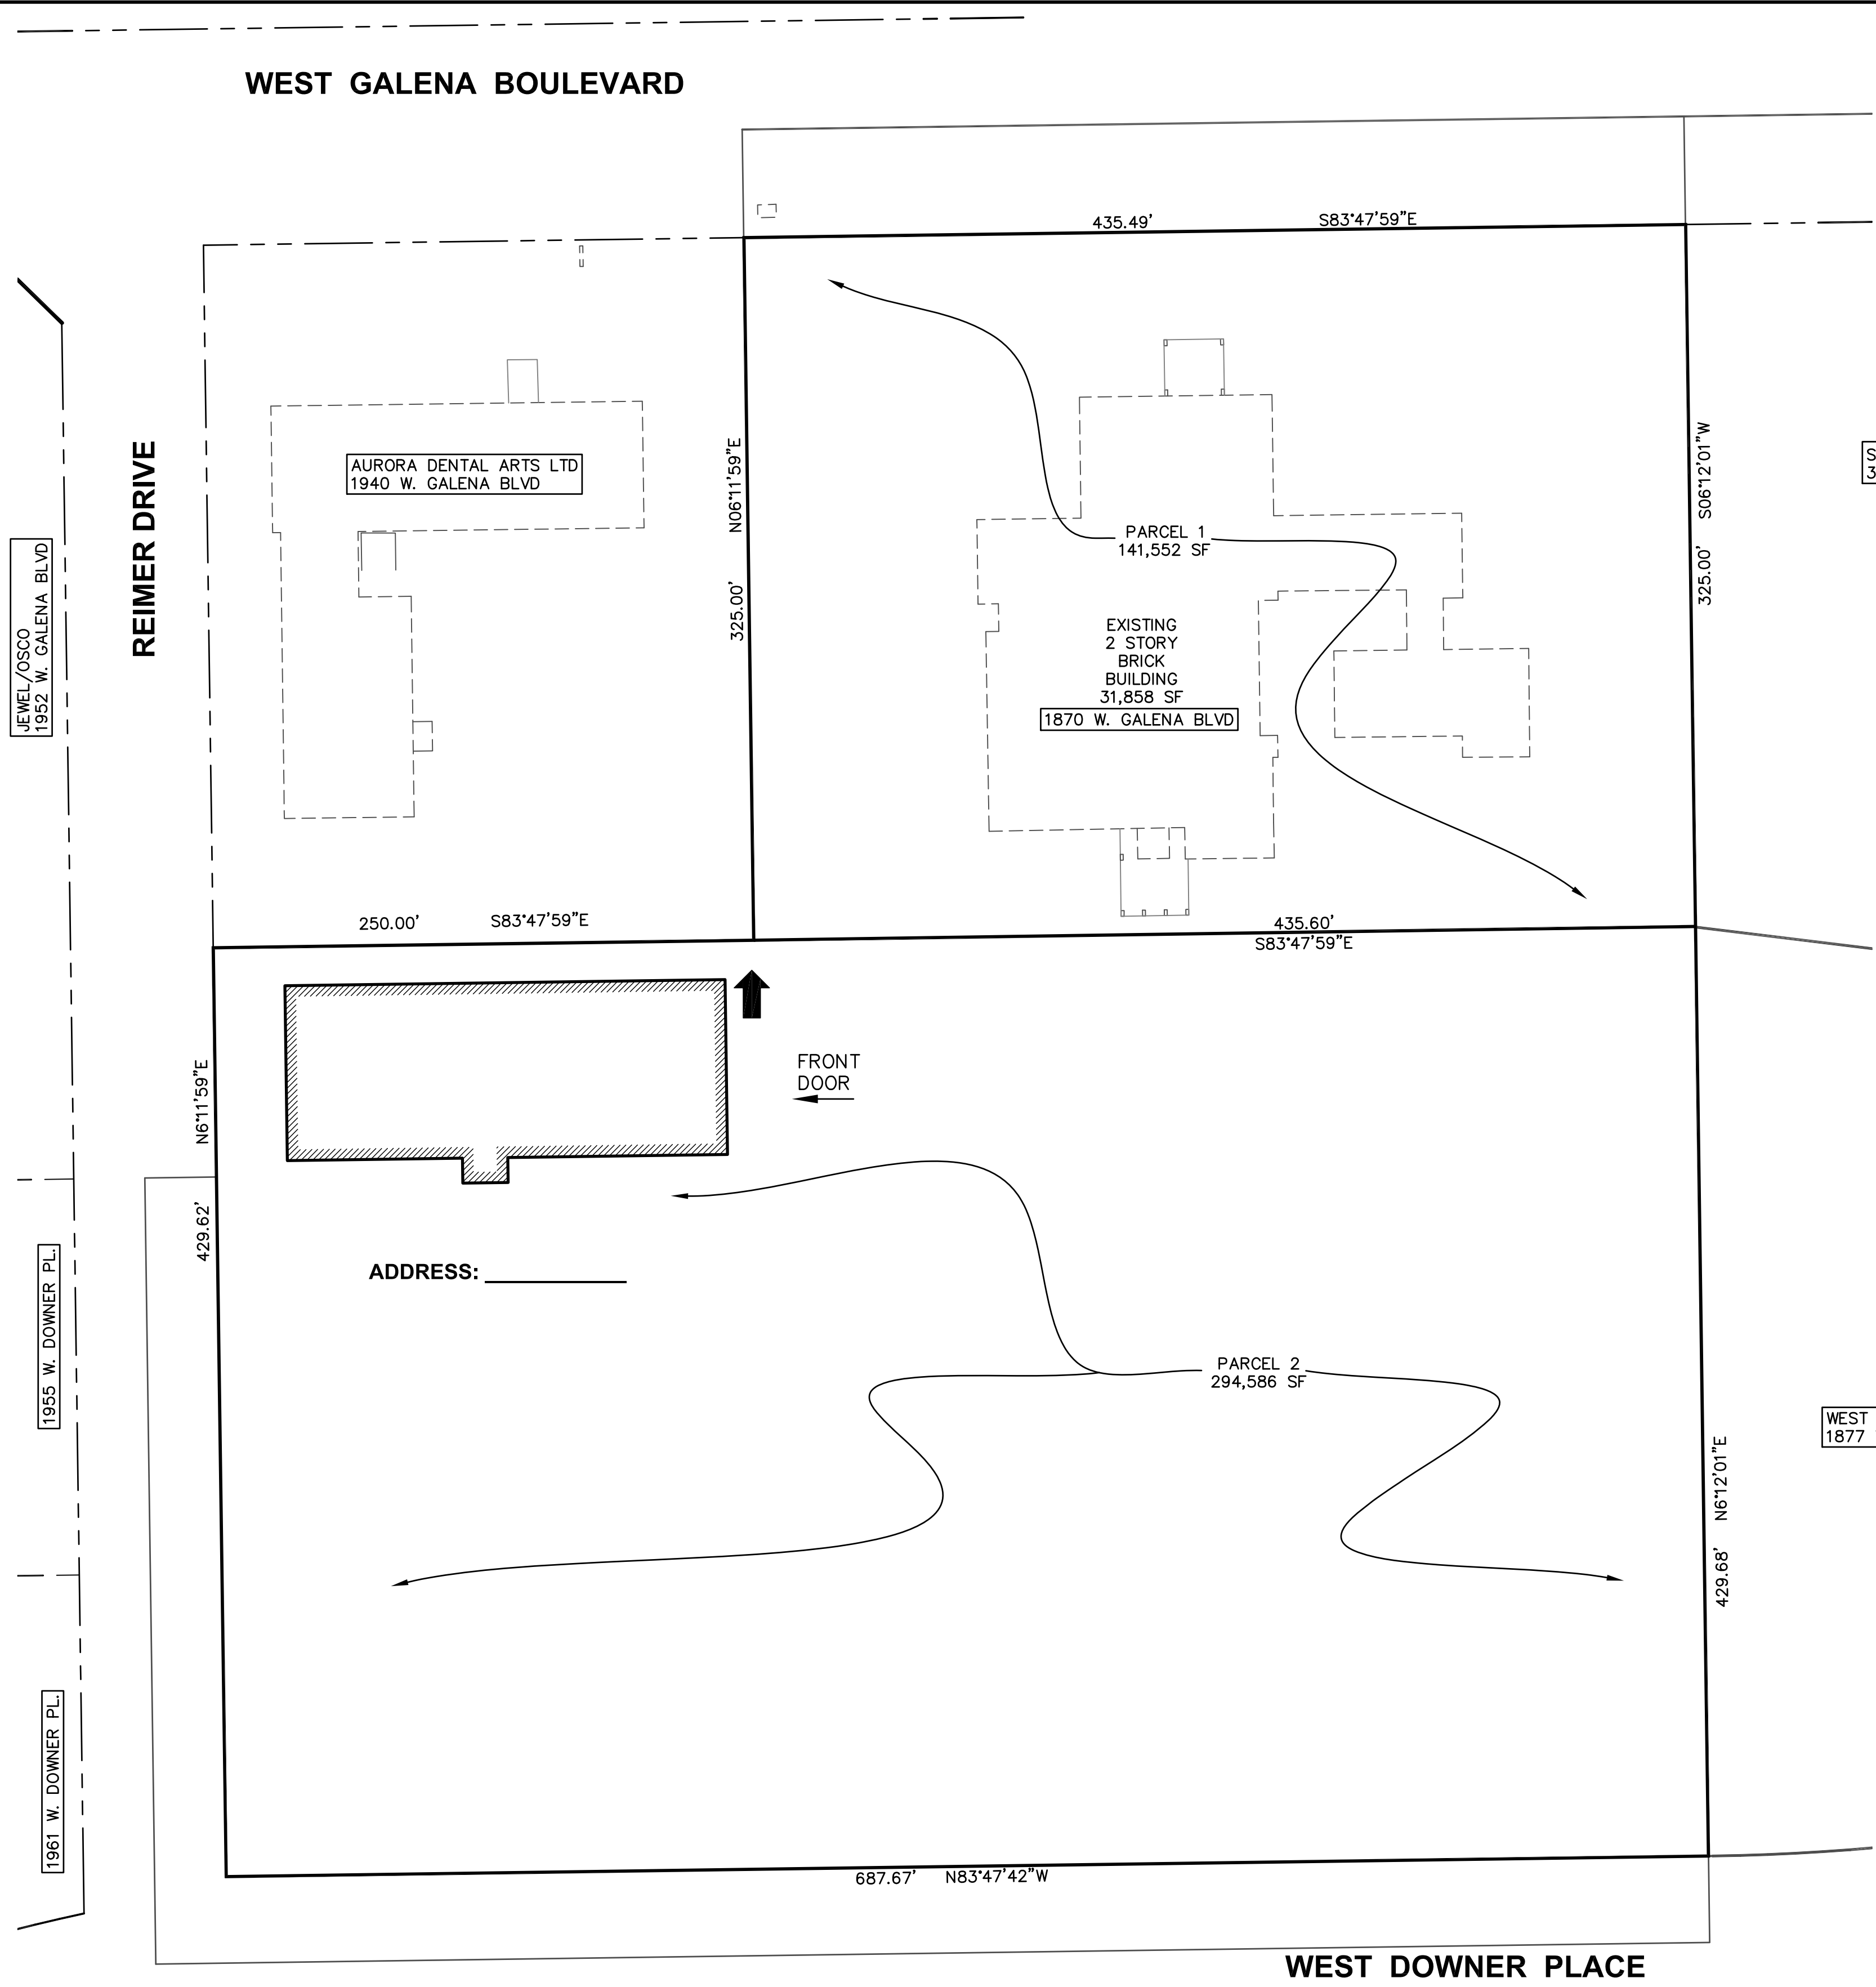

ADDRESS PLAT

WEISNER FAMILY TECHNICAL CENTER

CITY OF AURORA
KANE COUNTY, ILLINOIS

LOCATION MAP
1" = 1,000'

ST. MARK'S LUTHERAN CHURCH
31 S. EDGELAWN DR.

WEST AURORA SCHOOL DISTRICT
1877 W. DOWNER PL.

Development Data Table: Existing Street Detail

Existing Street Name	Designation (i.e. Street, Lane, Court etc.)	Proposed Address Range
WEST GALENA	BOULEVARD	
REIMER	DRIVE	
WEST DOWNER	PLACE	

Address Plat: Signature Block

Department	Print Name	Signature	Date

Plotted: June 27, 2018 @ 7:49 AM By: Jim Schmidt - Tab: Address Plat (22x34)

COPYRIGHT © 2018 ENGINEERING ENTERPRISES, INC.

Engineering Enterprises, Inc.

WEST AURORA SCHOOL DISTRICT 129
1877 WEST DOWNER PLACE
AURORA, ILLINOIS 60506