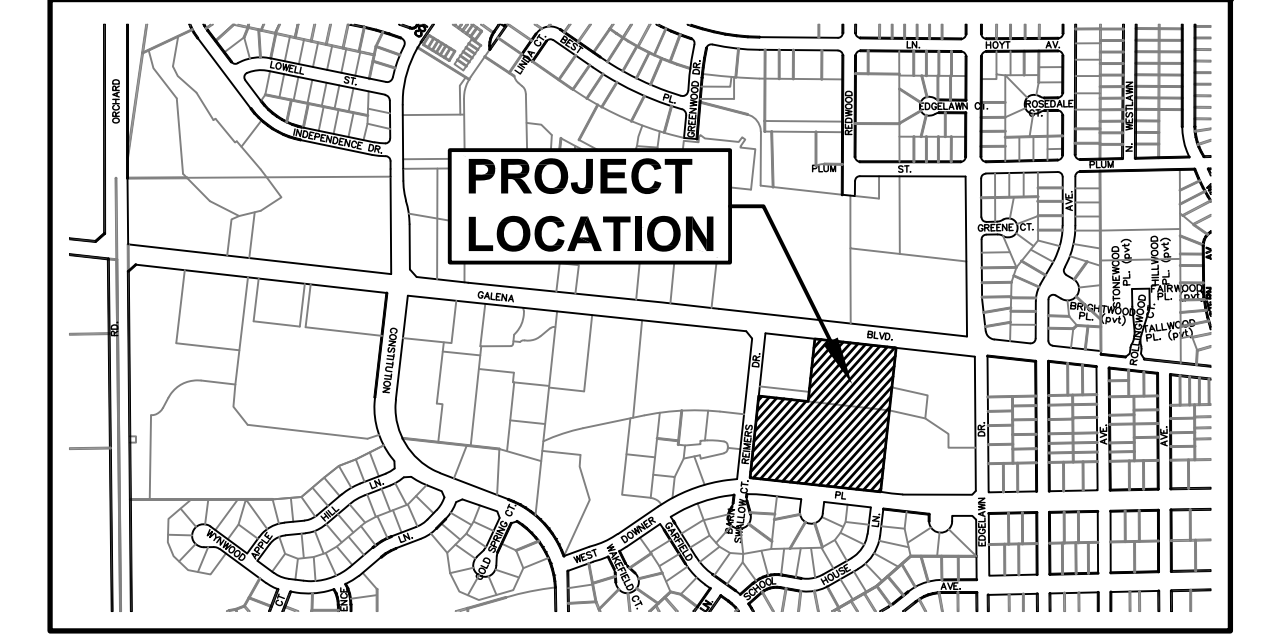

ADDRESS PLAT

WEISNER FAMILY TECHNICAL CENTER

CITY OF AURORA
KANE COUNTY, ILLINOIS

LOCATION MAP
1" = 1,000'

ST. MARK'S LUTHERAN CHURCH
31 S. EDGELAWN DR.

WEST AURORA SCHOOL DISTRICT
1877 W. DOWNER PL.

Development Data Table: Existing Street Detail

Existing Street Name	Designation (i.e. Street, Lane, Court etc.)	Proposed Address Range
WEST GALENA	BOULEVARD	
REIMER	DRIVE	
WEST DOWNER	PLACE	

Address Plat: Signature Block

Department	Print Name	Signature	Date