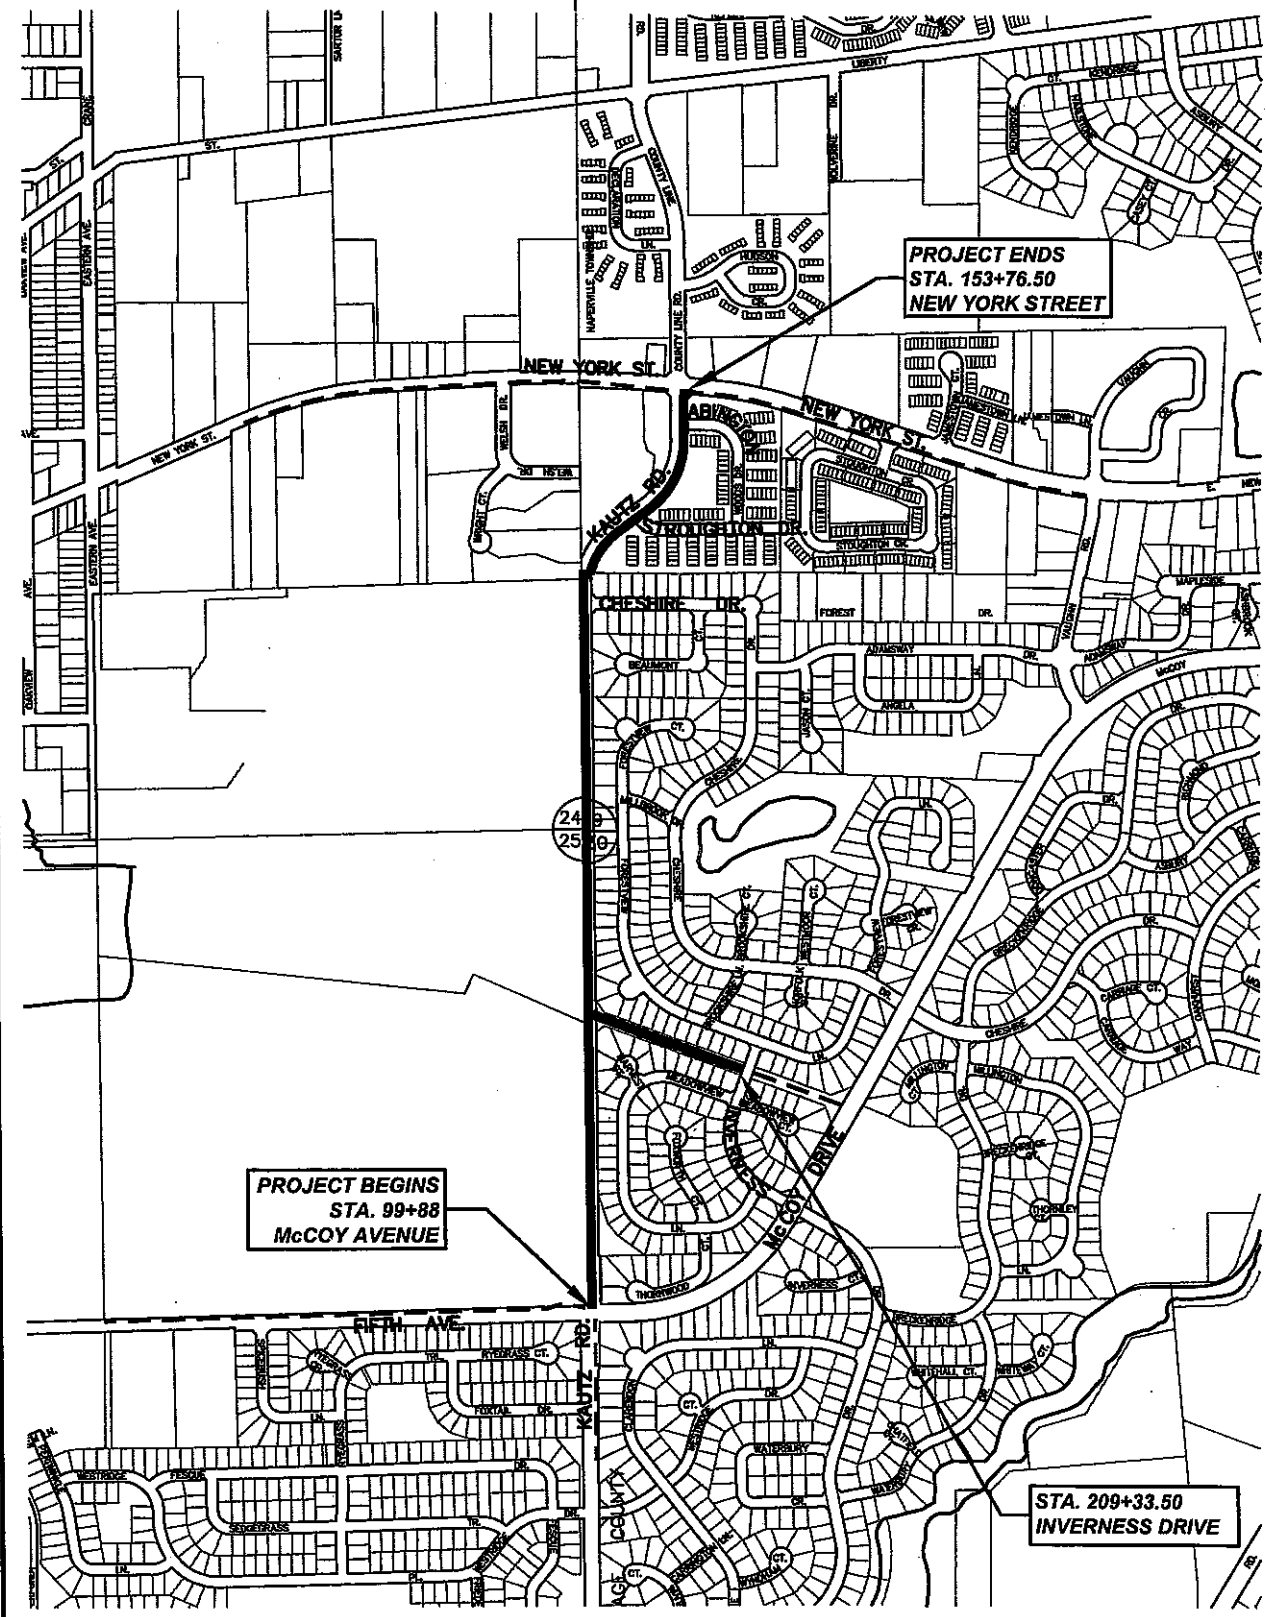

KANE COUNTY ← → DUPAGE COUNTY

Plotted: June 6, 2016 @ 11:14 AM By: Kris Pung - Tab: Location Map 8.5x11

CITY OF AURORA
SECTION 14-00303-00-BT
ADDENDUM NUMBER 1
 COPYRIGHT © 2016 ENGINEERING ENTERPRISES, INC.

KAUTZ ROAD ITP SHARED USE PATH - LOCATION MAP		SCALE: N.T.S.	DRAWN BY: KKP
 Engineering Enterprises, Inc. 52 Wheeler Road Sugar Grove, Illinois 60554 630.466.6700 - www.eeiweb.com	DATE: 06/06/16	REVISED:	