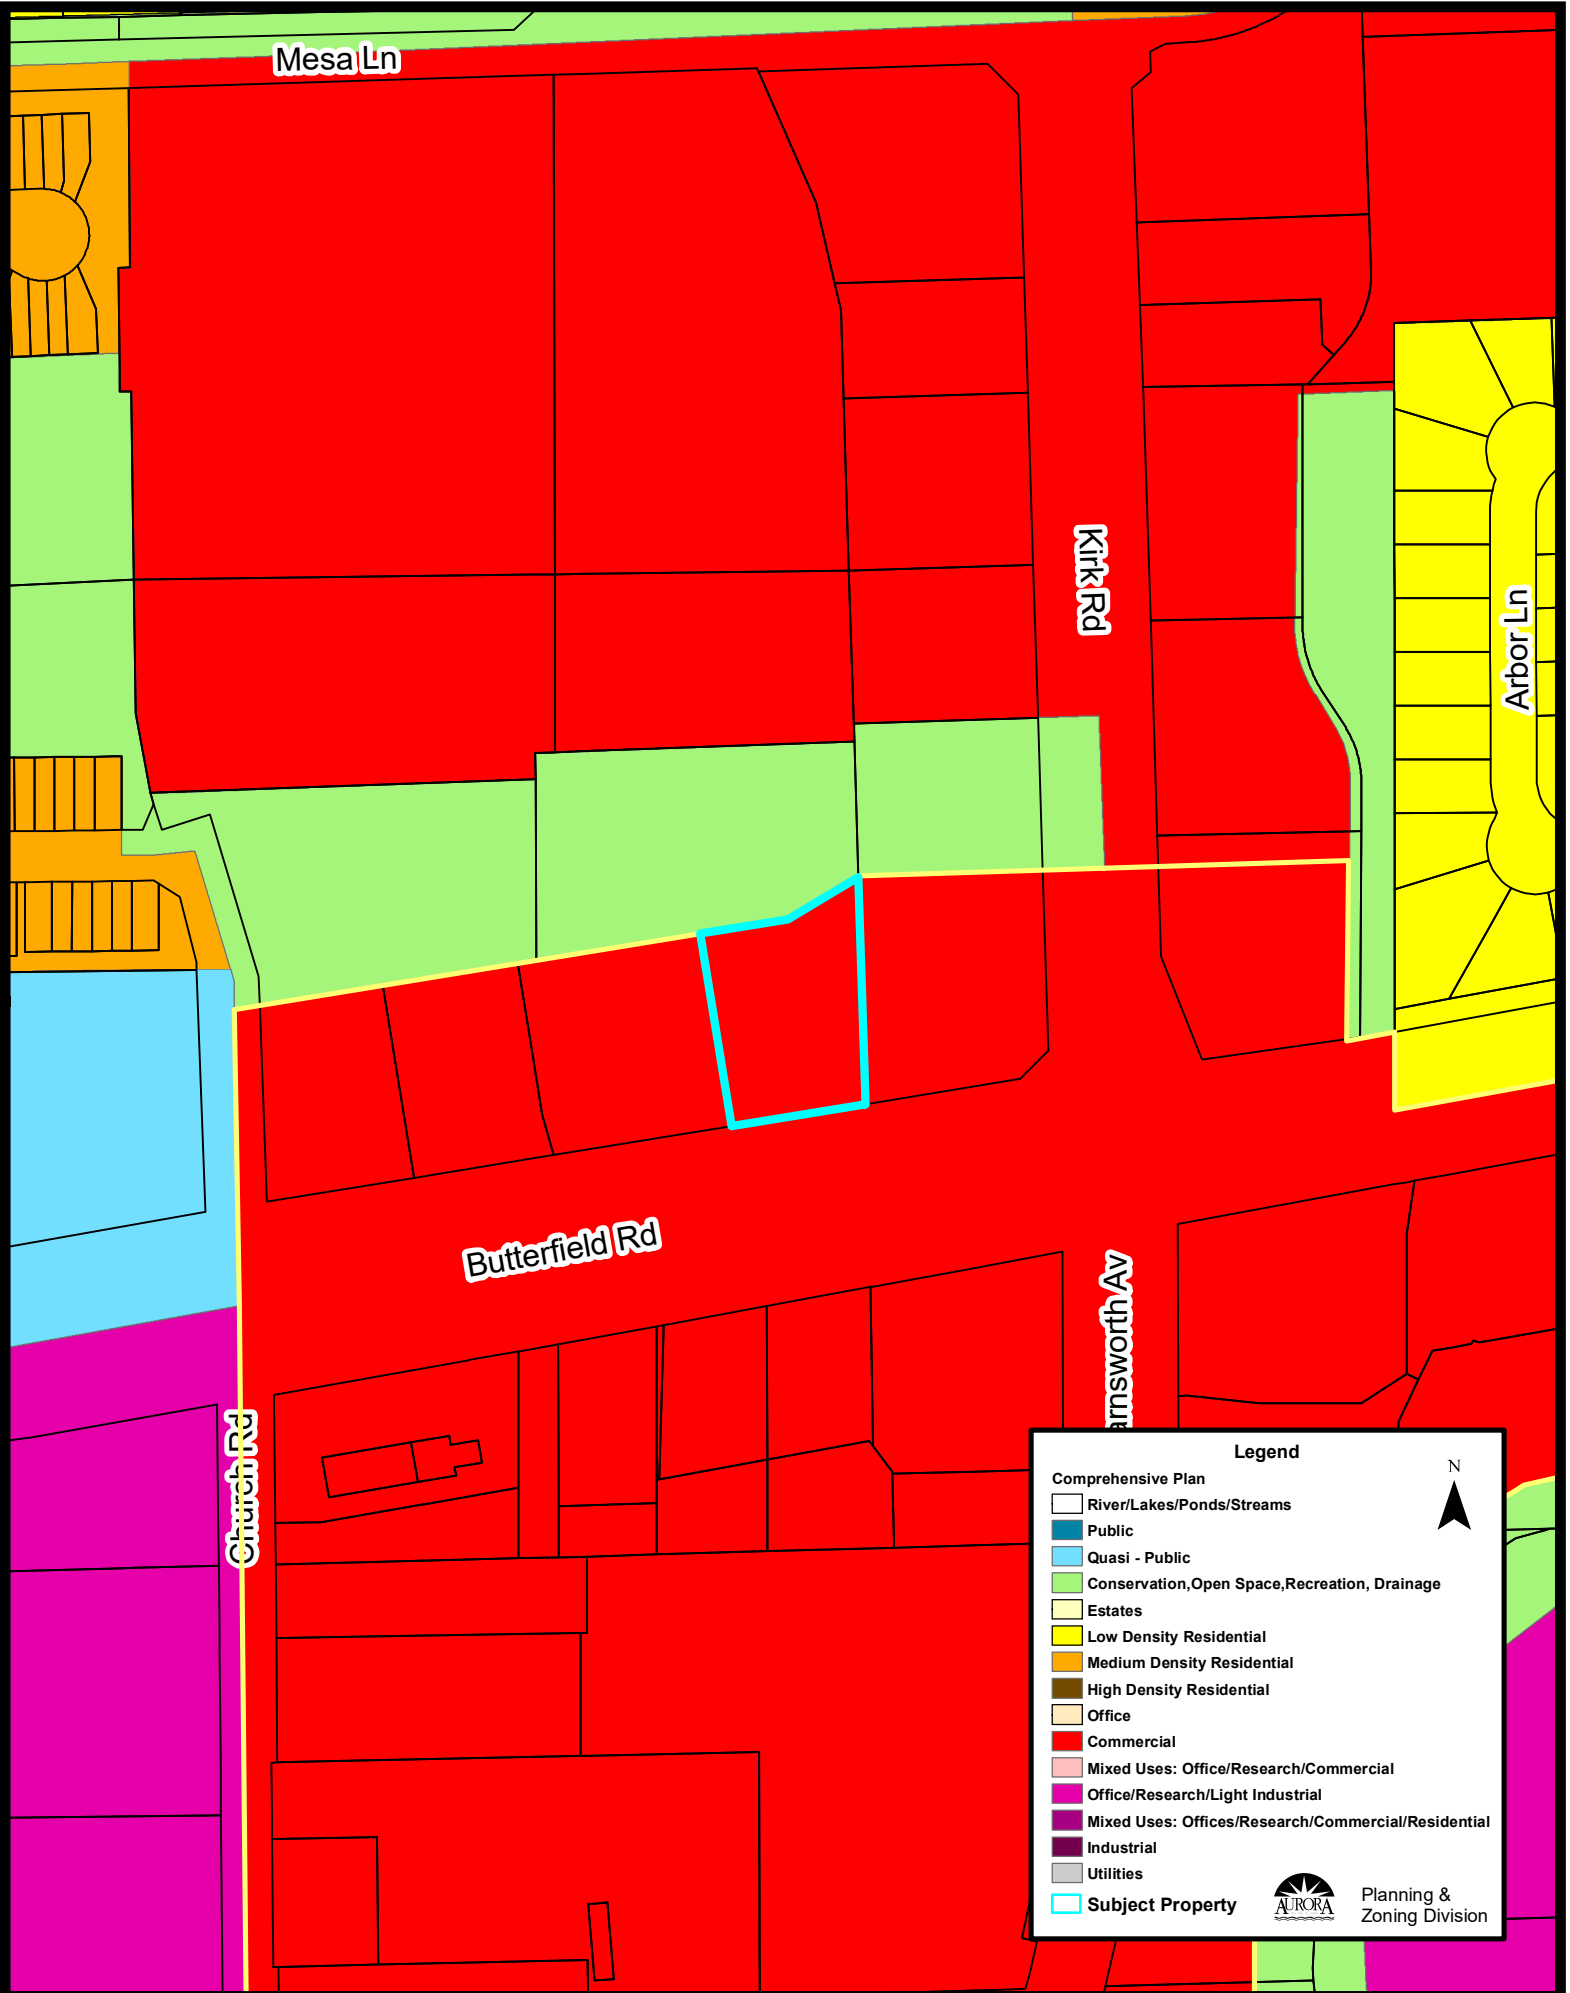

Aerial Map:

Zoning Map:

Legend

-  Subject Property

 N

 Planning & Zoning Division

Comprehensive Plan:

Legend

Comprehensive Plan

- River/Lakes/Ponds/Streams
- Public
- Quasi - Public
- Conservation, Open Space, Recreation, Drainage
- Estates
- Low Density Residential
- Medium Density Residential
- High Density Residential
- Office
- Commercial
- Mixed Uses: Office/Research/Commercial
- Office/Research/Light Industrial
- Mixed Uses: Offices/Research/Commercial/Residential
- Industrial
- Utilities
- Subject Property

North Arrow (N)

AURORA
Planning & Zoning Division

Location Map: