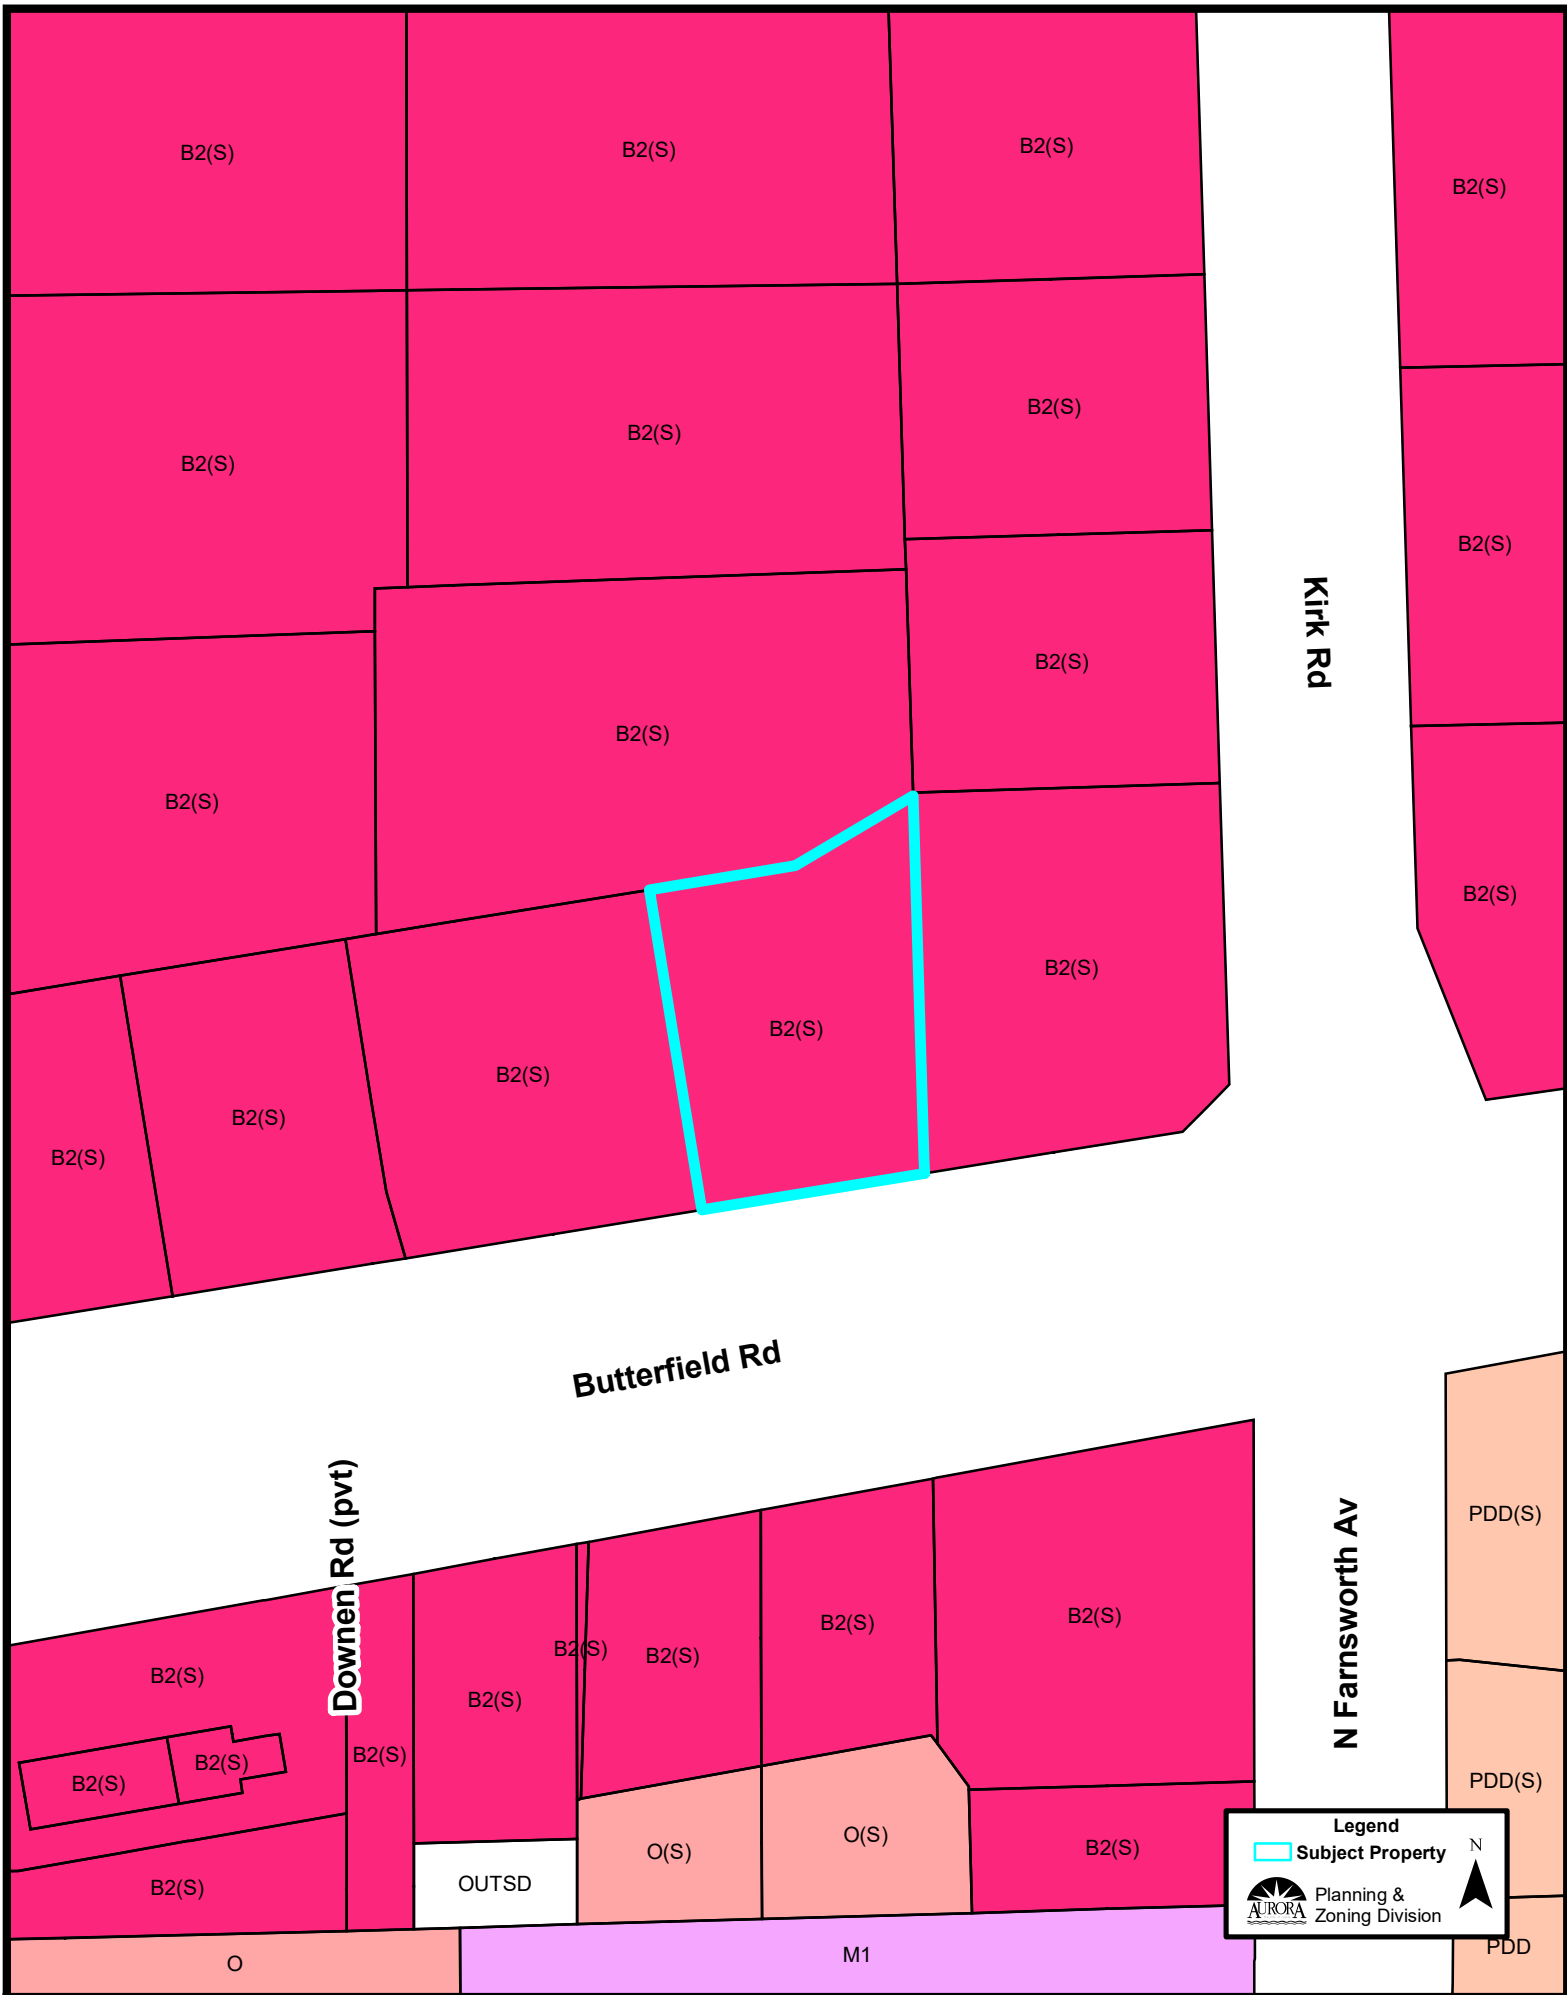

Aerial Map:

Zoning Map:

Legend

-  Subject Property

 N

 Planning & Zoning Division

Comprehensive Plan:

Legend

Comprehensive Plan

- River/Lakes/Ponds/Streams
- Public
- Quasi - Public
- Conservation, Open Space, Recreation, Drainage
- Estates
- Low Density Residential
- Medium Density Residential
- High Density Residential
- Office
- Commercial
- Mixed Uses: Office/Research/Commercial
- Office/Research/Light Industrial
- Mixed Uses: Offices/Research/Commercial/Residential
- Industrial
- Utilities
- Subject Property

North Arrow (N)

AURORA
Planning & Zoning Division

Location Map: