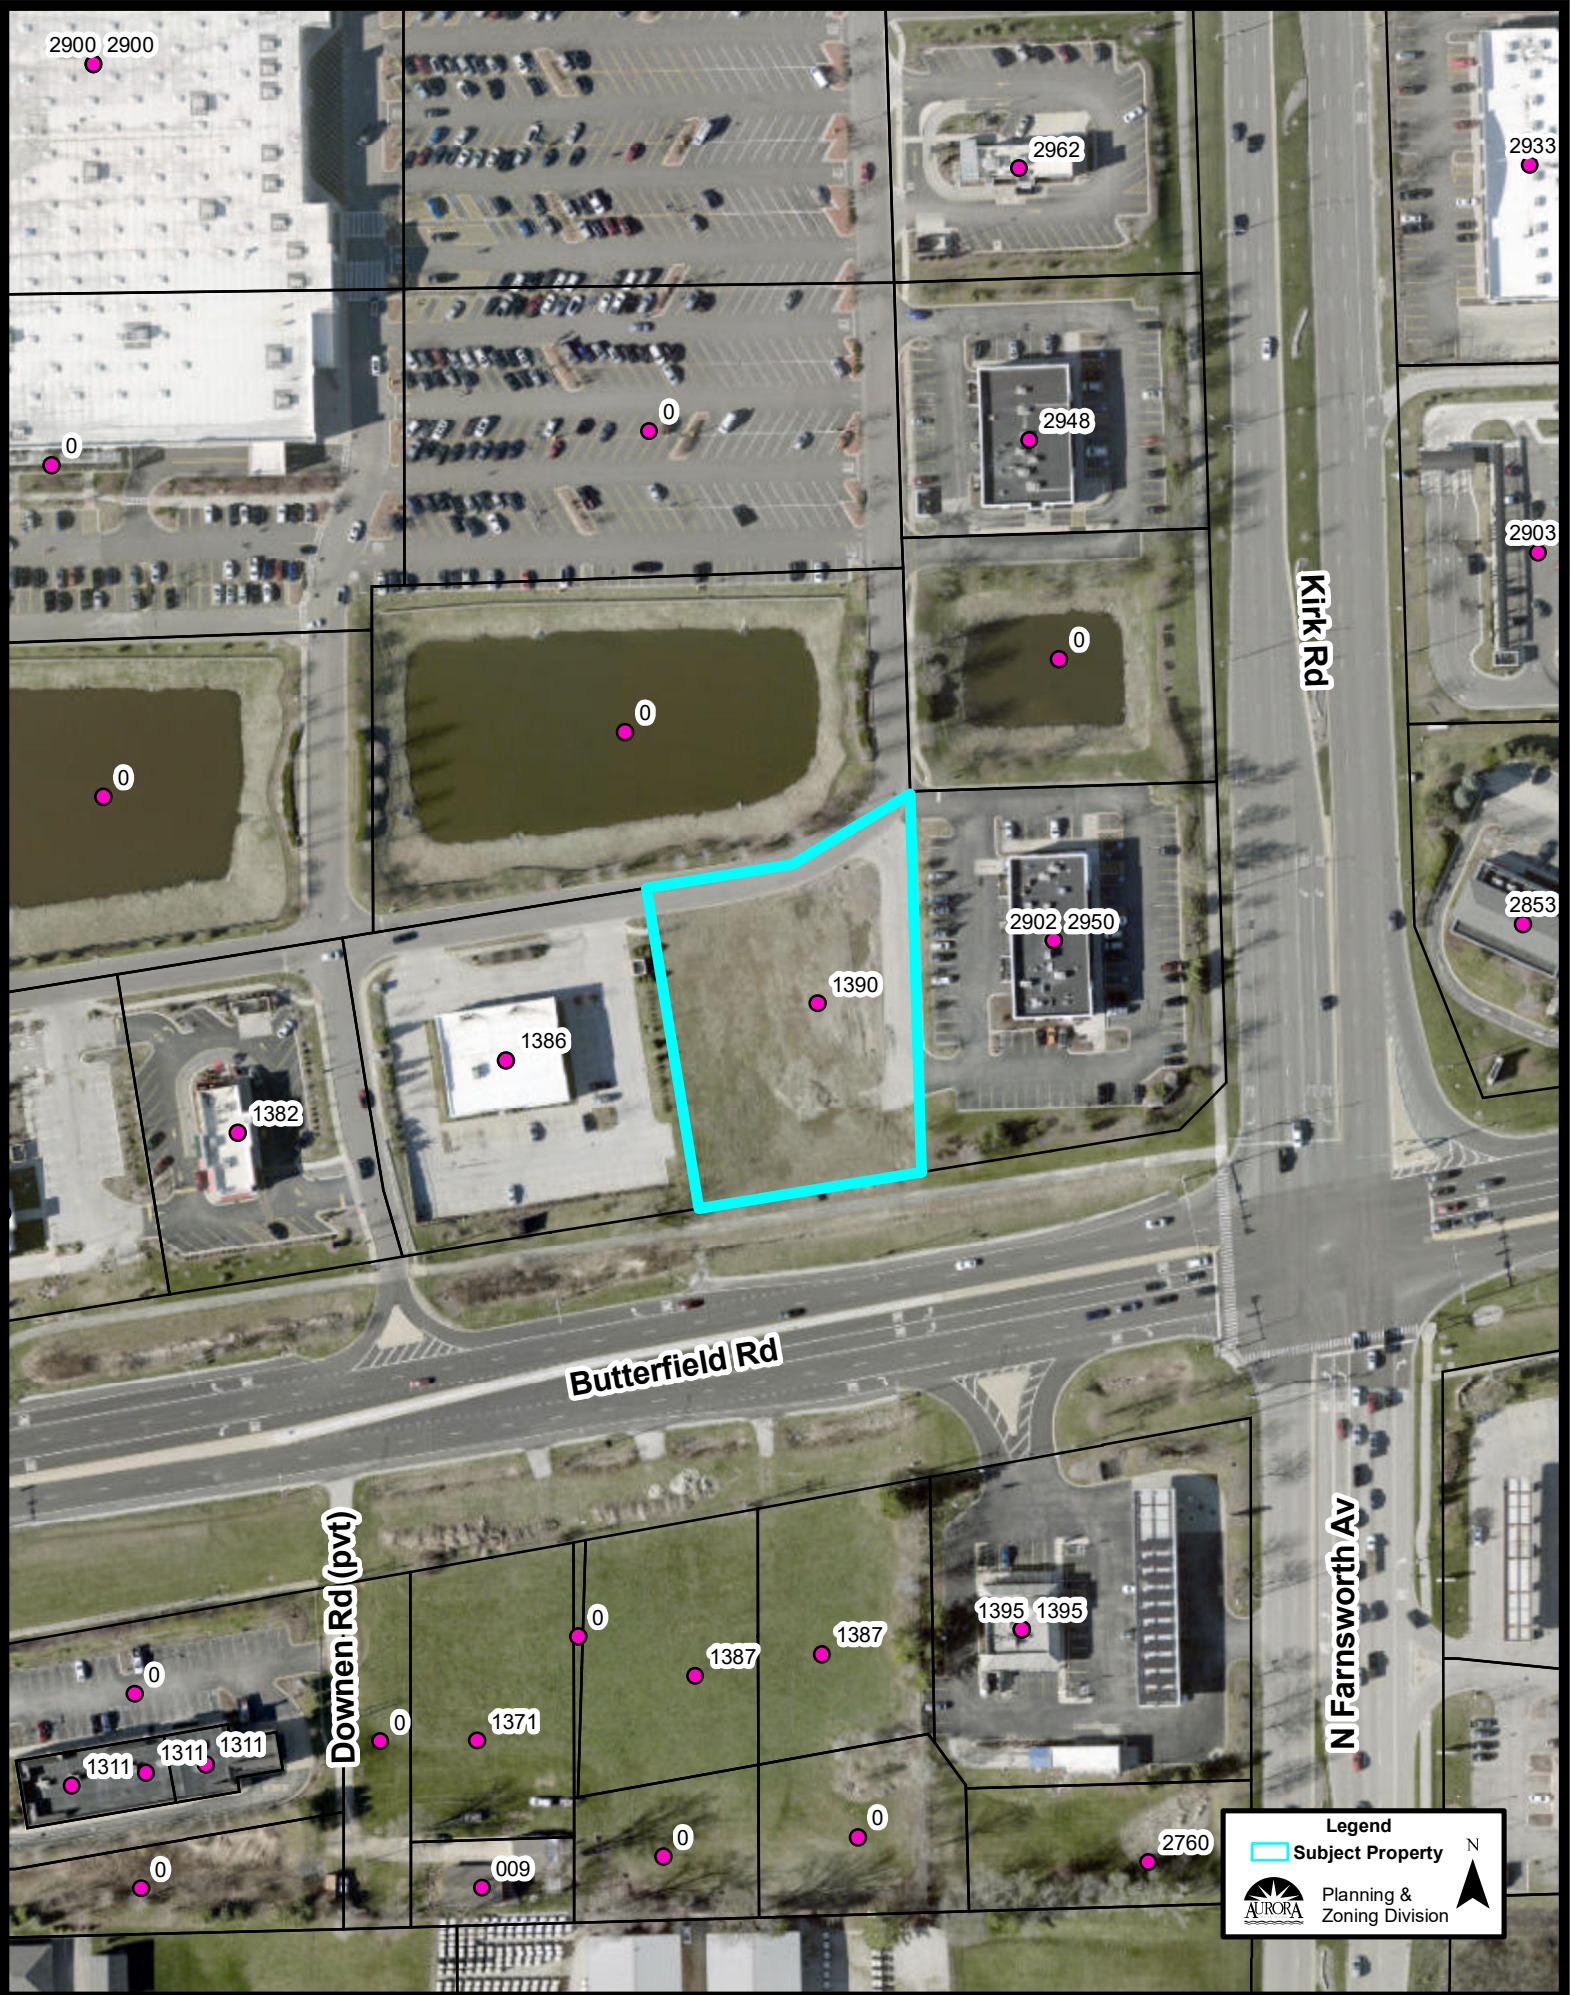

Aerial Map:

Zoning Map:

Legend

-  Subject Property

 N

 Planning & Zoning Division

Comprehensive Plan:

Legend

Comprehensive Plan

- River/Lakes/Ponds/Streams
- Public
- Quasi - Public
- Conservation, Open Space, Recreation, Drainage
- Estates
- Low Density Residential
- Medium Density Residential
- High Density Residential
- Office
- Commercial
- Mixed Uses: Office/Research/Commercial
- Office/Research/Light Industrial
- Mixed Uses: Offices/Research/Commercial/Residential
- Industrial
- Utilities
- Subject Property

North Arrow (N)

AURORA
Planning & Zoning Division

Location Map: