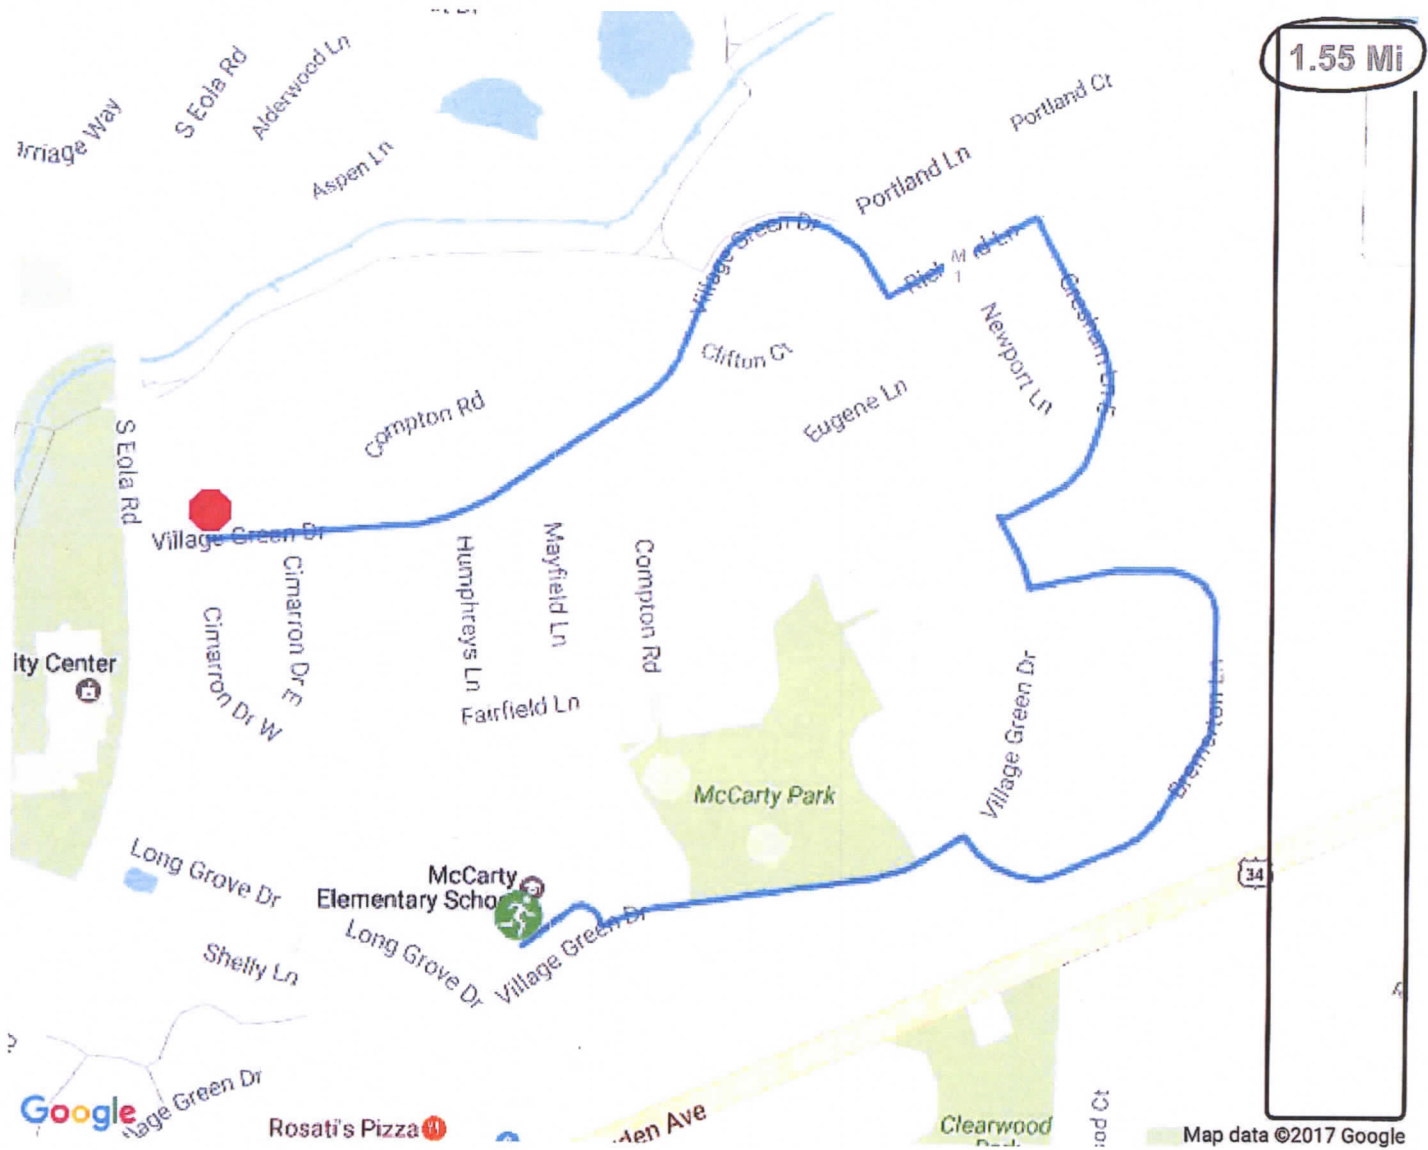

Mustang Pride 5K #3

The route will begin at McCartney Elementary School, run out to Cimarron Dr. W and then back to McCartney School.