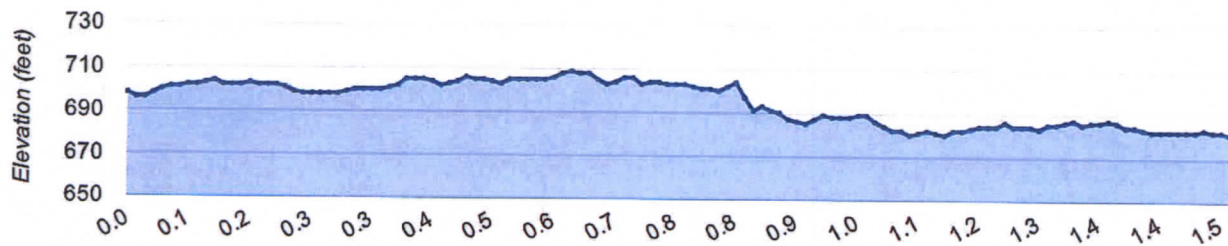

Mustang Pride 5K #3

The route will begin at McCartney Elementary School, run out to Cimarron Dr. W and then back to McCartney School.