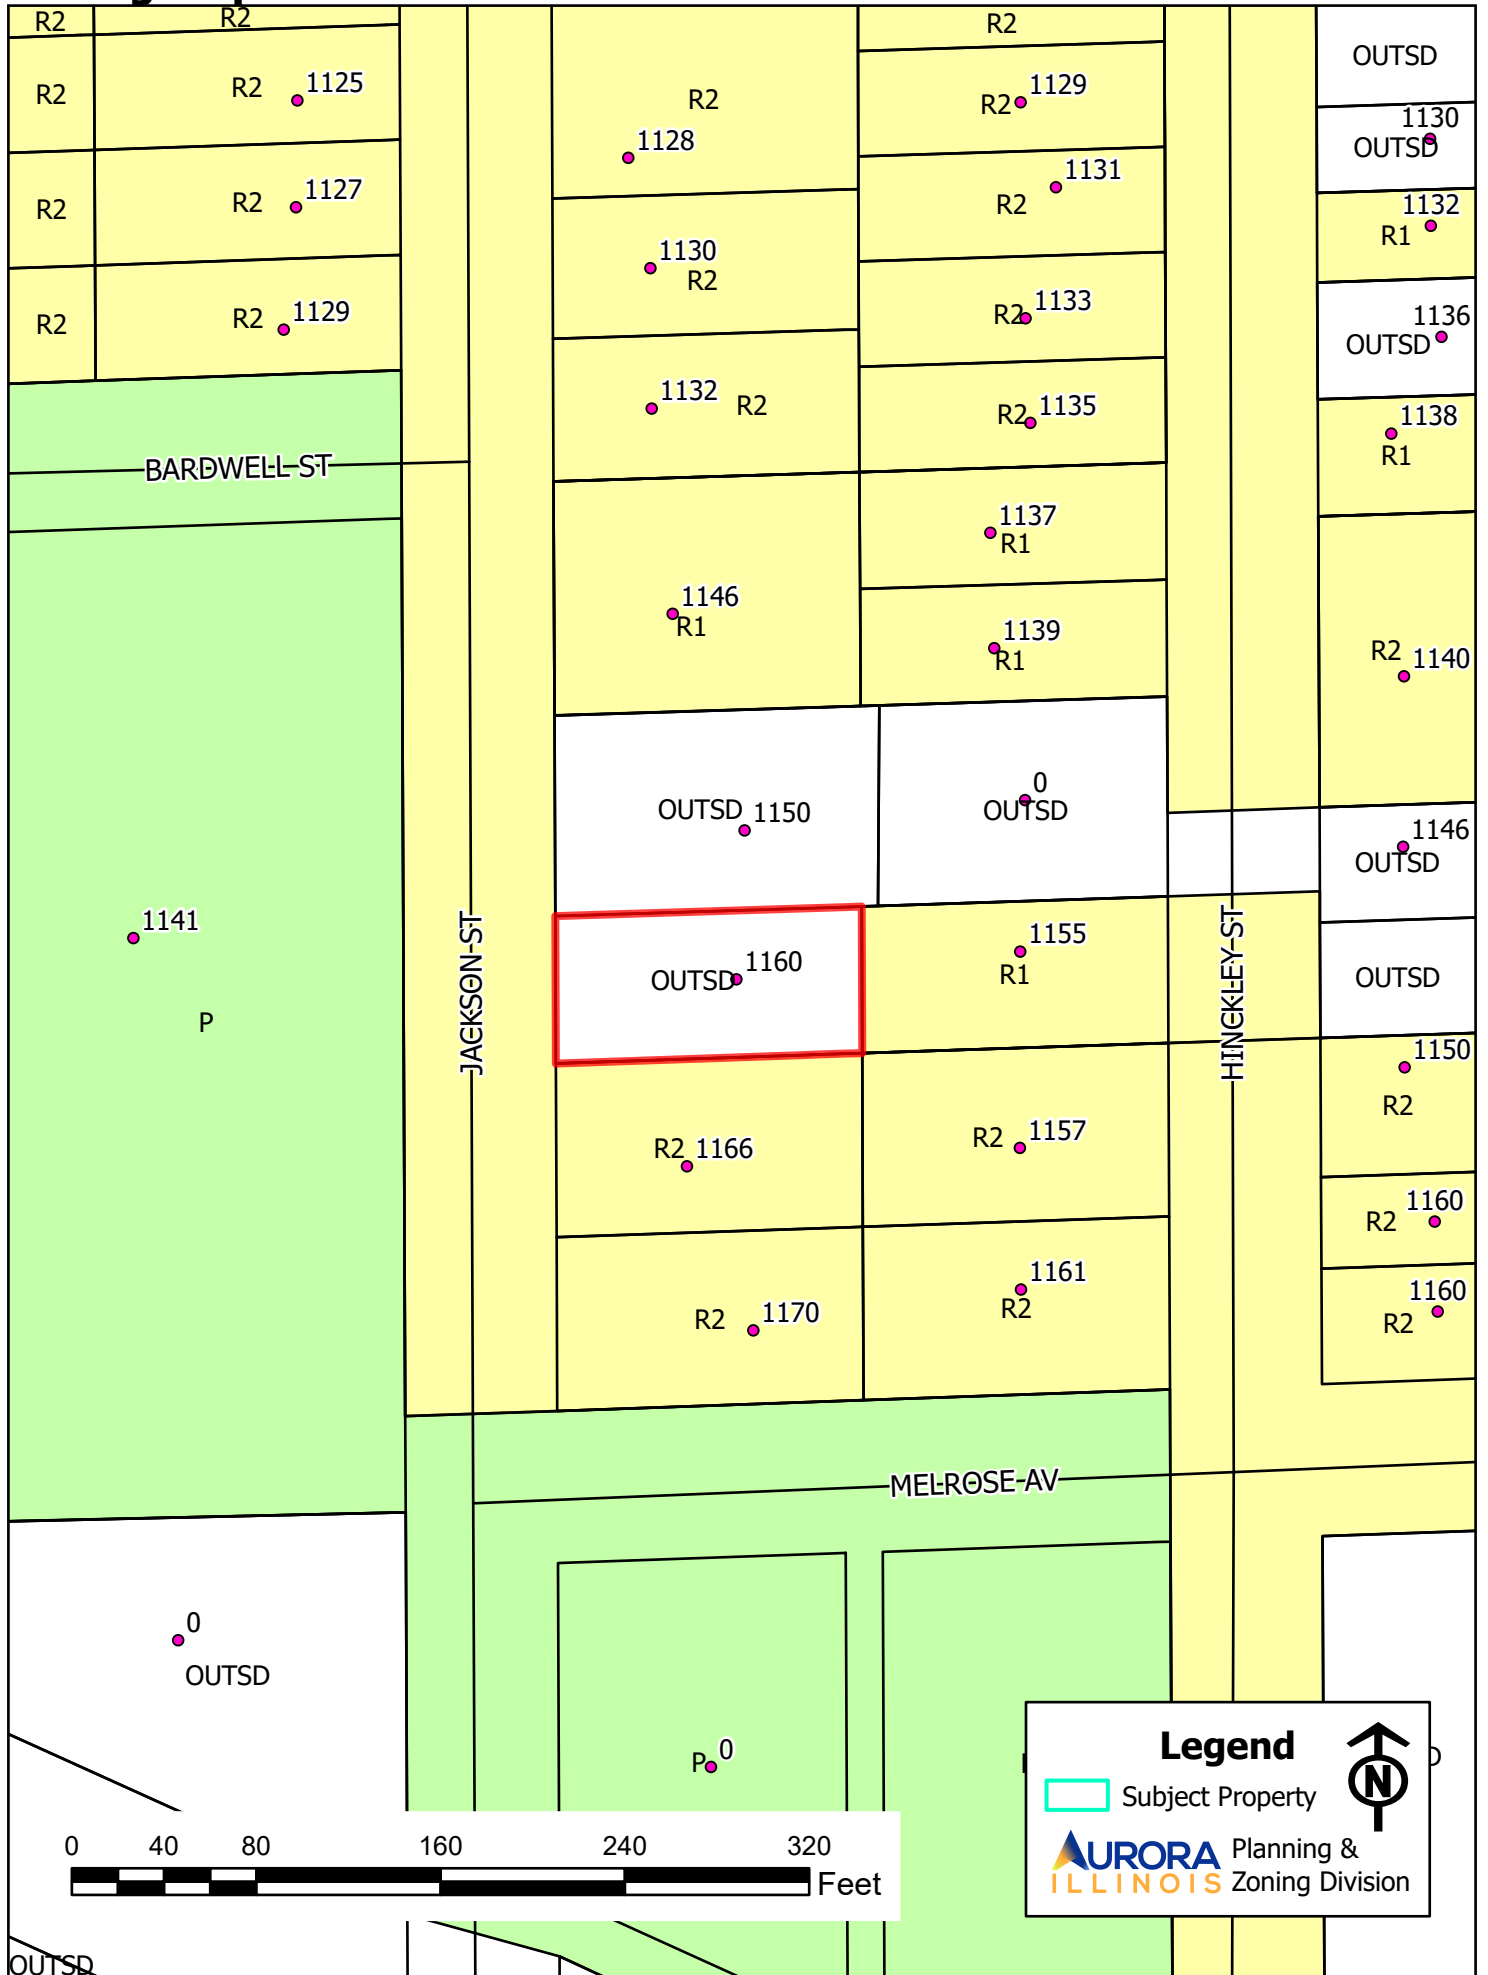

Aerial Map

Zoning Map

Comprehensive Plan Map

Parcel Map

BARDWELL-ST

JACKSON-ST

HINKLEY-ST

MELROSE-AV

Legend

-  Subject Property

AURORA Planning &
ILLINOIS Zoning Division