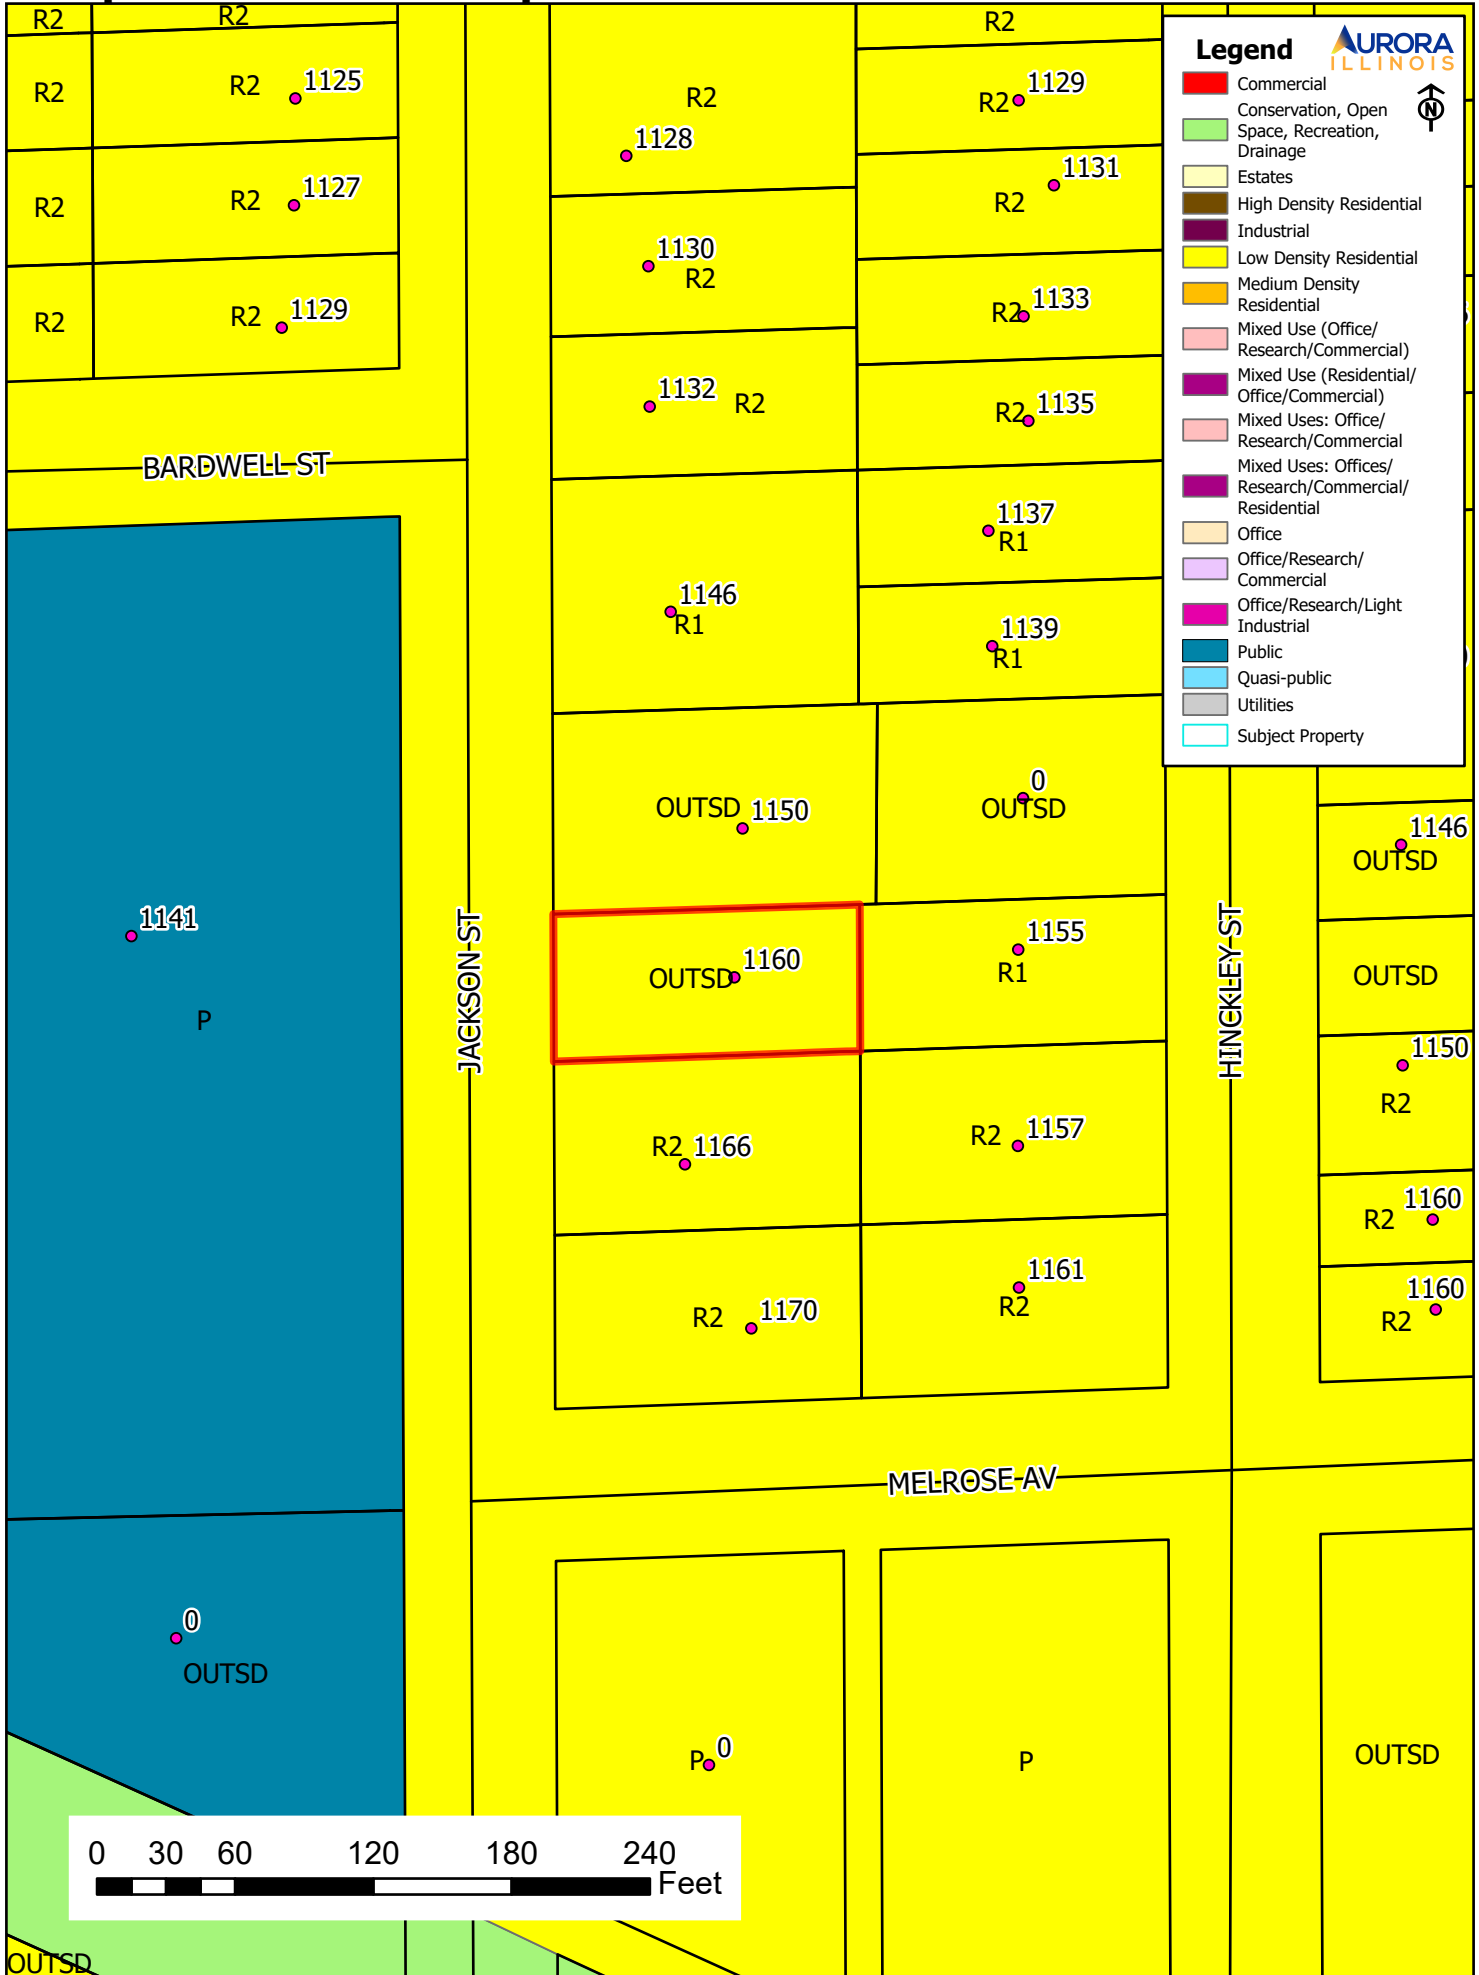

Aerial Map

Zoning Map

Comprehensive Plan Map

Parcel Map

BARDWELL-ST

JACKSON-ST

HINKLEY-ST

MELROSE-AV

Legend

-  Subject Property

AURORA Planning &
ILLINOIS Zoning Division